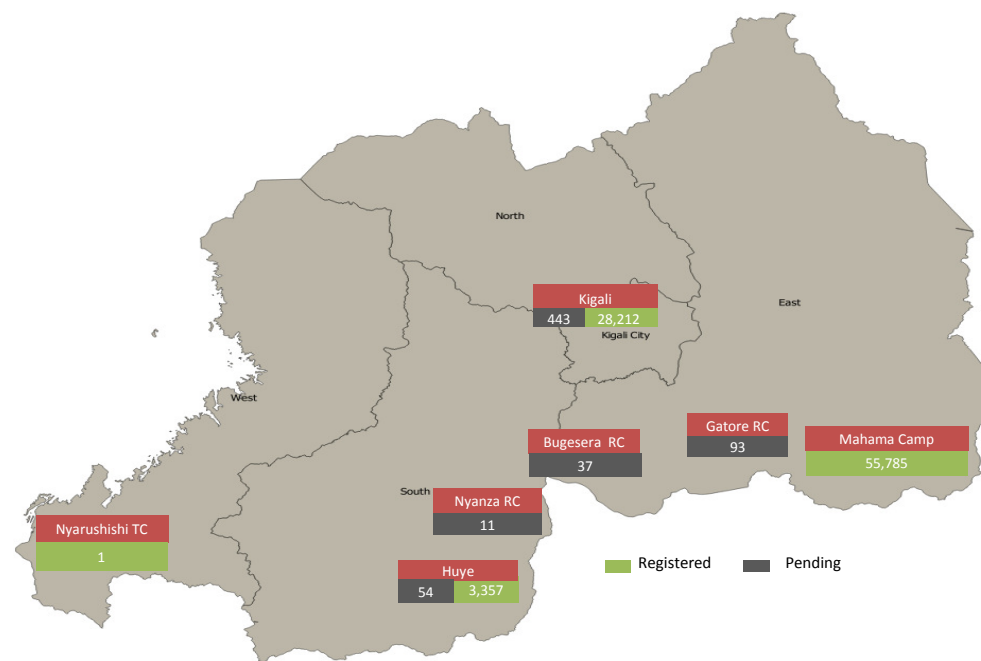

Registration Statistics

Registered 26 Sep-19 Oct 2017 

Mahama	634
Kigali	-
Nyarushishi	1
Total	635

Camp / Reception Centre Population 

Bugesera*	37	14
Nyanza*	11	4
Nyarushishi*	1	1
Mahama	55,785	19,040
Gatore*	93	64
Kigali	28,655	13,929
Huye	3,411	1,315
Total	87,993	34,367

	87,993	Total Active Refugees
	87,355	Registered L2
	638	Registered L1**
	10,759	Temporarily Inactivated***
	98,752	Active + Inactive Refugees

Kigali Arrivals:10 Bugesera Arrivals:0 Nyanza Arrivals: 8

Area of Origin	Age Cohort	Female	Male	Total	%	
Kirundo	0 - 4 years	38,433	6,587	6,880	13,467	15%
Bujumbura Mairie	5 - 11 years	31,120	8,045	8,112	16,157	18%
Muyinga	12 - 17 years	8,114	5,433	5,881	11,314	13%
Ngozi	18 - 59 years	3,449	21,878	22,676	44,554	51%
Karuzi	60 + years	1,203	1,174	689	1,863	2%
Kayanza	Total	968	43,117	44,238	87,355	100%
Cibitoke	Dependants of Burundian Refugees - Other Nationalities					
Gitega	Origin	Female	Male	Total		
Ruyigi	Rwanda	655	332	20	352	
Bubanza	Tanzania	495	2	1	3	
Others	Belgium	1,443	1	1	1	
	Kenya	1	1	1	1	
	Uganda	1	1	1	1	
Total	Total	337	21	358		

* Source: MIDIMAR. All other sources are UNHCR

** Individuals registered in Nyanza, Gatore, Bugesera RCs have undergone level 1 biometric registration

*** Inactivated due to absence at food distribution for 3 or more consecutive months in Sep 2015 - Sep 2017 (9,302) or spontaneous departure to BDI (1,457)

For more information please visit our website: <http://data2.unhcr.org/en/situations/burundi/location/2006>