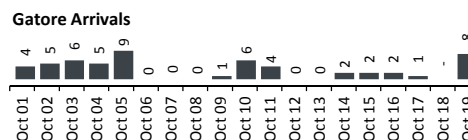

Registration Statistics

Registered 26 Sep-19 Oct 2017 

Mahama	634
Kigali	-
Nyarushishi	1
Total	635

Camp / Reception Centre Population 

Bugesera*	37	14
Nyanza*	11	4
Nyarushishi*	1	1
Mahama	55,785	19,040
Gatore*	93	64
Kigali	28,655	13,929
Huye	3,411	1,315
Total	87,993	34,367

	87,993	Total Active Refugees
	87,355	Registered L2
	638	Registered L1**
	10,759	Temporarily Inactivated***
	98,752	Active + Inactive Refugees

Kigali Arrivals:10 Bugesera Arrivals:0 Nyanza Arrivals: 8

Area of Origin	Age Cohort	Female	Male	Total	%	
Kirundo	0 - 4 years	38,433	6,587	6,880	13,467	15%
Bujumbura Mairie	5 - 11 years	31,120	8,045	8,112	16,157	18%
Muyinga	12 - 17 years	8,114	5,433	5,881	11,314	13%
Ngozi	18 - 59 years	3,449	21,878	22,676	44,554	51%
Karuzi	60 + years	1,203	1,174	689	1,863	2%
Kayanza	Total	968	43,117	44,238	87,355	100%
Cibitoke	Dependants of Burundian Refugees - Other Nationalities					
Gitega	Origin	Female	Male	Total		
Ruyigi	Rwanda	655	332	20	352	
Bubanza	Tanzania	495	2	1	3	
Others	Belgium	1,443	1	1	1	
	Kenya	1	1	1	1	
	Uganda	1	1	1	1	
Total	Total	337	21	358		