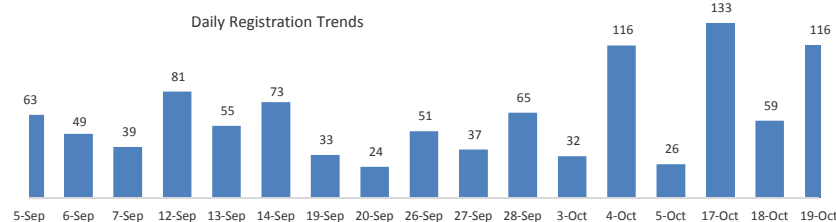

Registration Statistics

Registered 26 Sep-19 Oct 2017 

Mahama	634
Kigali	-
Nyarushishi	1
Total	635

Camp / Reception Centre Population 

Bugesera*	37	14
Nyanza*	11	4
Nyarushishi*	1	1
Mahama	55,785	19,040
Gatore*	93	64
Kigali	28,655	13,929
Huye	3,411	1,315
Total	87,993	34,367

	87,993	Total Active Refugees
	87,355	Registered L2
	638	Registered L1**
	10,759	Temporarily Inactivated***
	98,752	Active + Inactive Refugees

Kigali Arrivals:10 Bugesera Arrivals:0 Nyanza Arrivals: 8

Area of Origin	Age Cohort	Female	Male	Total	%	
Kirundo	0 - 4 years	38,433	6,587	6,880	13,467	15%
Bujumbura Mairie	5 - 11 years	31,120	8,045	8,112	16,157	18%
Muyinga	12 - 17 years	8,114	5,433	5,881	11,314	13%
Ngozi	18 - 59 years	3,449	21,878	22,676	44,554	51%
Karuzi	60 + years	1,203	1,174	689	1,863	2%
Kayanza	Total	968	43,117	44,238	87,355	100%
Cibitoke	Dependants of Burundian Refugees - Other Nationalities					
Gitega	Origin	Female	Male	Total		
Ruyigi	Rwanda	655	332	20	352	
Bubanza	Tanzania	495	2	1	3	
Others	Belgium	1,443	1	1	1	
	Kenya	1	1	1	1	
	Uganda	1	1	1	1	
Total	Total	337	21	358		