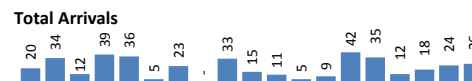

Registration Statistics

Registered 26 Sep-19 Oct 2017 

Mahama	634
Kigali	-
Nyarushishi	1
Total	635

Camp / Reception Centre Population 

Bugesera*	37	14
Nyanza*	11	4
Nyarushishi*	1	1
Mahama	55,785	19,040
Gatore*	93	64
Kigali	28,655	13,929
Huye	3,411	1,315
Total	87,993	34,367

	87,993	Total Active Refugees
	87,355	Registered L2
	638	Registered L1**
	10,759	Temporarily Inactivated***
	98,752	Active + Inactive Refugees

Kigali Arrivals:10 Bugesera Arrivals:0 Nyanza Arrivals: 8

Area of Origin	Age Cohort	Female	Male	Total	%	
Kirundo	0 - 4 years	38,433	6,587	6,880	13,467	15%
Bujumbura Mairie	5 - 11 years	31,120	8,045	8,112	16,157	18%
Muyinga	12 - 17 years	8,114	5,433	5,881	11,314	13%
Ngozi	18 - 59 years	3,449	21,878	22,676	44,554	51%
Karuzi	60 + years	1,203	1,174	689	1,863	2%
Kayanza	Total	968	43,117	44,238	87,355	100%
Cibitoke	Dependants of Burundian Refugees - Other Nationalities					
Gitega	Origin	Female	Male	Total		
Ruyigi	Rwanda	655	332	20	352	
Bubanza	Tanzania	495	2	1	3	
Others	Belgium	1,443	1	1	1	
	Kenya	1	1	1	1	
	Uganda	1	1	1	1	
Total	Total	337	21	358		