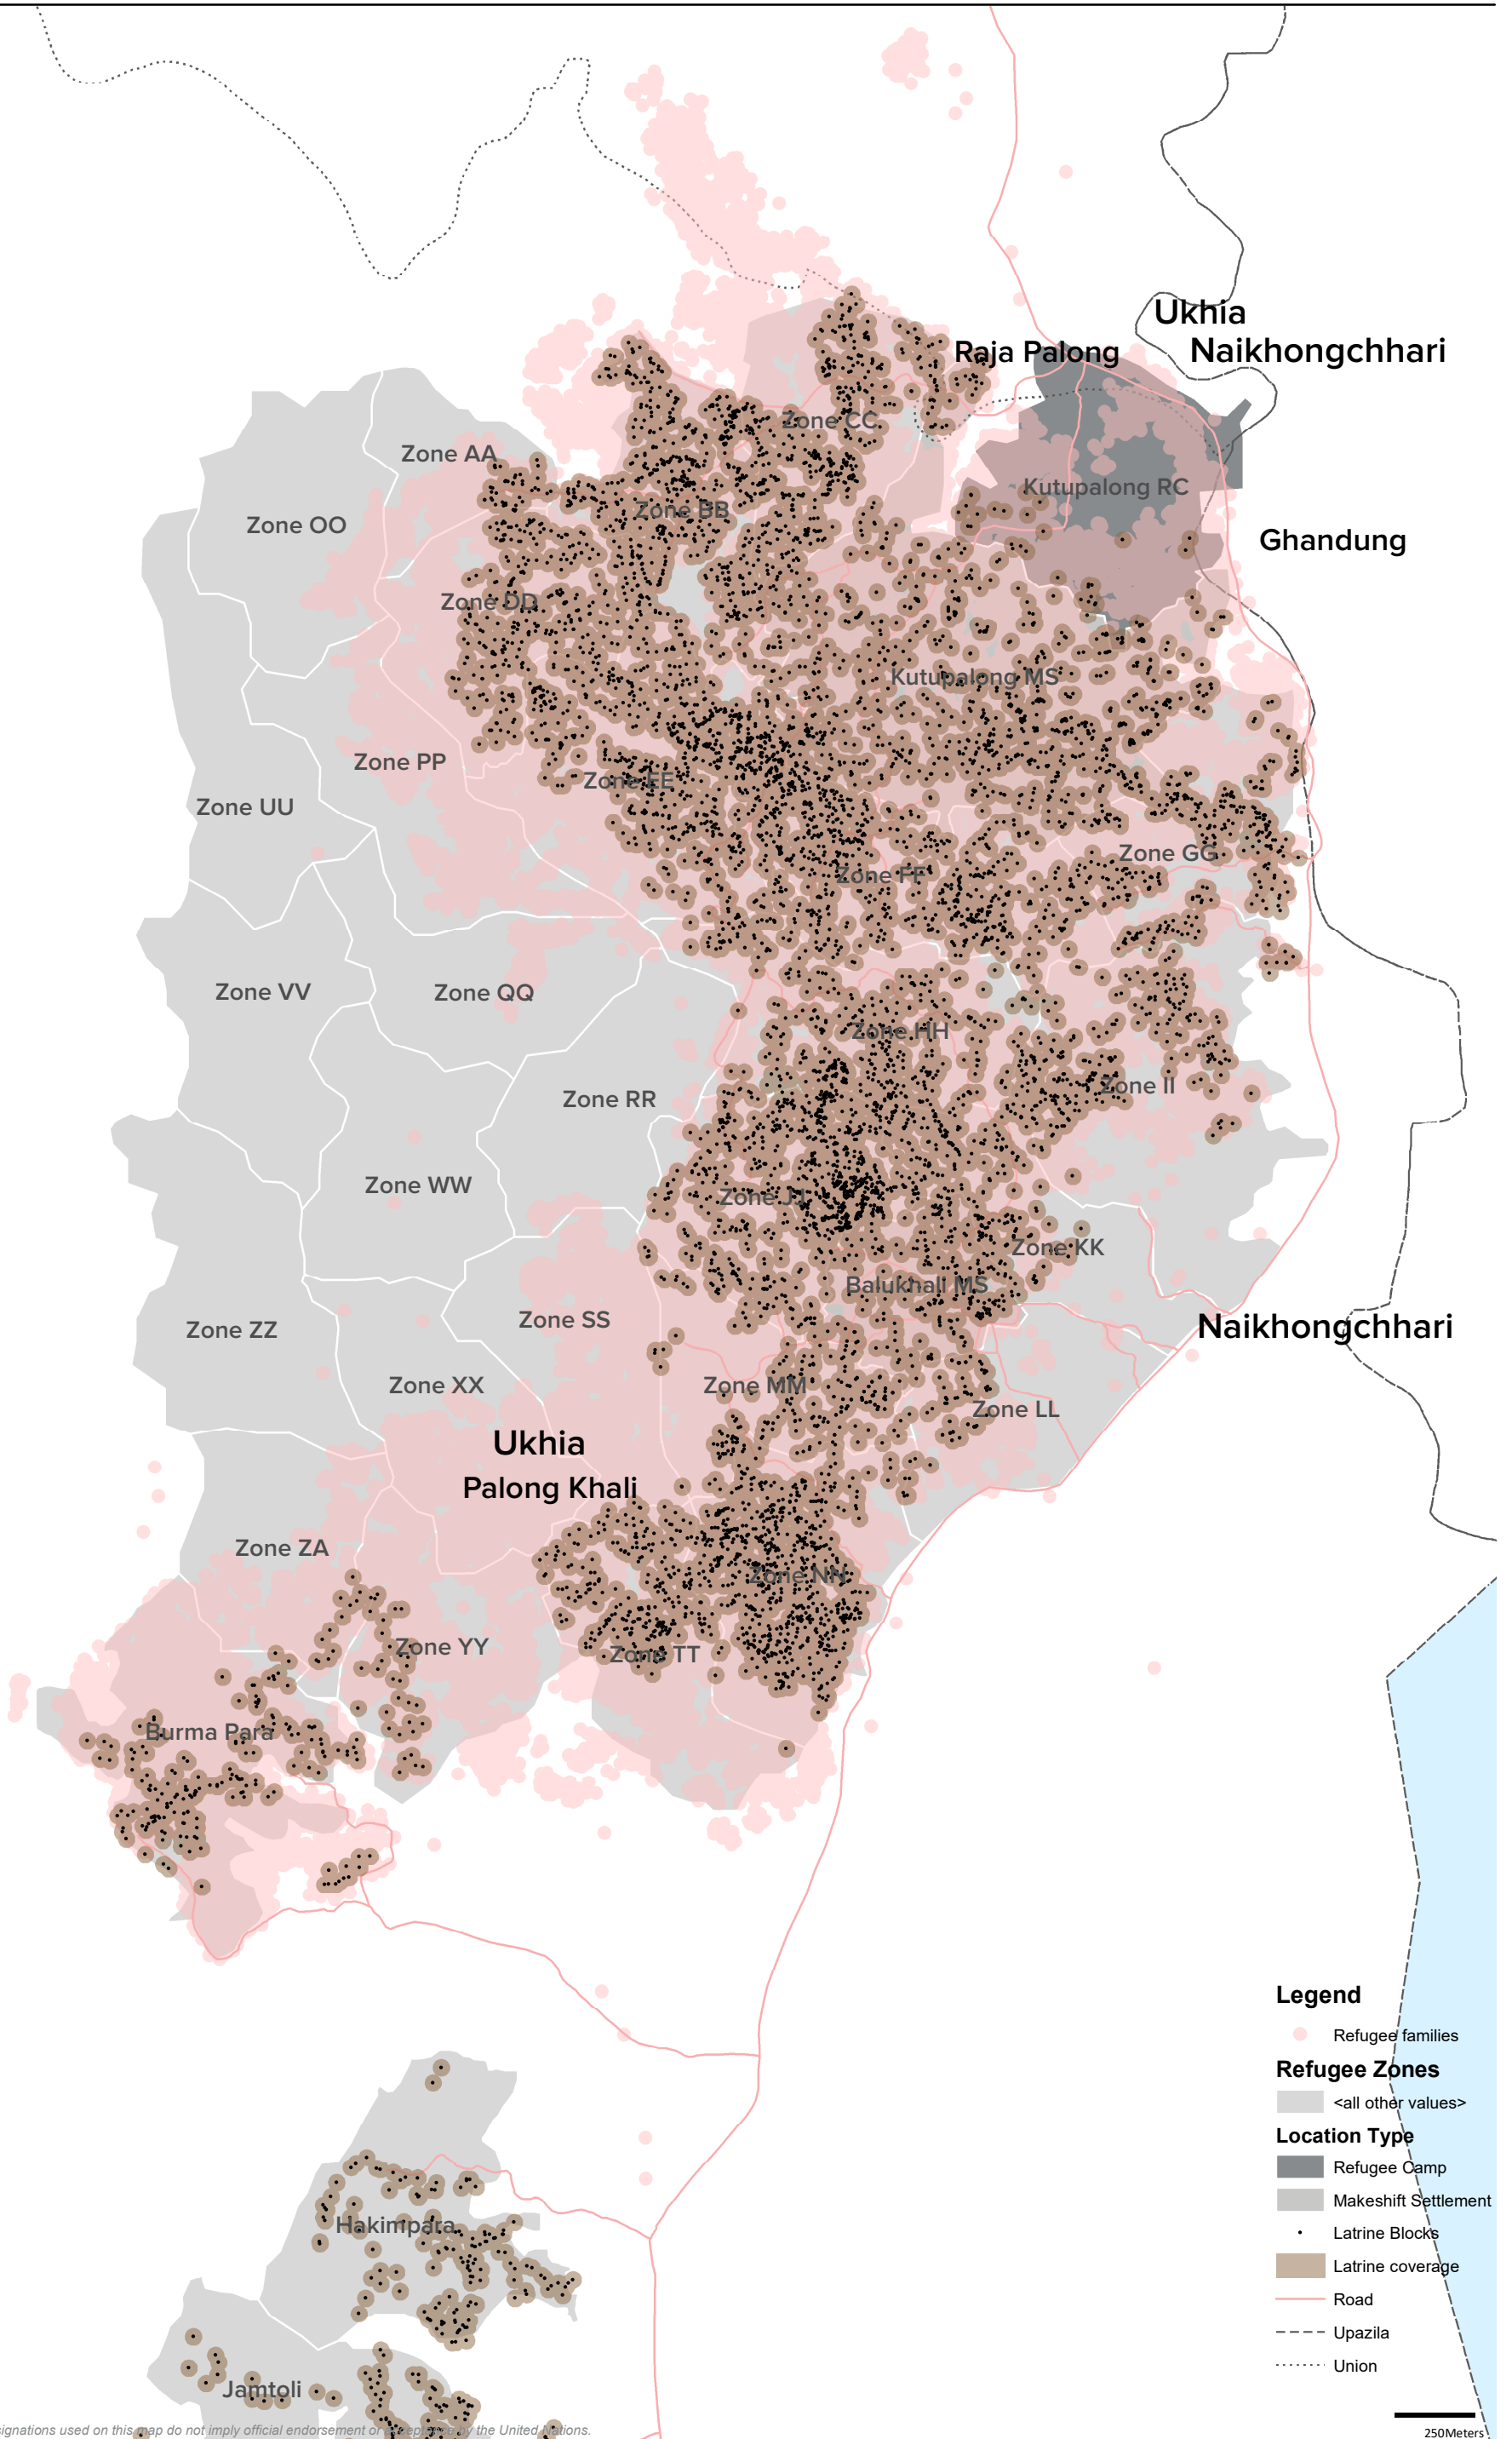

# Kutupalong Refugee Camp and Zones

Location of Refugees and available latrine blocks

as of 04 Nov 2017

The boundaries and names shown and the designations used on this map do not imply official endorsement or approval of the United Nations.