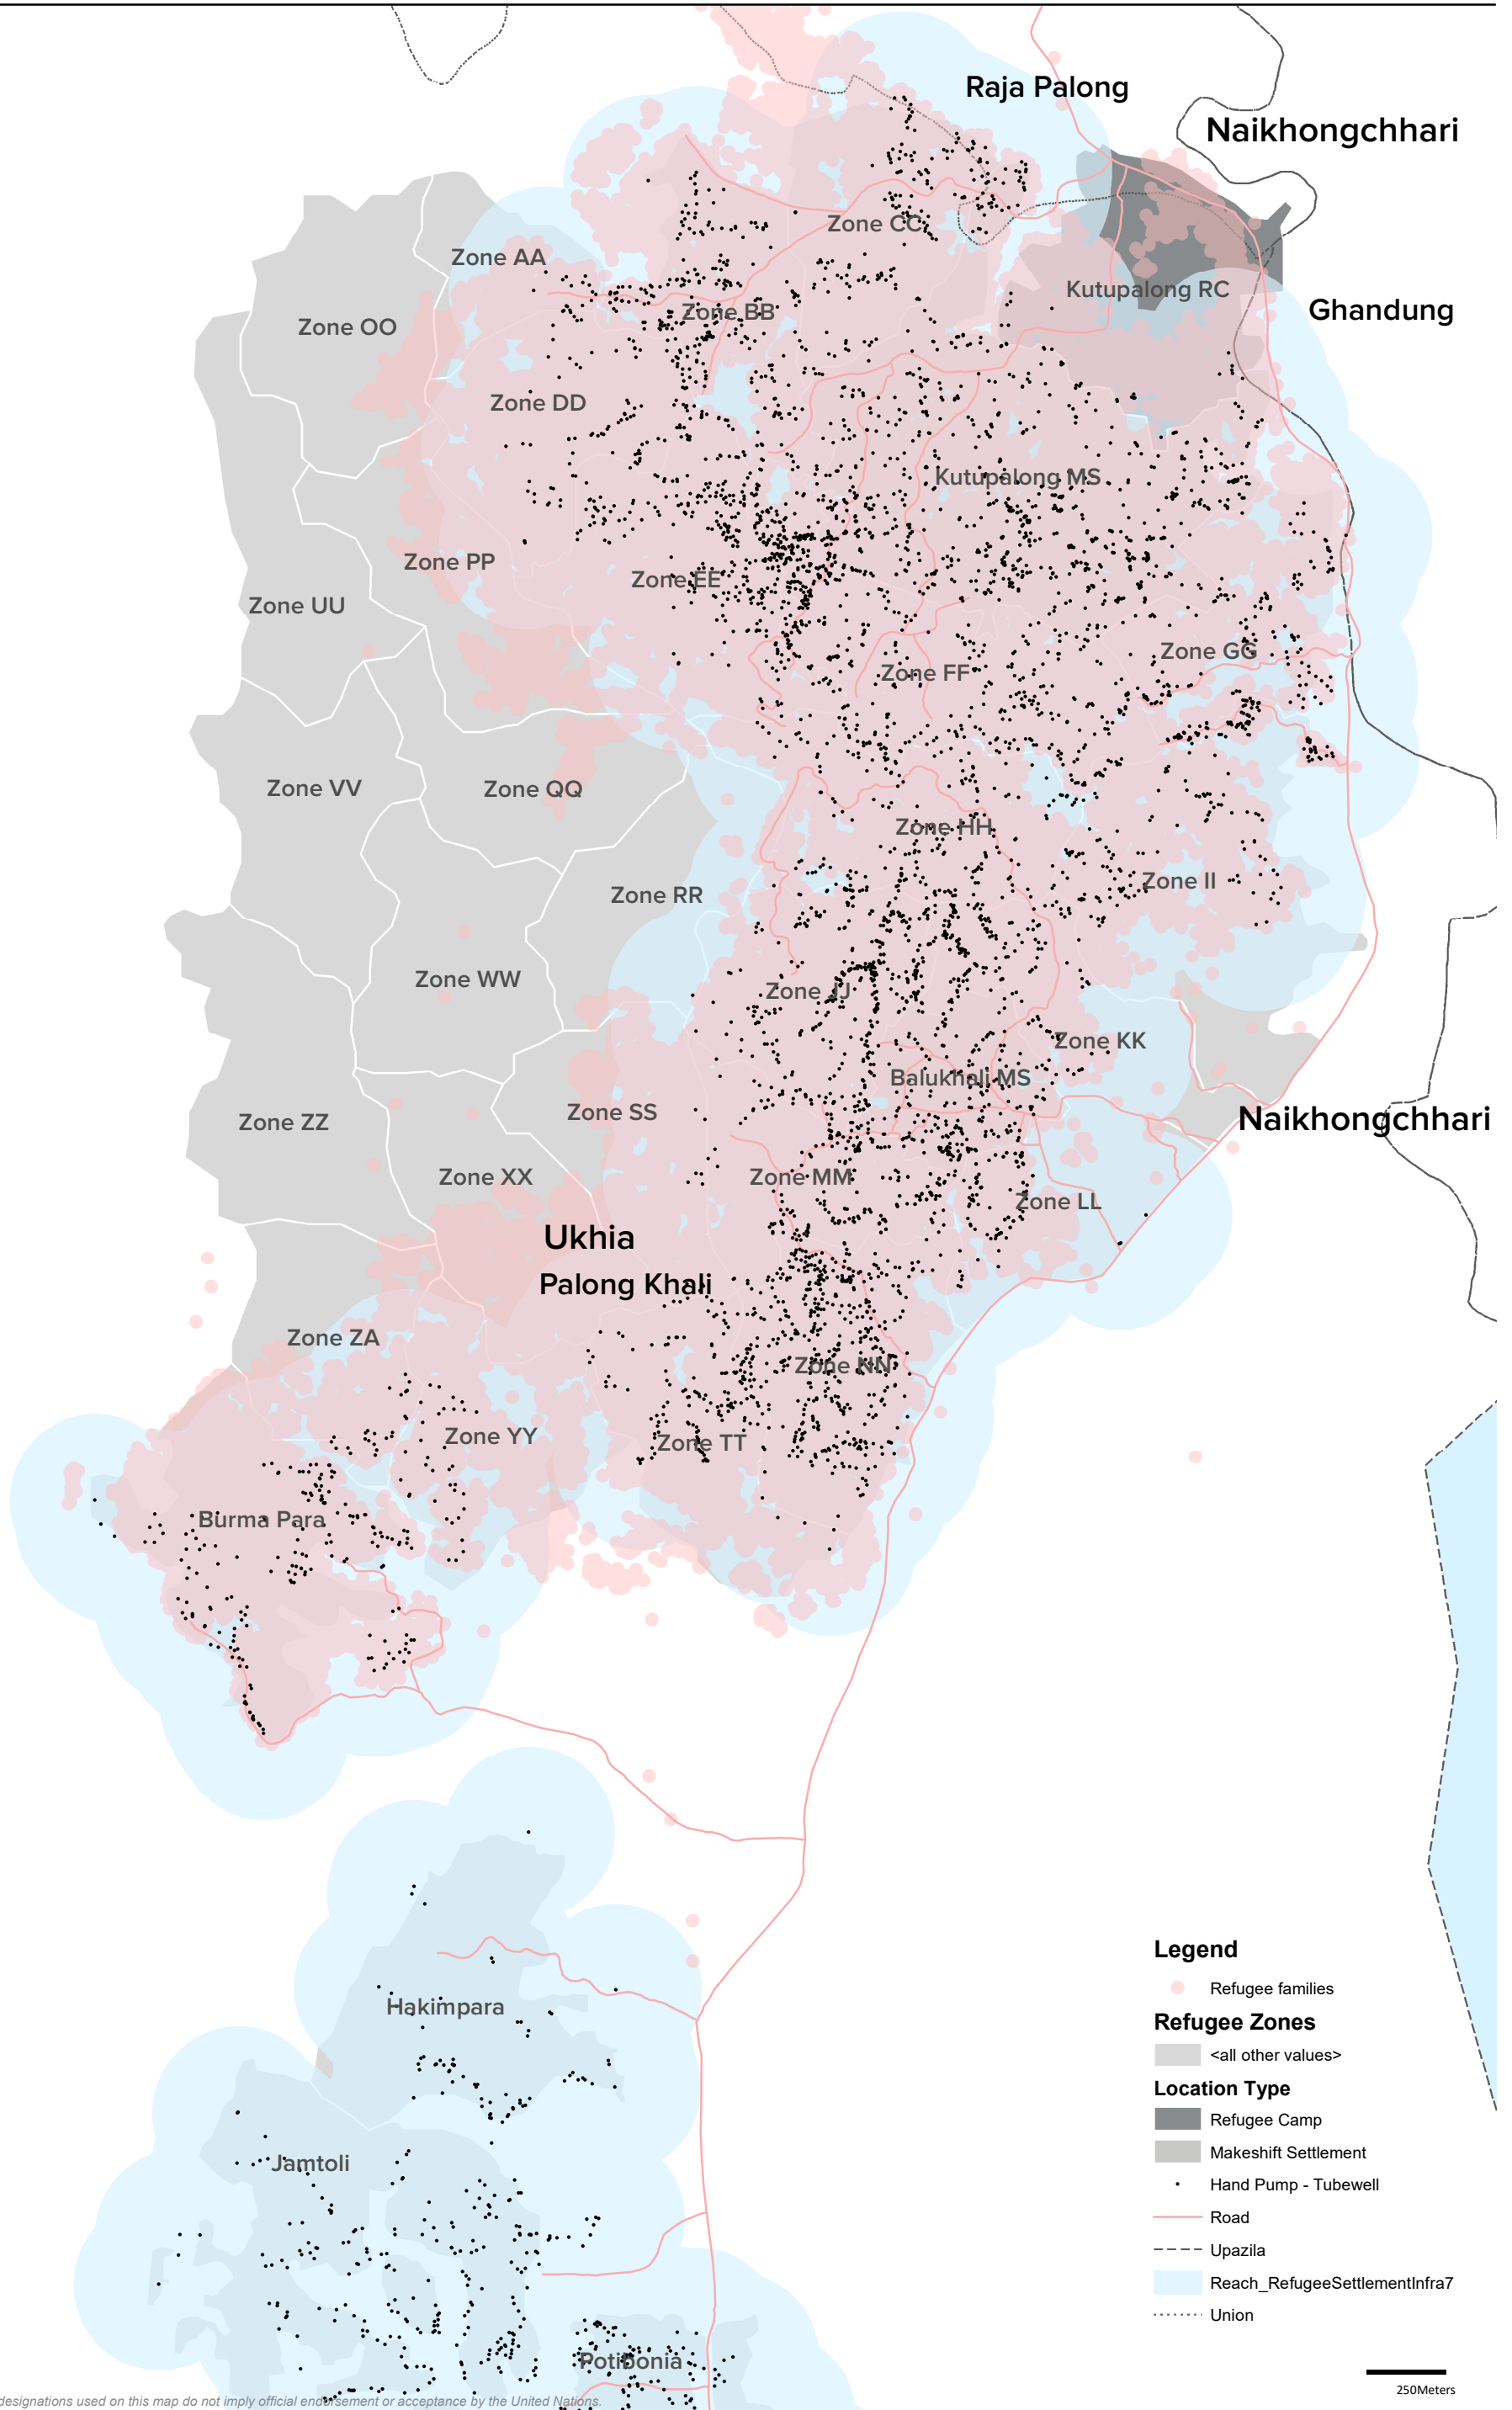

# Kutupalong Refugee Camp and Zones

Location of Refugees and available tubewells

as of 04 Nov 2017

The boundaries and names shown and the designations used on this map do not imply official endorsement or acceptance by the United Nations.