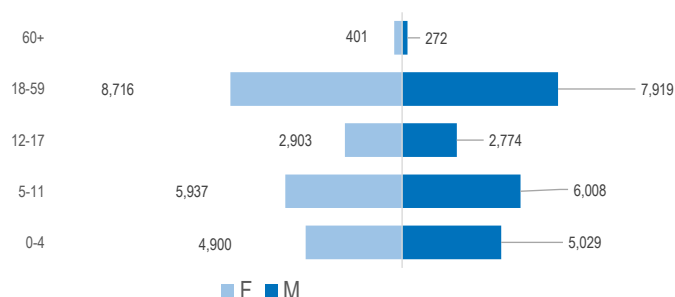

DEMOCRATIC REPUBLIC OF THE CONGO

MONTHLY STATISTICS - BURUNDIAN REFUGEES

Total **44,859**

Situation as of Octobre 31, 2017

Total	44,859
Old	3,653
New	41,206

Province	Locality/City	F 0-4	F 5-11	F 12-17	F 18-59	F 60^	S/ Total	M 0-4	M 5-11	M 5-17	M 18-59	M 60^	S/ Total	Total
Registered Before may 2015														
Urban		99	147	106	302	12	666	105	128	149	303	10	695	1,361
Kinshasa	Kinshasa	2	5	3	15	1	26	3	6	5	7	3	24	50
Haut-Katanga	Lubumbashi	36	40	51	75	7	209	34	38	55	121	3	251	460
Nord Kivu	Goma	39	84	47	150	1	321	44	51	67	121	2	285	606
Sud Kivu	Bukavu	22	18	5	62	3	110	24	33	22	54	2	135	245
Out of Camp		227	281	140	470	44	1,162	208	299	130	444	49	1,130	2,292
Sud Kivu	Fizi	137	142	67	247	24	617	125	166	69	275	25	660	1,277
Sud Kivu	Uvira	89	138	71	220	20	538	82	130	59	165	24	460	998
Lomami	Mwene Ditu	0	1	2	3	0	6	1	3	2	2	0	8	14
Kasai Oriental	Katanda(Tshiala)	1	0	0	0	0	1	0	0	0	2	0	2	3
Total Registered Before may 2015		326	428	246	772	56	1,828	313	427	279	747	59	1,825	3,653
Registered after may 2015														
Urban														
Haut-Katanga	Lubumbashi	81	89	114	156	14	454	75	85	123	257	6	546	1,000
In Camp														
Sud Kivu	Lusenda camp	3,754	4,089	1,881	6,189	238	16,151	3,911	4,332	1,763	5,338	159	15,503	31,654
Out of Camp		739	1,331	662	1,599	93	4,424	730	1,164	609	1,577	48	4,128	8,552
Sud Kivu	Sud Kivu(in host families)	663	1,250	629	1,458	90	4,090	661	1,086	573	1,372	45	3,737	7,827
Tanganyika	Kalemie	51	65	27	81	2	226	38	63	30	103	0	234	460
Maniema	Lukolo	25	16	6	60	1	108	31	15	6	102	3	157	265
Total Registered After may 2015		4,574	5,509	2,657	7,944	345	21,029	4,716	5,581	2,495	7,172	213	20,177	41,206
TOTAL		4,900	5,937	2,903	8,716	401	22,857	5,029	6,008	2,774	7,919	272	22,002	44,859

Refugee Population Biometrically Enrolled throught BIO-REGISTRATOR except Kinshasa and Goma where they are enrolled with BIMS: 41879

Summary by province
Age and gender of refugee population

Refugee population monthly trend