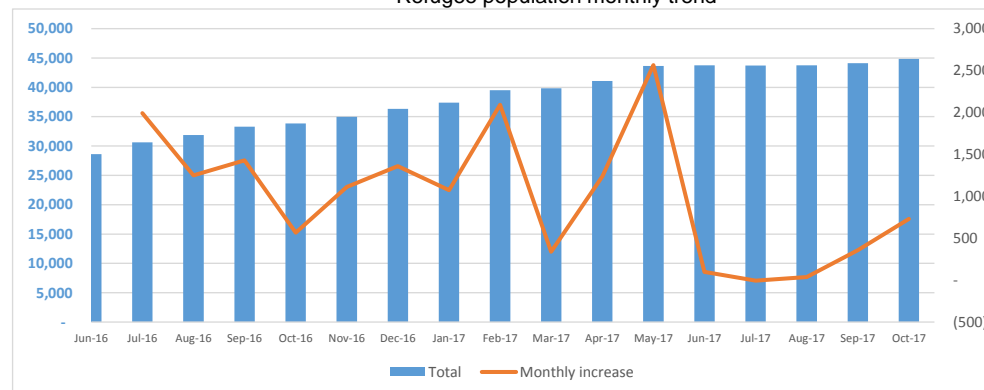

Refugee population monthly trend

Note: About 2,000 Burundian refugees and asylum seekers in Kamanyola site will be registered in the coming month
Source: UNHCR. For more information on refugee statistics in DRC, please contact: DRCIM@UNHCR.ORG