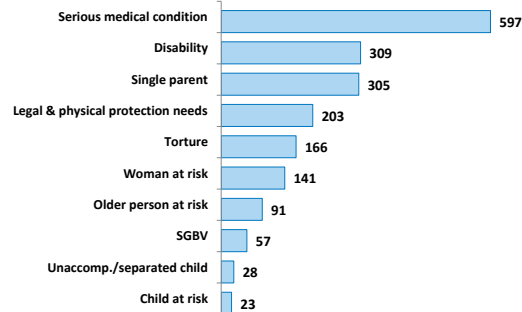

28,763 Registered Individuals

14,248 Refugees

14,515 Asylum-seekers

Country of Origin

Gender and Age Cohort breakdown

Year of Arrival

Specific Needs *

Individuals - Place of Residence

Active Registration Trend 2017

* An individual can have more than one specific need

The boundaries and names shown and the designations used on this map do not imply official endorsement or acceptance by the United Nations. Printing date: 05 Dec 2017
Sources: UNHCR Author: UNHCR Somalia Feedback: sommoret@unhcr.org
Somalia Portal Page: <https://data2.unhcr.org/en/situations/horn?id=197>