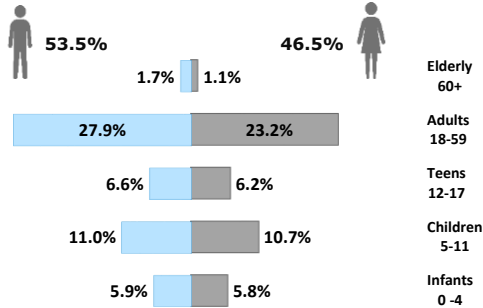

28,763 Registered Individuals

14,248 Refugees

14,515 Asylum-seekers

Country of Origin

Gender and Age Cohort breakdown

Year of Arrival

Specific Needs *

Individuals - Place of Residence