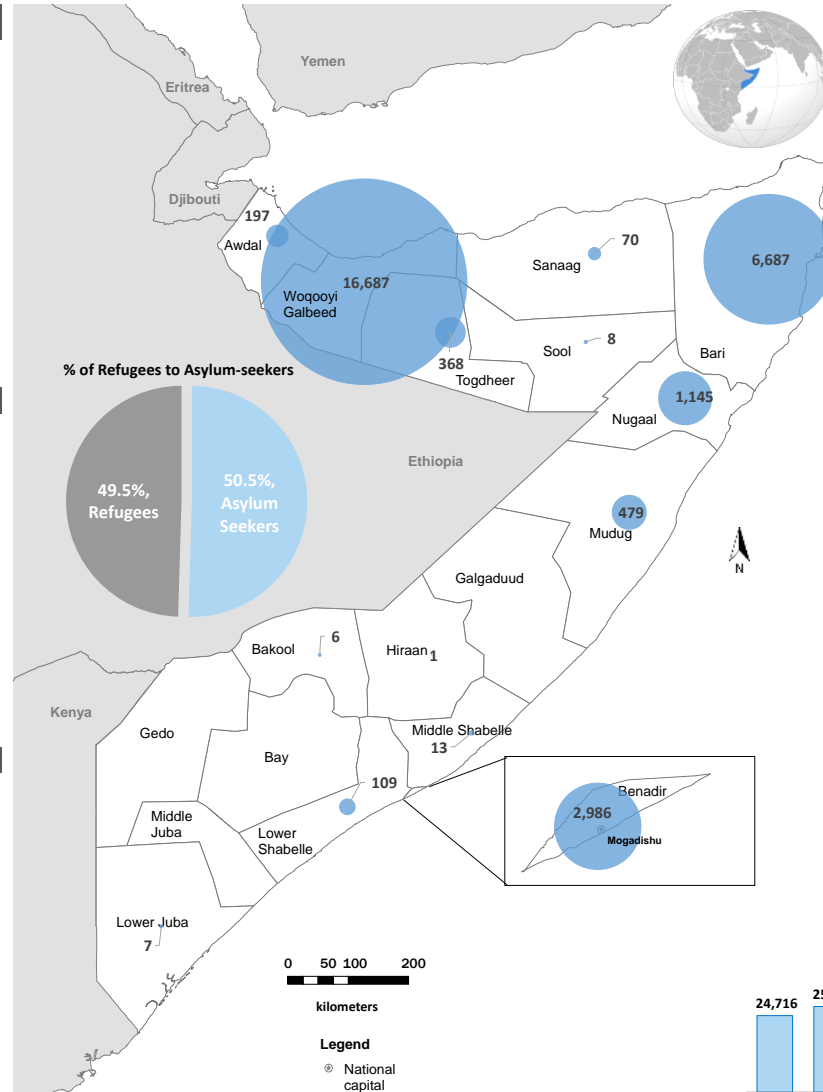

28,763 Registered Individuals

14,248 Refugees

14,515 Asylum-seekers

Country of Origin

Gender and Age Cohort breakdown

Year of Arrival

Specific Needs *

Individuals - Place of Residence

Active Registration Trend 2017

* An individual can have more than one specific need

The boundaries and names shown and the designations used on this map do not imply official endorsement or acceptance by the United Nations. Printing date: 05 Dec 2017
Sources: UNHCR Author: UNHCR Somalia Feedback: sommoret@unhcr.org
Somalia Portal Page: <https://data2.unhcr.org/en/situations/horn?id=197>

UNHCR is grateful for the generous contributions of donors who have directly contributed to the UNHCR Somalia operation in 2017