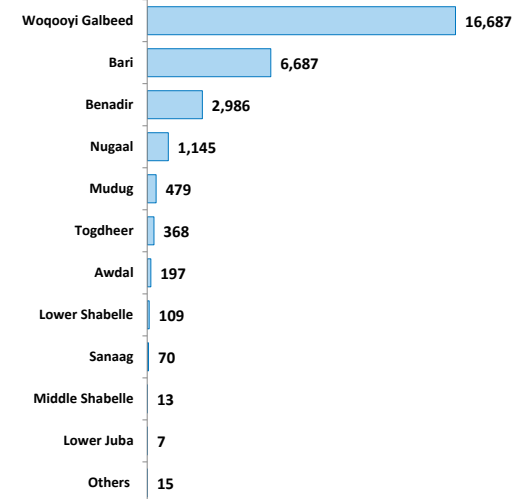

28,763 Registered Individuals

14,248 Refugees

14,515 Asylum-seekers

Country of Origin

Gender and Age Cohort breakdown

Year of Arrival

Specific Needs *

Individuals - Place of Residence

Active Registration Trend 2017

* An individual can have more than one specific need

The boundaries and names shown and the designations used on this map do not imply official endorsement or acceptance by the United Nations. Printing date: 05 Dec 2017
Sources: UNHCR Author: UNHCR Somalia Feedback: sommoret@unhcr.org
Somalia Portal Page: <https://data2.unhcr.org/en/situations/horn?id=197>