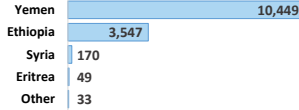

28,763 Registered Individuals

14,248 Refugees

14,515 Asylum-seekers

Country of Origin

Gender and Age Cohort breakdown

Year of Arrival

Specific Needs *

Individuals - Place of Residence