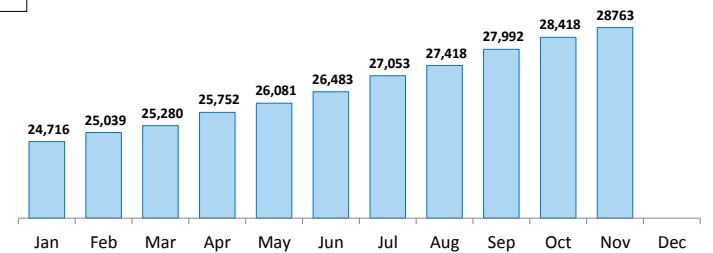

28,763 Registered Individuals

14,248 Refugees

14,515 Asylum-seekers

Country of Origin

Gender and Age Cohort breakdown

Year of Arrival

Specific Needs *

Individuals - Place of Residence

Active Registration Trend 2017

* An individual can have more than one specific need

The boundaries and names shown and the designations used on this map do not imply official endorsement or acceptance by the United Nations. Printing date: 05 Dec 2017
Sources: UNHCR Author: UNHCR Somalia Feedback: sommoret@unhcr.org
Somalia Portal Page: <https://data2.unhcr.org/en/situations/horn?id=197>