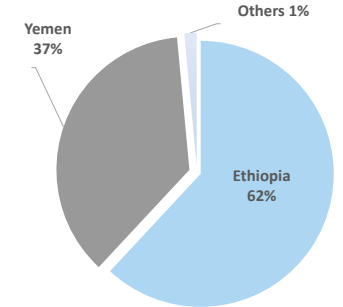

28,763 Registered Individuals

14,248 Refugees

14,515 Asylum-seekers

Country of Origin

Gender and Age Cohort breakdown

Year of Arrival

Specific Needs *

Individuals - Place of Residence