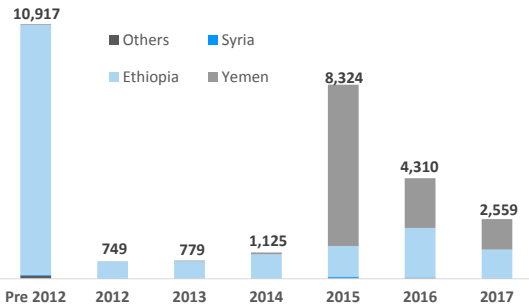

28,763 Registered Individuals

14,248 Refugees

14,515 Asylum-seekers

Country of Origin

Gender and Age Cohort breakdown

Year of Arrival

Specific Needs *

Individuals - Place of Residence