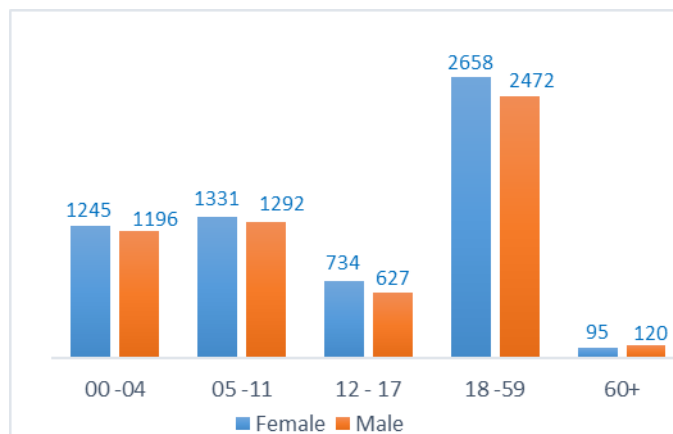

# LUNDA NORTE URBAN POPULATION

26 February 2018

## HIGHLIGHTS

<b>11 770</b> Refugees	<b>3 060</b> Families	<b>55%</b> Children (under 18 years old)	<b>49%</b> Of the population are women
<b>25 387</b> Active population in Lunda Norte	<b>44</b> Persons with disability	<b>138</b> Unaccompanied and separated children	<b>1 in 4</b> Households are headed by women
		<b>39</b> Children at risk	

### Household size

Size	Household
1	584
2	422
3	452
4	493
5	400
6	296
7	217
8	107
9	52
10	22
11	9
12	2
13	3
14	1