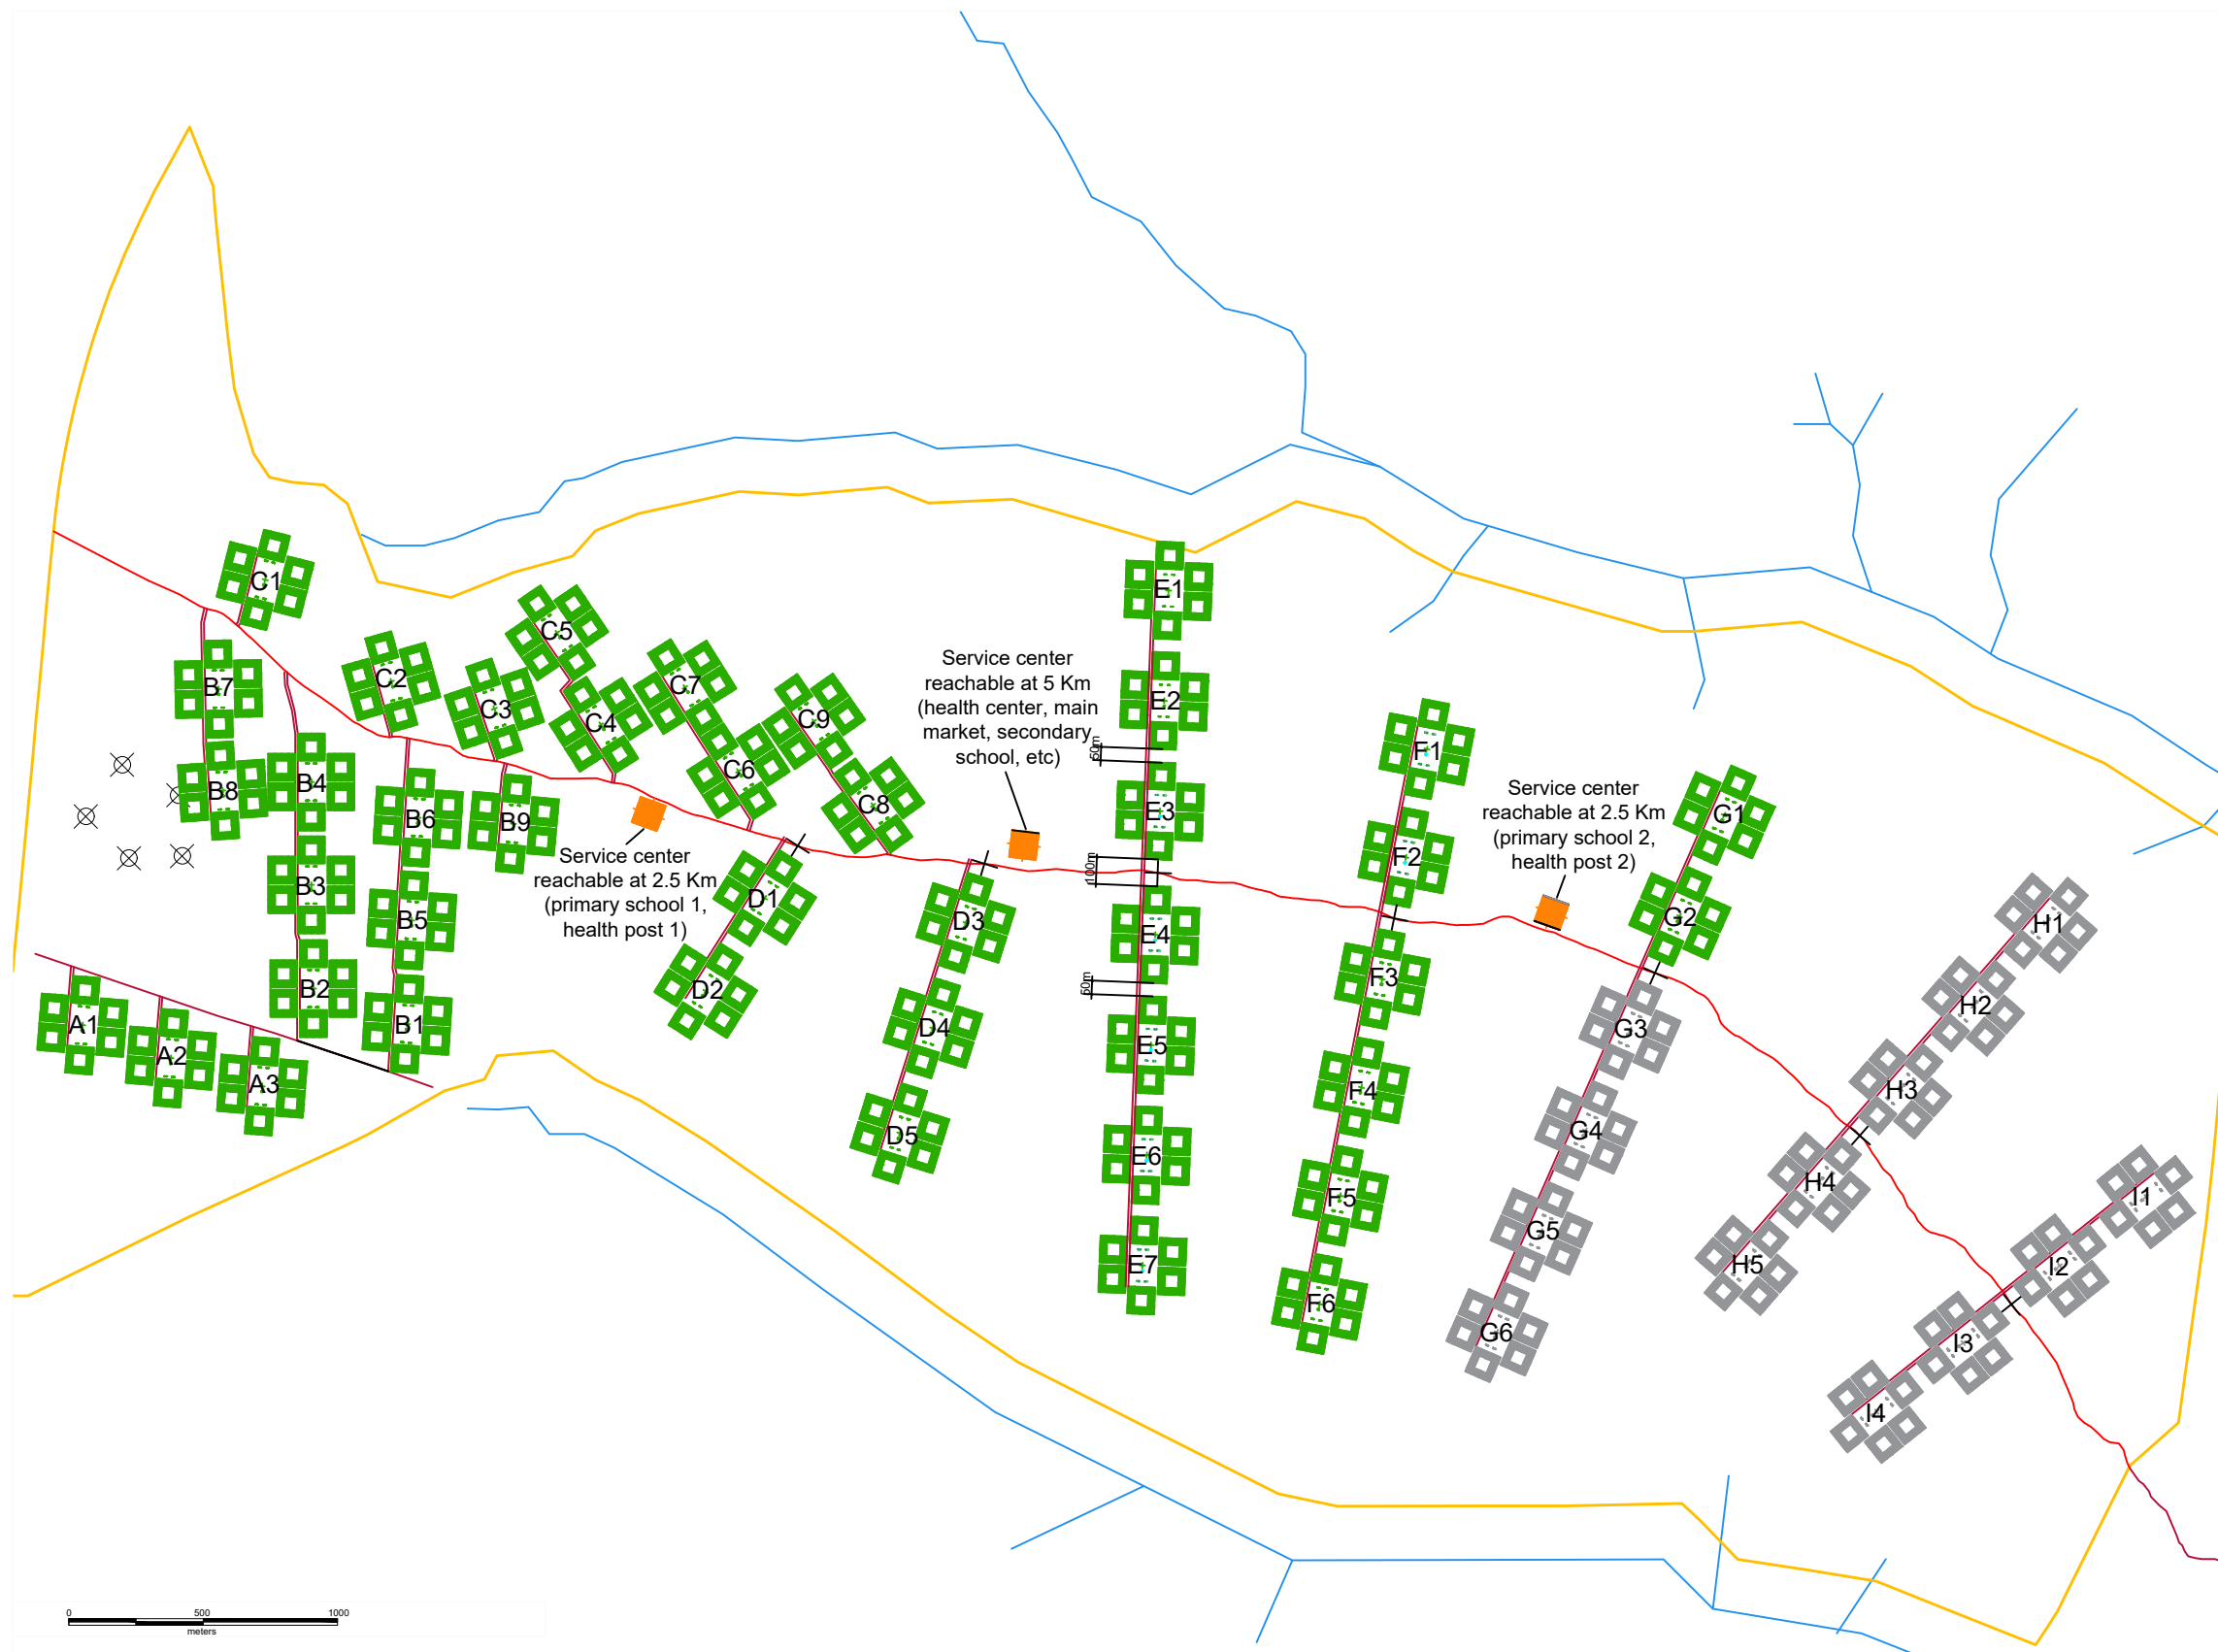

RESPONSE
DRC SITUATION

COUNTRY
ANGOLA

LOCATION MAP

LEGEND

-  OCCUPIED VILLAGES
-  VILLAGES WHICH HAVE BEEN PLOTTED
-  VILLAGES YET TO BE PLOTTED
-  ACCESS ROADS

PROJECT
LOVUA SETTLEMENT, DUNDO

DRAWING TITLE
SETTLEMENT LAYOUT
VILLAGE SECTORS AND LAND USE
DIAGRAM

DATE February 2018	REVISION DATE
-----------------------	---------------

SCALE Various	DRAWN BY DPSM / SSS
------------------	------------------------

DRAWING NUMBER
01-1

PAGE 1 of 1