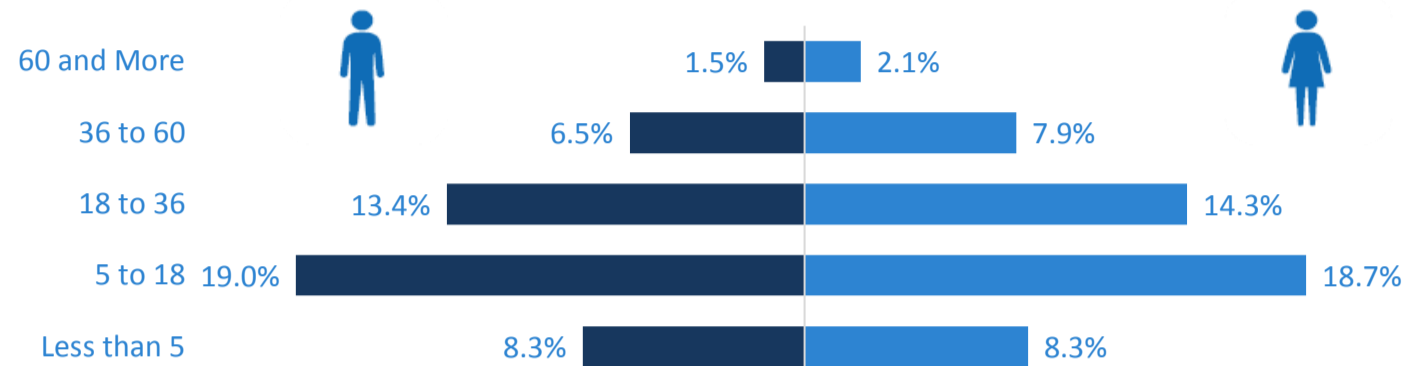

Total IDPs in Iraq (DTM)
2,317,698

IDP populations in Camps
598,082 **25.8%**

Map of FSMT submission

FSMT

- Yes (Green triangle)
- No (Red triangle)
- KR-I (Light green area)

IDP distribution by genders & ages