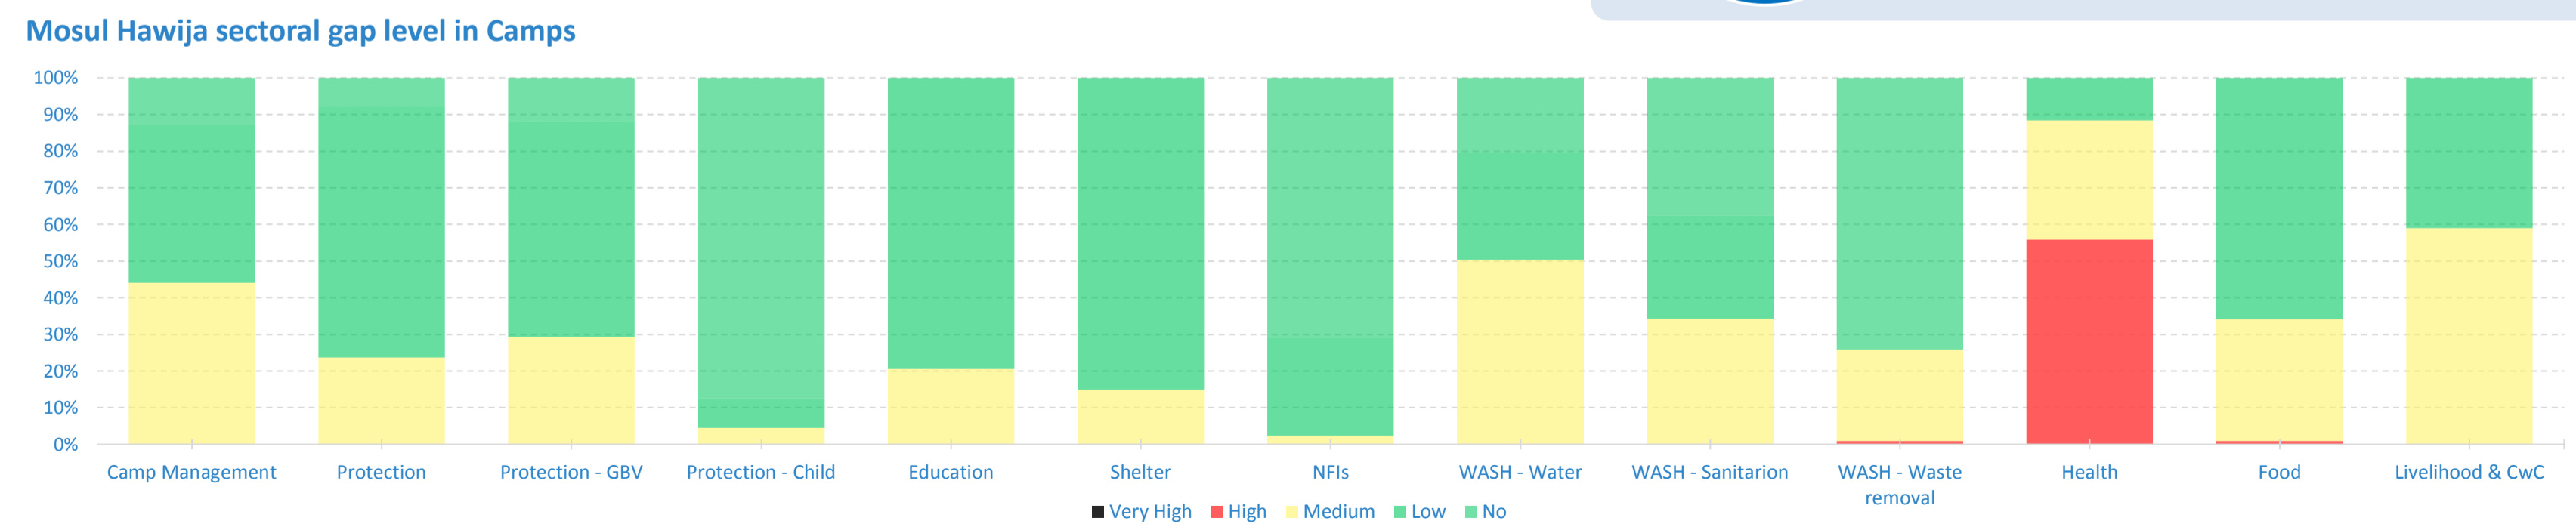

Total IDPs in Iraq (DTM)
2,317,698

IDP populations in Camps
598,082 **25.8%**

Map of FSMT submission

FSMT

- Yes (Green triangle)
- No (Red triangle)
- KR-I (Light green area)

IDP distribution by genders & ages

Distribution of the reported needs by IDP populations

Presence of sectorial partners, by populations per sites

National sectoral gap level in Camps

KRI sectoral gap level in Camps

Sources: FSTM, DTM (for total IDPs)

Distribution of the reported needs by IDP populations

Presence of sectorial partners, by populations per sites

Center & South sectoral gap level in Camps

Sources: FSTM, DTM (for total IDPs)