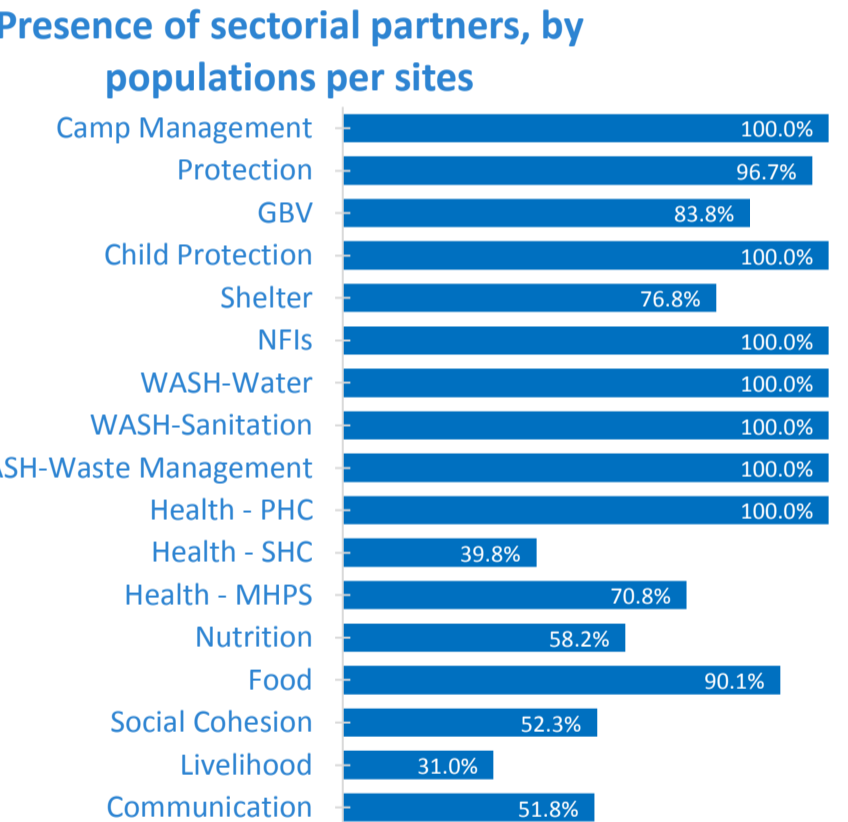

Total IDPs in Iraq (DTM)
2,317,698

IDP populations in Camps
598,082 **25.8%**

Map of FSMT submission

FSMT

- Yes (Green triangle)
- No (Red triangle)
- KR-I (Light green area)

IDP distribution by genders & ages

Distribution of the reported needs by IDP populations

Presence of sectorial partners, by populations per sites

National sectoral gap level in Camps

KRI sectoral gap level in Camps

Sources: FSTM, DTM (for total IDPs)

Distribution of the reported needs by IDP populations

Presence of sectorial partners, by populations per sites

Center & South sectoral gap level in Camps

Sources: FSTM, DTM (for total IDPs)