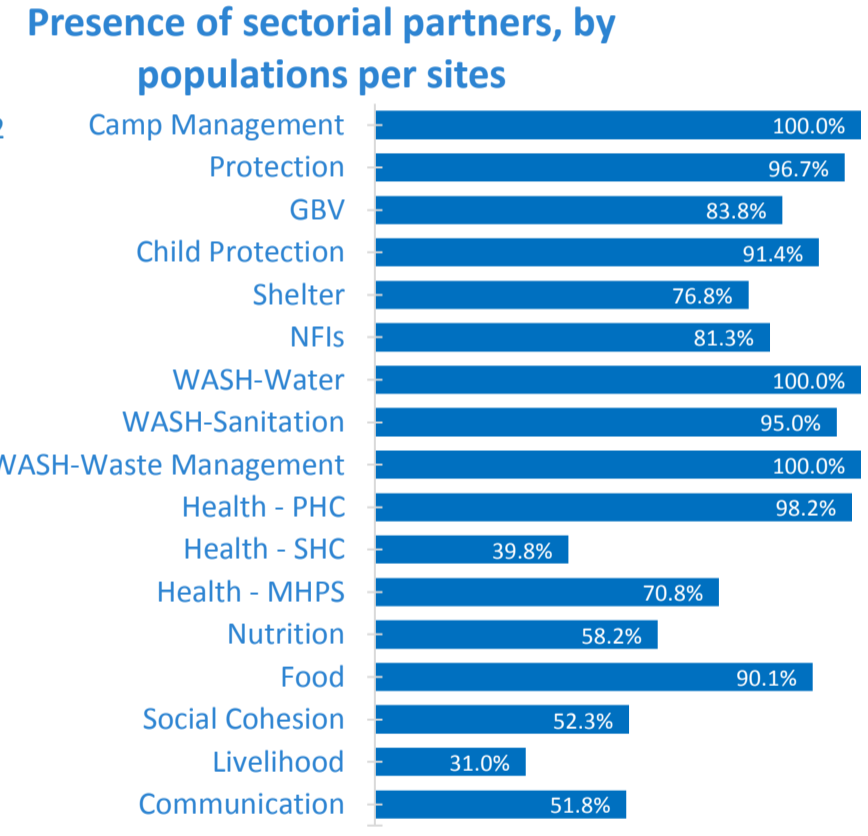

Total IDPs in Iraq (DTM)
2,317,698

IDP populations in Camps
598,082 **25.8%**

Map of FSMT submission

FSMT

- Yes (Green triangle)
- No (Red triangle)
- KR-I (Light green area)

IDP distribution by genders & ages

Distribution of the reported needs by IDP populations

Presence of sectorial partners, by populations per sites

National sectoral gap level in Camps

KRI sectoral gap level in Camps

Sources: FSTM, DTM (for total IDPs)

Distribution of the reported needs by IDP populations

Presence of sectorial partners, by populations per sites

Center & South sectoral gap level in Camps

Sources: FSTM, DTM (for total IDPs)