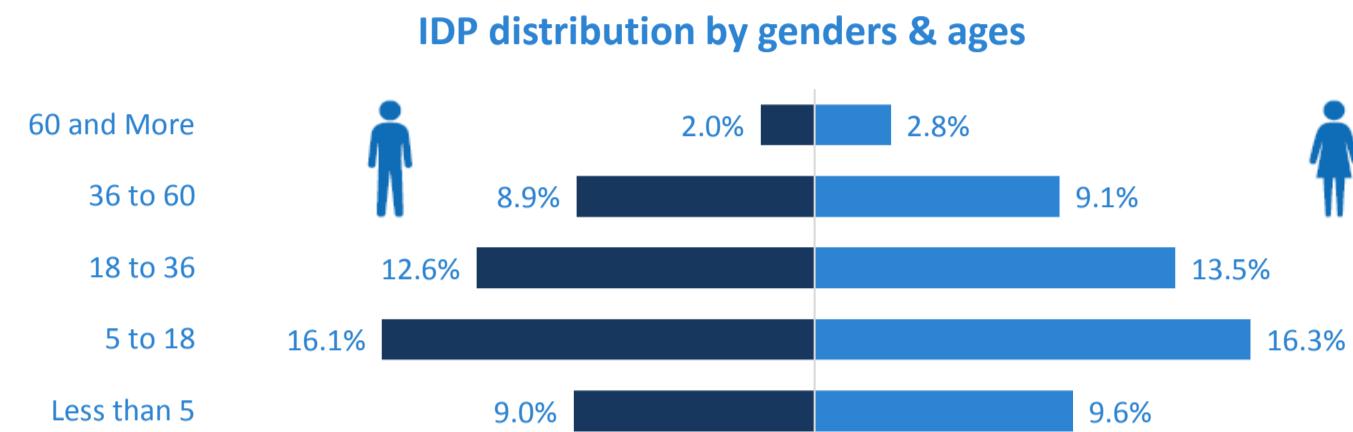

Total IDPs in Iraq (DTM)
2,317,698

IDP populations in Camps
598,082 **25.8%**

Map of FSMT submission

FSMT

- Yes (Green triangle)
- No (Red triangle)
- KR-I (Light green area)

IDP distribution by genders & ages

Distribution of the reported needs by IDP populations

Presence of sectorial partners, by populations per sites

National sectoral gap level in Camps

KRI sectoral gap level in Camps

Sources: FSTM, DTM (for total IDPs)