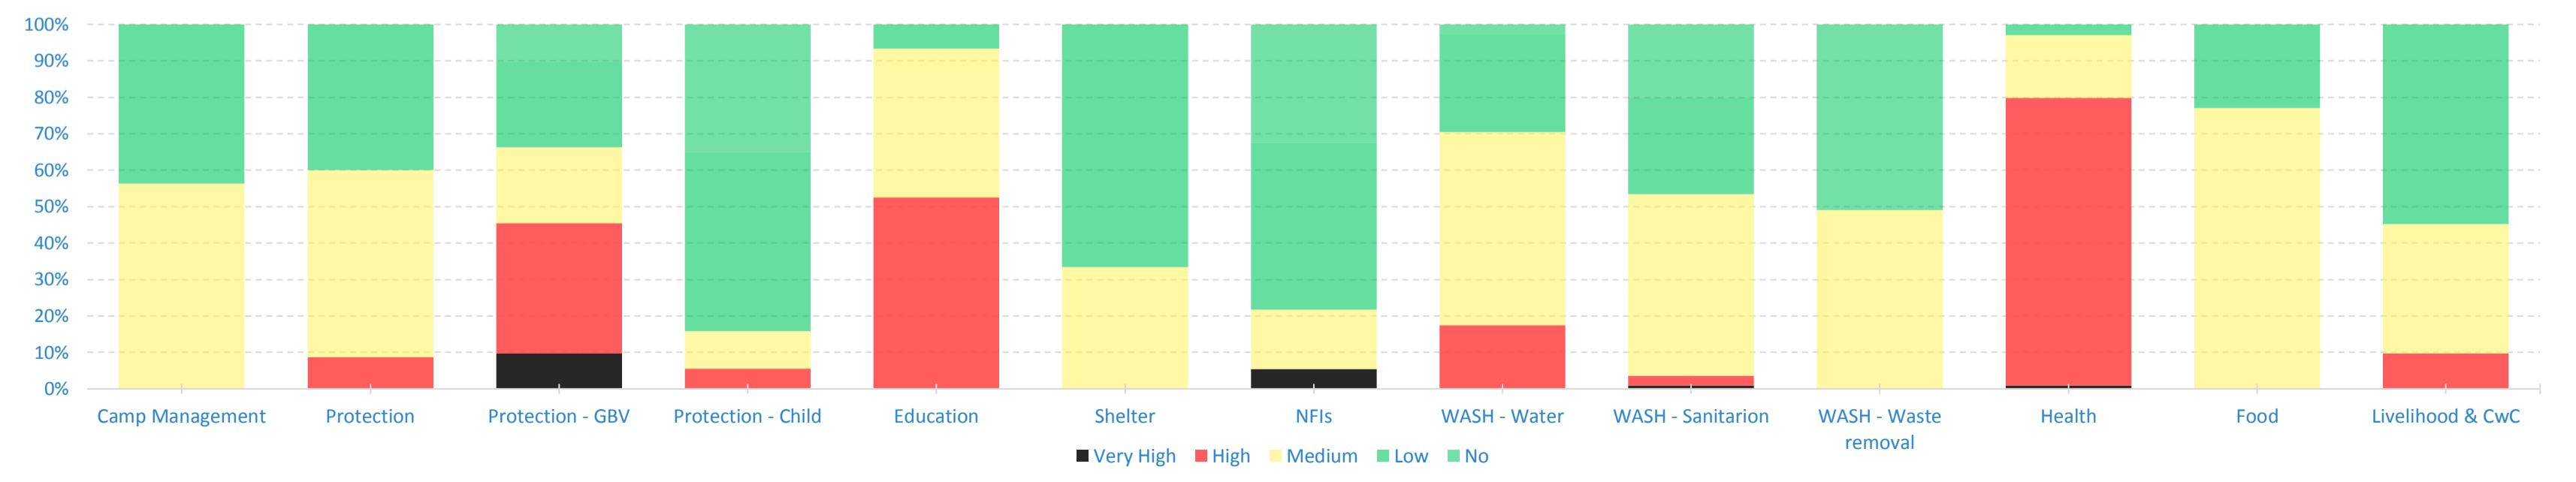

Distribution of the reported needs by IDP populations

Presence of sectorial partners, by populations per sites

National sectoral gap level in Camps

KRI sectoral gap level in Camps

Sources: FSTM, DTM (for total IDPs)

Distribution of the reported needs by IDP populations

Presence of sectorial partners, by populations per sites

Center & South sectoral gap level in Camps

Sources: FSTM, DTM (for total IDPs)