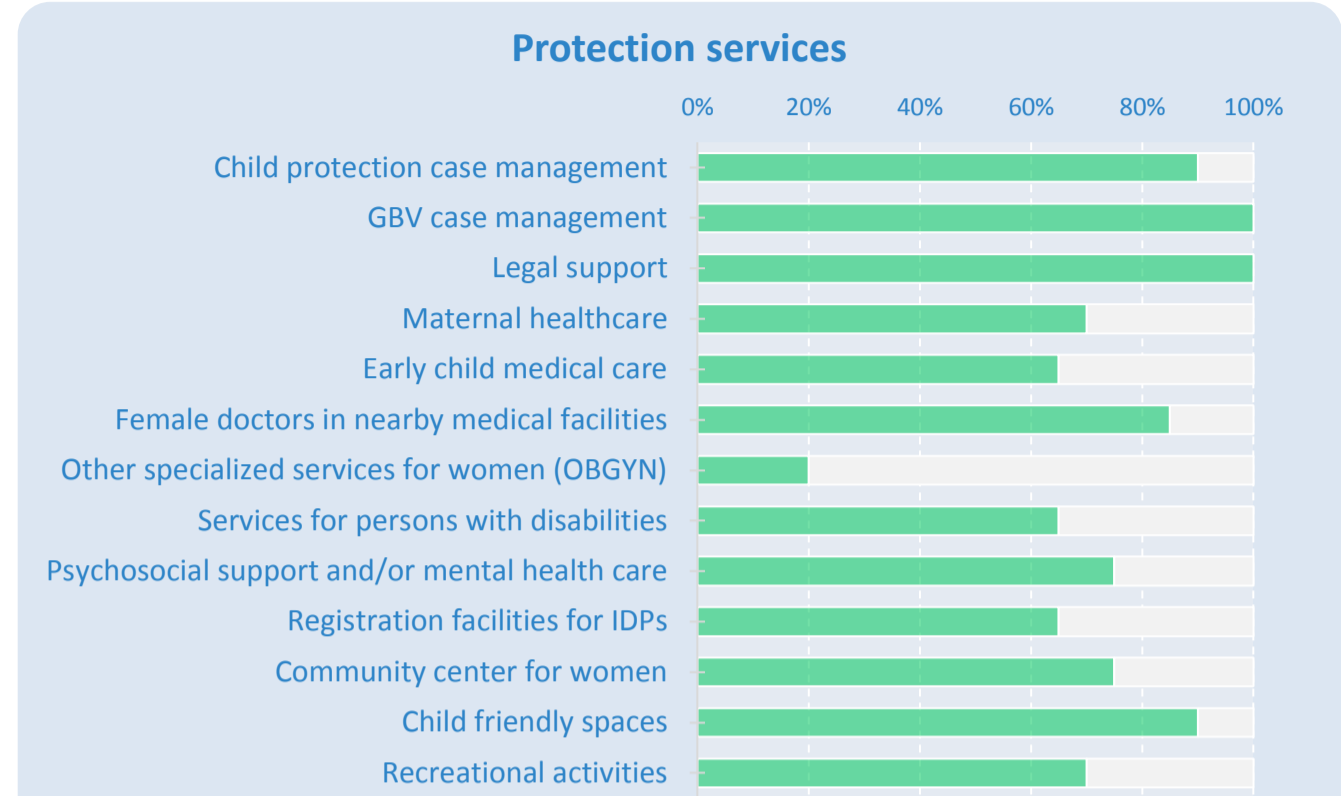

Distribution of the reported needs by IDP populations

Presence of sectorial partners, by populations per sites

National sectoral gap level in Camps

KRI sectoral gap level in Camps

Sources: FSTM, DTM (for total IDPs)