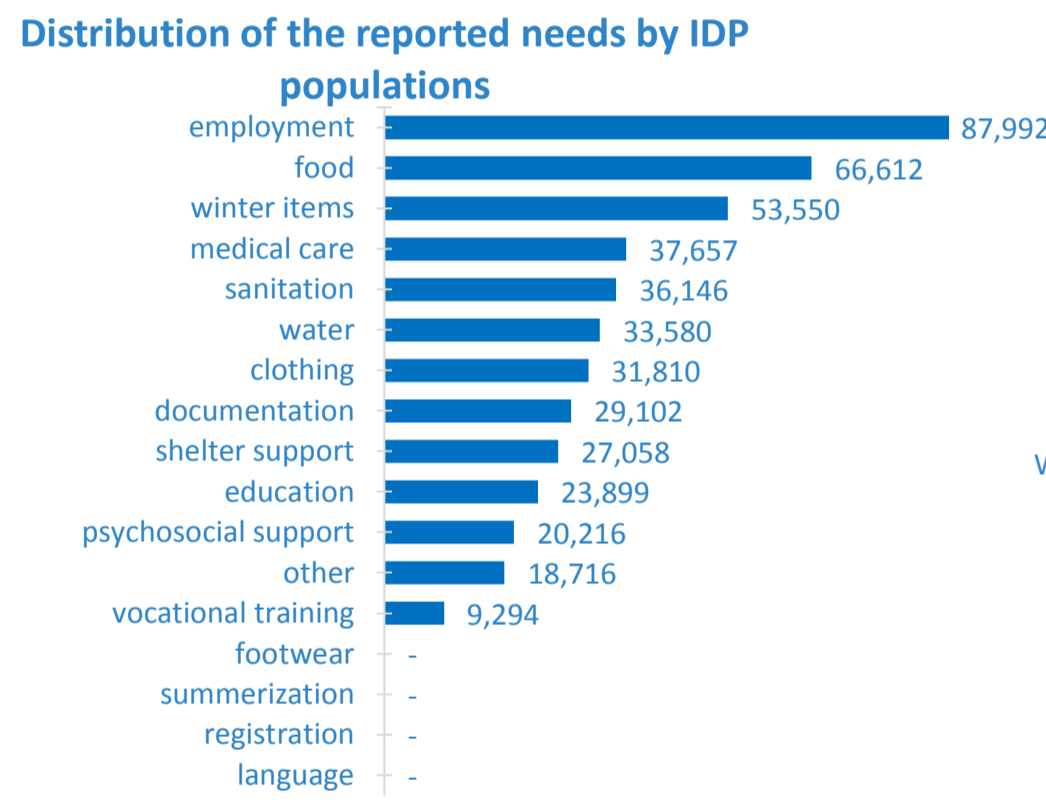

Total IDPs in Iraq (DTM)
2,317,698

IDP populations in Camps
598,082 **25.8%**

Map of FSMT submission

FSMT

- Yes (Green triangle)
- No (Red triangle)
- KR-I (Light green area)

IDP distribution by genders & ages

Distribution of the reported needs by IDP populations

Presence of sectorial partners, by populations per sites

National sectoral gap level in Camps

KRI sectoral gap level in Camps

Sources: FSTM, DTM (for total IDPs)

Distribution of the reported needs by IDP populations

Presence of sectorial partners, by populations per sites

Center & South sectoral gap level in Camps

Sources: FSTM, DTM (for total IDPs)