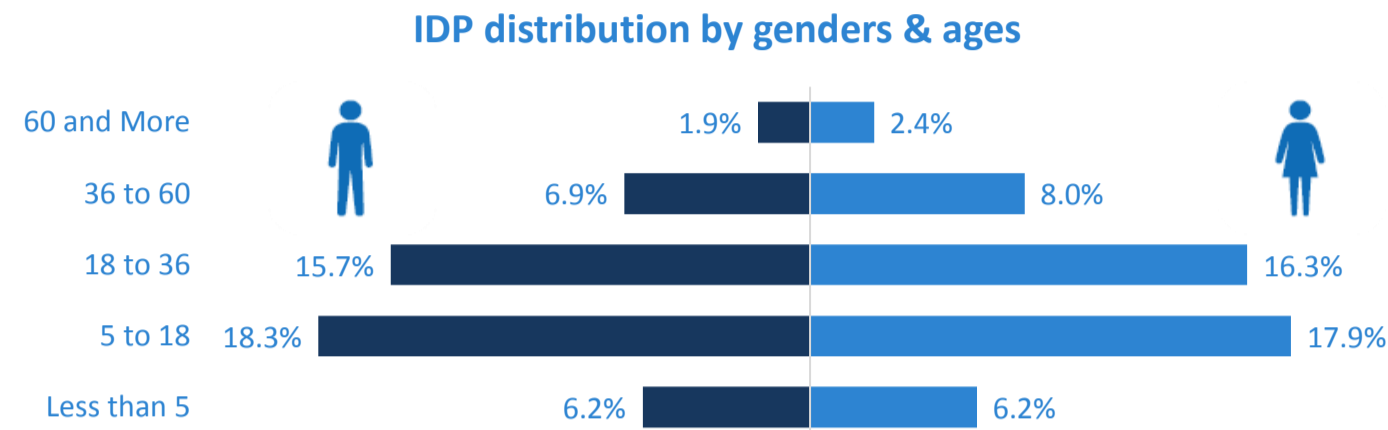

Total IDPs in Iraq (DTM)
2,317,698

IDP populations in Camps
598,082 **25.8%**

Map of FSMT submission

FSMT

- Yes (Green triangle)
- No (Red triangle)
- KR-I (Light green area)

IDP distribution by genders & ages

Distribution of the reported needs by IDP populations

Presence of sectorial partners, by populations per sites

National sectoral gap level in Camps

KRI sectoral gap level in Camps

Sources: FSTM, DTM (for total IDPs)