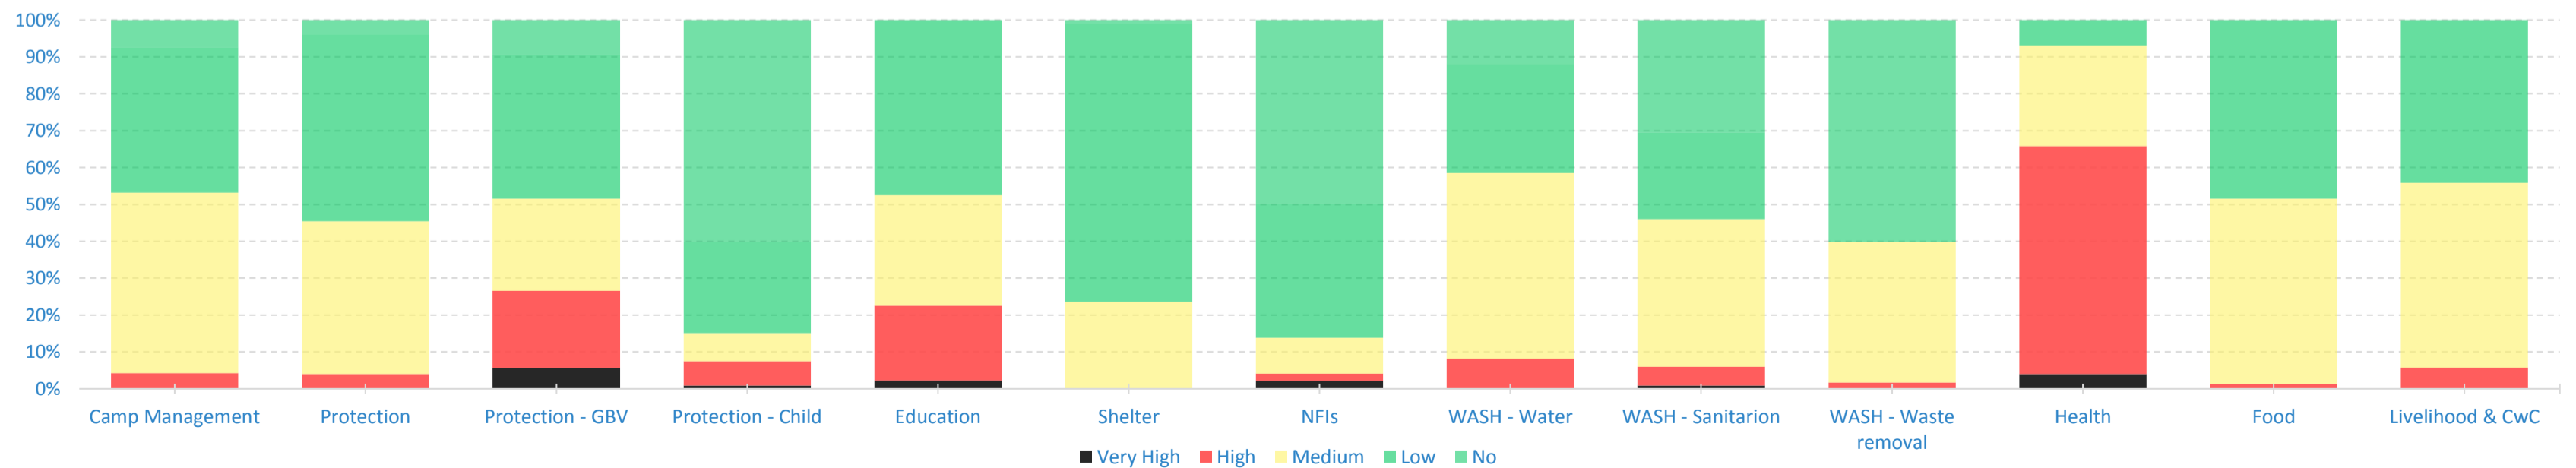

Total IDPs in Iraq (DTM)
2,317,698

IDP populations in Camps
598,082 **25.8%**

Map of FSMT submission

FSMT

- Yes (Green triangle)
- No (Red triangle)
- KR-I (Light green area)

IDP distribution by genders & ages

Distribution of the reported needs by IDP populations

Presence of sectorial partners, by populations per sites

National sectoral gap level in Camps

KRI sectoral gap level in Camps

Sources: FSTM, DTM (for total IDPs)

Distribution of the reported needs by IDP populations

Presence of sectorial partners, by populations per sites

Center & South sectoral gap level in Camps

Sources: FSTM, DTM (for total IDPs)