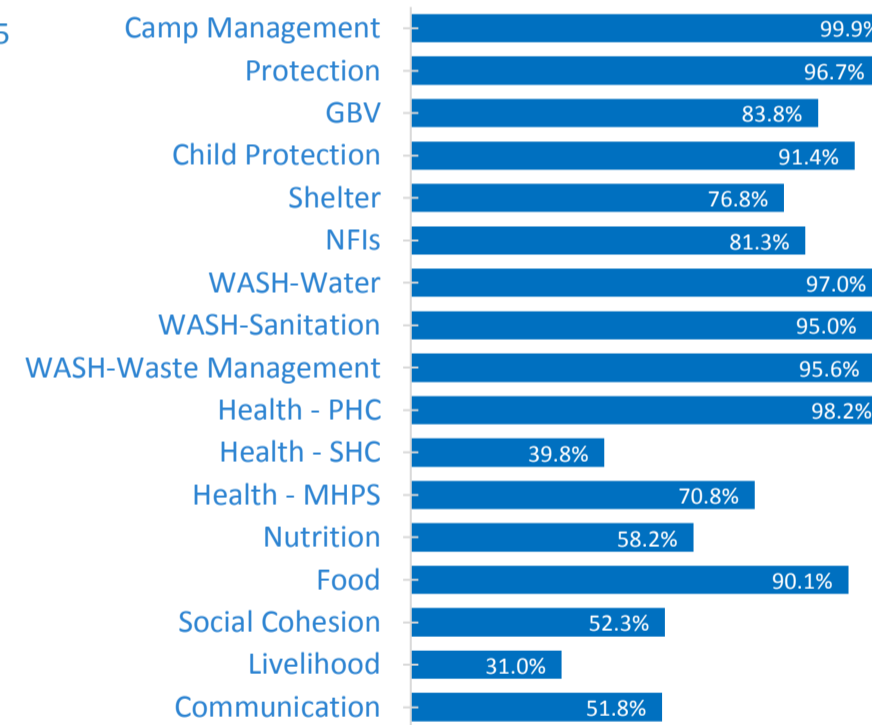

Total IDPs in Iraq (DTM)
2,317,698

IDP populations in Camps
598,082 **25.8%**

Map of FSMT submission

FSMT

- Yes (Green triangle)
- No (Red triangle)
- KR-I (Light green area)

IDP distribution by genders & ages

Distribution of the reported needs by IDP populations

Presence of sectorial partners, by populations per sites

National sectoral gap level in Camps

KRI sectoral gap level in Camps

Sources: FSTM, DTM (for total IDPs)