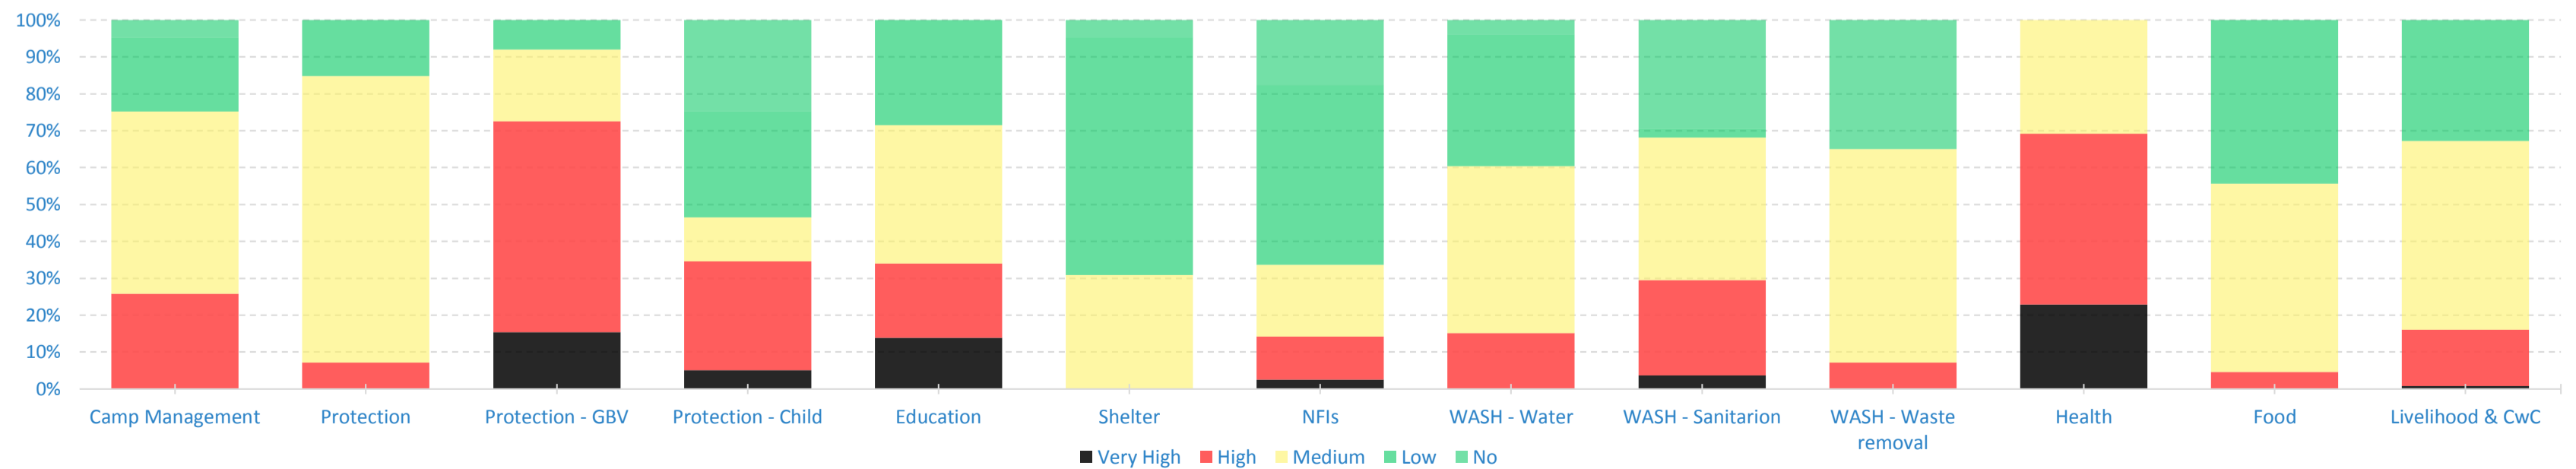

Distribution of the reported needs by IDP populations

Presence of sectorial partners, by populations per sites

National sectoral gap level in Camps

KRI sectoral gap level in Camps

Sources: FSTM, DTM (for total IDPs)

Distribution of the reported needs by IDP populations

Presence of sectorial partners, by populations per sites

Center & South sectoral gap level in Camps

Sources: FSTM, DTM (for total IDPs)