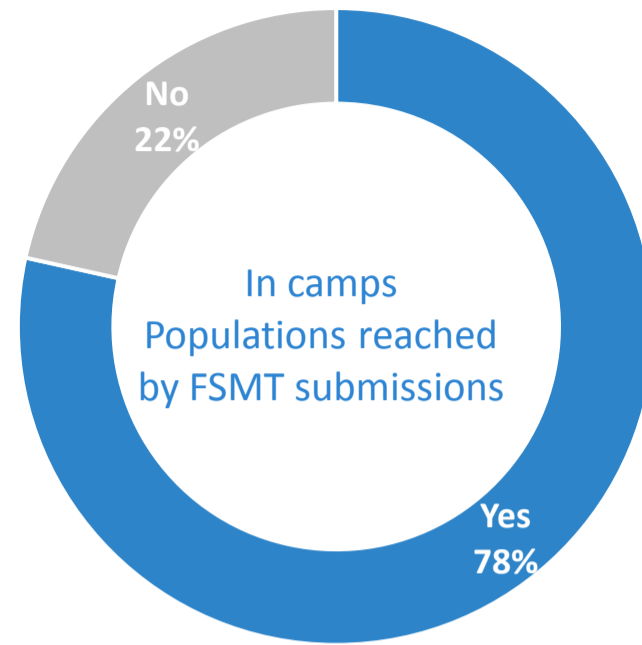

Total IDPs in Iraq (DTM)
2,317,698

IDP populations in Camps
598,082 **25.8%**

Map of FSMT submission

FSMT

- Yes (Green triangle)
- No (Red triangle)
- KR-I (Light green area)

IDP distribution by genders & ages

Distribution of the reported needs by IDP populations

Presence of sectorial partners, by populations per sites

National sectoral gap level in Camps

KRI sectoral gap level in Camps

Sources: FSTM, DTM (for total IDPs)

Distribution of the reported needs by IDP populations

Presence of sectorial partners, by populations per sites

Center & South sectoral gap level in Camps

Sources: FSTM, DTM (for total IDPs)