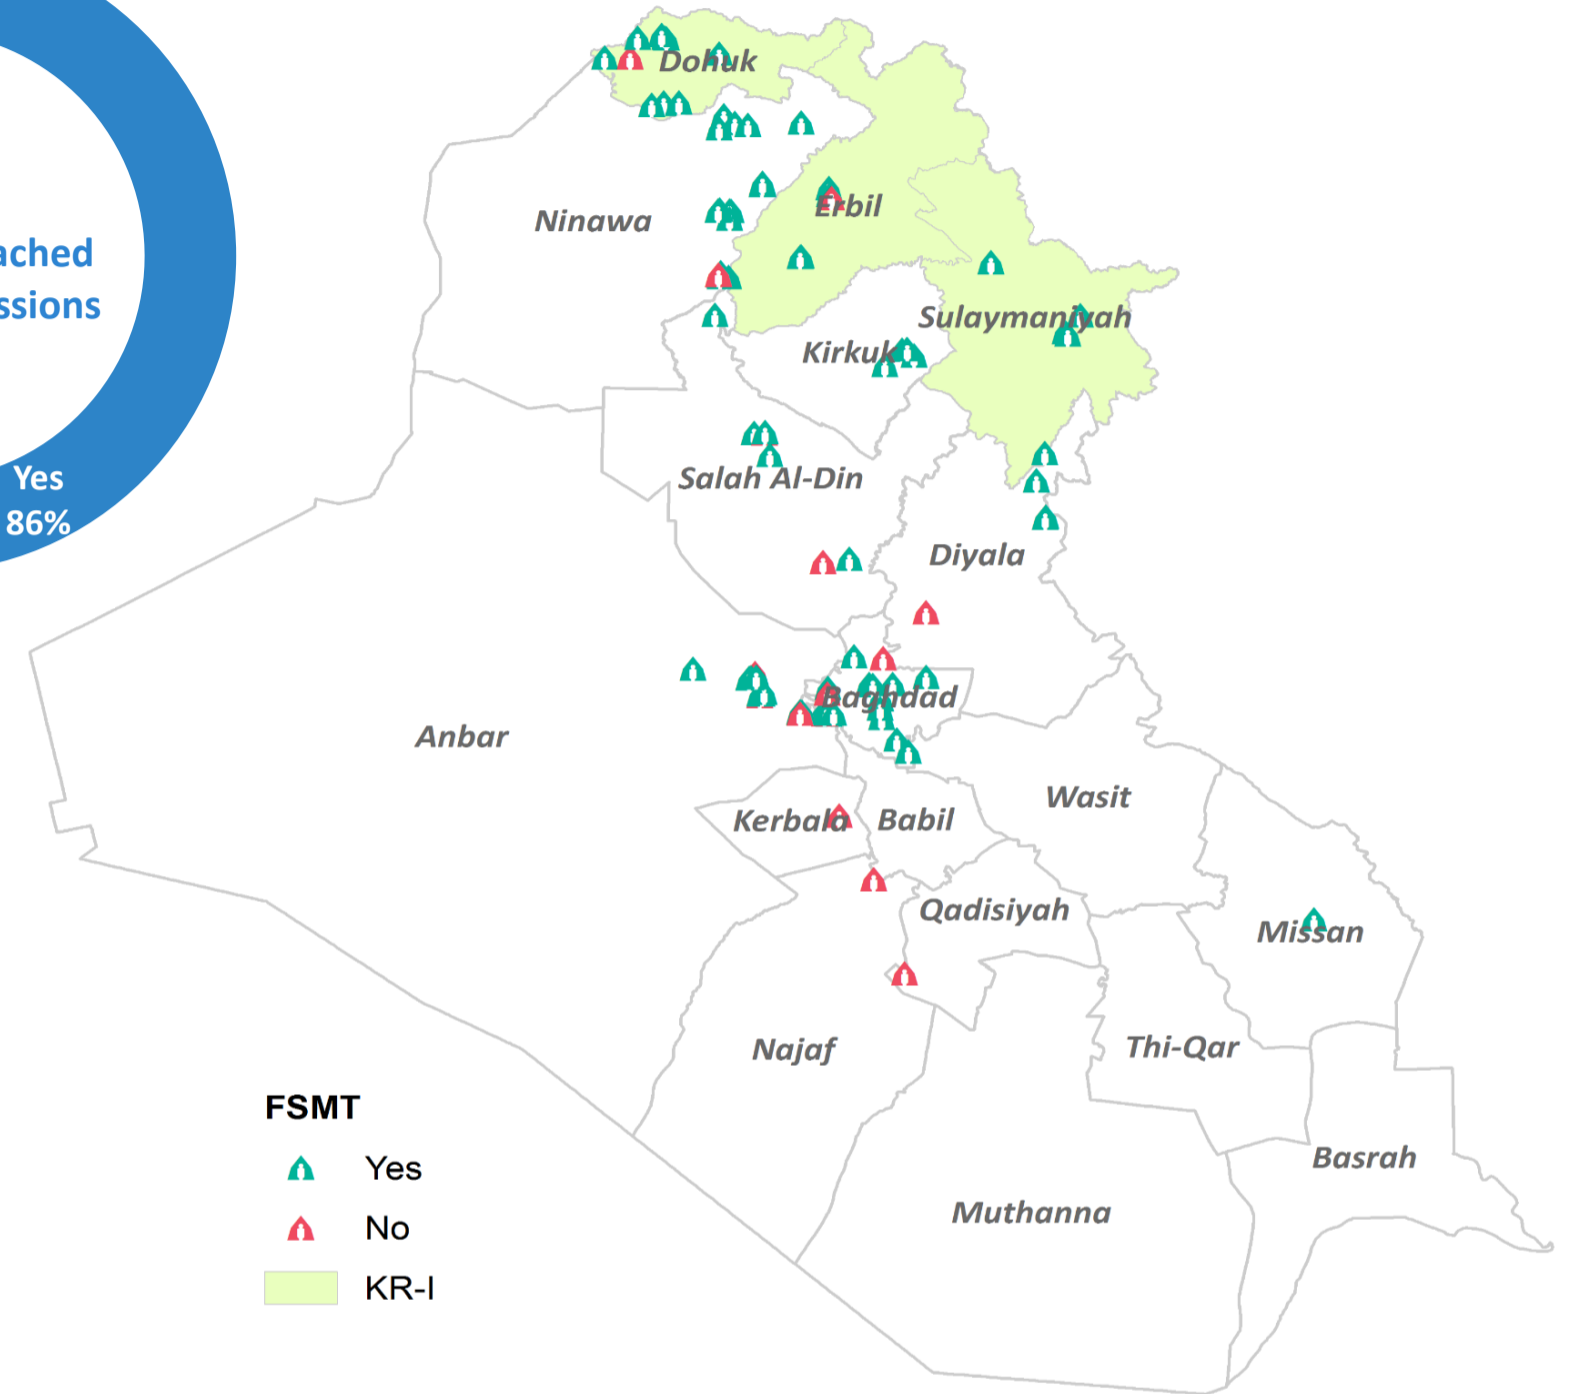

Total IDPs in Iraq (DTM)
2,317,698

IDP populations in Camps
598,082 **25.8%**

Map of FSMT submission

FSMT

- Yes (Green triangle)
- No (Red triangle)
- KR-I (Light green area)

IDP distribution by genders & ages

Distribution of the reported needs by IDP populations

Presence of sectorial partners, by populations per sites

National sectoral gap level in Camps

KRI sectoral gap level in Camps

Sources: FSTM, DTM (for total IDPs)

Distribution of the reported needs by IDP populations

Presence of sectorial partners, by populations per sites

Center & South sectoral gap level in Camps

Sources: FSTM, DTM (for total IDPs)