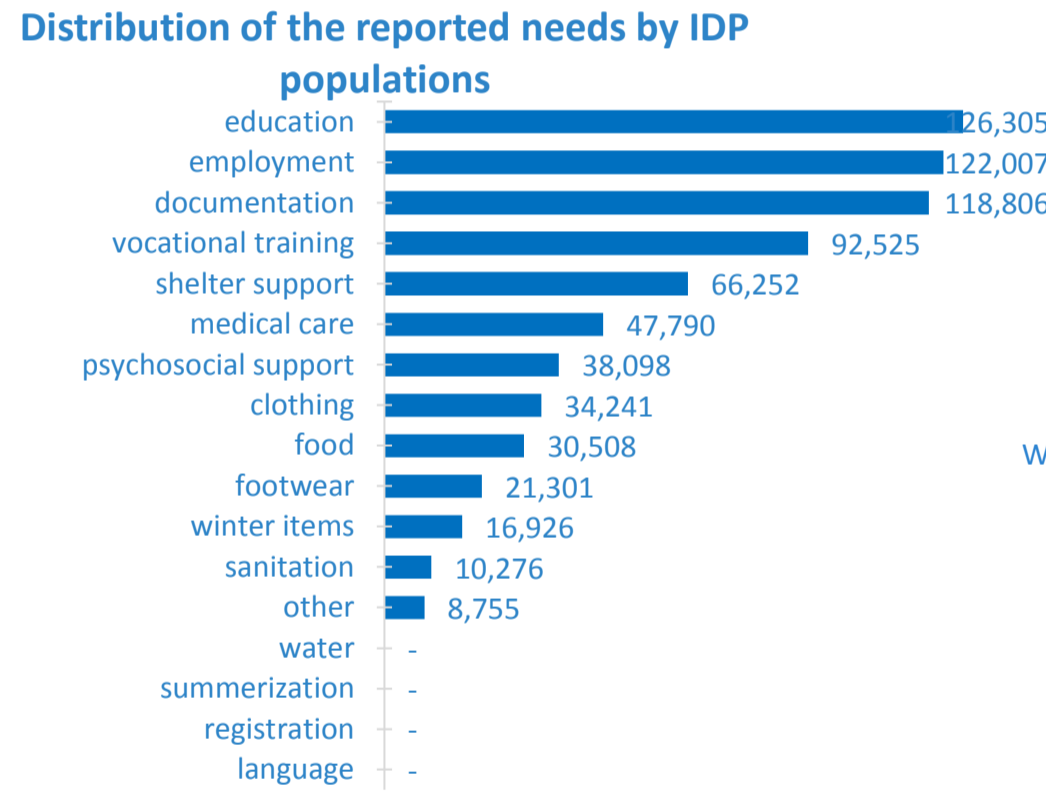

Total IDPs in Iraq (DTM)
2,317,698

IDP populations in Camps
598,082 **25.8%**

Map of FSMT submission

FSMT

- Yes (Green triangle)
- No (Red triangle)
- KR-I (Light green area)

IDP distribution by genders & ages

Distribution of the reported needs by IDP populations

Presence of sectorial partners, by populations per sites

Center & South sectoral gap level in Camps

Sources: FSTM, DTM (for total IDPs)