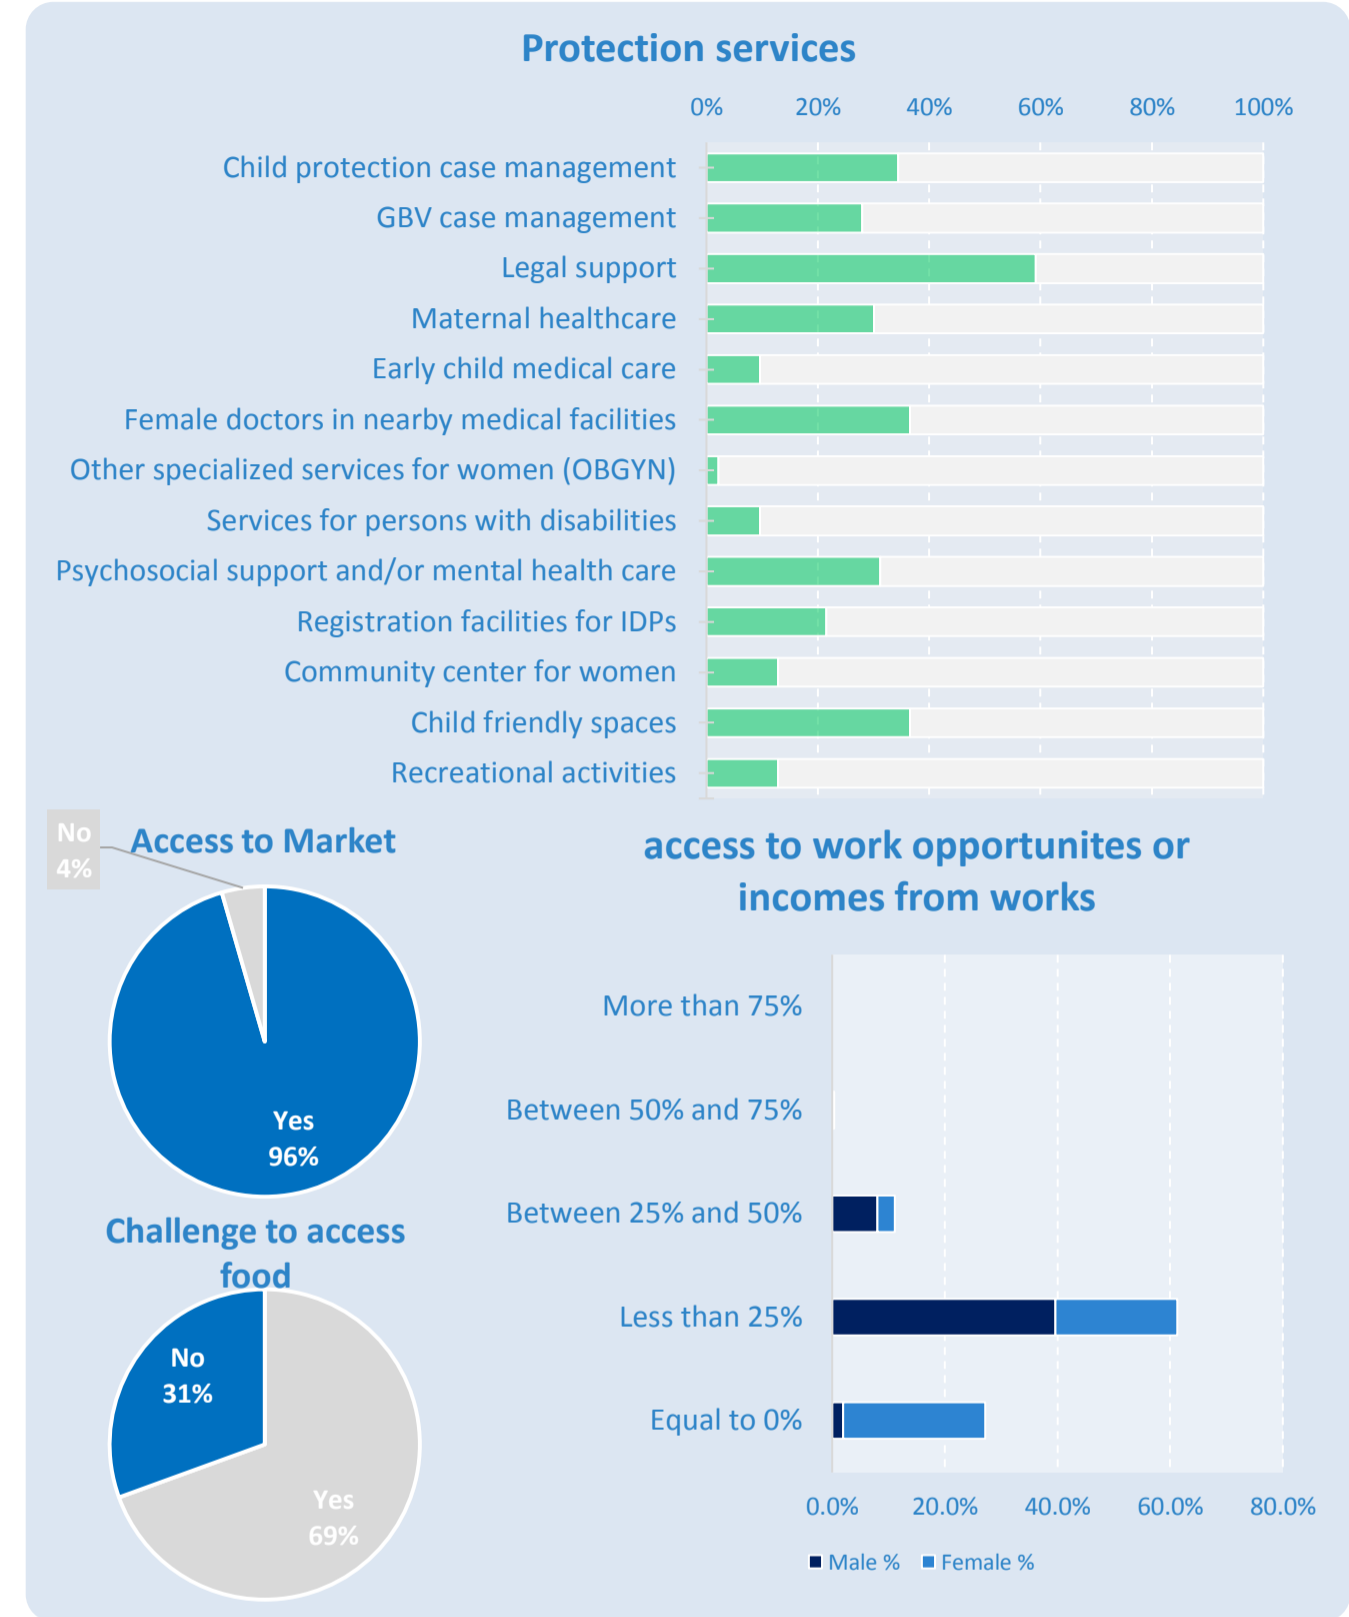

Total IDPs in Iraq (DTM)
2,317,698

IDP populations in Camps
598,082 **25.8%**

Map of FSMT submission

FSMT

- Yes (Green triangle)
- No (Red triangle)
- KR-I (Light green area)

IDP distribution by genders & ages

Distribution of the reported needs by IDP populations

Presence of sectorial partners, by populations per sites

National sectoral gap level in Camps

KRI sectoral gap level in Camps

Sources: FSTM, DTM (for total IDPs)

Distribution of the reported needs by IDP populations

Presence of sectorial partners, by populations per sites

Center & South sectoral gap level in Camps

Sources: FSTM, DTM (for total IDPs)