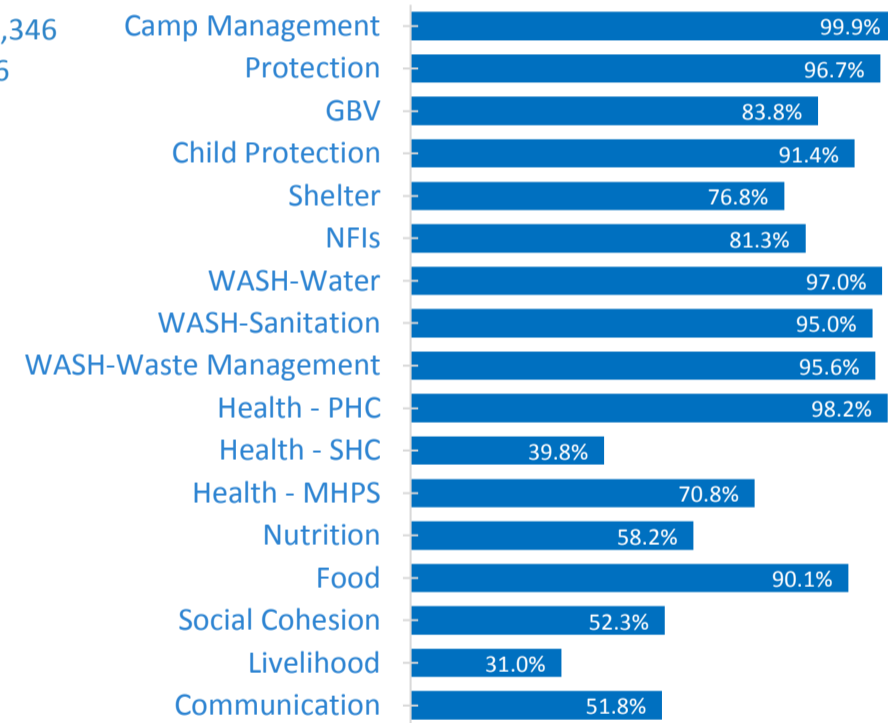

Distribution of the reported needs by IDP populations

Presence of sectorial partners, by populations per sites

National sectoral gap level in Camps

KRI sectoral gap level in Camps

Sources: FSTM, DTM (for total IDPs)

Distribution of the reported needs by IDP populations

Presence of sectorial partners, by populations per sites

Center & South sectoral gap level in Camps

Sources: FSTM, DTM (for total IDPs)