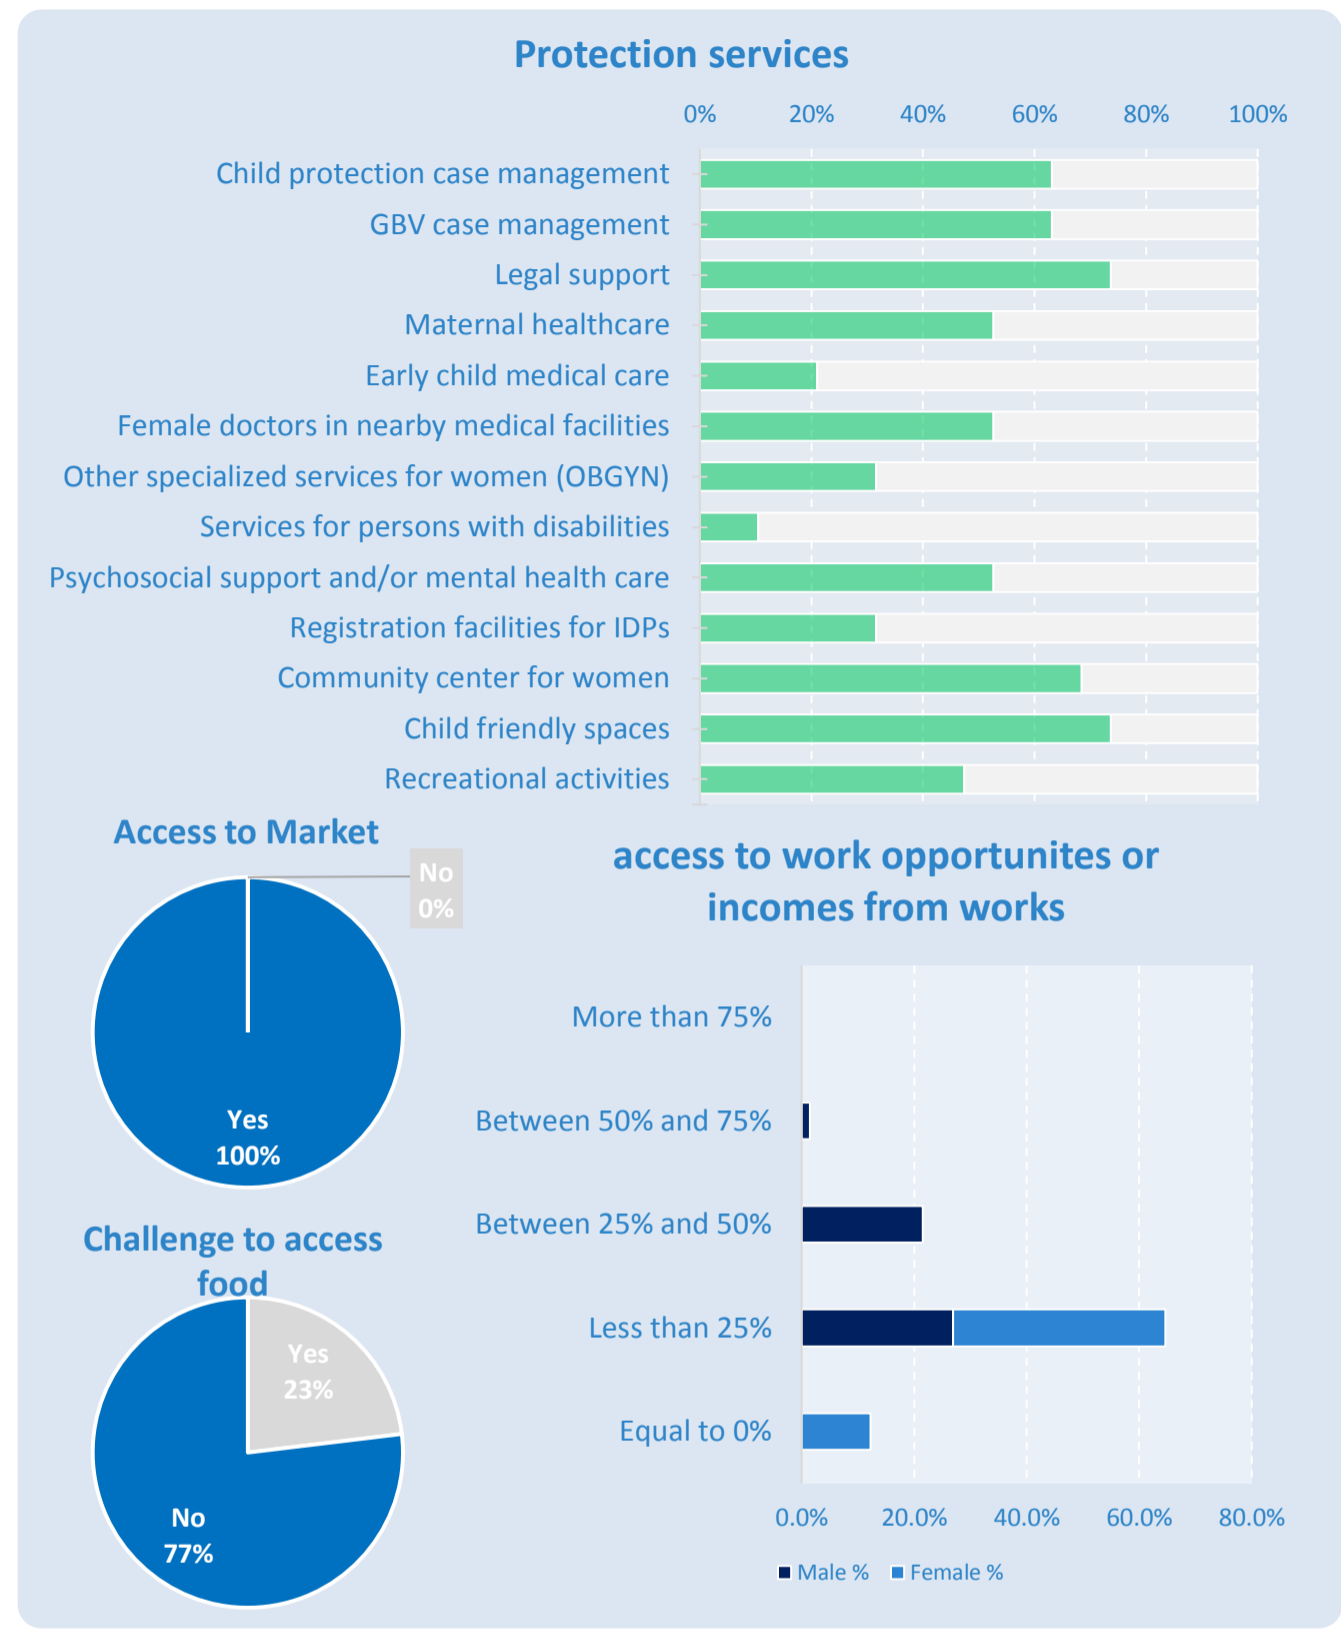

Total IDPs in Iraq (DTM)
2,317,698

IDP populations in Camps
598,082 **25.8%**

Map of FSMT submission

FSMT

- Yes (Green triangle)
- No (Red triangle)
- KR-I (Light green area)

IDP distribution by genders & ages

Distribution of the reported needs by IDP populations

Presence of sectorial partners, by populations per sites

National sectoral gap level in Camps

KRI sectoral gap level in Camps

Sources: FSTM, DTM (for total IDPs)

Distribution of the reported needs by IDP populations

Presence of sectorial partners, by populations per sites

Center & South sectoral gap level in Camps

Sources: FSTM, DTM (for total IDPs)