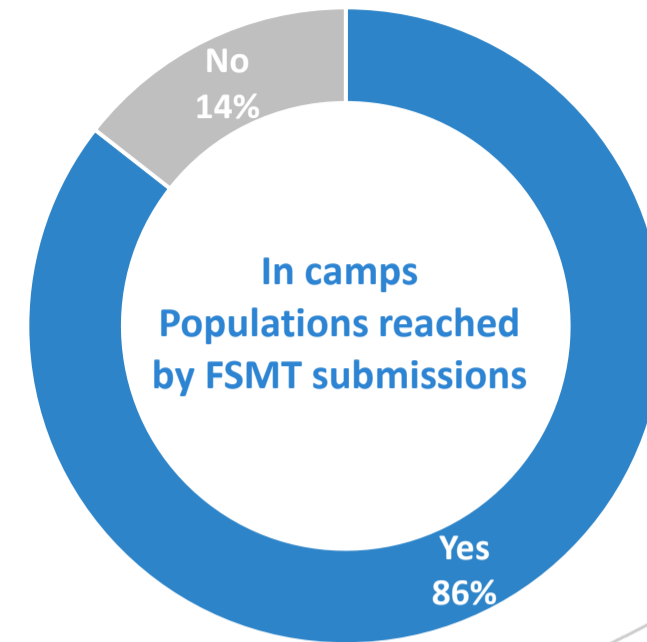

Total IDPs in Iraq (DTM)
2,317,698

IDP populations in Camps
598,082 **25.8%**

Map of FSMT submission

FSMT

- Yes (Green triangle)
- No (Red triangle)
- KR-I (Light green area)

IDP distribution by genders & ages

Distribution of the reported needs by IDP populations

Presence of sectorial partners, by populations per sites

National sectoral gap level in Camps

KRI sectoral gap level in Camps

Sources: FSTM, DTM (for total IDPs)