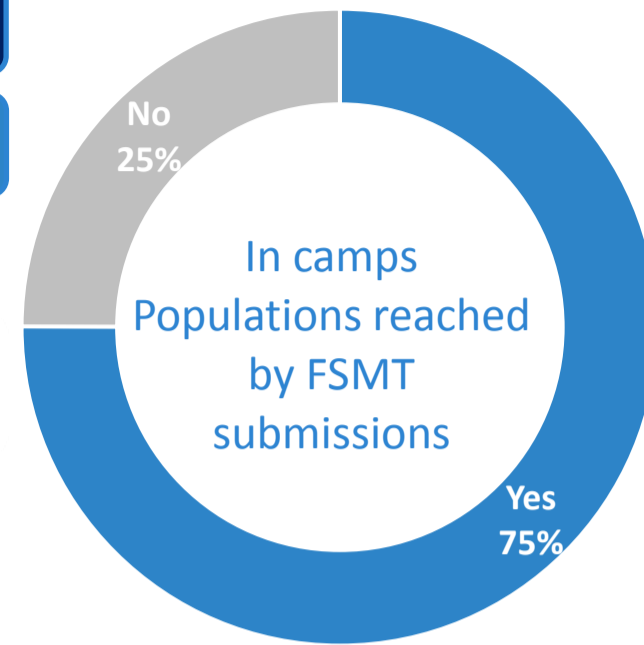

Total IDPs in Iraq (DTM)
2,317,698

IDP populations in Camps
598,082 **25.8%**

Map of FSMT submission

FSMT

- Yes (Green triangle)
- No (Red triangle)
- KR-I (Light green area)

IDP distribution by genders & ages

Distribution of the reported needs by IDP populations

Presence of sectorial partners, by populations per sites

National sectoral gap level in Camps

KRI sectoral gap level in Camps

Sources: FSTM, DTM (for total IDPs)

Distribution of the reported needs by IDP populations

Presence of sectorial partners, by populations per sites

Center & South sectoral gap level in Camps

Sources: FSTM, DTM (for total IDPs)