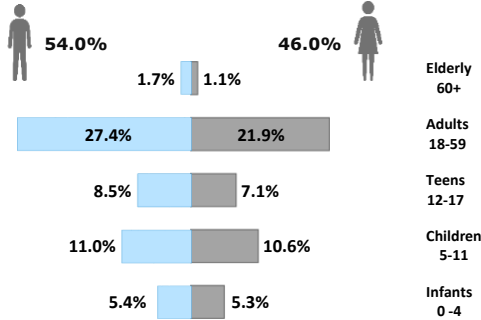

29,748 Registered Individuals

15,041 Refugees

14,707 Asylum-seekers

Country of Origin

Gender and Age Cohort breakdown

Year of Arrival

Specific Needs *

* An individual can have more than one specific need