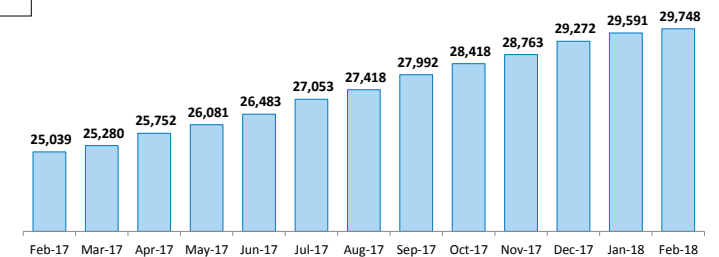

Active Registered Trend last 12 months