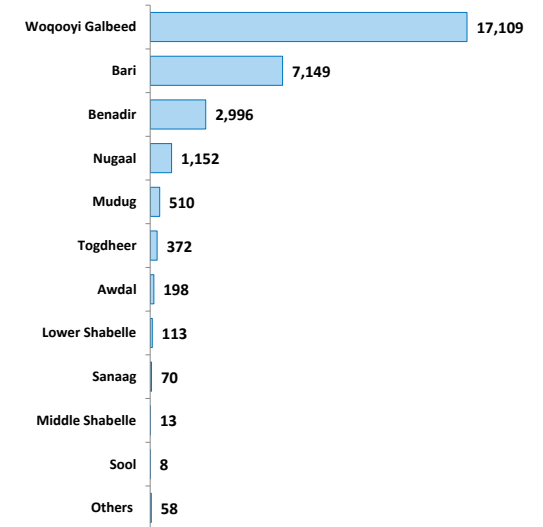

Individuals - Place of Residence