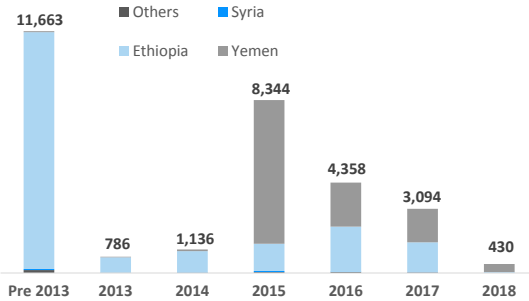

29,748 Registered Individuals

15,041 Refugees

14,707 Asylum-seekers

Country of Origin

Gender and Age Cohort breakdown

Year of Arrival

Specific Needs *

* An individual can have more than one specific need