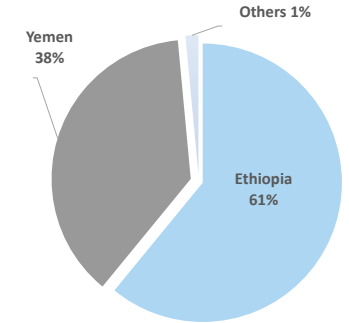

29,748 Registered Individuals

15,041 Refugees

14,707 Asylum-seekers

Country of Origin

Gender and Age Cohort breakdown

Year of Arrival

Specific Needs *

* An individual can have more than one specific need