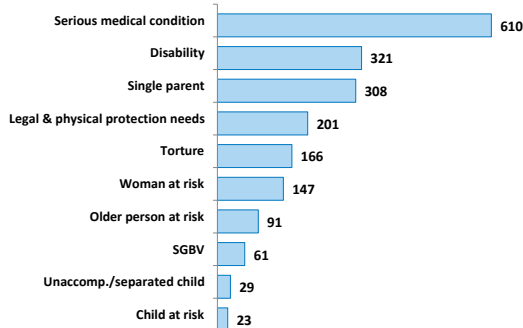

29,748 Registered Individuals

15,041 Refugees

14,707 Asylum-seekers

Country of Origin

Gender and Age Cohort breakdown

Year of Arrival

Specific Needs *

* An individual can have more than one specific need