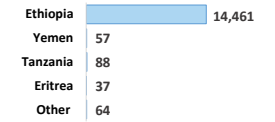

29,748 Registered Individuals

15,041 Refugees

14,707 Asylum-seekers

Country of Origin

Gender and Age Cohort breakdown

Year of Arrival

Specific Needs *

* An individual can have more than one specific need