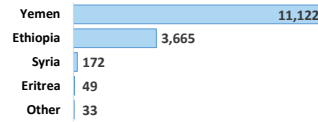

29,748 Registered Individuals

15,041 Refugees

14,707 Asylum-seekers

Country of Origin

Gender and Age Cohort breakdown

Year of Arrival

Specific Needs *

* An individual can have more than one specific need