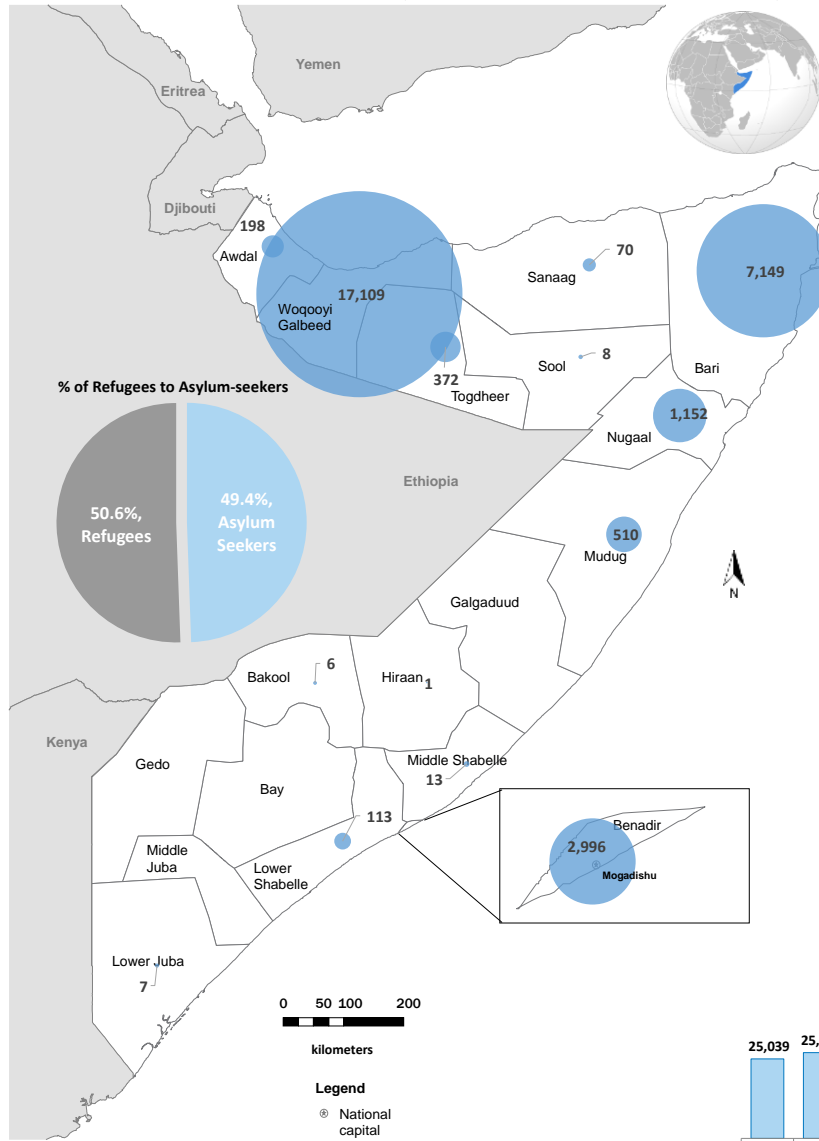

29,748 Registered Individuals

15,041 Refugees

14,707 Asylum-seekers

Country of Origin

Gender and Age Cohort breakdown

Year of Arrival

Specific Needs *

* An individual can have more than one specific need

Individuals - Place of Residence

Active Registered Trend last 12 months

The boundaries and names shown and the designations used on this map do not imply official endorsement or acceptance by the United Nations. Printing date: 06 Mar 2018
 Sources: UNHCR Author: UNHCR Somalia Feedback: sommoret@unhcr.org
 Somalia Portal Page: <https://data2.unhcr.org/en/situations/horn?id=197>

UNHCR is grateful for the generous contributions of donors who have directly contributed to the UNHCR Somalia operation in 2018