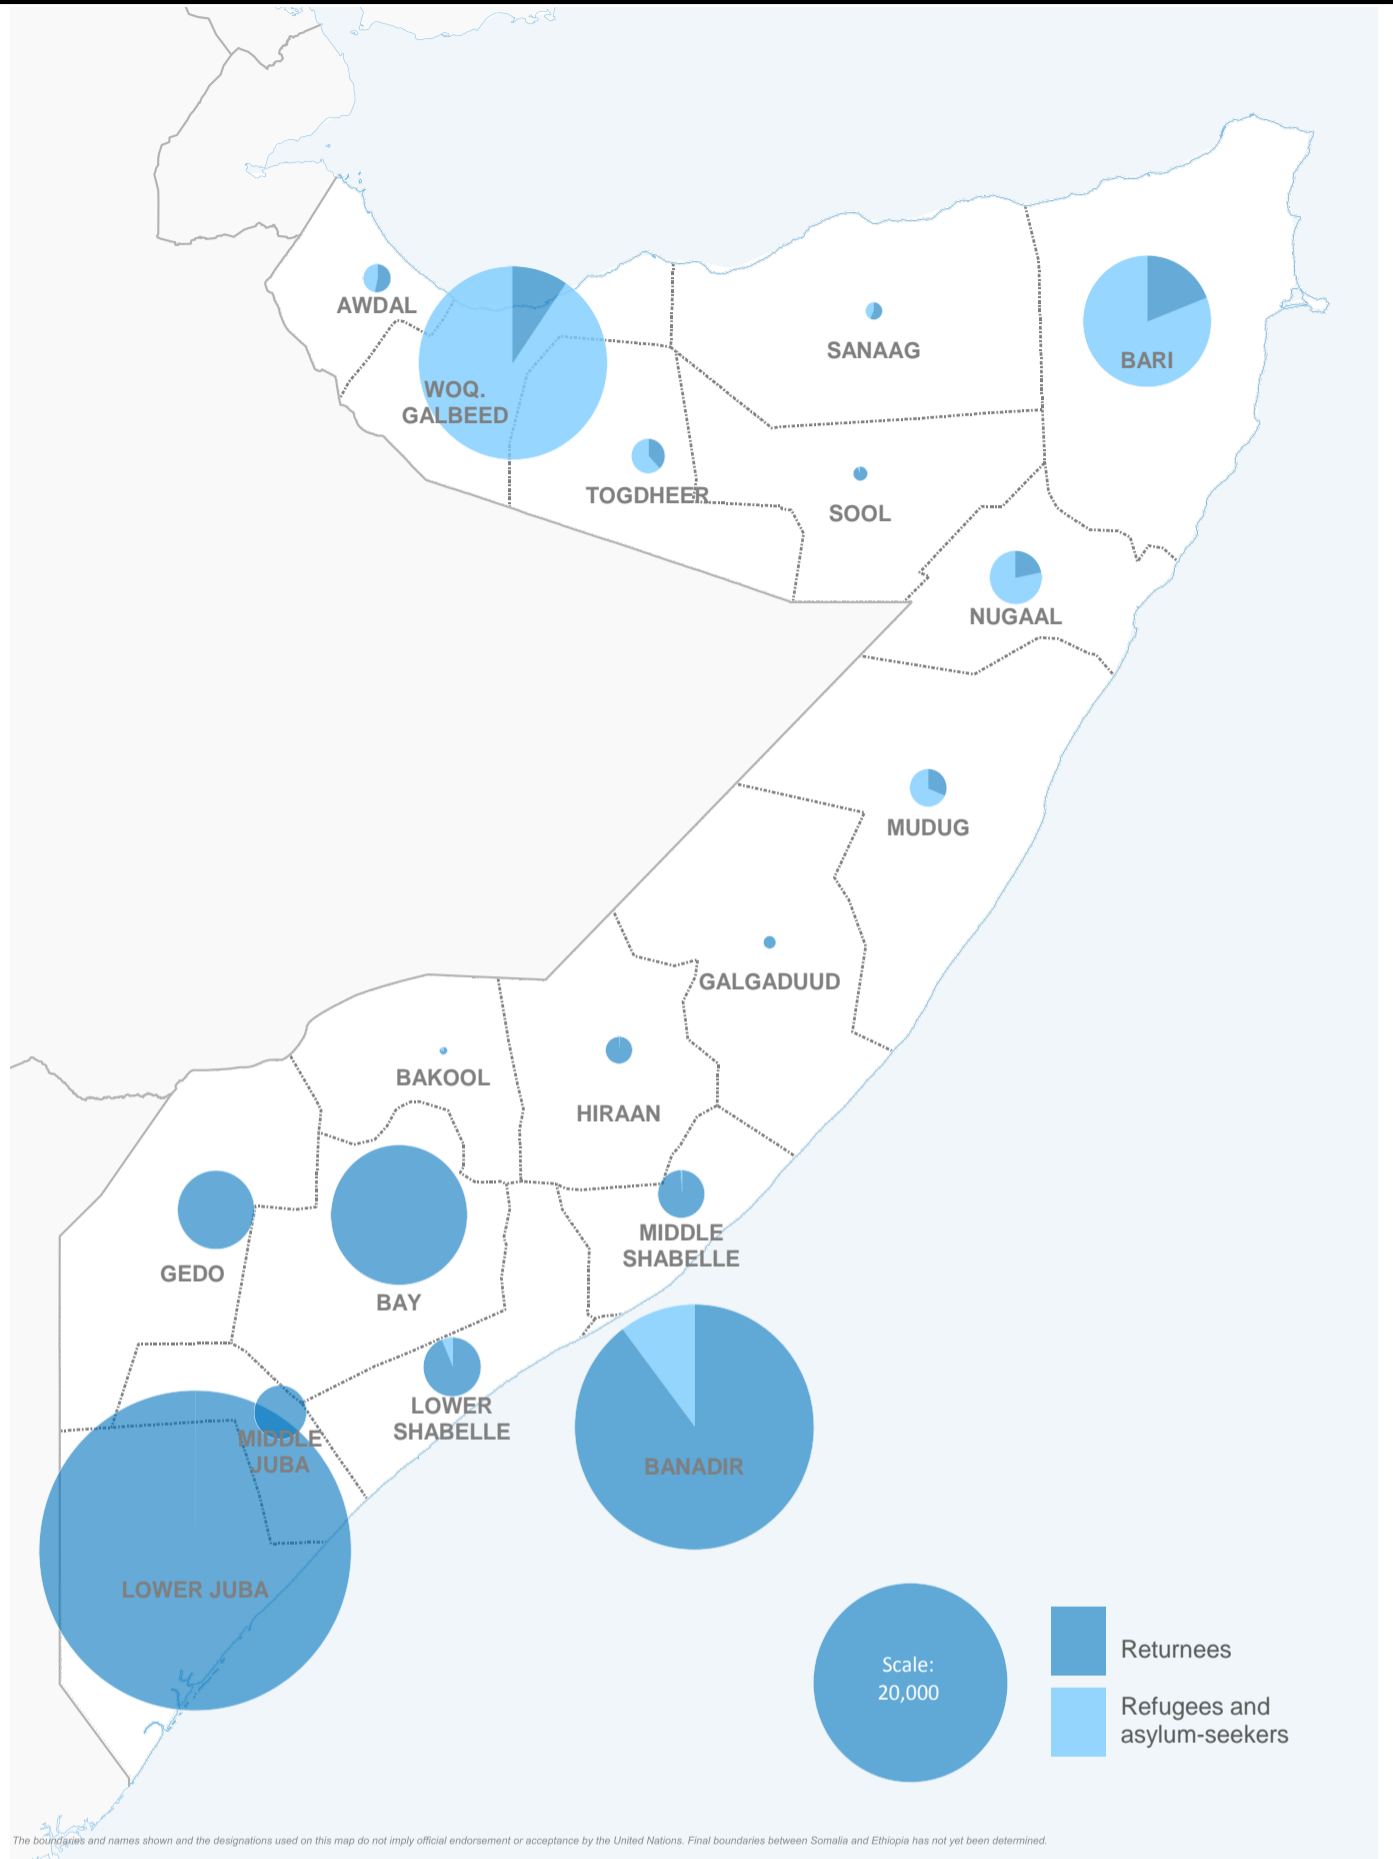

SOMALIA

Refugee, asylum-seekers and returnees at 28 February 2018

 **29,748**
refugees & asylum-seekers

Destination	Ethiopia	Yemen	Other
Woq. Galbeed	11,598	5,198	289
Bari	4,674	2,390	17
Nugaal	1,062	86	4
Mudug	504	6	0
Togdheer	227	120	36
Awdal	31	158	7
Banadir	17	3,016	90
Sanaag	7	63	0
Sool	1	7	0
Mid. Shabelle	0	13	0
Low. Shabelle	0	7	0
Other	5	115	0
TOTAL	18,126	11,179	443

 **114,748**
refugee returnees (2014 - 2018)

The total return figures include **637** returns from other countries such as Djibouti (600), Eritrea, Ethiopia and Pakistan.

Destination	Kenya	Yemen
Lower Juba	50,033	1,476
Banadir	13,904	13,259
Bay	8,850	1,050
Gedo	2,867	270
Middle Juba	1,473	0
Mid Shabelle	787	366
Lower Shabelle	101	1,565
Hiraan	32	356
Nugaal	12	308
Bari	12	1,654
Galgaduud	7	83
Other	17	2,698
Unreg. Yemen		12,938
TOTAL	78,088	36,023

 **78,088**
refugee returnees from Kenya (2014 - 2018)

Data on destinations for returnees from Kenya are generally based on the place of initial return. In the case of arrivals by road convoy in 2017, the final destination declared on arrival is used.

RETURNEES FROM KENYA BY MONTH

 **36,023**
refugee returnees from Yemen (2015 - 2018)

For Somali returnees from Yemen, individual details are recorded by authorities at port of arrival and provided to UNHCR for some 60% of all Somali arrivals. Destinations for returnees from Yemen are shown in the map only for this subset.