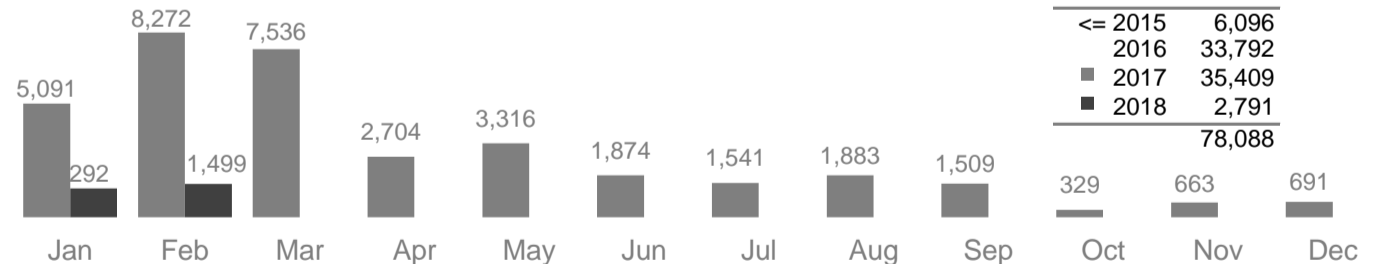

RETURNEES FROM KENYA BY MONTH