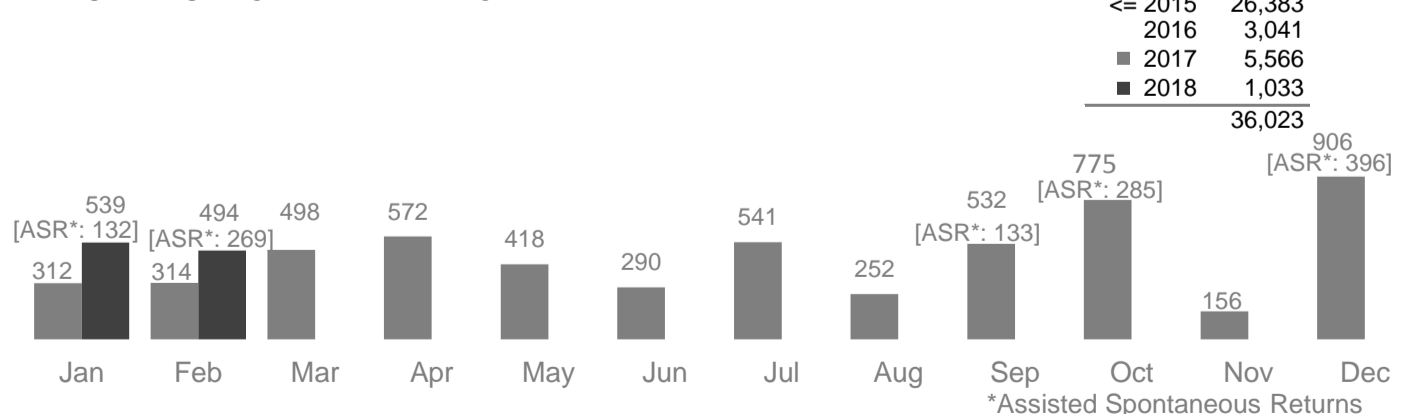

RETURNEES FROM YEMEN BY MONTH