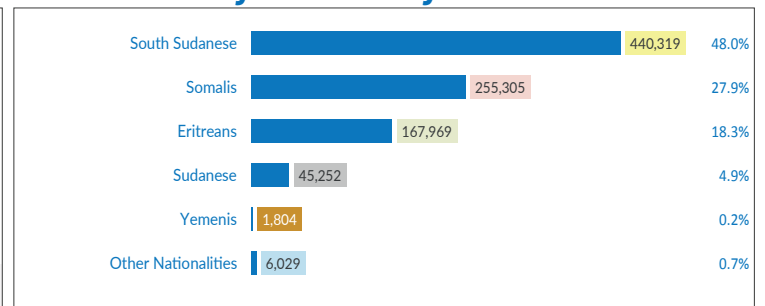

Breakdown by nationality