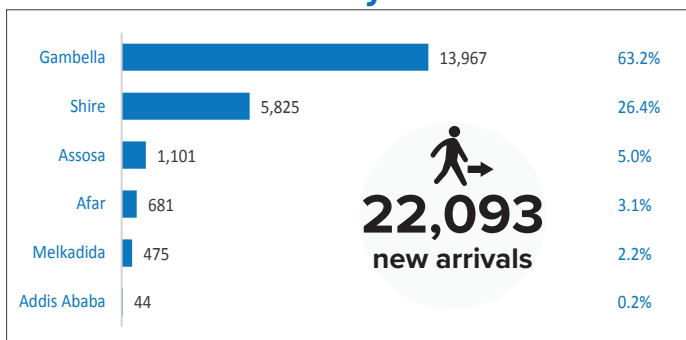

New arrivals trends by location | 2018