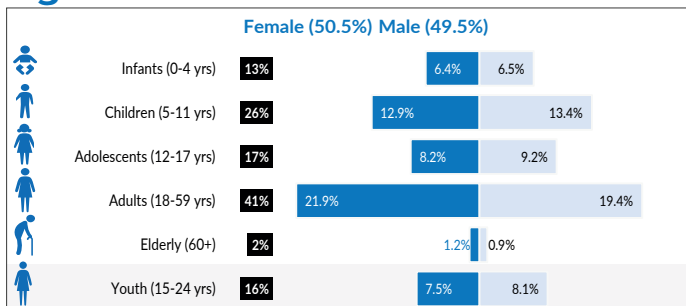

## Refugees and Asylum-seekers

as of 31 March 2018

### Age/Gender breakdown