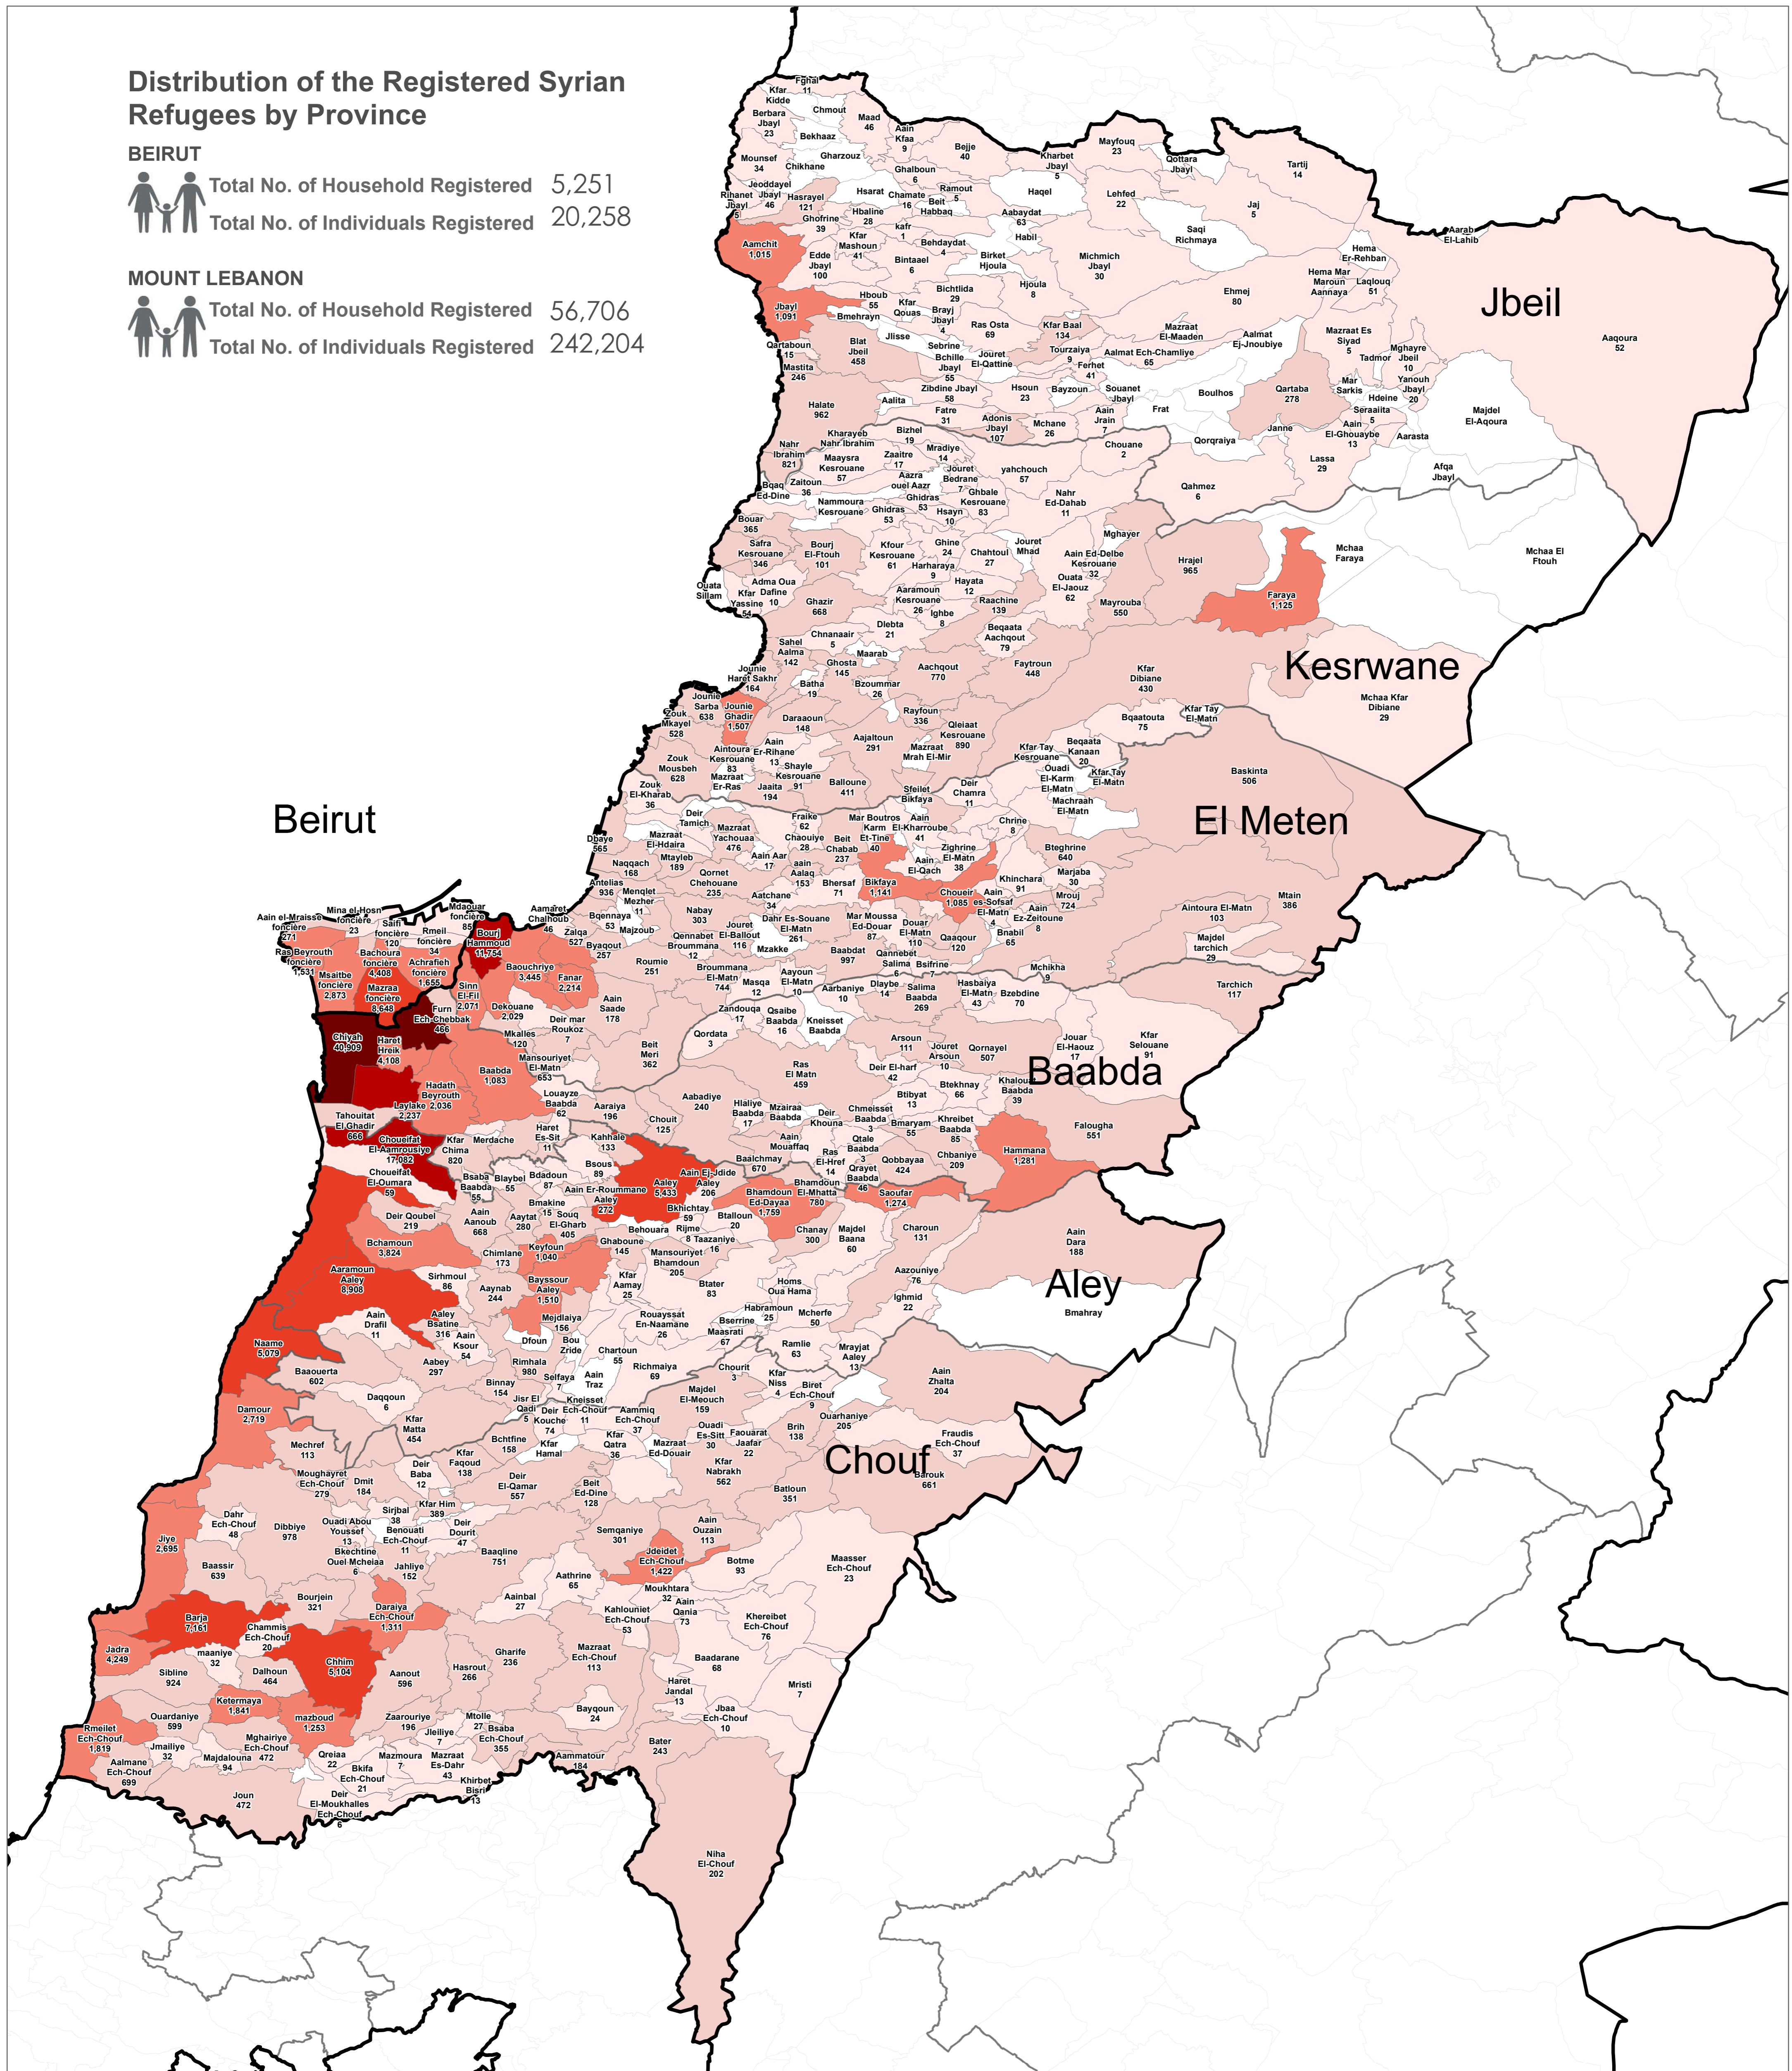

Distribution of the Registered Syrian Refugees by Province

BEIRUT

Total No. of Household Registered 5,251
Total No. of Individuals Registered 20,258

MOUNT LEBANON

Total No. of Household Registered 56,706
Total No. of Individuals Registered 242,204

Notes

Data Sources:
- Lebanese Border, Caza and Cadastral Boundaries: NPMP/LT 2005.
- Geographic Projection WGS 1984

Registered Refugees Figures by UNHCR as of 28 February 2018.
For more information contact Diana El Habr at elhabr@unhcr.org

GIS and Mapping by UNHCR. For information and updates contact Jad Ghosn: ghosn@unhcr.org
Maroun Sader: sader@unhcr.org

NPMP/LT: National Physical Master Plan for the Lebanese Territory