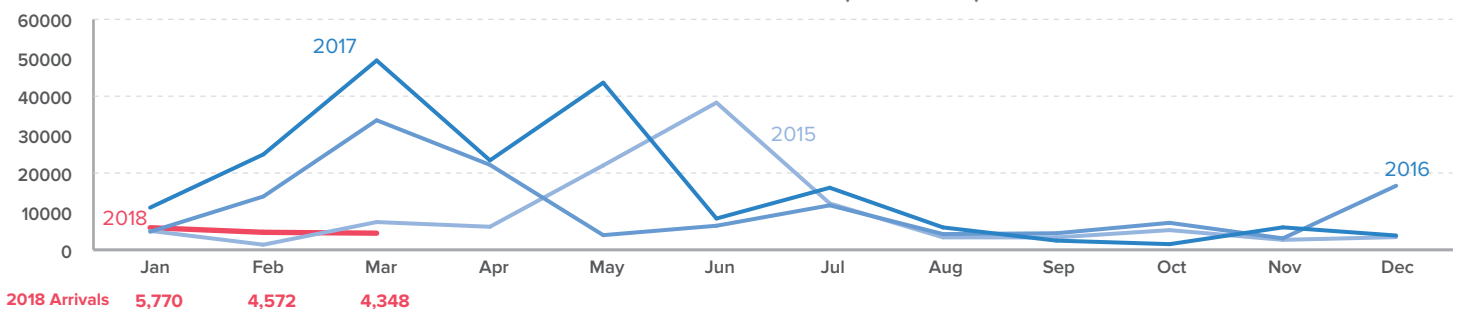

Total number of refugees*	768,830
Pre-Dec 2013 refugees	352,212
Post-Dec 2013 refugees	416,618
Total arrivals in 2018	14,690
Total arrivals in Mar 2018	4,348

*Additional sources estimate a total of 1.3 million South Sudanese refugees in Sudan; however, data requires verification.

REPRODUCTIVE-AGED WOMEN/GIRLS (13-49 YRS)**

HOUSEHOLD DISTRIBUTION**

2018 ARRIVALS BY STATE

March 2018 ARRIVALS BY STATE

MONTHLY ARRIVAL TRENDS (2015-2018)

The boundaries and names shown and the designations used on this map do not imply official endorsement or acceptance by the United Nations.