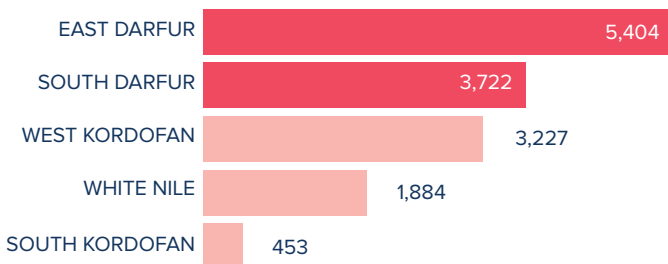

Total number of refugees*	768,830
Pre-Dec 2013 refugees	352,212
Post-Dec 2013 refugees	416,618
Total arrivals in 2018	14,690
Total arrivals in Mar 2018	4,348

*Additional sources estimate a total of 1.3 million South Sudanese refugees in Sudan; however, data requires verification.

POPULATION BY STATE

AGE-GENDER BREAKDOWN **

POPULATION DISTRIBUTION REGISTRATION PROGRESS

**Population distribution statistics are based on biometrically registered individuals only

SCHOOL-AGED CHILDREN (6-17 YRS) **

REPRODUCTIVE-AGED WOMEN/GIRLS (13-49 YRS)**

HOUSEHOLD DISTRIBUTION**

2018 ARRIVALS BY STATE

March 2018 ARRIVALS BY STATE

MONTHLY ARRIVAL TRENDS (2015-2018)

The boundaries and names shown and the designations used on this map do not imply official endorsement or acceptance by the United Nations.