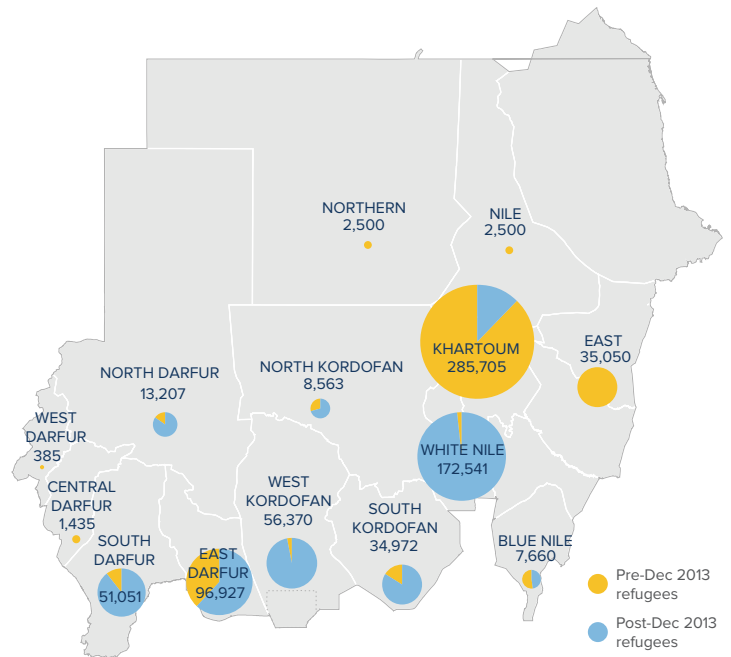

Total number of refugees*	768,830
Pre-Dec 2013 refugees	352,212
Post-Dec 2013 refugees	416,618
Total arrivals in 2018	14,690
Total arrivals in Mar 2018	4,348

*Additional sources estimate a total of 1.3 million South Sudanese refugees in Sudan; however, data requires verification.

POPULATION BY STATE

AGE-GENDER BREAKDOWN **

POPULATION DISTRIBUTION REGISTRATION PROGRESS

**Population distribution statistics are based on biometrically registered individuals only

SCHOOL-AGED CHILDREN (6-17 YRS) **

REPRODUCTIVE-AGED WOMEN/GIRLS (13-49 YRS)**

HOUSEHOLD DISTRIBUTION**

2018 ARRIVALS BY STATE

March 2018 ARRIVALS BY STATE

MONTHLY ARRIVAL TRENDS (2015-2018)

The boundaries and names shown and the designations used on this map do not imply official endorsement or acceptance by the United Nations.