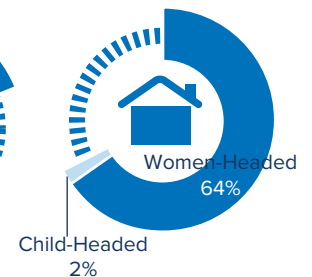

Total number of refugees*	768,830
Pre-Dec 2013 refugees	352,212
Post-Dec 2013 refugees	416,618
Total arrivals in 2018	14,690
Total arrivals in Mar 2018	4,348

*Additional sources estimate a total of 1.3 million South Sudanese refugees in Sudan; however, data requires verification.

POPULATION BY STATE

AGE-GENDER BREAKDOWN **

POPULATION DISTRIBUTION REGISTRATION PROGRESS

**Population distribution statistics are based on biometrically registered individuals only

SCHOOL-AGED CHILDREN (6-17 YRS) **

REPRODUCTIVE-AGED WOMEN/GIRLS (13-49 YRS)**

HOUSEHOLD DISTRIBUTION**

2018 ARRIVALS BY STATE

March 2018 ARRIVALS BY STATE

MONTHLY ARRIVAL TRENDS (2015-2018)

The boundaries and names shown and the designations used on this map do not imply official endorsement or acceptance by the United Nations.