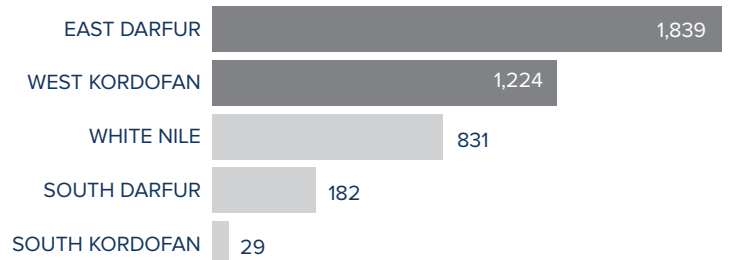

REPRODUCTIVE-AGED WOMEN/GIRLS (13-49 YRS)**

HOUSEHOLD DISTRIBUTION**

2018 ARRIVALS BY STATE

March 2018 ARRIVALS BY STATE

MONTHLY ARRIVAL TRENDS (2015-2018)

The boundaries and names shown and the designations used on this map do not imply official endorsement or acceptance by the United Nations.