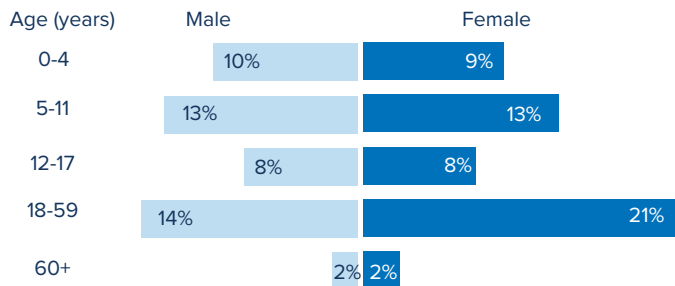

Total number of refugees*	768,830
Pre-Dec 2013 refugees	352,212
Post-Dec 2013 refugees	416,618
Total arrivals in 2018	14,690
Total arrivals in Mar 2018	4,348

*Additional sources estimate a total of 1.3 million South Sudanese refugees in Sudan; however, data requires verification.

POPULATION BY STATE

AGE-GENDER BREAKDOWN **

POPULATION DISTRIBUTION REGISTRATION PROGRESS

**Population distribution statistics are based on biometrically registered individuals only

SCHOOL-AGED CHILDREN (6-17 YRS) **