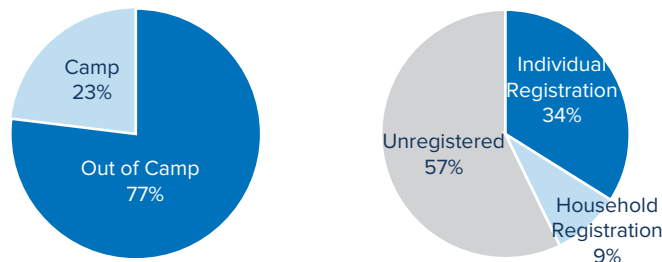

Total number of refugees*	768,830
Pre-Dec 2013 refugees	352,212
Post-Dec 2013 refugees	416,618
Total arrivals in 2018	14,690
Total arrivals in Mar 2018	4,348

*Additional sources estimate a total of 1.3 million South Sudanese refugees in Sudan; however, data requires verification.

POPULATION BY STATE

AGE-GENDER BREAKDOWN **

POPULATION DISTRIBUTION REGISTRATION PROGRESS

**Population distribution statistics are based on biometrically registered individuals only

SCHOOL-AGED CHILDREN (6-17 YRS) **