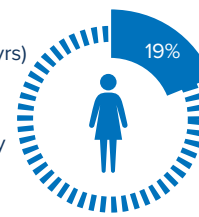

Total number of refugees*	768,830
Pre-Dec 2013 refugees	352,212
Post-Dec 2013 refugees	416,618
Total arrivals in 2018	14,690
Total arrivals in Mar 2018	4,348

*Additional sources estimate a total of 1.3 million South Sudanese refugees in Sudan; however, data requires verification.

POPULATION BY STATE

AGE-GENDER BREAKDOWN **

POPULATION DISTRIBUTION REGISTRATION PROGRESS

**Population distribution statistics are based on biometrically registered individuals only

SCHOOL-AGED CHILDREN (6-17 YRS) **

REPRODUCTIVE-AGED WOMEN/GIRLS (13-49 YRS)**

HOUSEHOLD DISTRIBUTION**

2018 ARRIVALS BY STATE

March 2018 ARRIVALS BY STATE

MONTHLY ARRIVAL TRENDS (2015-2018)

The boundaries and names shown and the designations used on this map do not imply official endorsement or acceptance by the United Nations.