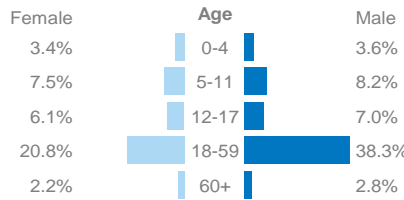

Refugees & asylum-seekers age, gender breakdown