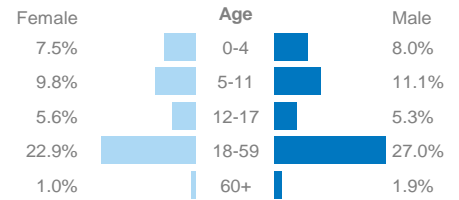

Assisted spontaneous returns age, gender breakdown