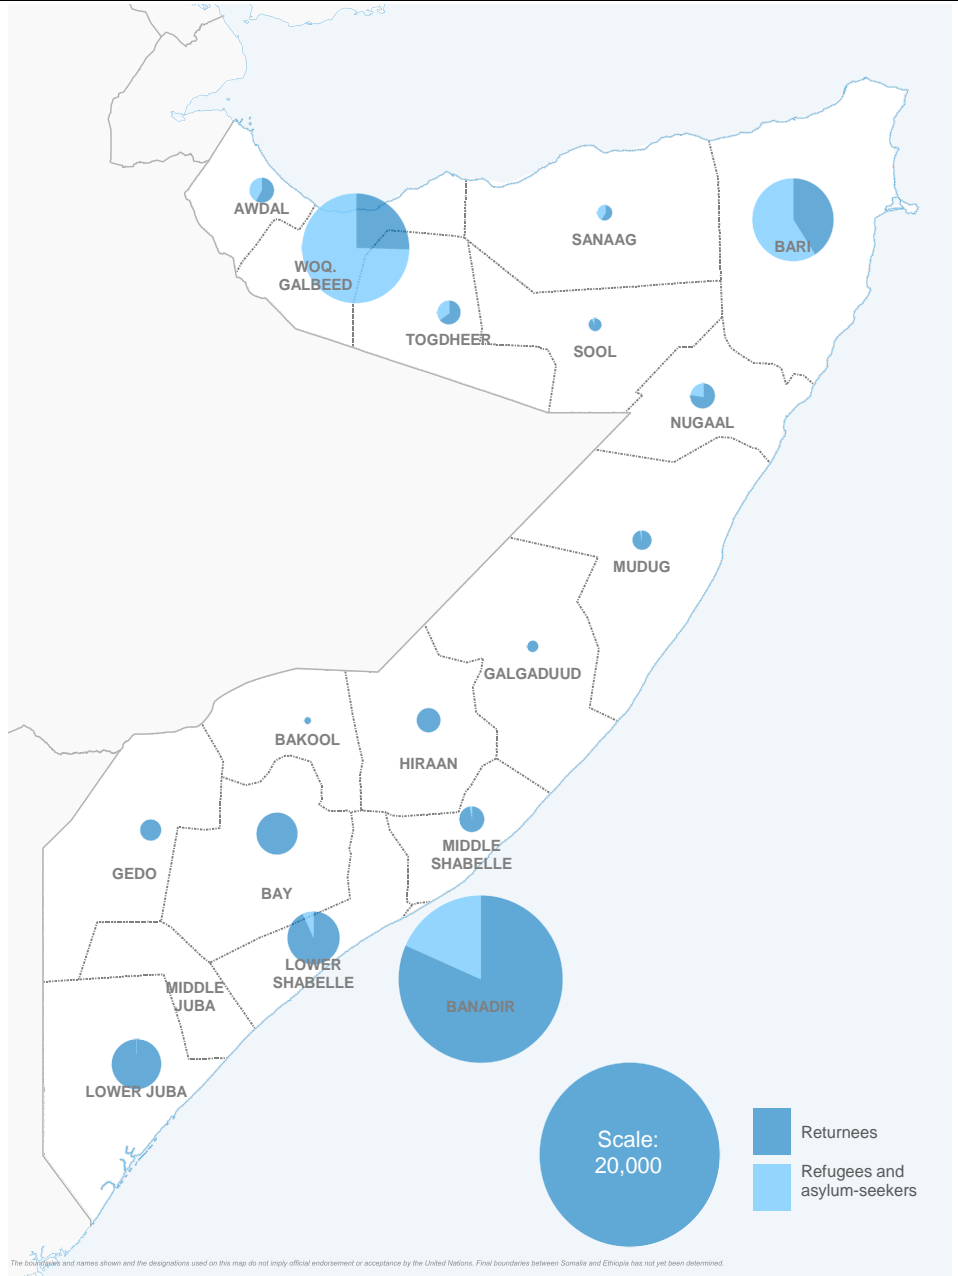

SOMALIA

Arrivals from Yemen at 31 March 2018

11,367

refugees & asylum-seekers from Yemen

Destination region	REF & ASY
Woqooyi Galbeed	5,323
Banadir	3,045
Bari	2,413
Awdal	161
Togdheer	124
Lower Shabelle	113
Nugaal	90
Sanaag	63
Middle Shabelle	13
Lower Juba	7
Sool	7
Other	8
TOTAL	11,367

36,497

refugee returnees from Yemen (2014 - 2018)

For Somali returnees from Yemen, individual details are recorded by authorities at port of arrival and provided to UNHCR for some 60% of all Somali arrivals. Destinations for returnees from Yemen are shown in the map only for this subset.

Destination region	Returns from Yemen
Banadir	13,517
Woq. Galbeed	1,813
Bari	1,677
Lower Shabelle	1,585
Lower Juba	1,523
Bay	1,069
Mid Shabelle	390
Hiraan	363
Nugaal	309
Gedo	283
Other	1,002
Unreg. Yemen	12,96
TOTAL	36,497