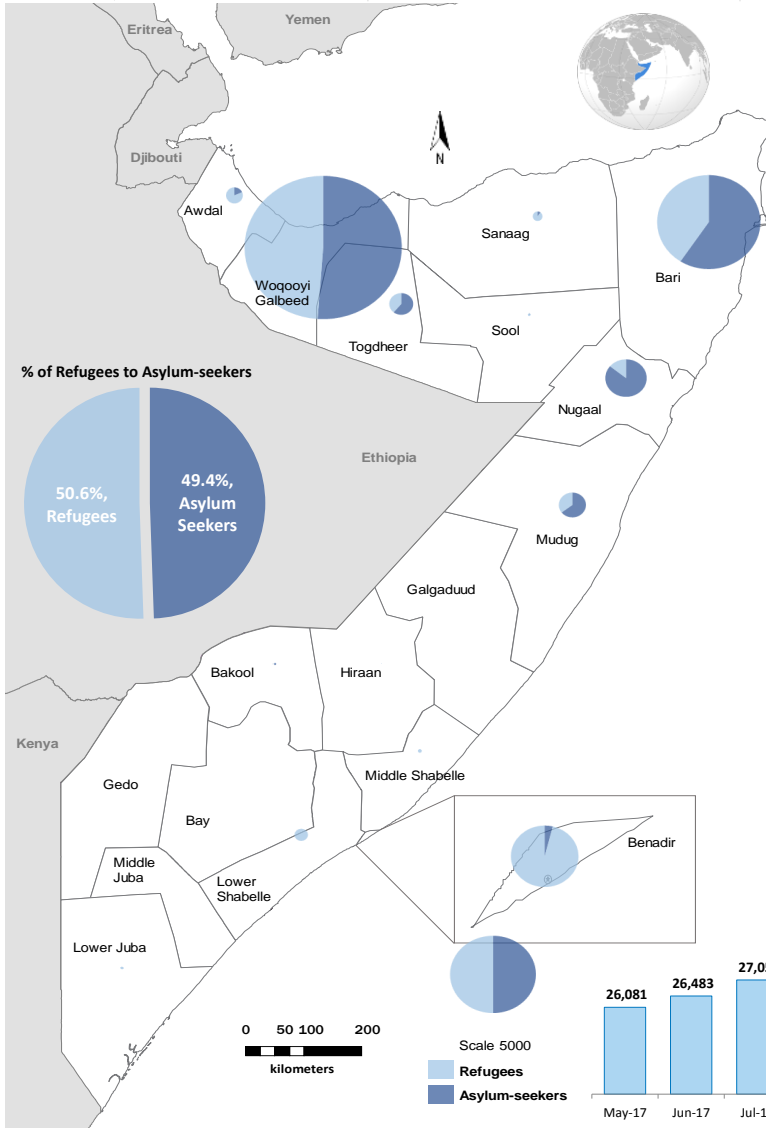

30,506 Registered Individuals

15,422 Refugees

15,084 Asylum-seekers

Country of Origin

Gender and Age Cohort breakdown

Year of Arrival

Specific Needs *

* An individual can have more than one specific need

Individuals - Place of Residence

Active Registered Trend last 12 months

The boundaries and names shown and the designations used on this map do not imply official endorsement or acceptance by the United Nations. Printing date: 03 May 2018
Sources: UNHCR Author: UNHCR Somalia Feedback: sommoret@unhcr.org
Somalia Portal Page: <https://data2.unhcr.org/en/situations/horn?id=197>

UNHCR is grateful for the generous contributions of donors who have directly contributed to the UNHCR Somalia operation in 2018