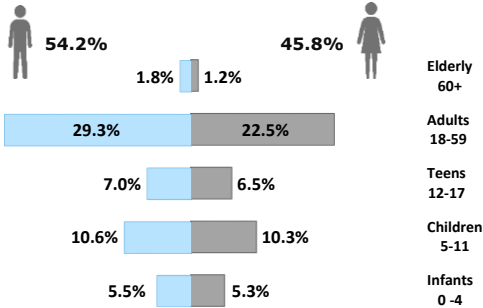

30,506 Registered Individuals

15,422 Refugees

15,084 Asylum-seekers

Country of Origin

Gender and Age Cohort breakdown

Year of Arrival

Specific Needs *

* An individual can have more than one specific need