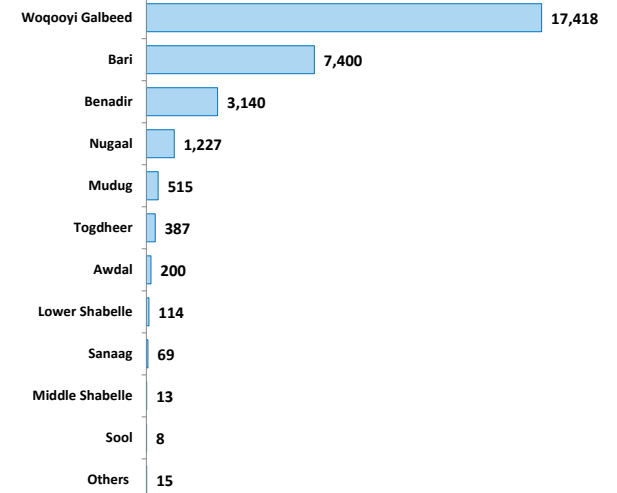

Individuals - Place of Residence