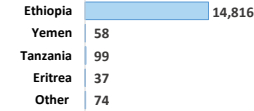

30,506 Registered Individuals

15,422 Refugees

15,084 Asylum-seekers

Country of Origin

Gender and Age Cohort breakdown

Year of Arrival

Specific Needs *

* An individual can have more than one specific need