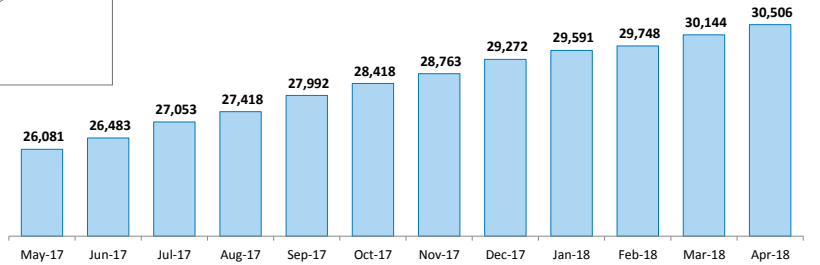

Active Registered Trend last 12 months