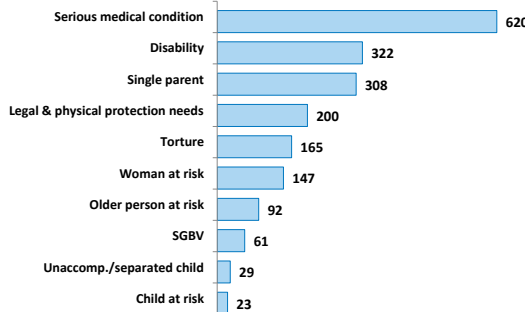

30,506 Registered Individuals

15,422 Refugees

15,084 Asylum-seekers

Country of Origin

Gender and Age Cohort breakdown

Year of Arrival

Specific Needs *

* An individual can have more than one specific need