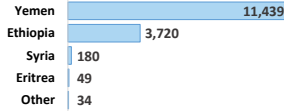

30,506 Registered Individuals

15,422 Refugees

15,084 Asylum-seekers

Country of Origin

Gender and Age Cohort breakdown

Year of Arrival

Specific Needs *

* An individual can have more than one specific need