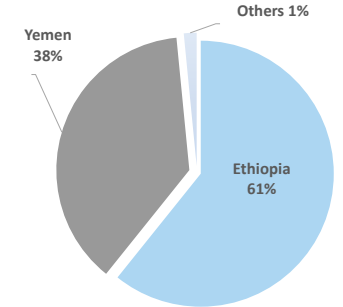

30,506 Registered Individuals

15,422 Refugees

15,084 Asylum-seekers

Country of Origin

Gender and Age Cohort breakdown

Year of Arrival

Specific Needs *

* An individual can have more than one specific need