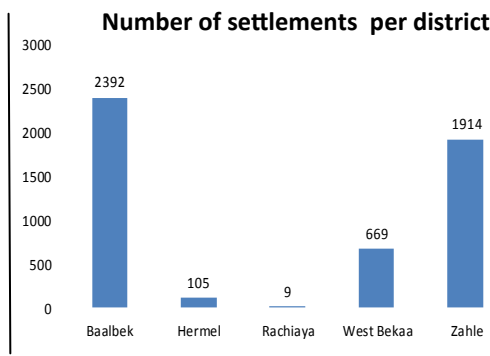

The data below only reflects active and less than 4 settlements for the Bekaa governorate.

District	Number of individuals
Baalbek	82666
Hermel	1739
Rachiaya	253
West Bekaa	30913
Zahle	81433

## 27,007 Latrines 6.69 individuals per latrine Profile of Active Settlements with more than 4 tents