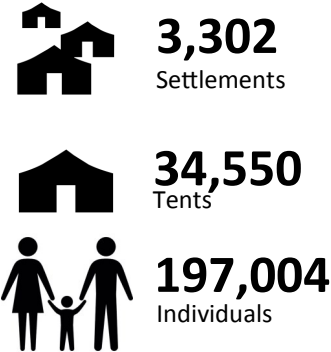

The Inter-Agency Mapping Platform (IAMP) collects basic information for all informal settlements on a quarterly basis. This information is used for the coordination of all humanitarian activities in informal settlements.

The data below only reflects active and less than 4 settlements for the Bekaa governorate.

District	Number of individuals
Baalbek	82666
Hermel	1739
Rachiaya	253
West Bekaa	30913
Zahle	81433

## 27,007 Latrines 6.69 individuals per latrine Profile of Active Settlements with more than 4 tents

### Sites Flooded Last Winter (Less than 4)