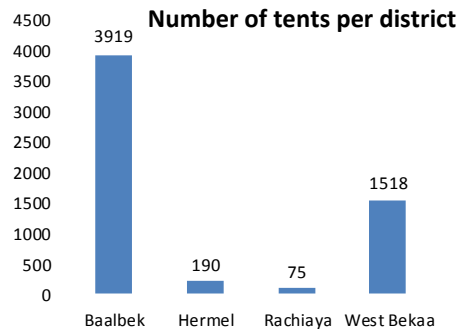

Profile of Active Settlements with Less than 4 tents 2,367 Latrines 6.89 individuals per latrine