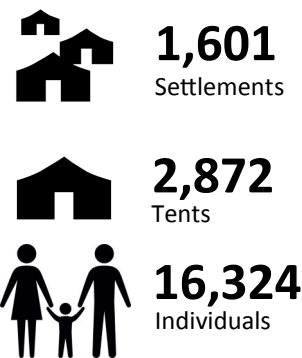

Profile of Active Settlements with Less than 4 tents 2,367 Latrines 6.89 individuals per latrine