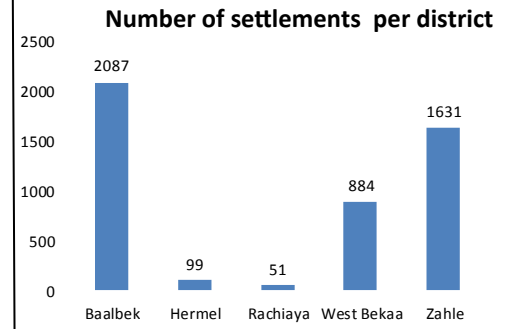

Profile of Active Settlements with Less than 4 tents 2,367 Latrines 6.89 individuals per latrine