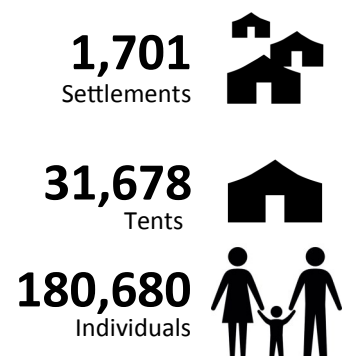

The Inter-Agency Mapping Platform (IAMP) collects basic information for all informal settlements on a quarterly basis. This information is used for the coordination of all humanitarian activities in informal settlements.

The data below only reflects active and less than 4 settlements for the Bekaa governorate.

District	Number of individuals
Baalbek	82666
Hermel	1739
Rachiaya	253
West Bekaa	30913
Zahle	81433

## 27,007 Latrines 6.69 individuals per latrine Profile of Active Settlements with more than 4 tents

### Sites Flooded Last Winter (Less than 4)