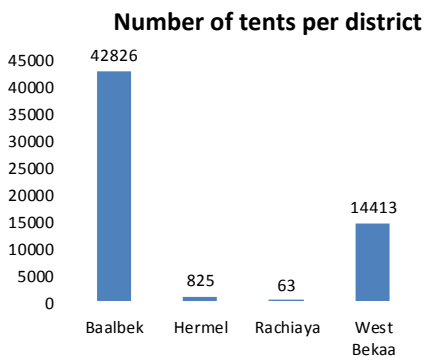

27,007 Latrines 6.69 individuals per latrine Profile of Active Settlements with more than 4 tents