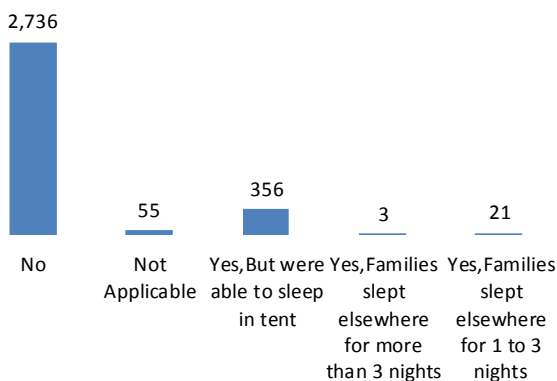

Sites Flooded Last Winter (Active)