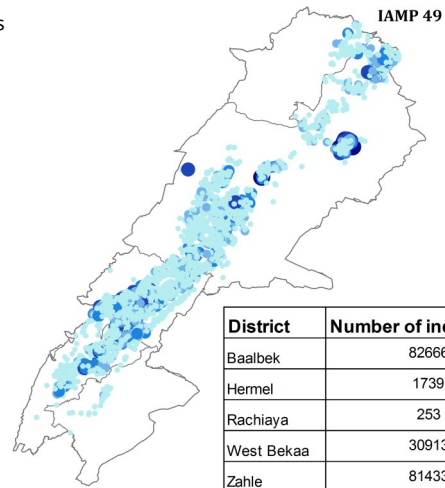

The Inter-Agency Mapping Platform (IAMP) collects basic information for all informal settlements on a quarterly basis. This information is used for the coordination of all humanitarian activities in informal settlements.

The data below only reflects active and less than 4 settlements for the Bekaa governorate.

District	Number of individuals
Baalbek	82666
Hermel	1739
Rachiaya	253
West Bekaa	30913
Zahle	81433

### Sites Flooded Last Winter (Less than 4)