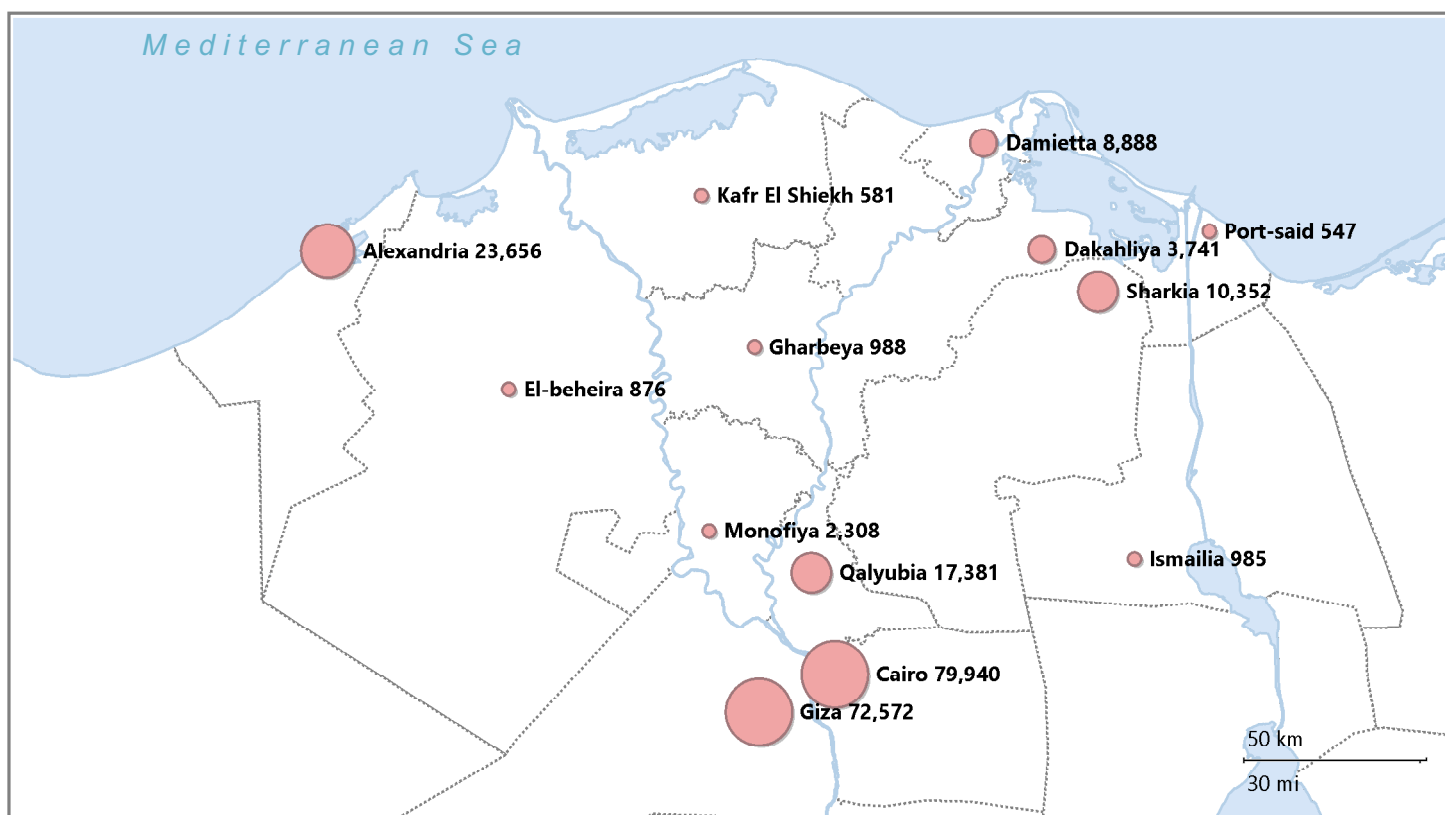

UNHCR Egypt Monthly Statistical Report

as of 30 April 2018

Total Population 227,077

Asylum Seekers* 181,722 80%

Refugees 45,355 20%

Syrians 128,956 57% **Other Nationalities 98,121 43%**

BREAKDOWN BY COUNTRY OF ORIGIN

TOTAL ASYLUM SEEKERS REFUGEES

TOTAL REGISTERED IN 2018

REGISTERED IN APRIL 2018

* All Syrians who approached UNHCR Egypt after 2011 are registered as asylum seekers and do not undergo refugee status determination but are considered as Refugees. The boundaries, names shown and the designations used on this map do not imply official endorsement or acceptance by the United Nations.