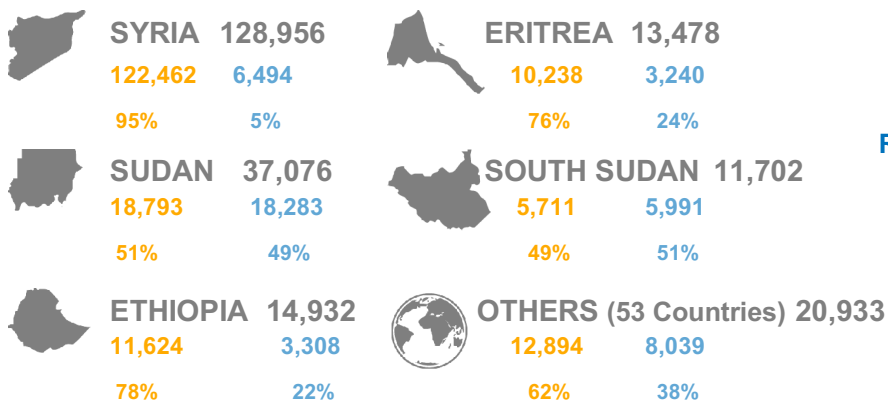

UNHCR Egypt Monthly Statistical Report

as of 30 April 2018

Total Population 227,077

Asylum Seekers* 181,722 80%

Refugees 45,355 20%

Syrians 128,956 57% **Other Nationalities 98,121 43%**

BREAKDOWN BY COUNTRY OF ORIGIN

TOTAL ASYLUM SEEKERS REFUGEES

TOTAL REGISTERED IN 2018

REGISTERED IN APRIL 2018

* All Syrians who approached UNHCR Egypt after 2011 are registered as asylum seekers and do not undergo refugee status determination but are considered as Refugees. The boundaries, names shown and the designations used on this map do not imply official endorsement or acceptance by the United Nations.