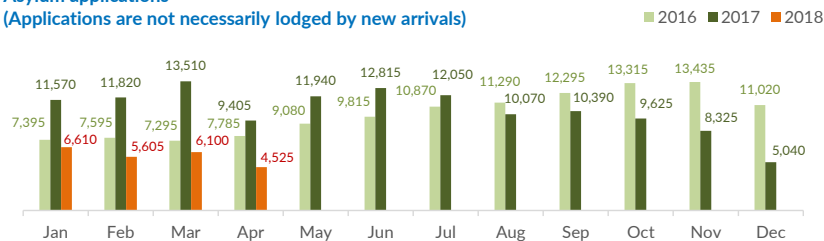

Italy weekly snapshot - 27 May 2018

(The charts below are based on figures from the Italian Ministry of Interior and UNHCR estimates. All figures are provisional and subject to change)

Total arrivals (1 Jan - 27 May 2018):	12,024
Total arrivals (1 Jan - 27 May 2017):	56,111
Total arrivals 1 May - 27 May 2018	2,557
Total arrivals 1 May - 27 May 2017	18,876
Average daily arrivals in May 2018 so far:	95
Average daily arrivals in April 2018:	106

Estimated # of arrivals during the last seven days	1,408
---	--------------

(Based on arrivals or registration figures collected by UNHCR staff)

Mon, 21 May 2018	0
Tue, 22 May 2018	32
Wed, 23 May 2018	82
Thu, 24 May 2018	34
Fri, 25 May 2018	355
Sat, 26 May 2018	803
Sun, 27 May 2018	102

Arrivals per month

* (as of 27 May 2018)

Sea arrivals of last weeks

Asylum applications

(Applications are not necessarily lodged by new arrivals)

Sea arrivals by gender and age - Jan - Apr 2018

Most common sea arrival nationalities in Italy (comparison with previous month)

* % of the monthly total

Estimated daily sea arrivals in 2018