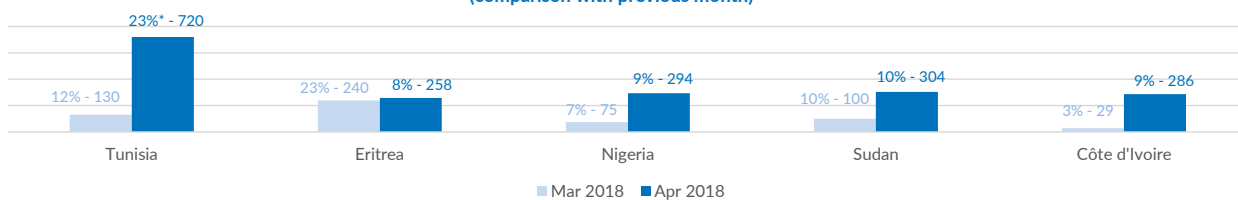

Estimated # of arrivals during the last seven days	1,408
---	--------------

(Based on arrivals or registration figures collected by UNHCR staff)

Mon, 21 May 2018	0
Tue, 22 May 2018	32
Wed, 23 May 2018	82
Thu, 24 May 2018	34
Fri, 25 May 2018	355
Sat, 26 May 2018	803
Sun, 27 May 2018	102

Arrivals per month

* (as of 27 May 2018)

Sea arrivals of last weeks

Asylum applications

(Applications are not necessarily lodged by new arrivals)

Sea arrivals by gender and age - Jan - Apr 2018

Most common sea arrival nationalities in Italy (comparison with previous month)

* % of the monthly total

Estimated daily sea arrivals in 2018