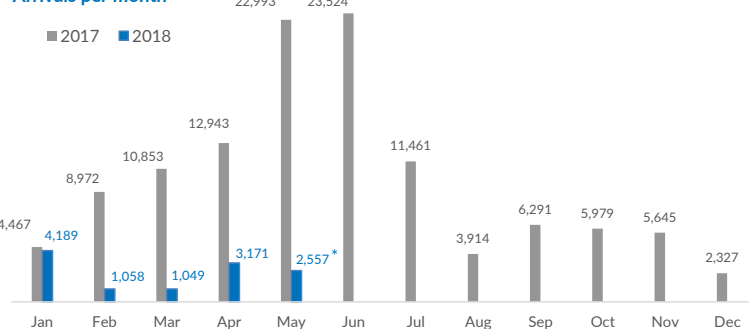

Arrivals per month