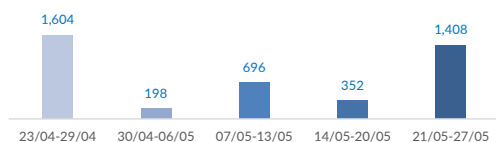

Italy weekly snapshot - 27 May 2018

(The charts below are based on figures from the Italian Ministry of Interior and UNHCR estimates. All figures are provisional and subject to change)

Total arrivals (1 Jan - 27 May 2018):	12,024
Total arrivals (1 Jan - 27 May 2017):	56,111
Total arrivals 1 May - 27 May 2018	2,557
Total arrivals 1 May - 27 May 2017	18,876
Average daily arrivals in May 2018 so far:	95
Average daily arrivals in April 2018:	106

Estimated # of arrivals during the last seven days	1,408
---	--------------

(Based on arrivals or registration figures collected by UNHCR staff)

Mon, 21 May 2018	0
Tue, 22 May 2018	32
Wed, 23 May 2018	82
Thu, 24 May 2018	34
Fri, 25 May 2018	355
Sat, 26 May 2018	803
Sun, 27 May 2018	102

Arrivals per month

* (as of 27 May 2018)

Sea arrivals of last weeks

Asylum applications

(Applications are not necessarily lodged by new arrivals)

Sea arrivals by gender and age - Jan - Apr 2018

Most common sea arrival nationalities in Italy (comparison with previous month)