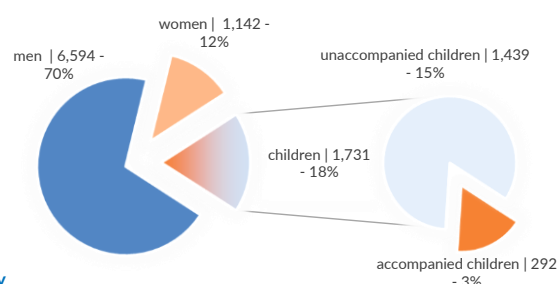

Italy weekly snapshot - 27 May 2018

(The charts below are based on figures from the Italian Ministry of Interior and UNHCR estimates. All figures are provisional and subject to change)

Total arrivals (1 Jan - 27 May 2018):	12,024
Total arrivals (1 Jan - 27 May 2017):	56,111
Total arrivals 1 May - 27 May 2018	2,557
Total arrivals 1 May - 27 May 2017	18,876
Average daily arrivals in May 2018 so far:	95
Average daily arrivals in April 2018:	106

Estimated # of arrivals during the last seven days	1,408
---	--------------

(Based on arrivals or registration figures collected by UNHCR staff)

Mon, 21 May 2018	0
Tue, 22 May 2018	32
Wed, 23 May 2018	82
Thu, 24 May 2018	34
Fri, 25 May 2018	355
Sat, 26 May 2018	803
Sun, 27 May 2018	102

Arrivals per month

* (as of 27 May 2018)

Sea arrivals of last weeks

Asylum applications

(Applications are not necessarily lodged by new arrivals)

Sea arrivals by gender and age - Jan - Apr 2018

Most common sea arrival nationalities in Italy (comparison with previous month)