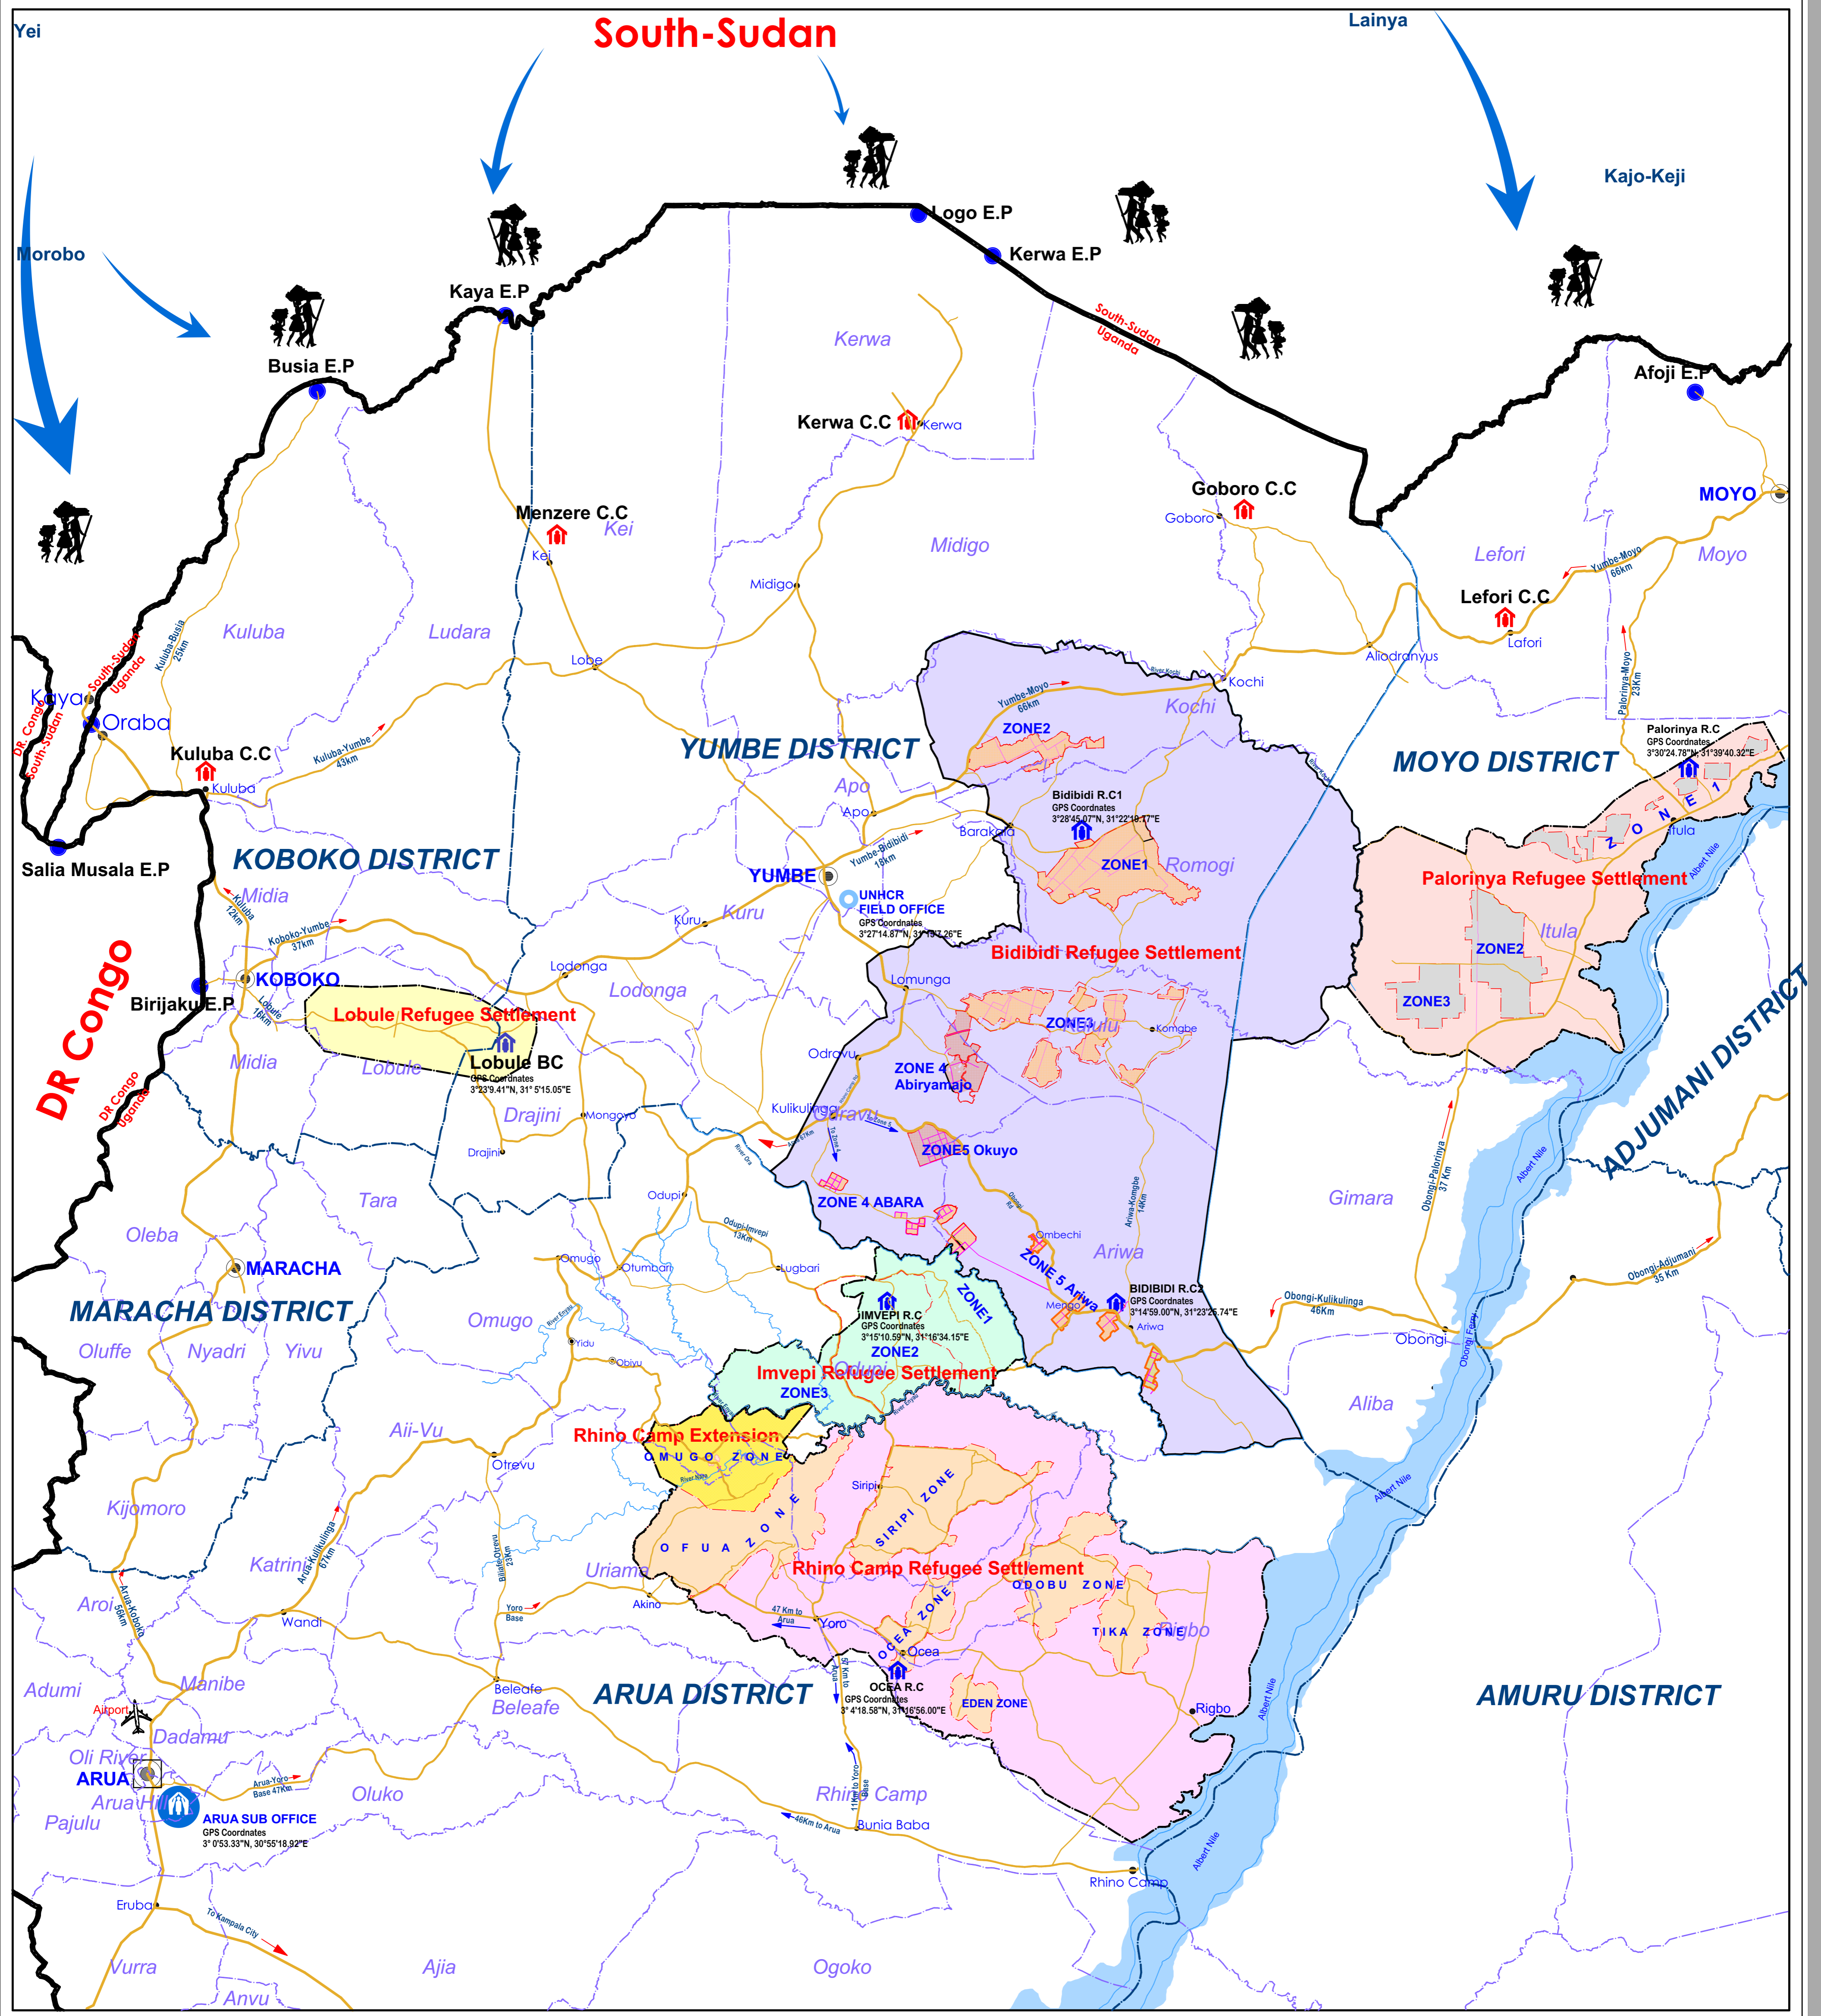

Access Roads to Bidibidi, Imvepi, Lobule, Palorinya and Rhino Camp Refugee Settlements

The boundaries and names shown and the designation used on this map do not imply official endorsement or acceptance by United Nations

Map Legend
Existing Infrastructure

National Boundary	Zonal/Village Boundary	Municipal Town	UNHCR Field Office	Palorinya Refugee Settlement	Reception Centre
District Boundary	National/Highway Roads	District Town	Bidibidi Refugee Settlement	Rhino Camp Refugee Settlement	Base Camp
Subcounty Boundary	Feeder Roads	Trading Centre	Imvepi Refugee Settlement	Entry Point	Collection Centre
Settlement Boundary	Internal Zonal Access Roads	UNHCR Sub-Office	Lobule Refugee Settlement		

SCALE
0 5 10 20
Kilometers