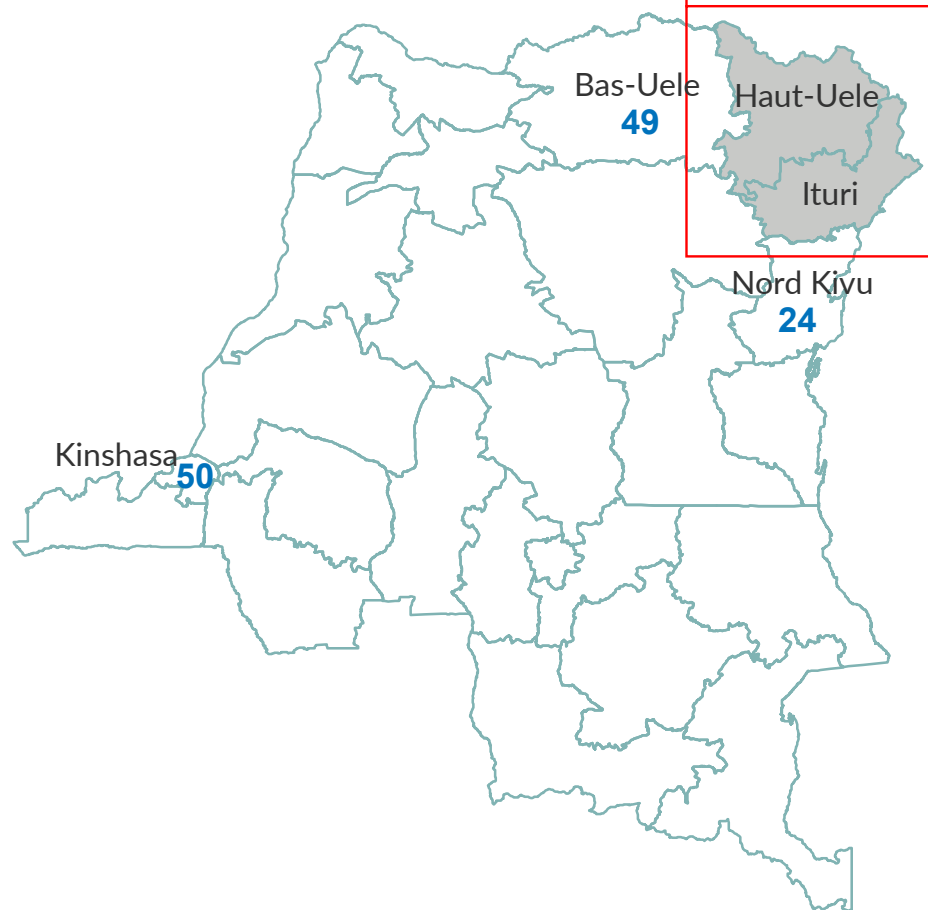

South Sudanese Refugees in DRC
(As of 31 May 2018)

UNHCR, CNR, COOPI, DRC & INTERSOS

ADES

ADES & CARITAS Mahagi-Nioka

DRC

TSF & AIRD

COOPI & UNICEF

ADES & WFP

ADESSE

AIRD & AJEDEC

ADSSE

FAO

Partners and Sectors of Intervention

3,617 new arrivals
(Since Jan. 2018)

1,305 new arrivals
(In May 2018)

71% In Camp

29% Out of Camp

Legend

- UNHCR Sub Office
- UNHCR Field Office
- UNHCR Field Unit
- Refugee Location
- Refugee Camp
- Refugee Planned Site
- Refugee Settlement
- Heads of provinces
- National Airports
- International Airport
- International Boundary
- Provincial border
- Sub Prefecture Limits
- Prefecture Limits
- Territory boundaries
- Navigable watercourse
- National road
- Regional main road
- Regional secondary road
- Old Movement of Refugees
- Current Movement of Refugees

The boundaries and names shown and the designations used on this map do not imply official endorsement or acceptance by the United Nations.