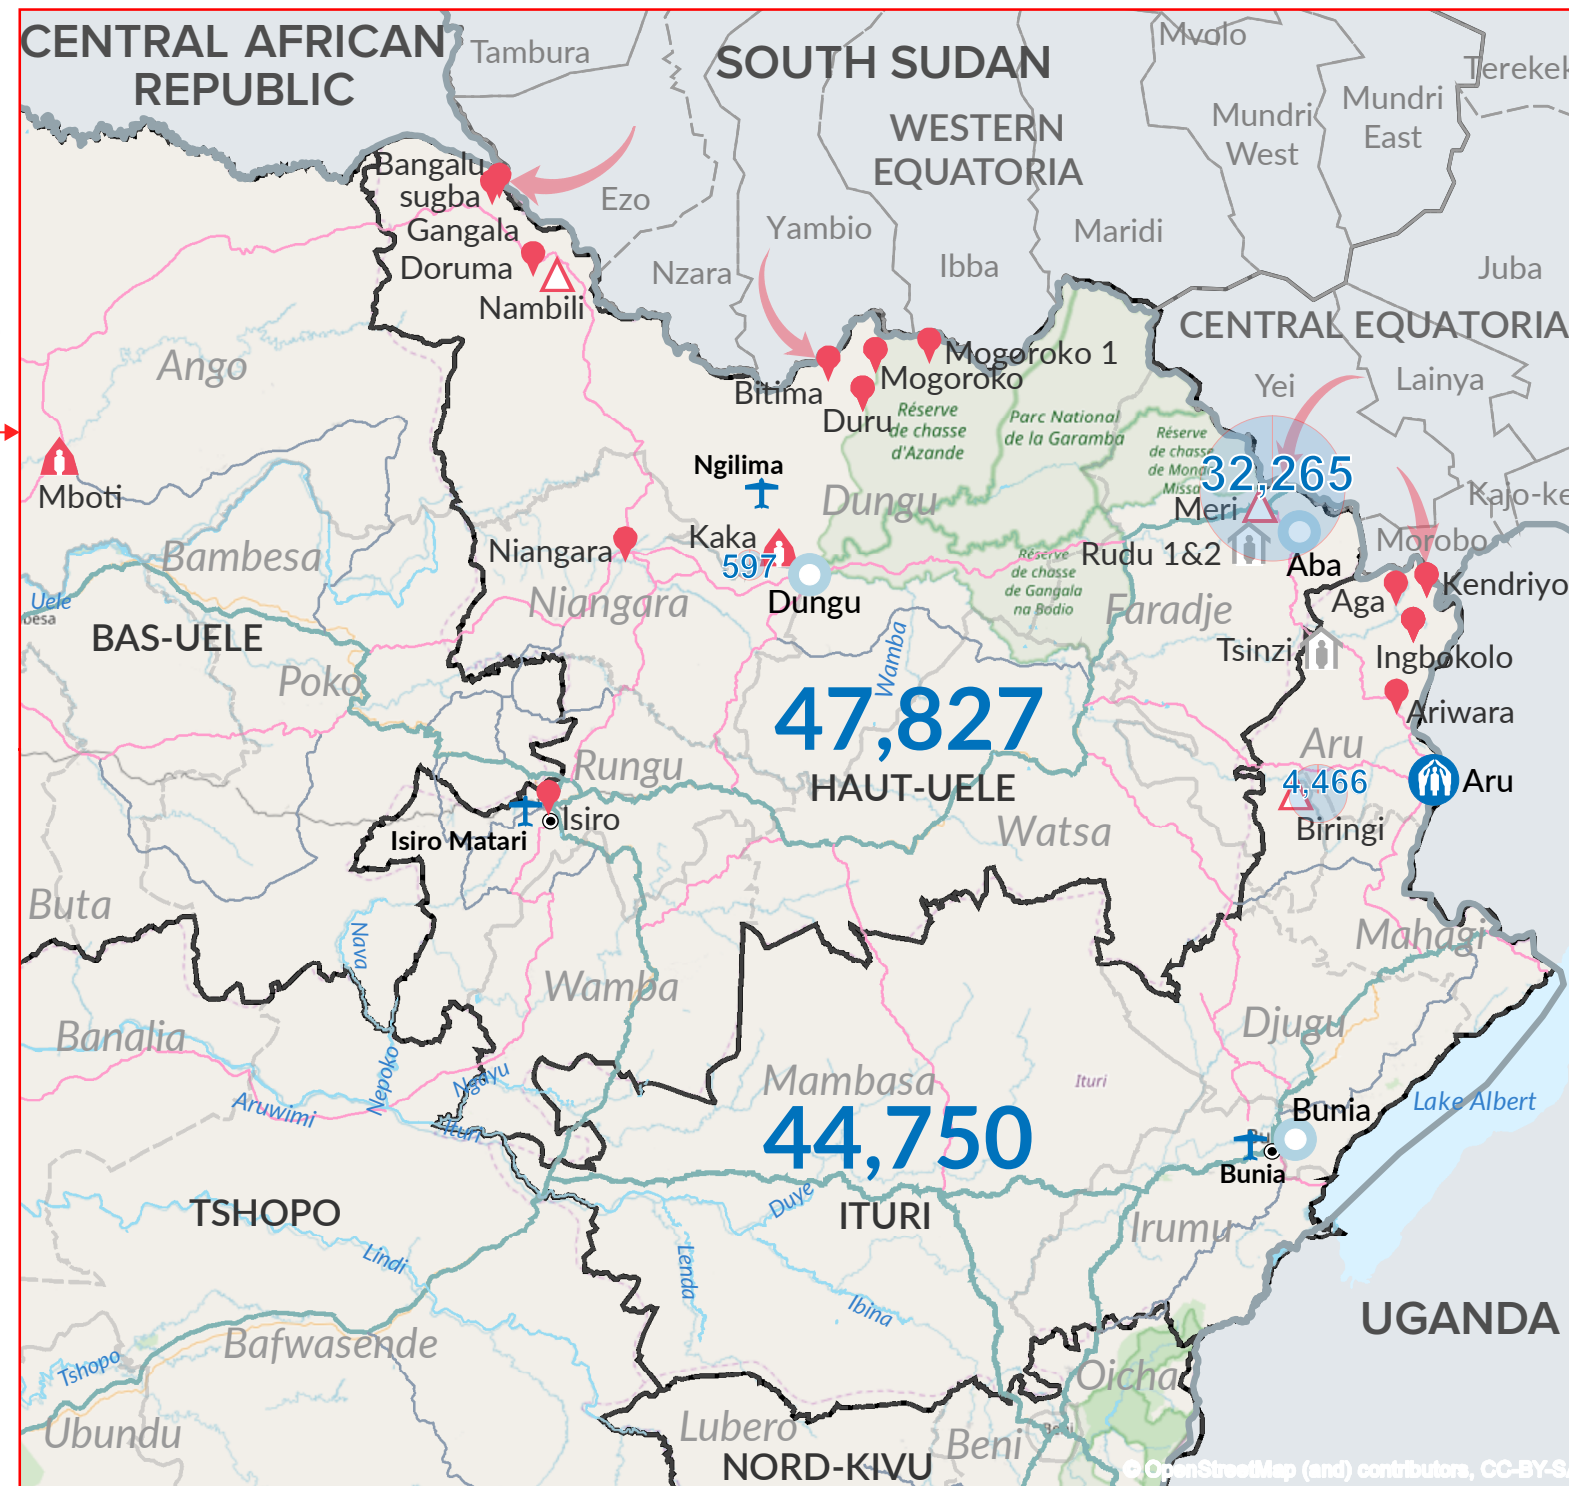

South Sudanese Refugees in DRC
(As of 31 May 2018)

UNHCR, CNR, COOPI, DRC & INTERSOS

ADES

ADES & CARITAS Mahagi-Nioka

DRC

TSF & AIRD

COOPI & UNICEF

ADES & WFP

ADESSE

AIRD & AJEDEC

ADSSE

FAO

Partners and Sectors of Intervention

3,617 new arrivals
(Since Jan. 2018)

1,305 new arrivals
(In May 2018)

71% In Camp

29% Out of Camp

Legend

- UNHCR Sub Office
- UNHCR Field Office
- UNHCR Field Unit
- Refugee Location
- Refugee Camp
- Refugee Planned Site
- Refugee Settlement
- Heads of provinces
- National Airports
- International Airport
- International Boundary
- Provincial border
- Sub Prefecture Limits
- Prefecture Limits
- Territory boundaries
- Navigable watercourse
- National road
- Regional main road
- Regional secondary road
- Old Movement of Refugees
- Current Movement of Refugees

The boundaries and names shown and the designations used on this map do not imply official endorsement or acceptance by the United Nations.