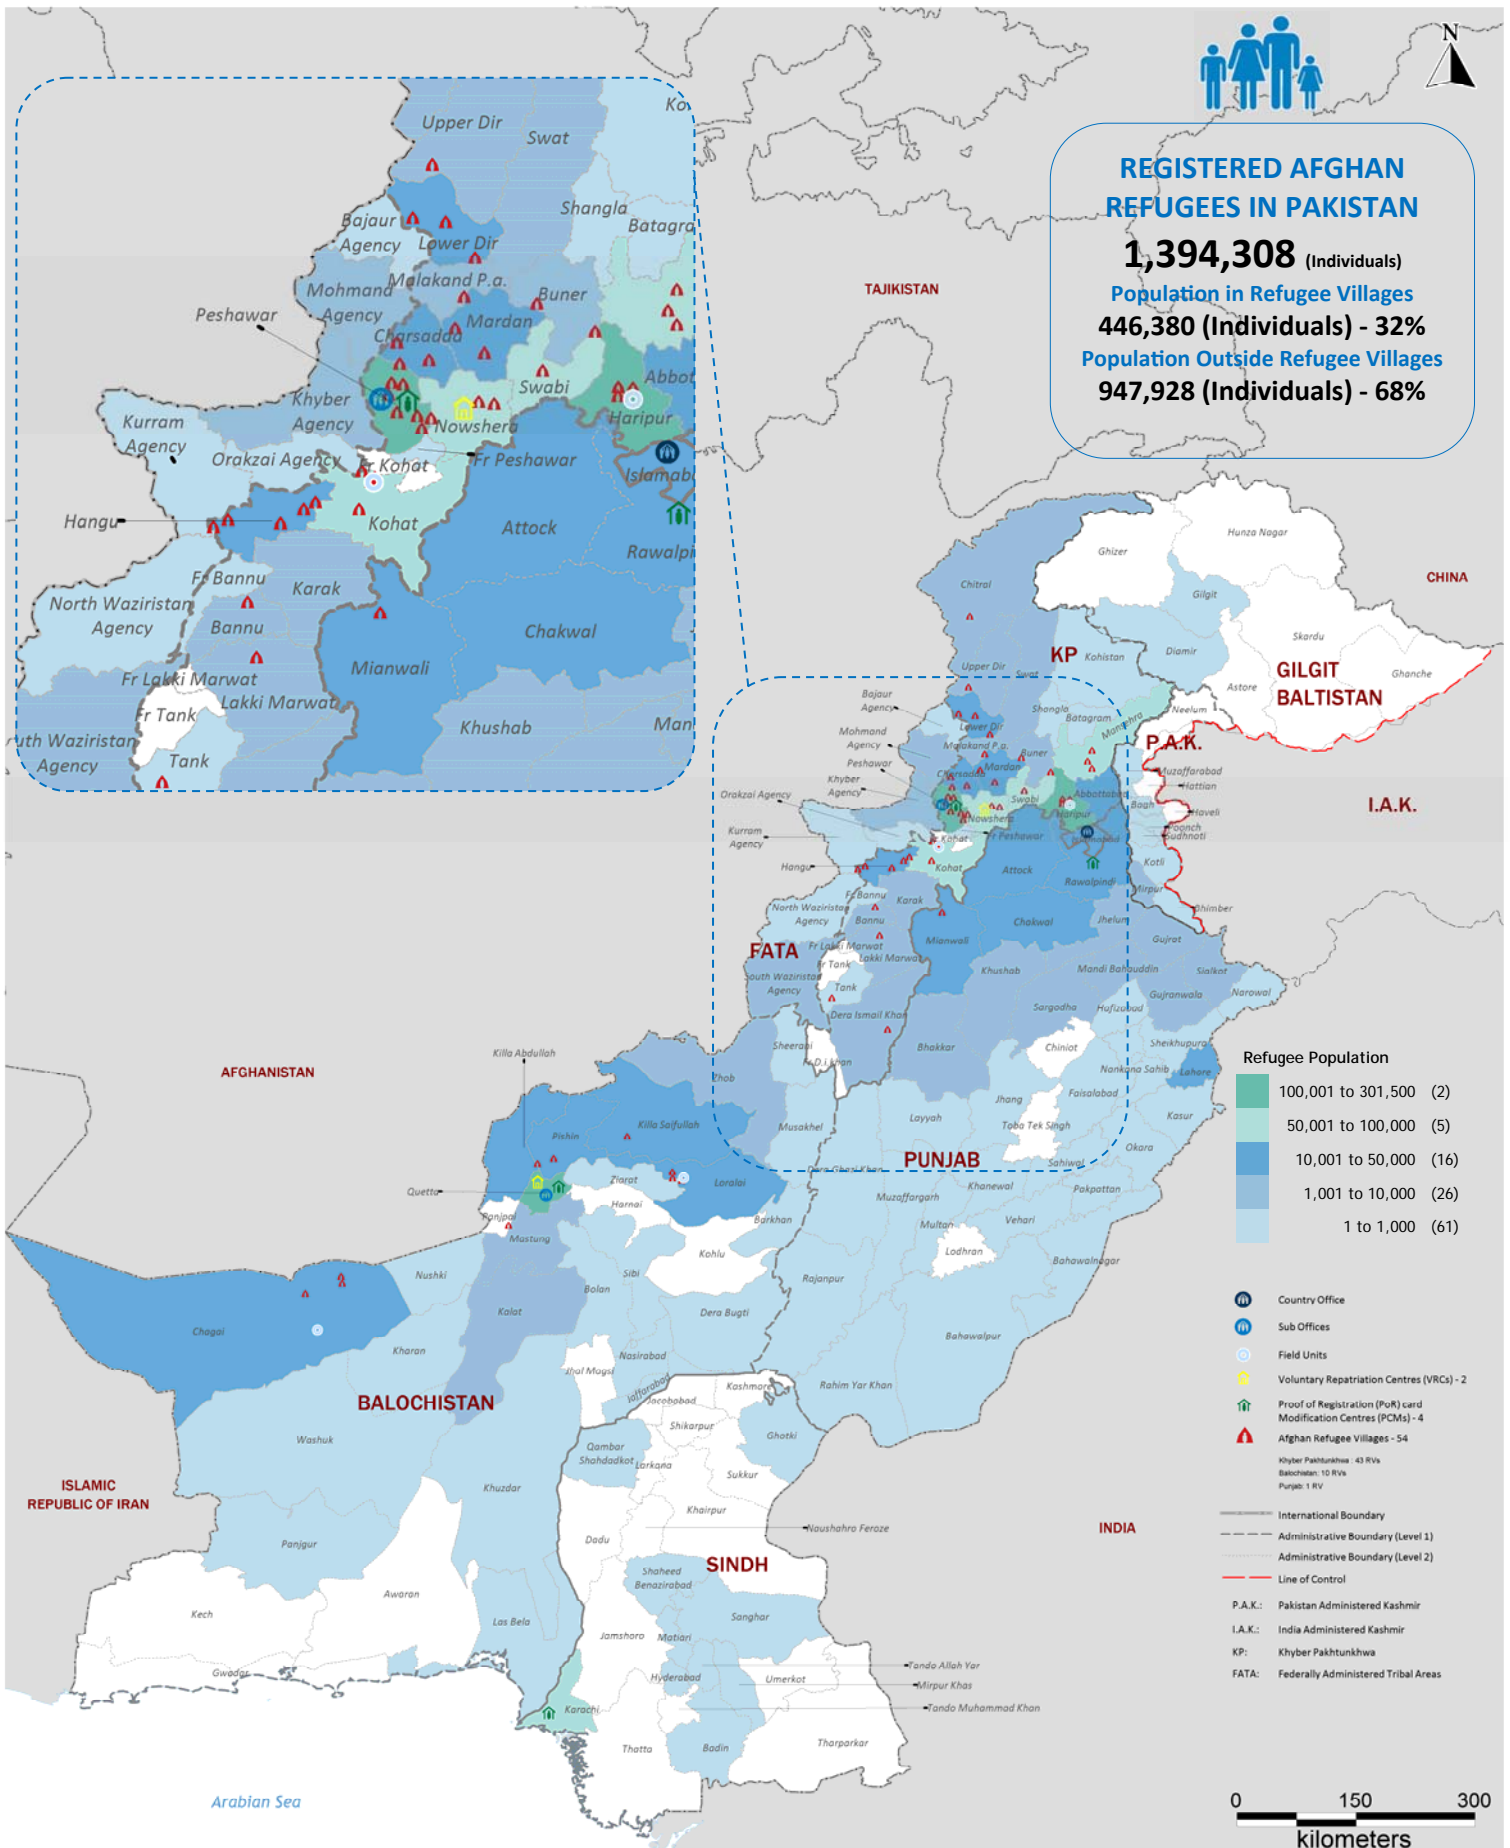

Pakistan: Overview of Afghan Refugee Population and UNHCR Operational Presence | As 30th of June, 2018

The boundaries and names shown and the designations used on this map do not imply official endorsement or acceptance

More information available on UNHCR: data portal, <https://data2.unhcr.org/en/country/pak> | website: <http://www.unhcrpk.org>

Sources: Afghan National Registration (ANR) Database, UNHCR Country Office Islamabad