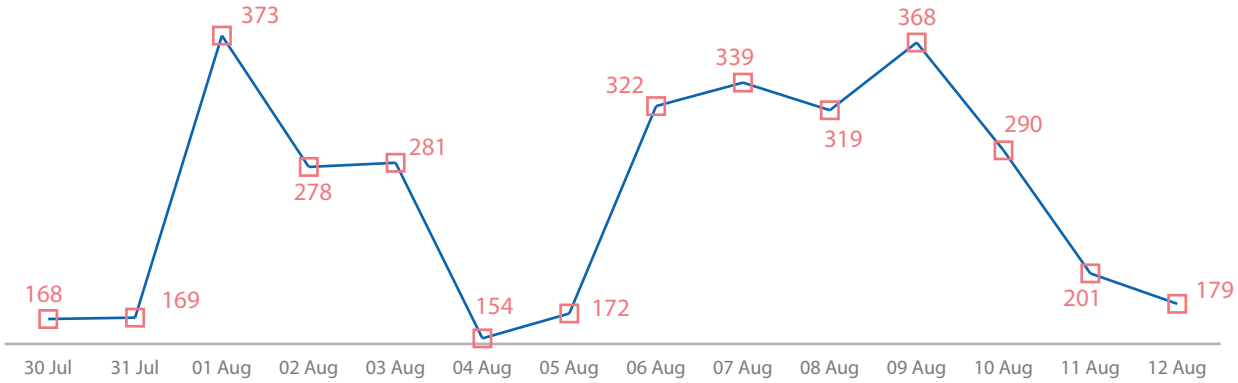

Key Figures

1,470,981

Total refugees and asylum-seekers in country (as of 30 June 2018)

288,766

Total DRC refugees and asylum-seekers in country (as of 30 June 2018)

99,447

DRC new arrivals in country (1 Jan 2018 - 12 Aug 2018)

60%

Of population are children

82%

of the Population are women and children

3%

Of the population are elderly

37%

Of all DRC refugees are in DRC neighboring countries are in Uganda

DRC Influx | 30 July 2018 - 12 August 2018

Refugee Population by District

Top Settlements(DRC Refugees) | 01 July 2018

DRC RRP 2018

Total Requested

219.49 million

Funded

11%