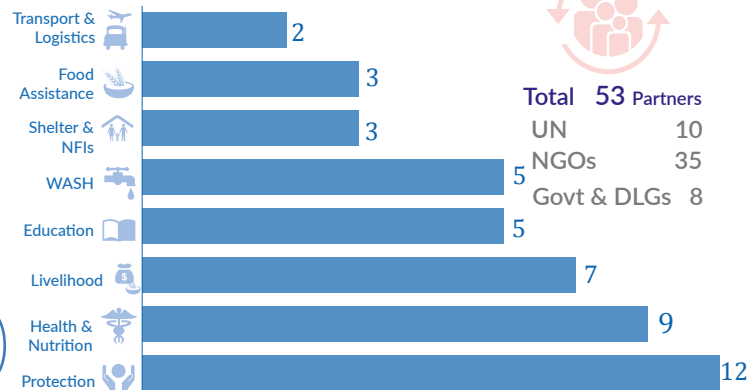

60%

Of population are children

82%

of the Population are women and children

3%

Of the population are elderly

37%

Of all DRC refugees are in DRC neighboring countries are in Uganda

DRC Influx | 30 July 2018 - 12 August 2018

Refugee Population by District

Top Settlements(DRC Refugees) | 01 July 2018

DRC RRP 2018

Total Requested

219.49 million

Funded

11%

Gap 89%

Partners

Total 53 Partners
UN 10
NGOs 35
Govt & DLGs 8

Source: RIMS biometrically registered and unregistered (OPM), Arrivals data by Joint border monitoring OPM, UNHCR and NGO partners.

The boundaries and names shown and the designations used on this map do not imply official endorsement or acceptance by the United Nations.