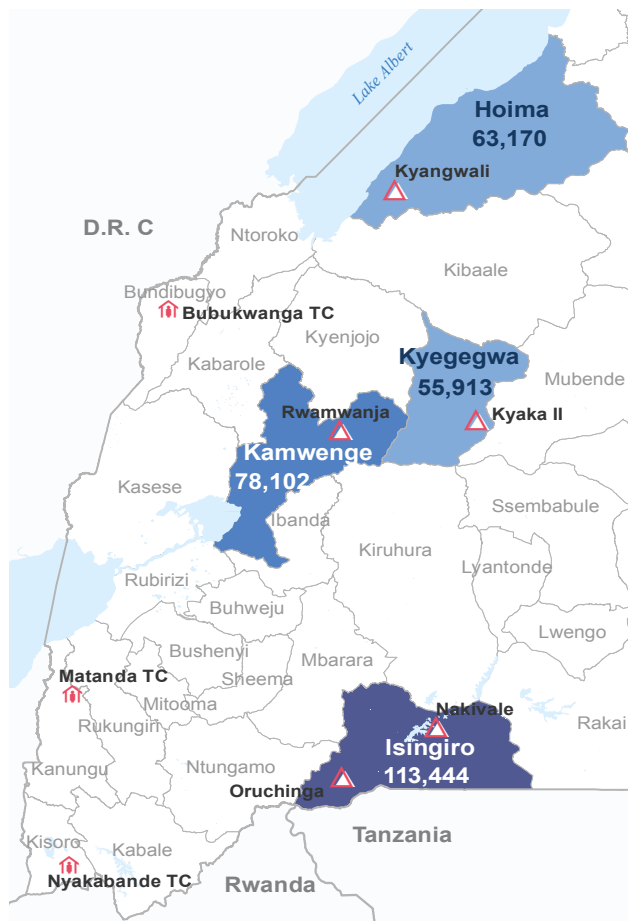

Key Figures

1,470,981

Total refugees and asylum-seekers in country (as of 30 June 2018)

288,766

Total DRC refugees and asylum-seekers in country (as of 30 June 2018)

99,447

DRC new arrivals in country (1 Jan 2018 - 12 Aug 2018)

60%

Of population are children

82%

of the Population are women and children

3%

Of the population are elderly

37%

Of all DRC refugees are in DRC neighboring countries are in Uganda

DRC Influx | 30 July 2018 - 12 August 2018

Refugee Population by District

Top Settlements(DRC Refugees) | 01 July 2018

DRC RRP 2018

Total Requested

219.49 million

Funded

11%

Gap 89%

Partners

Total 53 Partners
UN 10
NGOs 35
Govt & DLGs 8

Source: RIMS biometrically registered and unregistered (OPM), Arrivals data by Joint border monitoring OPM, UNHCR and NGO partners.

The boundaries and names shown and the designations used on this map do not imply official endorsement or acceptance by the United Nations.