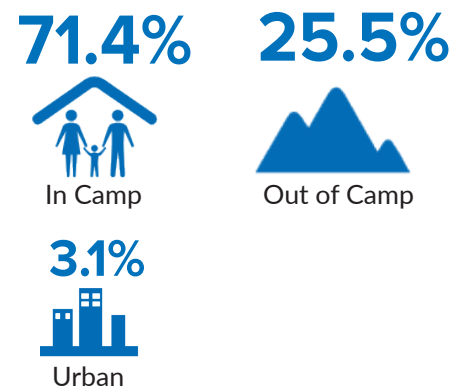

Burundian Refugees in DRC
(As of 31 July 2018)

1,904
new arrivals
(Since Jan. 2018)

The boundaries and names shown and the designations used on this map do not imply official endorsement or acceptance by the United Nations.