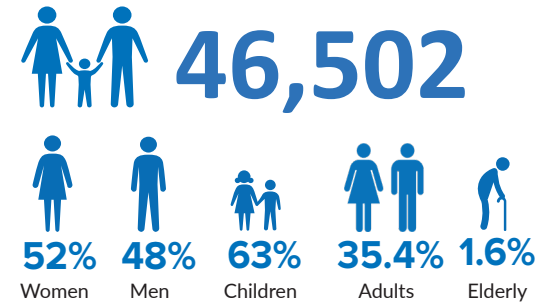

Burundian Refugees in DRC
(As of 31 July 2018)

1,904
new arrivals
(Since Jan. 2018)

The boundaries and names shown and the designations used on this map do not imply official endorsement or acceptance by the United Nations.