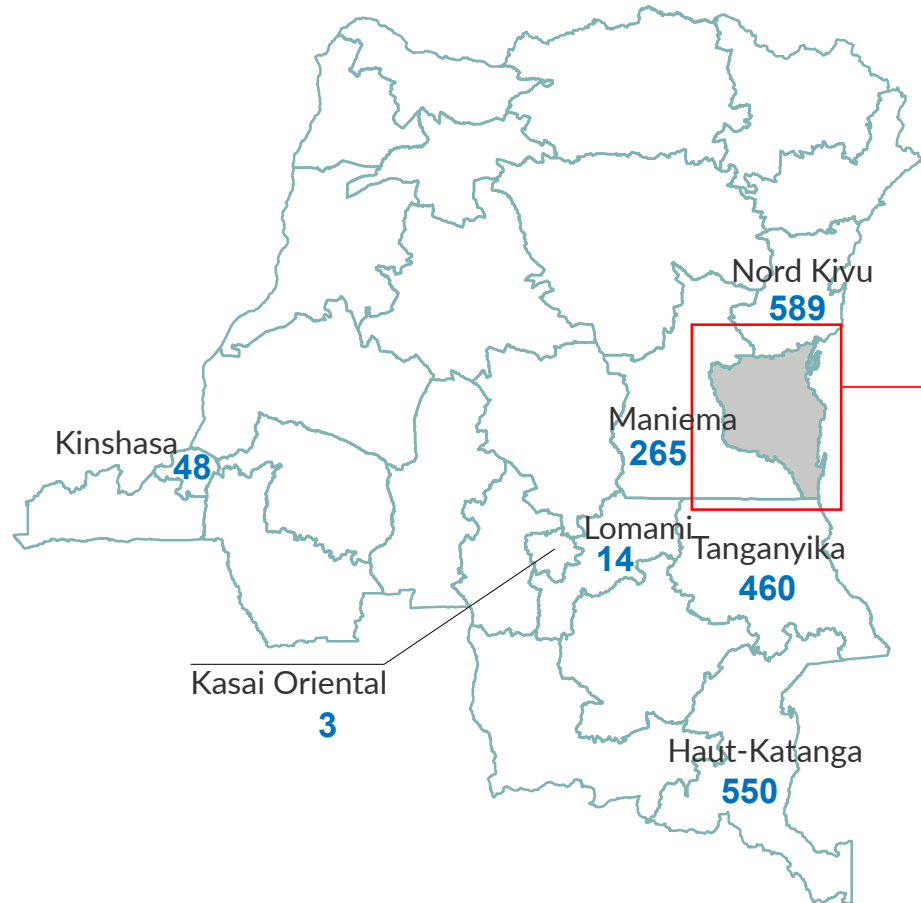

Burundian Refugees in DRC
(As of 31 July 2018)

1,904
new arrivals
(Since Jan. 2018)

The boundaries and names shown and the designations used on this map do not imply official endorsement or acceptance by the United Nations.