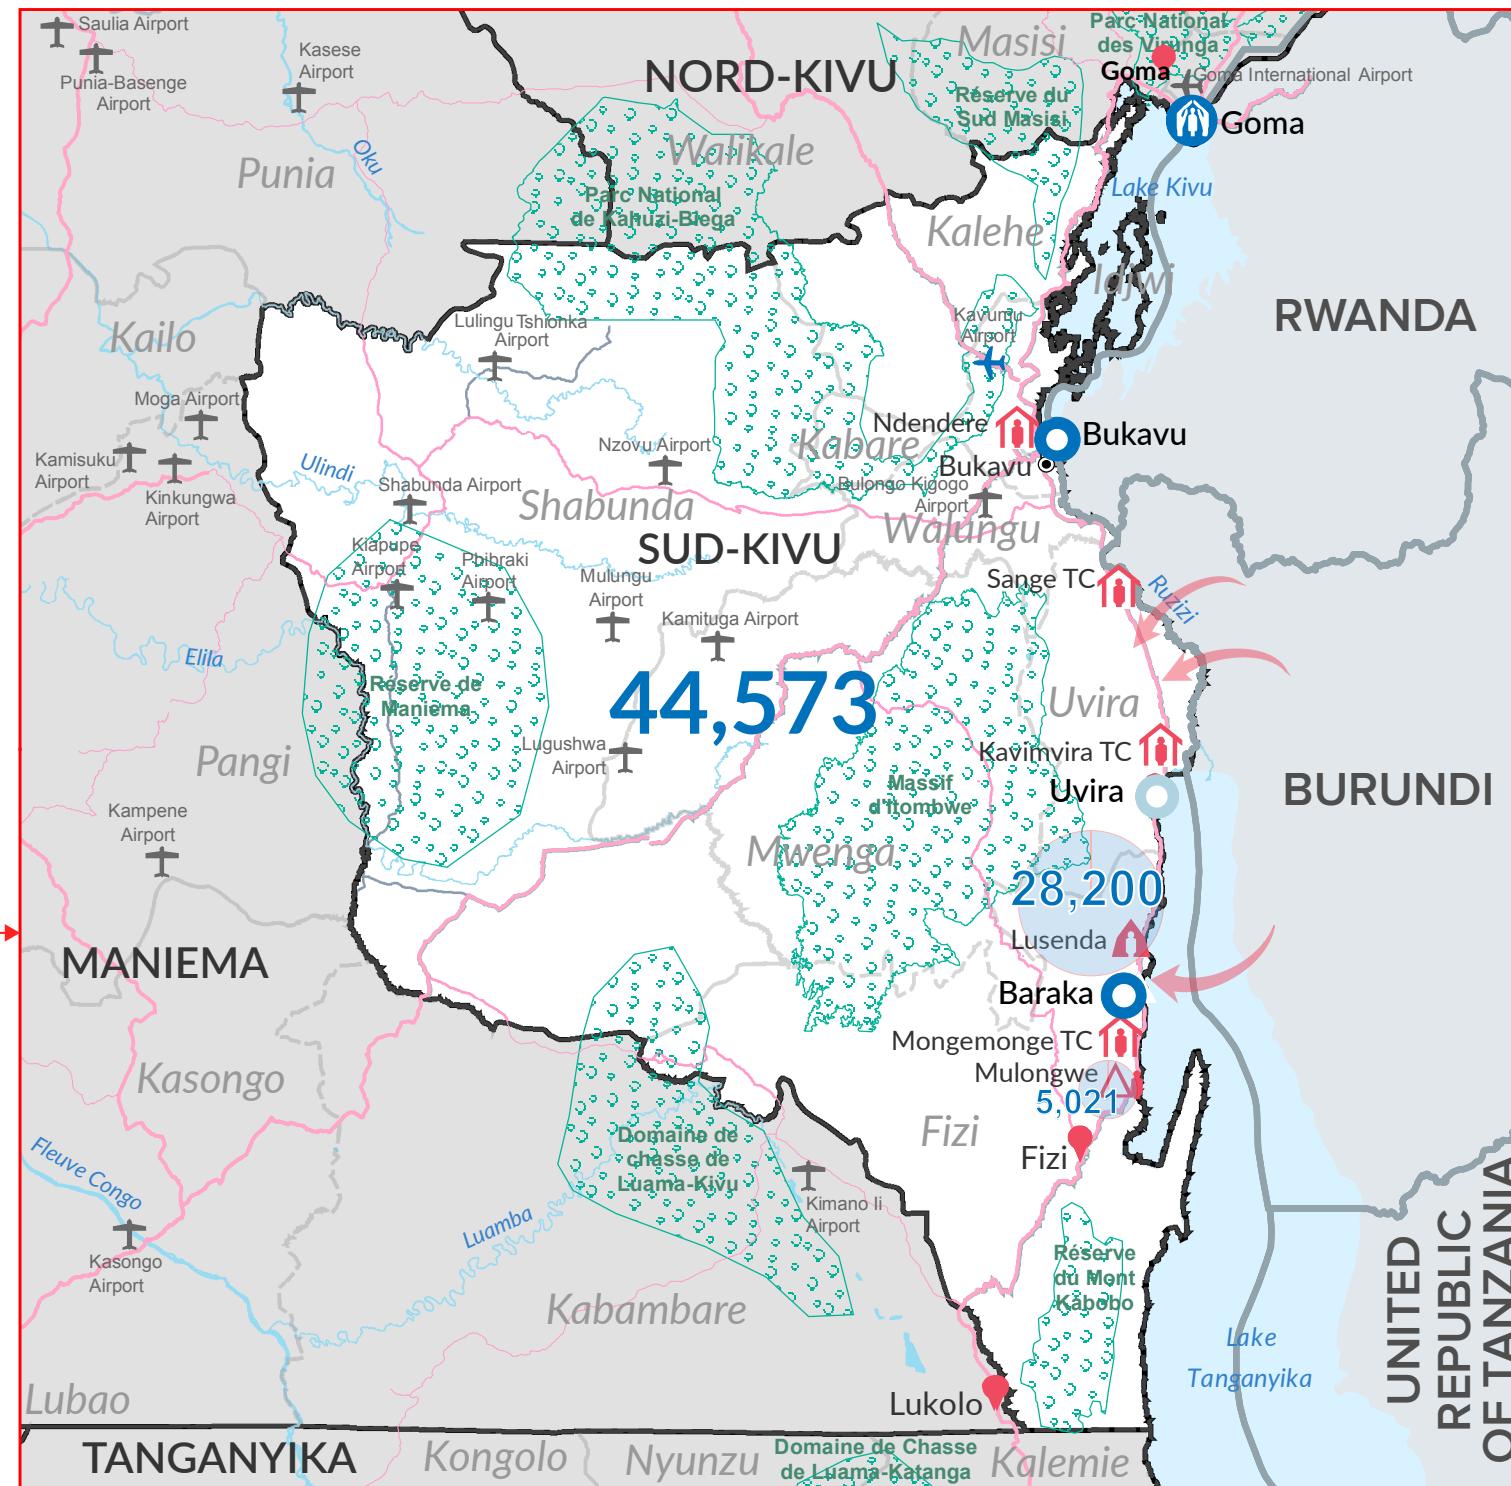

Burundian Refugees in DRC
(As of 31 July 2018)

1,904
new arrivals
(Since Jan. 2018)

The boundaries and names shown and the designations used on this map do not imply official endorsement or acceptance by the United Nations.