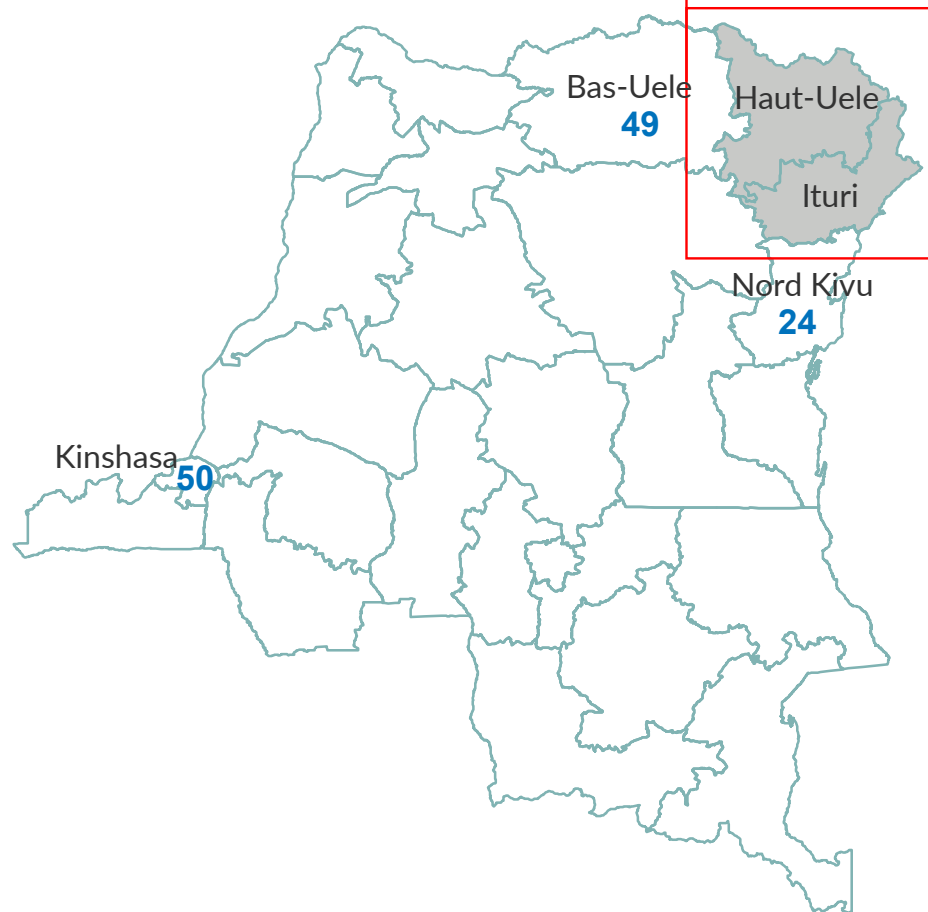

South Sudanese Refugees in DRC
(As of 31 July 2018)

93,564

UNHCR, CNR, COOPI, DRC & INTERSOS

Protection

ADES

Health

ADES

WASH

DRC

CCMP

TSF & AIRD

Shelter

COOPI

Education

ADES

Nutrition

ADESSE

Livelihood

AIRD

Logistic

ADSSE

Community Services

Partners and Sectors of Intervention

4,214 new arrivals
(Since Jan. 2018)

284 new arrivals
(In July 2018)

Legend

-  UNHCR Sub Office
-  UNHCR Field Unit
-  Refugee Location
-  Refugee Camp
-  Refugee Settlement
-  Heads of Provinces
-  Small Aeroport
-  Medium Aeroport
-  International Aeroport
-  International Boundary
-  Provincial Border
-  Territory Boundary
-  Navigable Watercourse
-  National Road
-  Regional Main Road
-  Regional Secondary Road
-  Old Movement of Refugees
-  Current Movement of Refugees