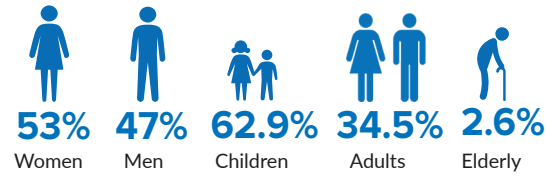

South Sudanese Refugees in DRC
(As of 31 July 2018)

93,564

UNHCR, CNR, COOPI, DRC & INTERSOS

Protection

ADES

Health

ADES

WASH