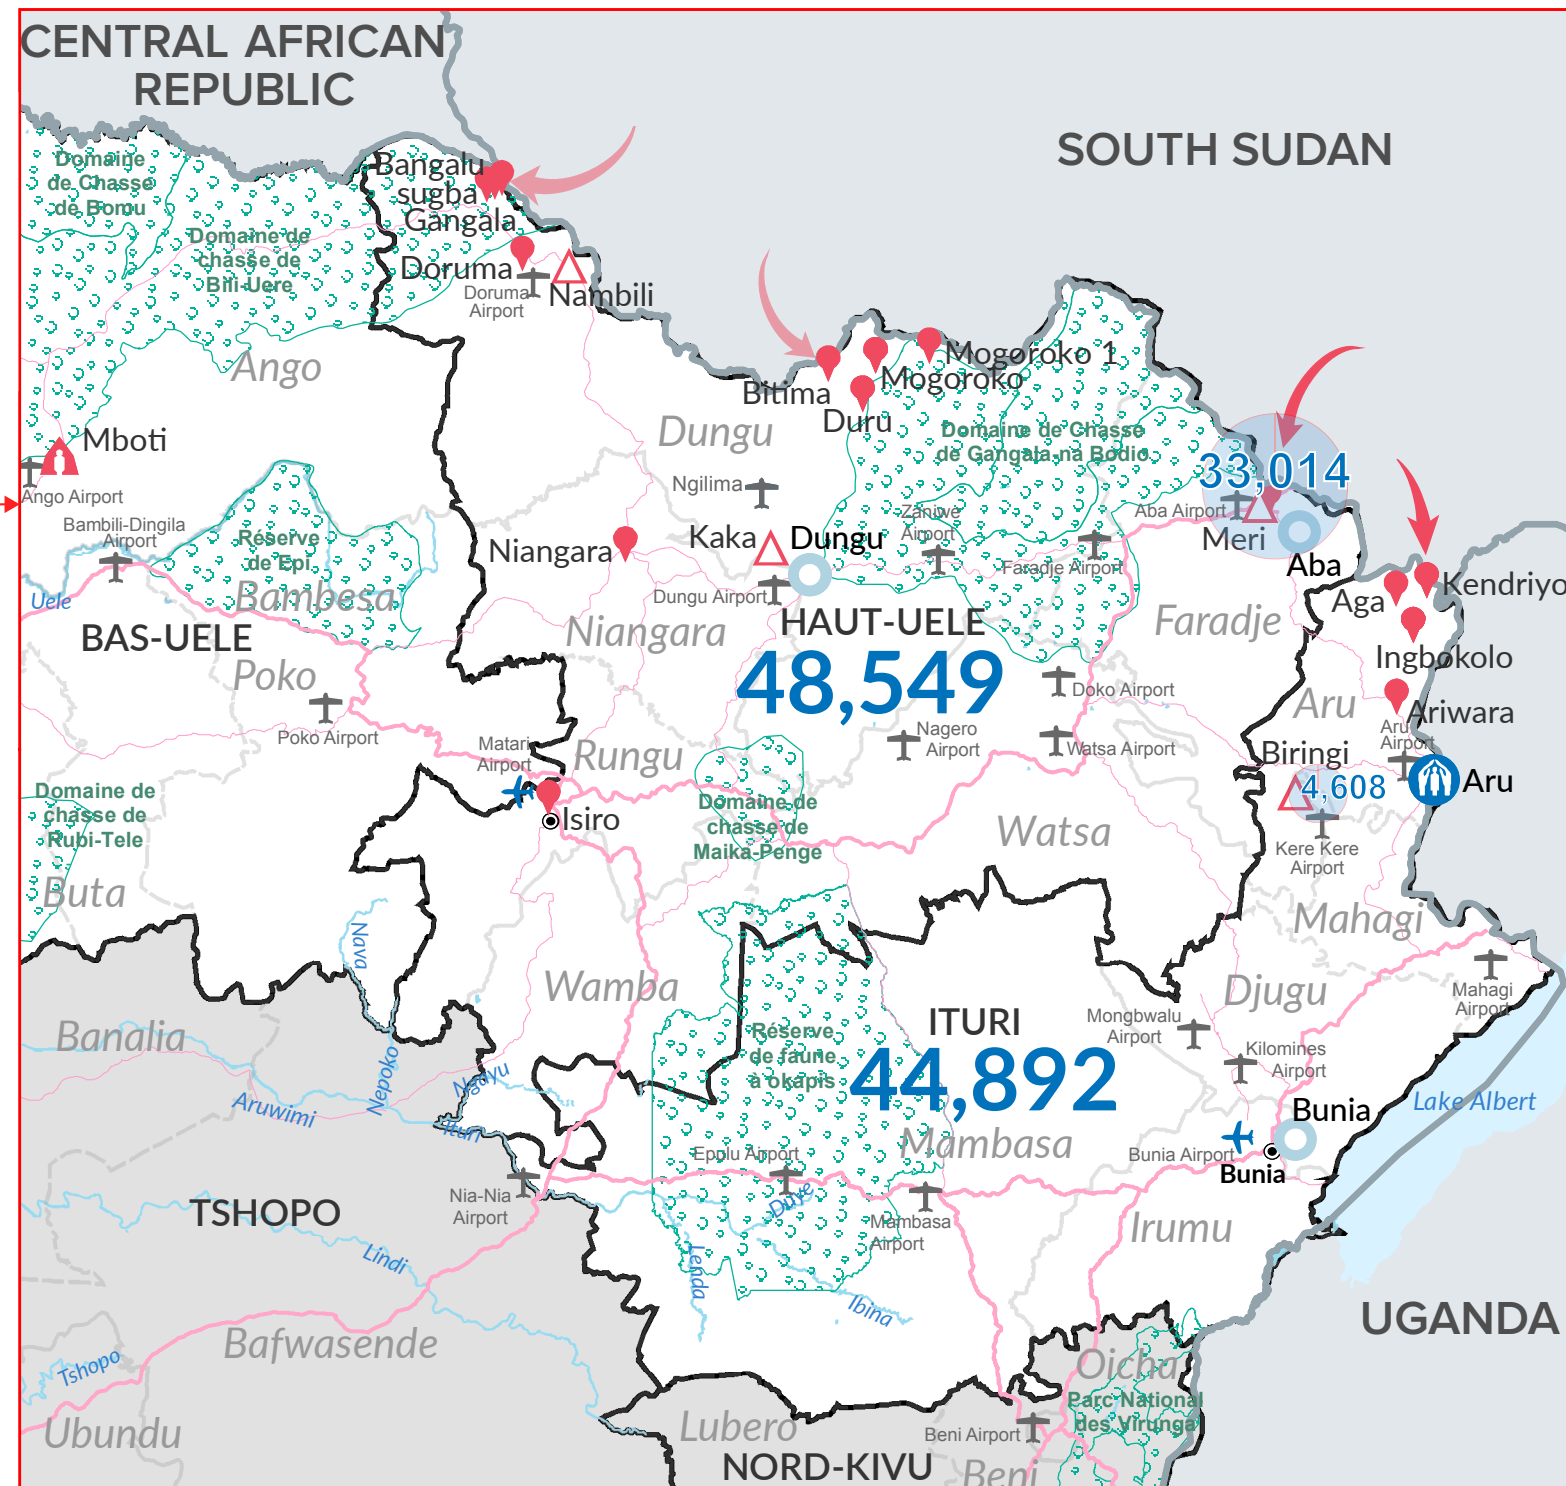

South Sudanese Refugees in DRC
(As of 31 July 2018)

93,564

UNHCR, CNR, COOPI, DRC & INTERSOS

Protection

ADES

Health

ADES

WASH

ADESSE

Livelihood

AIRD

Logistic

ADSSE

Community Services

Partners and Sectors of Intervention

4,214 new arrivals
(Since Jan. 2018)

284 new arrivals
(In July 2018)

Legend

-  UNHCR Sub Office
-  UNHCR Field Unit
-  Refugee Location
-  Refugee Camp
-  Refugee Settlement
-  Heads of Provinces
-  Small Aeroport
-  Medium Aeroport
-  International Aeroport
-  International Boundary
-  Provincial Border
-  Territory Boundary
-  Navigable Watercourse
-  National Road
-  Regional Main Road
-  Regional Secondary Road
-  Old Movement of Refugees
-  Current Movement of Refugees

100km

The boundaries and names shown and the designations used on this map do not imply official endorsement or acceptance by the United Nations.