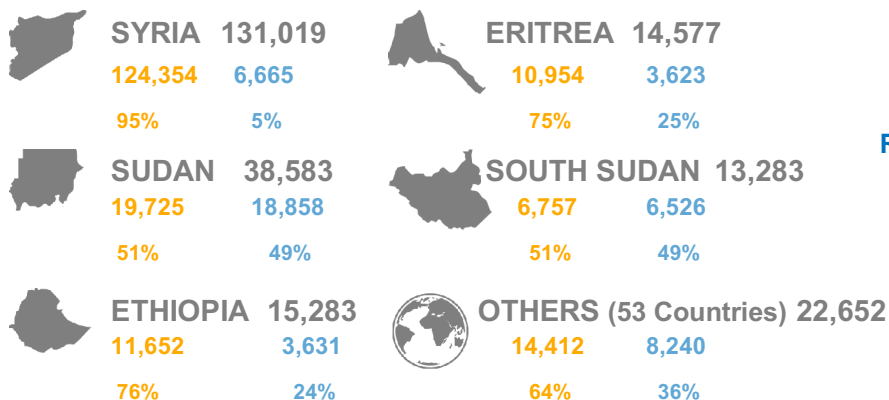

UNHCR Egypt Monthly Statistical Report

as of 31 August 2018

Total Population **235,397**

Asylum Seekers* **187,854** 80%

Refugees **47,543** 20%

Syrians 131,019 56% **Other Nationalities 104,378** 44%

BREAKDOWN BY COUNTRY OF ORIGIN

TOTAL ASYLUM SEEKERS REFUGEES

TOTAL REGISTERED IN 2018

REGISTERED IN AUGUST 2018

* All Syrians who approached UNHCR Egypt after 2011 are registered as asylum seekers and do not undergo refugee status determination but are considered as Refugees. The boundaries, names shown and the designations used on this map do not imply official endorsement or acceptance by the United Nations.