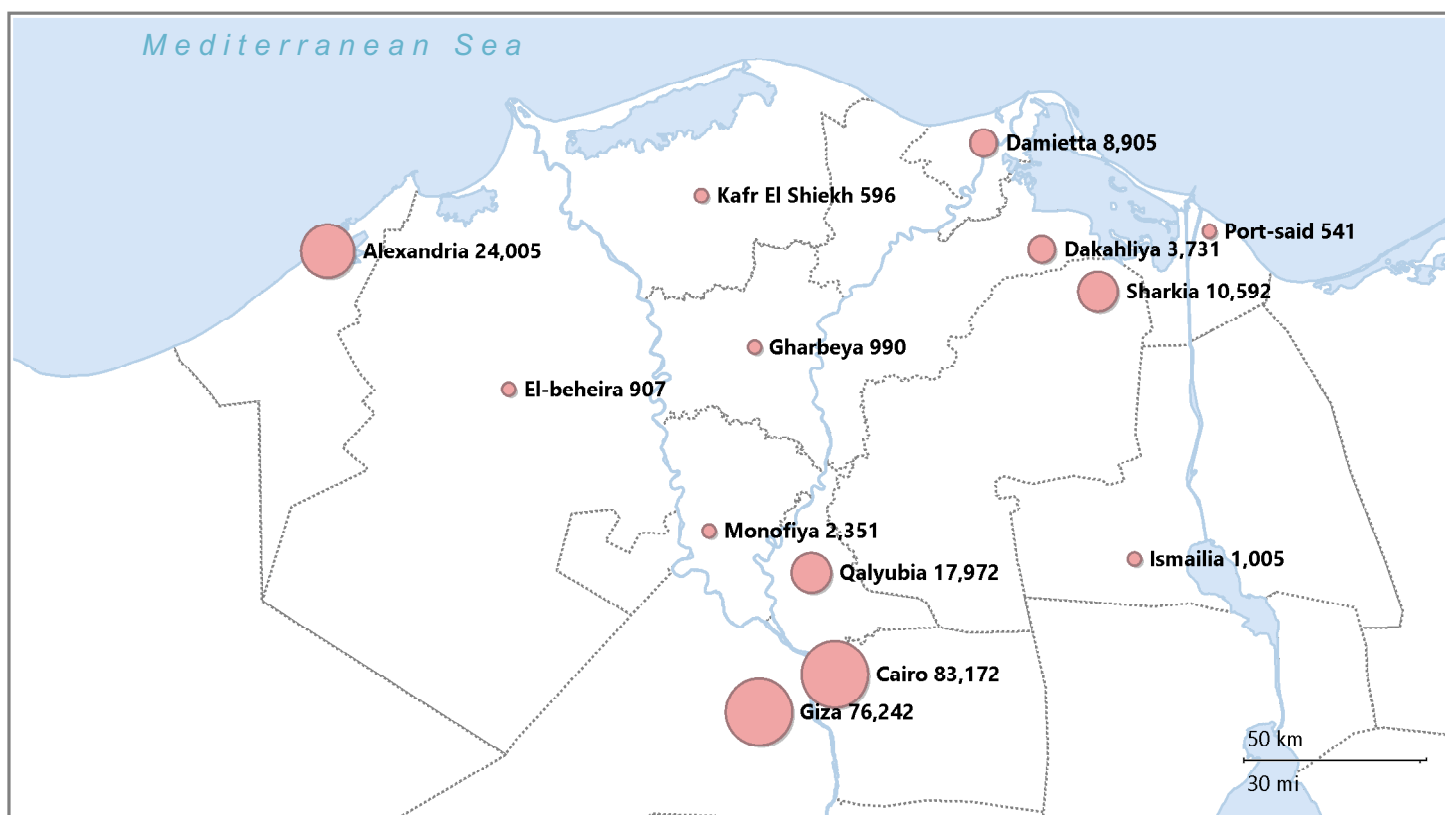

UNHCR Egypt Monthly Statistical Report

as of 31 August 2018

Total Population **235,397**

Asylum Seekers* **187,854** 80%

Refugees **47,543** 20%

Syrians 131,019 56% **Other Nationalities 104,378** 44%

BREAKDOWN BY COUNTRY OF ORIGIN

TOTAL ASYLUM SEEKERS REFUGEES

TOTAL REGISTERED IN 2018

REGISTERED IN AUGUST 2018

* All Syrians who approached UNHCR Egypt after 2011 are registered as asylum seekers and do not undergo refugee status determination but are considered as Refugees. The boundaries, names shown and the designations used on this map do not imply official endorsement or acceptance by the United Nations.