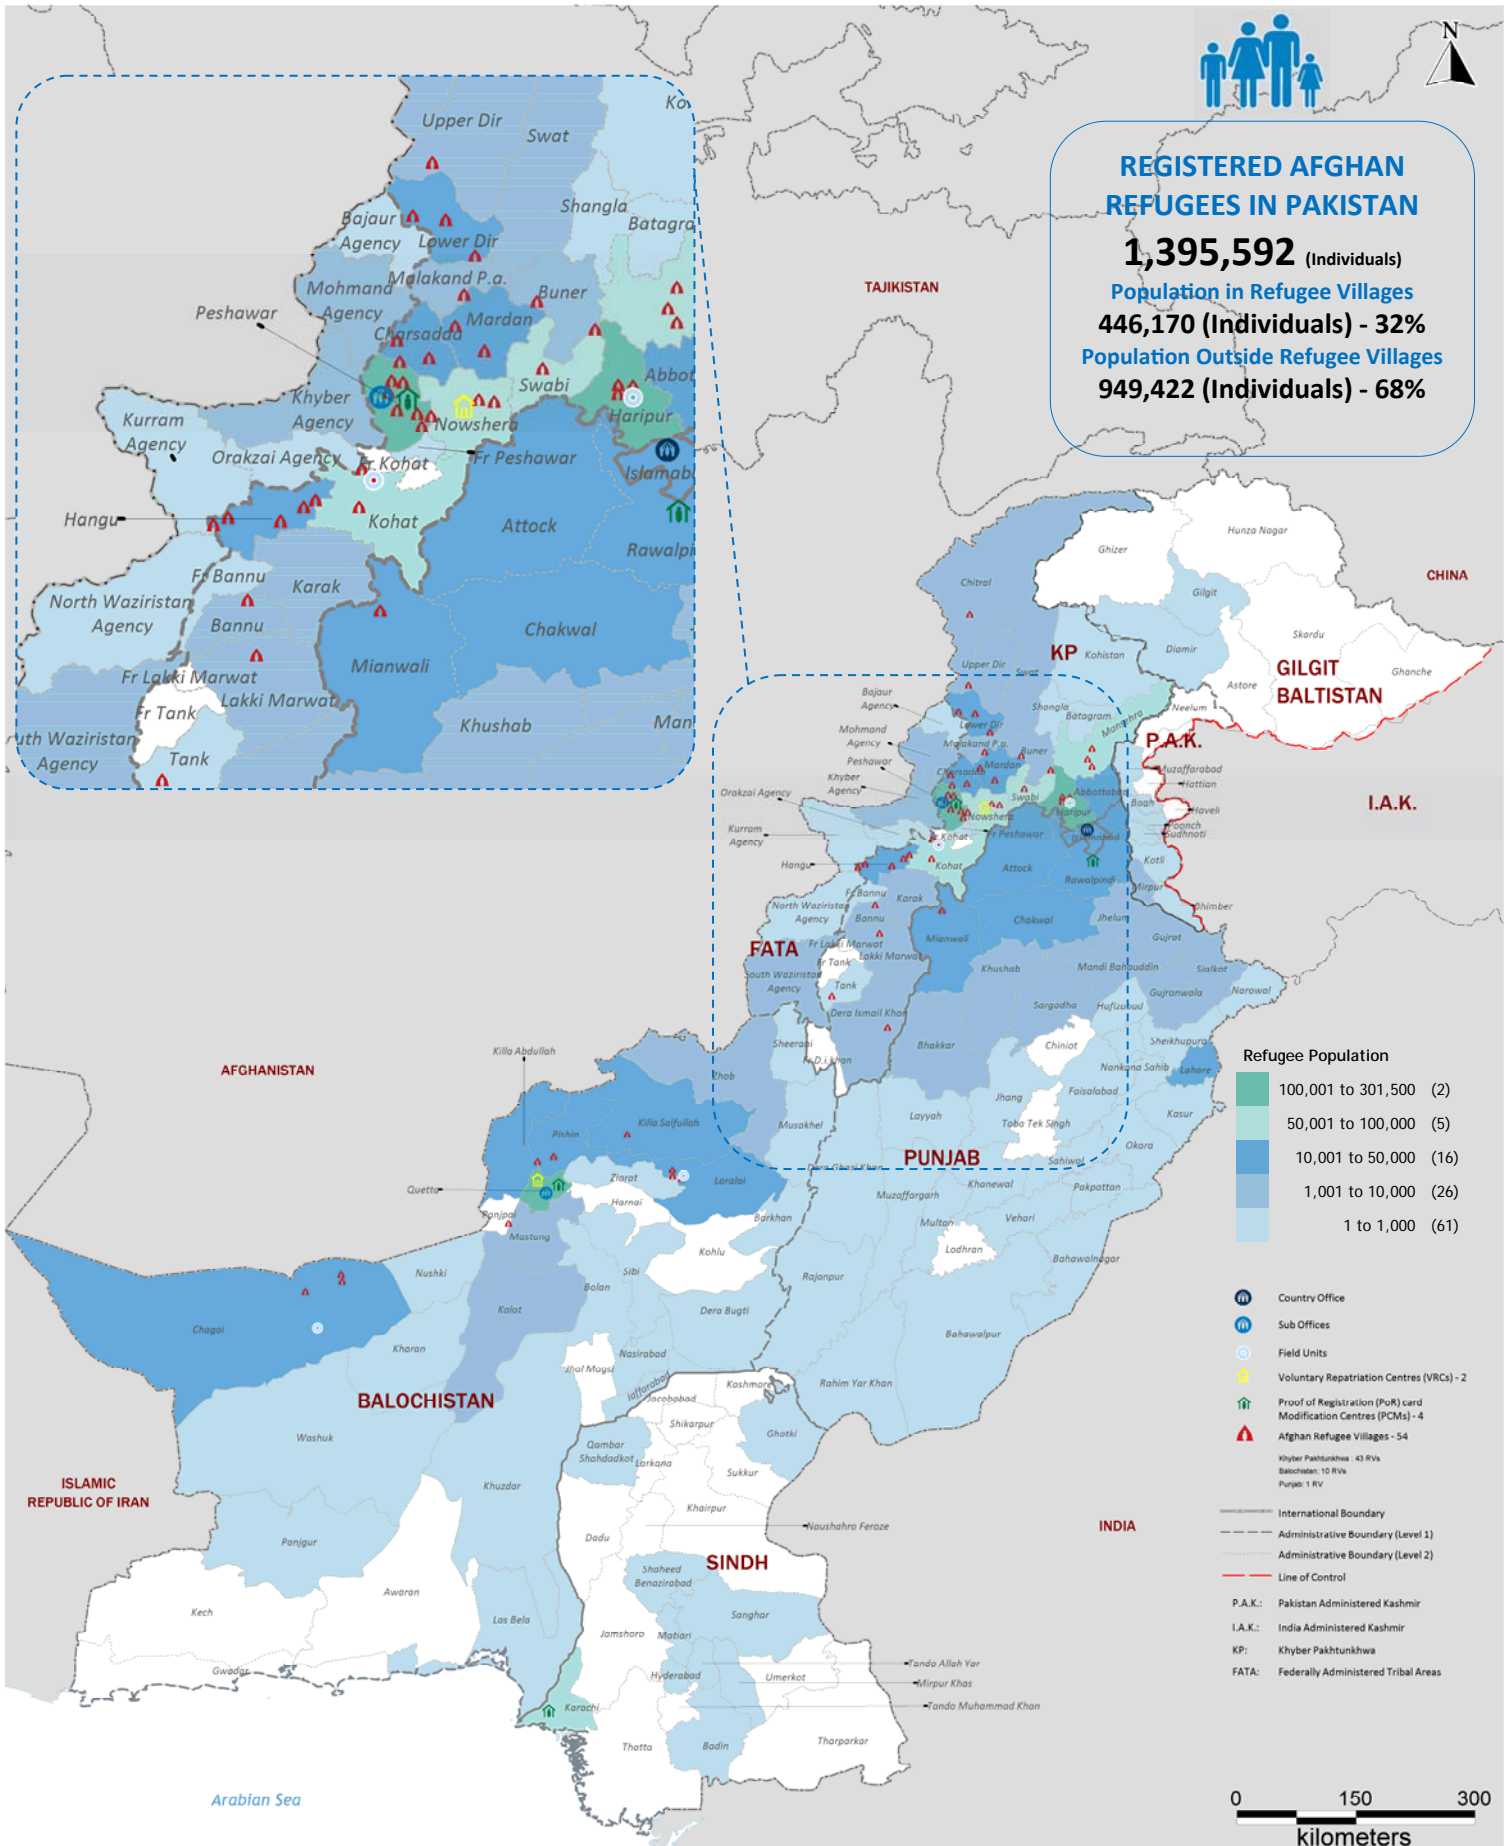

Pakistan: Overview of Afghan Refugee Population and UNHCR Operational Presence | As 31st of August, 2018

The boundaries and names shown and the designations used on this map do not imply official endorsement or acceptance

More information available on UNHCR: data portal, <https://data2.unhcr.org/en/country/pak> | website: <http://www.unhcrpk.org>

Sources: Afghan National Registration (ANR) Database, UNHCR Country Office Islamabad