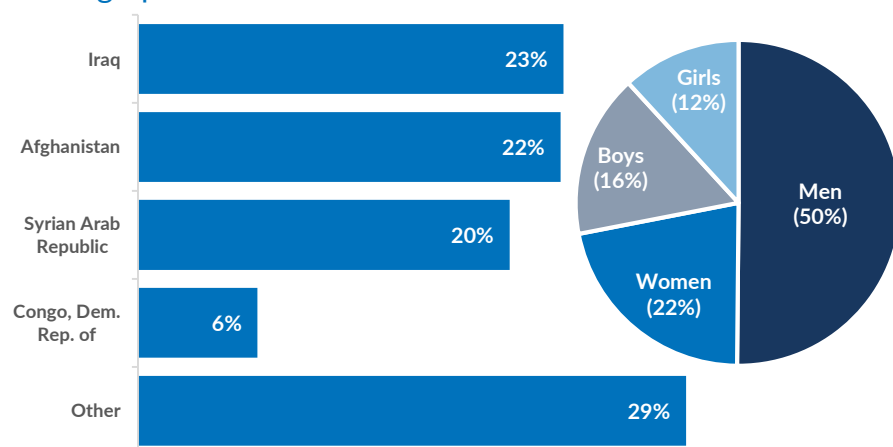

Aegean Islands Weekly Snapshot

Arrivals

This week, 667 people arrived on the Aegean islands, a decrease from last week's 1,578 arrivals and from last year's 1,029 arrivals during the same period.

The average daily arrivals this week equalled 95, compared to 225 in the previous week.

Population on the Islands

Over 18,300 refugees and migrants reside on the Aegean islands. The majority of the population on the Aegean islands are from Iraq (23%), Afghanistan (22%) and Syria (20%).

Women account for 22% of the population and children for 28% of whom nearly 7 out of 10 are younger than 12 years old.

Approximately 19% of the children are unaccompanied or separated, mainly Afghan and Syrian.

Some 45% are men between 18 and 39 years old.

Demographics

Entry Points by Sea

This week, 667 people reached the Aegean islands, the majority of whom arrived to Samos. The average daily arrivals on all islands was 95.

Departures to the mainland

This week, 848 asylum-seekers departed, once authorized by the authorities, from the Aegean islands to the mainland. Of those, 654 (77%) were transferred - with the support of UNHCR - to State-run sites and UNHCR's accommodation in apartments on the mainland.