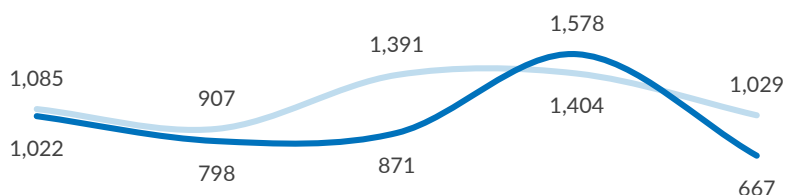

Aegean Islands Weekly Snapshot

Arrivals

This week, 667 people arrived on the Aegean islands, a decrease from last week's 1,578 arrivals and from last year's 1,029 arrivals during the same period.

The average daily arrivals this week equalled 95, compared to 225 in the previous week.

Population on the Islands

Over 18,300 refugees and migrants reside on the Aegean islands. The majority of the population on the Aegean islands are from Iraq (23%), Afghanistan (22%) and Syria (20%).

Women account for 22% of the population and children for 28% of whom nearly 7 out of 10 are younger than 12 years old.

Approximately 19% of the children are unaccompanied or separated, mainly Afghan and Syrian.

Some 45% are men between 18 and 39 years old.

Demographics

Entry Points by Sea

This week, 667 people reached the Aegean islands, the majority of whom arrived to Samos. The average daily arrivals on all islands was 95.

Departures to the mainland

This week, 848 asylum-seekers departed, once authorized by the authorities, from the Aegean islands to the mainland. Of those, 654 (77%) were transferred - with the support of UNHCR - to State-run sites and UNHCR's accommodation in apartments on the mainland.