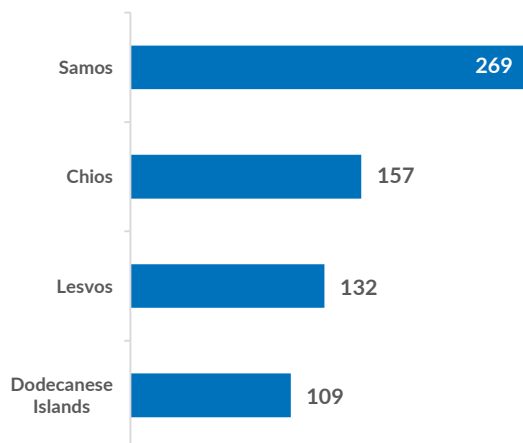

Aegean Islands Weekly Snapshot

Arrivals

This week, 667 people arrived on the Aegean islands, a decrease from last week's 1,578 arrivals and from last year's 1,029 arrivals during the same period.

The average daily arrivals this week equalled 95, compared to 225 in the previous week.

Population on the Islands

Over 18,300 refugees and migrants reside on the Aegean islands. The majority of the population on the Aegean islands are from Iraq (23%), Afghanistan (22%) and Syria (20%).

Women account for 22% of the population and children for 28% of whom nearly 7 out of 10 are younger than 12 years old.

Approximately 19% of the children are unaccompanied or separated, mainly Afghan and Syrian.

Some 45% are men between 18 and 39 years old.

Demographics

Entry Points by Sea

This week, 667 people reached the Aegean islands, the majority of whom arrived to Samos. The average daily arrivals on all islands was 95.

Departures to the mainland

This week, 848 asylum-seekers departed, once authorized by the authorities, from the Aegean islands to the mainland. Of those, 654 (77%) were transferred - with the support of UNHCR - to State-run sites and UNHCR's accommodation in apartments on the mainland.