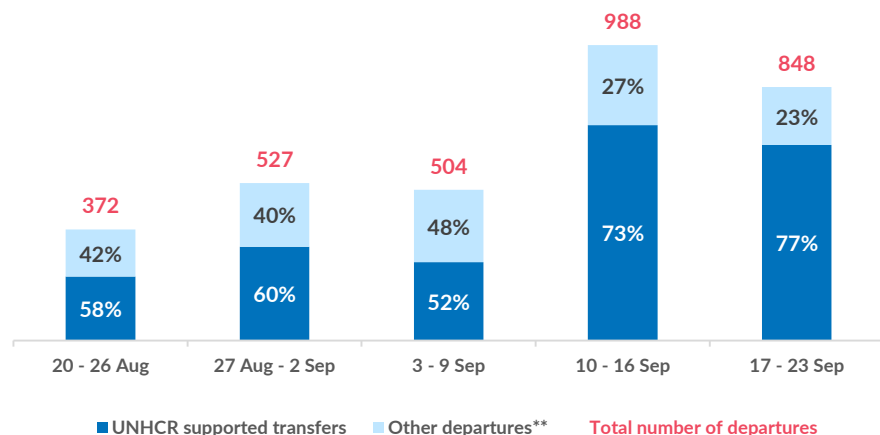

Aegean Islands Weekly Snapshot

Arrivals

This week, 667 people arrived on the Aegean islands, a decrease from last week's 1,578 arrivals and from last year's 1,029 arrivals during the same period.

The average daily arrivals this week equalled 95, compared to 225 in the previous week.

Population on the Islands

Over 18,300 refugees and migrants reside on the Aegean islands. The majority of the population on the Aegean islands are from Iraq (23%), Afghanistan (22%) and Syria (20%).

Women account for 22% of the population and children for 28% of whom nearly 7 out of 10 are younger than 12 years old.

Approximately 19% of the children are unaccompanied or separated, mainly Afghan and Syrian.

Some 45% are men between 18 and 39 years old.

Demographics

Entry Points by Sea

This week, 667 people reached the Aegean islands, the majority of whom arrived to Samos. The average daily arrivals on all islands was 95.

Departures to the mainland

This week, 848 asylum-seekers departed, once authorized by the authorities, from the Aegean islands to the mainland. Of those, 654 (77%) were transferred - with the support of UNHCR - to State-run sites and UNHCR's accommodation in apartments on the mainland.