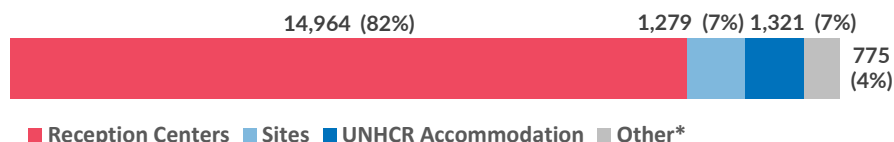

Aegean Islands Weekly Snapshot

Arrivals

This week, 667 people arrived on the Aegean islands, a decrease from last week's 1,578 arrivals and from last year's 1,029 arrivals during the same period.

The average daily arrivals this week equalled 95, compared to 225 in the previous week.

Population on the Islands

Over 18,300 refugees and migrants reside on the Aegean islands. The majority of the population on the Aegean islands are from Iraq (23%), Afghanistan (22%) and Syria (20%).

Women account for 22% of the population and children for 28% of whom nearly 7 out of 10 are younger than 12 years old.

Approximately 19% of the children are unaccompanied or separated, mainly Afghan and Syrian.

Some 45% are men between 18 and 39 years old.

Demographics

Entry Points by Sea

This week, 667 people reached the Aegean islands, the majority of whom arrived to Samos. The average daily arrivals on all islands was 95.