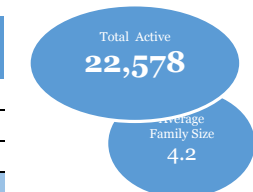

Biometric Registration Update

As of 8 October, 2018

REGISTRATION TRENDS

Gender and Age breakdown

All Location	Female Headed	Total HH	00-04years		05-11years		12-17years		18-59years		60+years		Total		Grand Total
			F	M	F	M	F	M	F	M	F	M			
Grand Total	2,969	9,995	3,628	3,490	3,962	3,746	2,125	1,951	7,795	8,707	248	411	17,758	18,305	36,063

ACTIVE POPULATION

Gender and Age/ breakdown by Location

Location	Female Headed	Total HH	00-04years		05-11years		12-17years		18-59years		60+years		Total		Grand Total	%
			F	M	F	M	F	M	F	M	F	M				
Lovua	754	3,400	3,400	1,596	1,526	1,683	1,568	851	895	2,762	3,002	98	6,990	7,155	14,145	63%
Urban Area	735	1,912	1,912	841	822	1,070	1,024	554	487	1,908	1,587	59	4,432	4,001	8,433	37%
Grand Total	1,489	5,312	5,312	2,437	2,348	2,753	2,592	1,405	1,382	4,670	4,589	157	11,422	11,156	22,578	100%

Weekly Population Change			
Increase		Decrease	
Type	PoC	Type	PoC
New REG		Deregistration	
Birth	29	Death	
Family reunif.		Spont. Dep.	
Transf. In		Transf. out	
Activation		de-activation	
Total	29	Total	0

Population by Area of origin	
Area of Origin	Total
Tshikapa	22,064
Luebo	267
Kananga	25
Commune de Mbuji Mayi	8
Dekese	8
Other	206

Education			
Grade	05-11years	12-17years	18+years
Kindergarden	118	3	2
Grade 1-3	2,599	515	389
Grade 4-7	441	1,748	2,671
Grade 8-14	372	5,317	5,573
University			139
Post univ.			130
Informal	462	14	11
No education	1,320	73	517