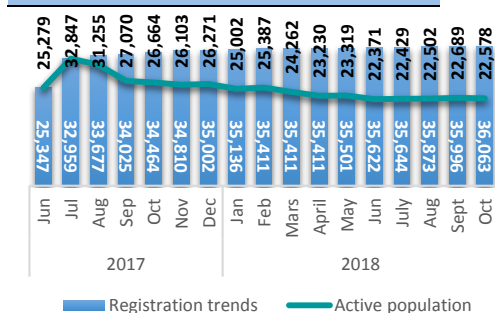

Biometric Registration Update

As of 8 October, 2018

REGISTRATION TRENDS

Gender and Age breakdown

All Location	Female Headed	Total HH	00-04years		05-11years		12-17years		18-59years		60+years		Total		Grand Total
			F	M	F	M	F	M	F	M	F	M			
Grand Total	2,969	9,995	3,628	3,490	3,962	3,746	2,125	1,951	7,795	8,707	248	411	17,758	18,305	36,063

ACTIVE POPULATION

Gender and Age/ breakdown by Location

Location	Female Headed	Total HH	00-04years		05-11years		12-17years		18-59years		60+years		Total		Grand Total	%
			F	M	F	M	F	M	F	M	F	M				
Lovua	754	3,400	3,400	1,596	1,526	1,683	1,568	851	895	2,762	3,002	98	6,990	7,155	14,145	63%
Urban Area	735	1,912	1,912	841	822	1,070	1,024	554	487	1,908	1,587	59	4,432	4,001	8,433	37%
Grand Total	1,489	5,312	5,312	2,437	2,348	2,753	2,592	1,405	1,382	4,670	4,589	157	11,422	11,156	22,578	100%

Weekly Population Change			
Increase		Decrease	
Type	PoC	Type	PoC
New REG		Deregistration	
Birth	29	Death	
Family reunif.		Spont. Dep.	
Transf. In		Transf. out	
Activation		de-activation	
Total	29	Total	0

Population by Area of origin	
Area of Origin	Total
Tshikapa	22,064
Luebo	267
Kananga	25
Commune de Mbuji Mayi	8
Dekese	8
Other	206

Education			
Grade	05-11years	12-17years	18+years
Kindergarden	118	3	2
Grade 1-3	2,599	515	389
Grade 4-7	441	1,748	2,671
Grade 8-14	372	5,317	5,573
University			139
Post univ.			130
Informal	462	14	11
No education	1,320	73	517

Specific Needs		
SPN	Total	%
Single parent	680	61%
UASC	198	18%
Child at risk	74	7%
Disability	74	7%
Older person at risk	46	4%
Serious medical cond.	36	3%

Health/Nutrition			
Age group	Female	Male	Total
0-5Months	108	124	232
6-11Months	153	117	270
12-23Month:	577	534	1,111

Top 5 occupation	
Occupation	Total
Student	6,101
Stall & market salespersons	2,709
Farmers (crop and vegetable)	1,354
Farm-hands & labourers	868
Street food vendors	669

Household by size and Location				
Size	Lovua	Urban	Total	%
1	672	174	846	16%
2	367	211	578	11%
3	410	304	714	13%
4	467	365	832	16%
5	470	307	777	15%
6	377	231	608	11%
7	288	165	453	9%
8	204	90	294	6%
9	85	37	122	2%
10	33	15	48	1%
11	18	8	26	0%
12	7	3	10	0%
13	2	2	4	0%
14			0	0%
15			0	0%
Total	3,400	1,912	5,312	100%