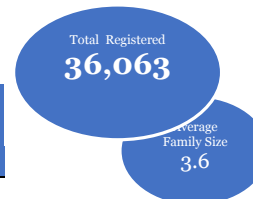

Biometric Registration Update

As of 8 October, 2018

REGISTRATION TRENDS

Gender and Age breakdown

All Location	Female Headed	Total HH	00-04years		05-11years		12-17years		18-59years		60+years		Total		Grand Total
			F	M	F	M	F	M	F	M	F	M			
Grand Total	2,969	9,995	3,628	3,490	3,962	3,746	2,125	1,951	7,795	8,707	248	411	17,758	18,305	36,063

ACTIVE POPULATION

Gender and Age/ breakdown by Location

Location	Female Headed	Total HH	00-04years		05-11years		12-17years		18-59years		60+years		Total		Grand Total	%
			F	M	F	M	F	M	F	M	F	M				
Lovua	754	3,400	3,400	1,596	1,526	1,683	1,568	851	895	2,762	3,002	98	6,990	7,155	14,145	63%
Urban Area	735	1,912	1,912	841	822	1,070	1,024	554	487	1,908	1,587	59	4,432	4,001	8,433	37%
Grand Total	1,489	5,312	5,312	2,437	2,348	2,753	2,592	1,405	1,382	4,670	4,589	157	11,422	11,156	22,578	100%