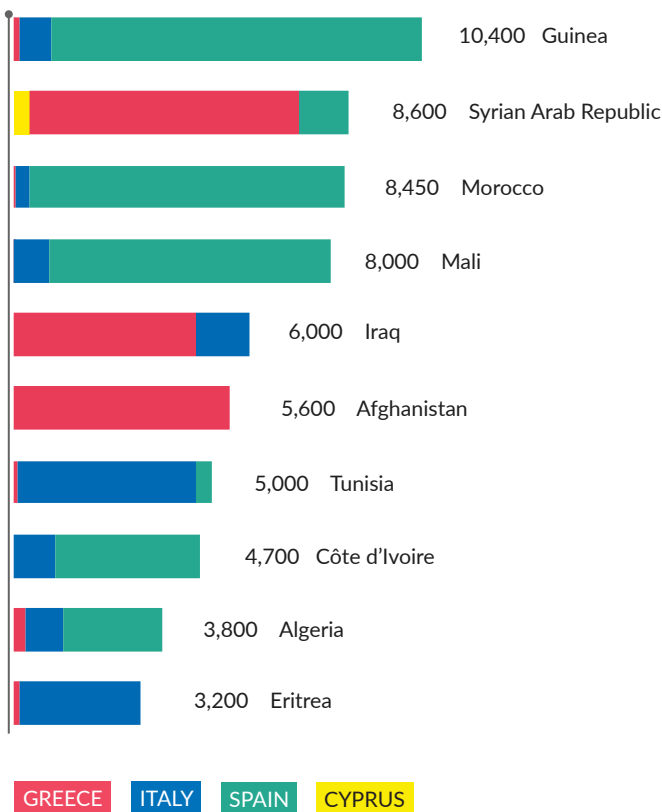

# REFUGEES & MIGRANTS ARRIVALS TO EUROPE IN 2018 (MEDITERRANEAN)

## TOTAL ARRIVALS<sup>1</sup> (Jan-Sep 2018)

<b>2018</b>	<b>99,500</b>	(As of 30 September 2018)
<b>2017</b>	<b>143,500</b>	(As of 30 Sep 2017; total of 2017: 178,500)
<b>2016</b>	<b>308,000</b>	(As of 30 Sep 2016; total of 2016: 362,753)
<b>2015</b>	<b>528,700</b>	(As of 30 Sep 2015; total of 2015: 1,015,078)

## OVERVIEW

Between 1 January and 30 September 2018, some 99,500 refugees and migrants crossed the Mediterranean Sea from North Africa and Turkey. Most crossed the Western Mediterranean from Morocco to Spain. Arrivals in 2018 most commonly originated from Guinea, Syrian Arab Republic, Morocco and Mali.

#### TOTAL ARRIVALS

**JAN - SEP 2018** **42,500**  
Sea Arrivals : 37,500 Land Arrivals: 5,000

**JAN - SEP 2017** **17,200**

**JAN - SEP 2016** **9,100**