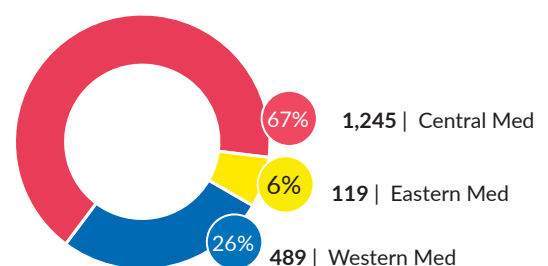

DISTRIBUTION PER ROUTE