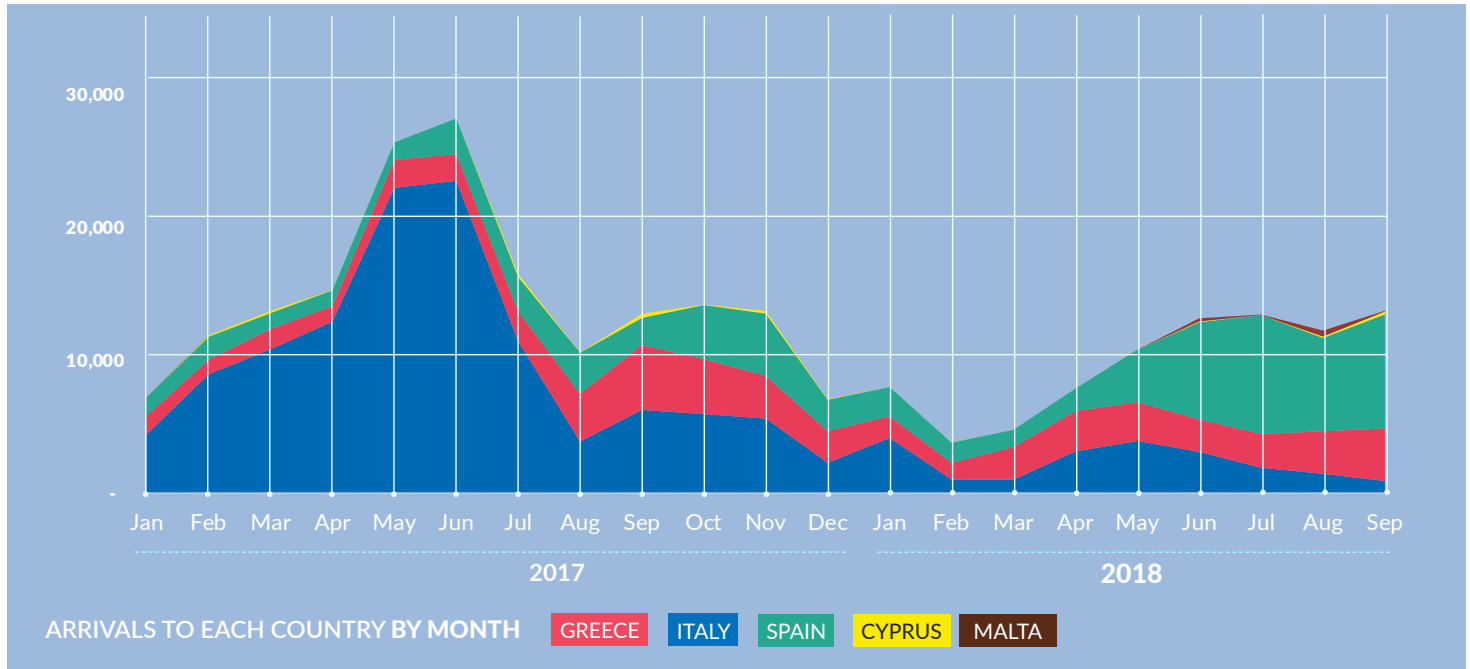

# REFUGEES & MIGRANTS ARRIVALS TO EUROPE IN 2018 (MEDITERRANEAN)

## TOTAL ARRIVALS<sup>1</sup> (Jan-Sep 2018)

<b>2018</b>	<b>99,500</b>	(As of 30 September 2018)
<b>2017</b>	<b>143,500</b>	(As of 30 Sep 2017; total of 2017: 178,500)
<b>2016</b>	<b>308,000</b>	(As of 30 Sep 2016; total of 2016: 362,753)
<b>2015</b>	<b>528,700</b>	(As of 30 Sep 2015; total of 2015: 1,015,078)

## OVERVIEW

Between 1 January and 30 September 2018, some 99,500 refugees and migrants crossed the Mediterranean Sea from North Africa and Turkey. Most crossed the Western Mediterranean from Morocco to Spain. Arrivals in 2018 most commonly originated from Guinea, Syrian Arab Republic, Morocco and Mali.

#### TOTAL ARRIVALS

**JAN - SEP 2018** **42,500**  
Sea Arrivals : 37,500 Land Arrivals: 5,000

**JAN - SEP 2017** **17,200**

**JAN - SEP 2016** **9,100**