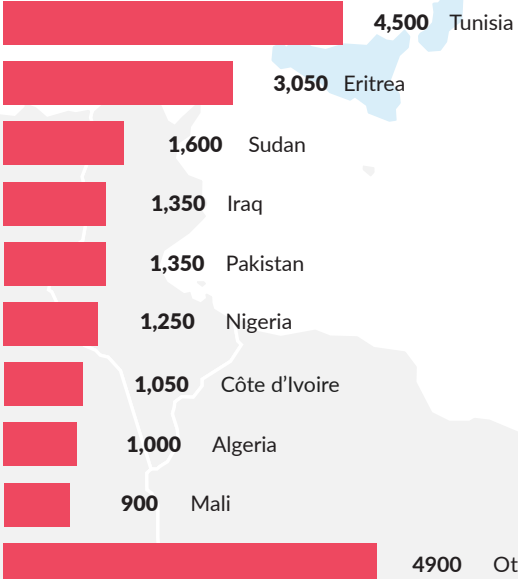

## OVERVIEW

Between 1 January and 30 September 2018, some 99,500 refugees and migrants crossed the Mediterranean Sea from North Africa and Turkey. Most crossed the Western Mediterranean from Morocco to Spain. Arrivals in 2018 most commonly originated from Guinea, Syrian Arab Republic, Morocco and Mali.

#### DEMOGRAPHIC BREAKDOWN

#### ARRIVALS' MOST COMMON COUNTRIES OF ORIGIN

### ARRIVALS BY SEA ITALY

**JAN - SEP 2018** **21,000**

**JAN - SEP 2017** **105,400**

**JAN - SEP 2016** **132,000**