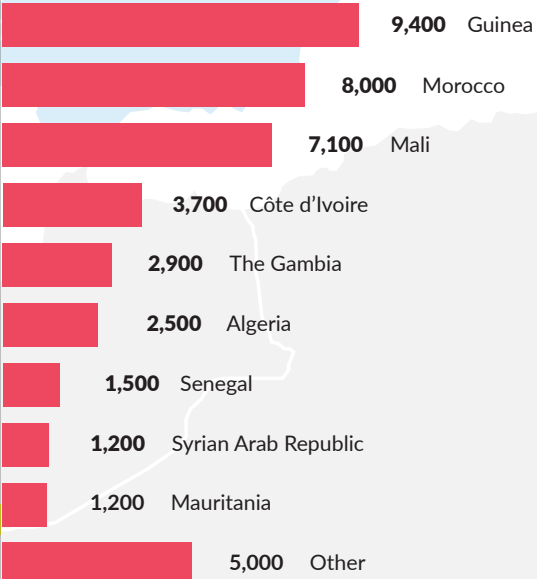

ARRIVALS' MOST COMMON COUNTRIES OF ORIGIN