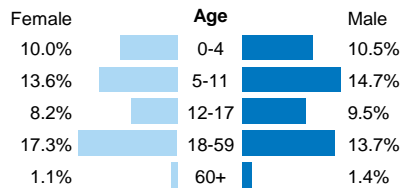

## Somali returnees from Kenya at 30 September 2018

**82,399**

refugee returnees (2014 - 2018)

### Age, gender composition

Women and children combined represent 85% of all returnees to date