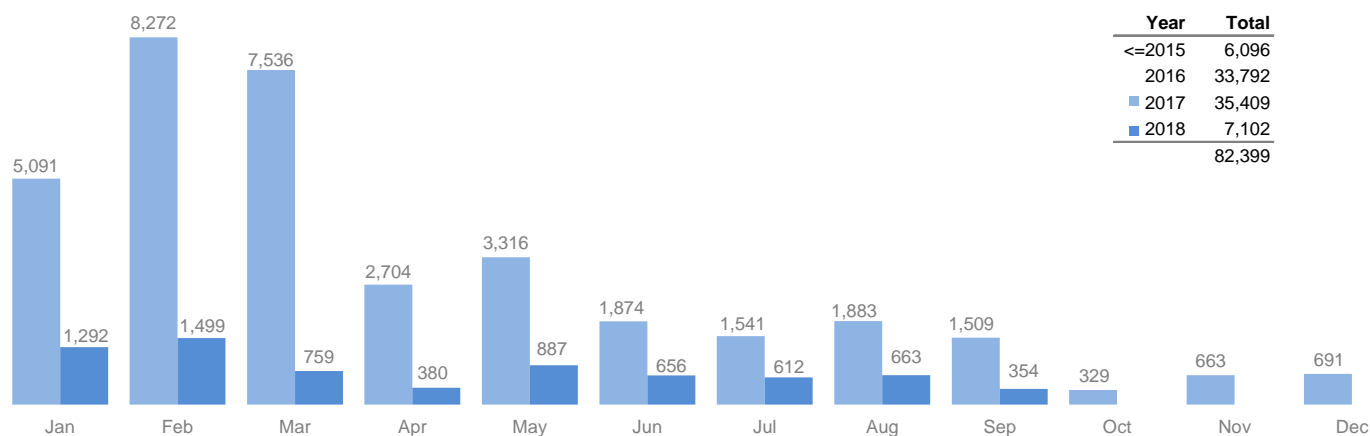

Returnees from Kenya by month