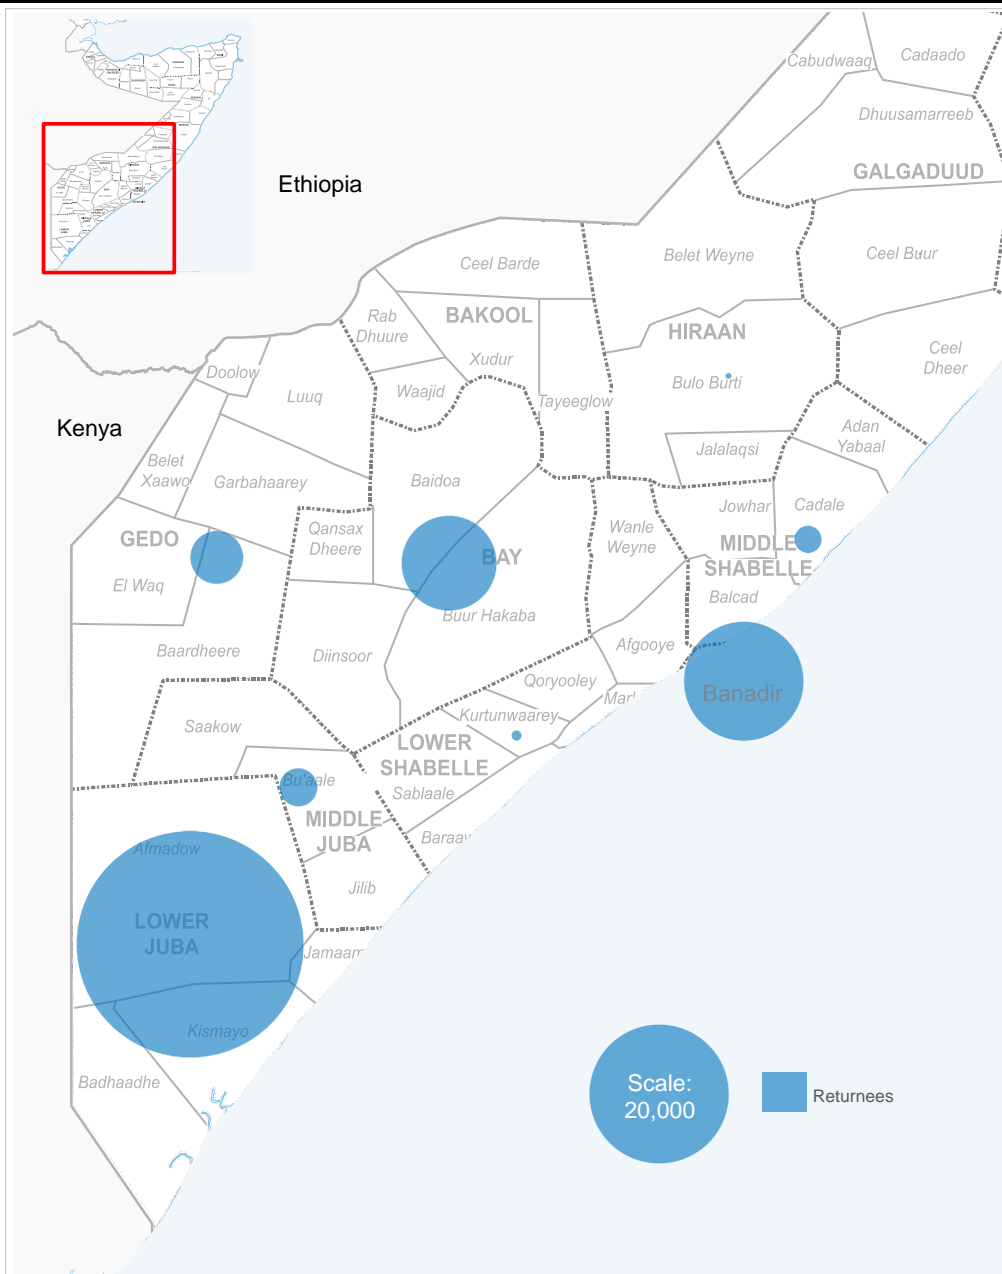

## Somali returnees from Kenya at 30 September 2018

**82,399**

refugee returnees (2014 - 2018)

### Age, gender composition

Women and children combined represent 85% of all returnees to date

### Somali returnees by destination

Region	Individuals	Percent
Lower Juba	52,905	64%
Banadir	14,716	18%
Bay	9,318	11%
Gedo	2,922	4%
Middle Juba	1,526	2%
Middle Shabelle	798	1%
Lower Shabelle	117	0%
Hiraan	42	0%
Bari	12	0%
Nugaal	13	0%
Woq. Galbeed	7	0%
Other	23	0%
<b>TOTAL</b>	<b>82,399</b>	<b>100%</b>

Data on destinations for returnees from Kenya are generally based on the place of initial return. In the case of arrivals by road convoy in 2017, the final destination declared on arrival is used.