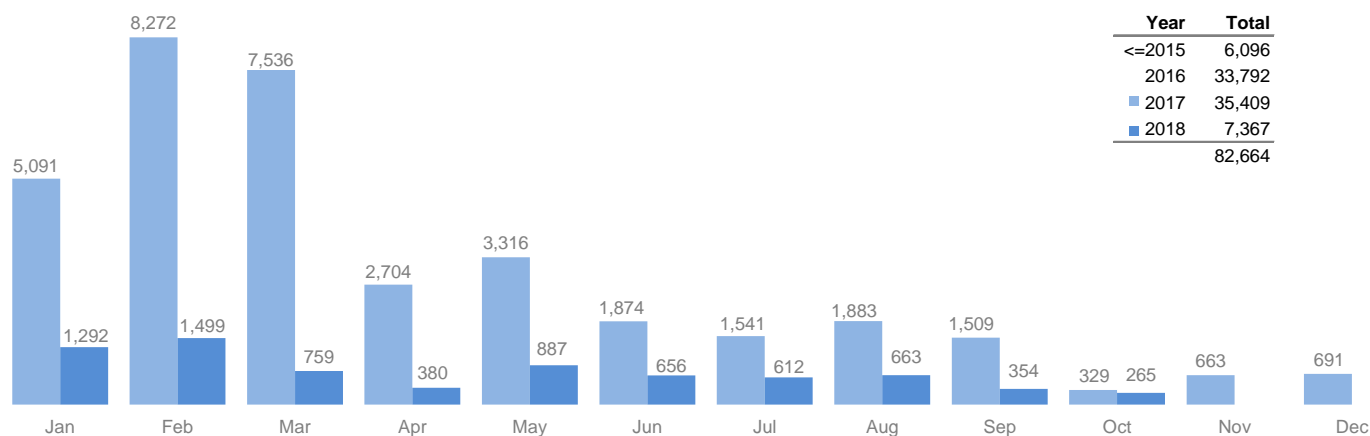

Returnees from Kenya by month