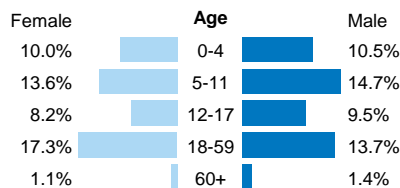

## Somali returnees from Kenya at 31 October 2018

**82,664**

refugee returnees (2014 - 2018)

### Age, gender composition

Women and children combined represent 85% of all returnees to date