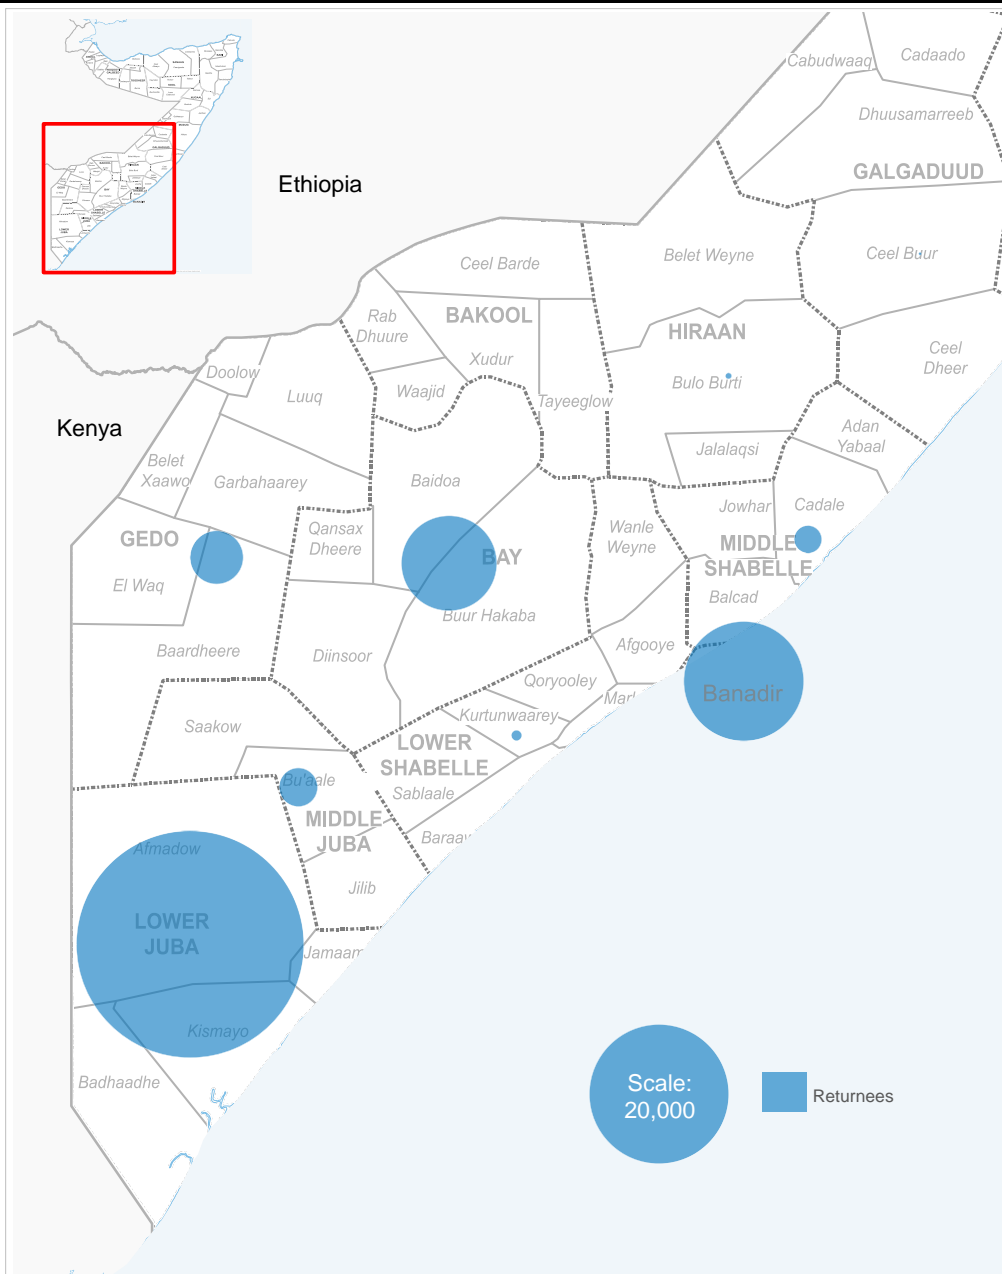

## Somali returnees from Kenya at 31 October 2018

**82,664**

refugee returnees (2014 - 2018)

### Age, gender composition

Women and children combined represent 85% of all returnees to date

### Somali returnees by destination

Region	Individuals	Percent
Lower Juba	53,097	64%
Banadir	14,763	18%
Bay	9,318	11%
Gedo	2,922	4%
Middle Juba	1,541	2%
Middle Shabelle	798	1%
Lower Shabelle	117	0%
Hiraan	42	0%
Bari	12	0%
Nugaal	13	0%
Woq. Galbeed	18	0%
Other	23	0%
<b>TOTAL</b>	<b>82,664</b>	<b>100%</b>

Data on destinations for returnees from Kenya are generally based on the place of initial return. In the case of arrivals by road convoy in 2017, the final destination declared on arrival is used.