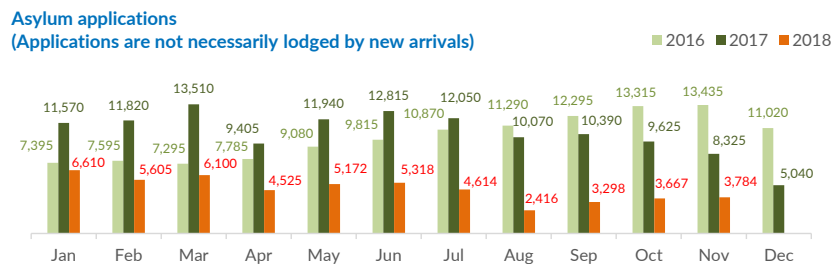

Italy weekly snapshot - 23 Dec 2018

(The charts below are based on figures from the Italian Ministry of Interior and UNHCR estimates. All figures are provisional and subject to change)

Total arrivals (1 Jan - 23 Dec 2018):	23,192
Total arrivals (1 Jan - 23 Dec 2017):	118,874
Total arrivals 1 Dec - 23 Dec 2018	181
Total arrivals 1 Dec - 23 Dec 2017	1,832
Average daily arrivals in December 2018 so far:	8
Average daily arrivals in November 2018:	33

Dead and missing in 2018 - Central Med (as of 23 Dec)	1,291
Dead and missing in 2018 - Mediterranean Sea (as of 23 Dec)	2,241
Dead and missing in 2017 - Central Med (as of 23 Dec)	2,872
Dead and missing in 2017 - Mediterranean Sea (as of 23 Dec)	3,138
Dead and missing in 2017 - Central Med	2,873
Dead and missing in 2017 - Mediterranean Sea	3,139

Estimated # of arrivals during the last seven days	61
(Based on arrivals or registration figures collected by UNHCR staff)	
Mon, 17 Dec 2018	0
Tue, 18 Dec 2018	0
Wed, 19 Dec 2018	0
Thu, 20 Dec 2018	61
Fri, 21 Dec 2018	0
Sat, 22 Dec 2018	0
Sun, 23 Dec 2018	0