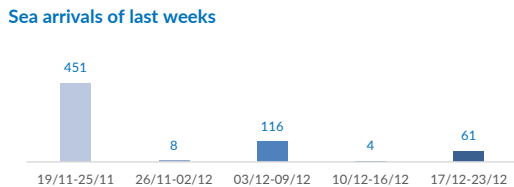

Italy weekly snapshot - 23 Dec 2018

(The charts below are based on figures from the Italian Ministry of Interior and UNHCR estimates. All figures are provisional and subject to change)

Total arrivals (1 Jan - 23 Dec 2018):	23,192
Total arrivals (1 Jan - 23 Dec 2017):	118,874
Total arrivals 1 Dec - 23 Dec 2018	181
Total arrivals 1 Dec - 23 Dec 2017	1,832
Average daily arrivals in December 2018 so far:	8
Average daily arrivals in November 2018:	33

Dead and missing in 2018 - Central Med (as of 23 Dec)	1,291
Dead and missing in 2018 - Mediterranean Sea (as of 23 Dec)	2,241
Dead and missing in 2017 - Central Med (as of 23 Dec)	2,872
Dead and missing in 2017 - Mediterranean Sea (as of 23 Dec)	3,138
Dead and missing in 2017 - Central Med	2,873
Dead and missing in 2017 - Mediterranean Sea	3,139

Estimated # of arrivals during the last seven days	61
(Based on arrivals or registration figures collected by UNHCR staff)	
Mon, 17 Dec 2018	0
Tue, 18 Dec 2018	0
Wed, 19 Dec 2018	0
Thu, 20 Dec 2018	61
Fri, 21 Dec 2018	0
Sat, 22 Dec 2018	0
Sun, 23 Dec 2018	0