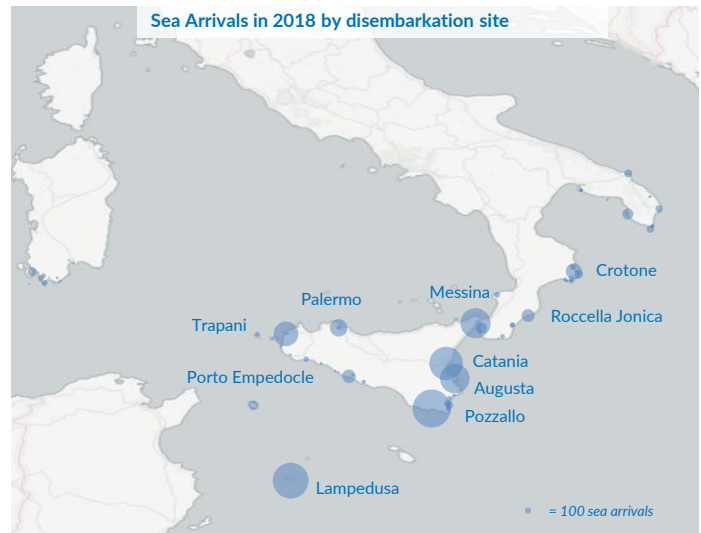

Italy weekly snapshot - 23 Dec 2018

(The charts below are based on figures from the Italian Ministry of Interior and UNHCR estimates. All figures are provisional and subject to change)

Total arrivals (1 Jan - 23 Dec 2018):	23,192
Total arrivals (1 Jan - 23 Dec 2017):	118,874
Total arrivals 1 Dec - 23 Dec 2018	181
Total arrivals 1 Dec - 23 Dec 2017	1,832
Average daily arrivals in December 2018 so far:	8
Average daily arrivals in November 2018:	33

Dead and missing in 2018 - Central Med (as of 23 Dec)	1,291
Dead and missing in 2018 - Mediterranean Sea (as of 23 Dec)	2,241
Dead and missing in 2017 - Central Med (as of 23 Dec)	2,872
Dead and missing in 2017 - Mediterranean Sea (as of 23 Dec)	3,138
Dead and missing in 2017 - Central Med	2,873
Dead and missing in 2017 - Mediterranean Sea	3,139

Most common sea arrival nationalities in Italy (comparison with previous month)

Estimated daily sea arrivals in 2018