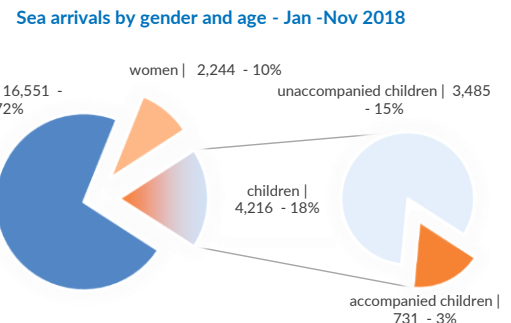

Italy weekly snapshot - 23 Dec 2018

(The charts below are based on figures from the Italian Ministry of Interior and UNHCR estimates. All figures are provisional and subject to change)

Total arrivals (1 Jan - 23 Dec 2018):	23,192
Total arrivals (1 Jan - 23 Dec 2017):	118,874
Total arrivals 1 Dec - 23 Dec 2018	181
Total arrivals 1 Dec - 23 Dec 2017	1,832
Average daily arrivals in December 2018 so far:	8
Average daily arrivals in November 2018:	33

Dead and missing in 2018 - Central Med (as of 23 Dec)	1,291
Dead and missing in 2018 - Mediterranean Sea (as of 23 Dec)	2,241
Dead and missing in 2017 - Central Med (as of 23 Dec)	2,872
Dead and missing in 2017 - Mediterranean Sea (as of 23 Dec)	3,138
Dead and missing in 2017 - Central Med	2,873
Dead and missing in 2017 - Mediterranean Sea	3,139

Estimated # of arrivals during the last seven days	61
(Based on arrivals or registration figures collected by UNHCR staff)	
Mon, 17 Dec 2018	0
Tue, 18 Dec 2018	0
Wed, 19 Dec 2018	0
Thu, 20 Dec 2018	61
Fri, 21 Dec 2018	0
Sat, 22 Dec 2018	0
Sun, 23 Dec 2018	0