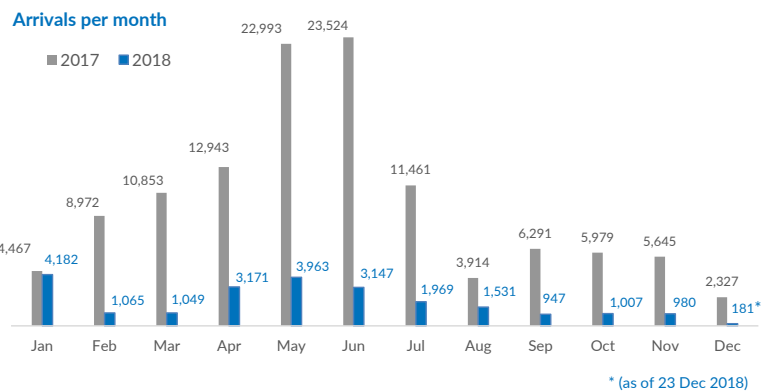

Italy weekly snapshot - 23 Dec 2018

(The charts below are based on figures from the Italian Ministry of Interior and UNHCR estimates. All figures are provisional and subject to change)

Total arrivals (1 Jan - 23 Dec 2018):	23,192
Total arrivals (1 Jan - 23 Dec 2017):	118,874
Total arrivals 1 Dec - 23 Dec 2018	181
Total arrivals 1 Dec - 23 Dec 2017	1,832
Average daily arrivals in December 2018 so far:	8
Average daily arrivals in November 2018:	33

Dead and missing in 2018 - Central Med (as of 23 Dec)	1,291
Dead and missing in 2018 - Mediterranean Sea (as of 23 Dec)	2,241
Dead and missing in 2017 - Central Med (as of 23 Dec)	2,872
Dead and missing in 2017 - Mediterranean Sea (as of 23 Dec)	3,138
Dead and missing in 2017 - Central Med	2,873
Dead and missing in 2017 - Mediterranean Sea	3,139

Estimated # of arrivals during the last seven days	61
(Based on arrivals or registration figures collected by UNHCR staff)	
Mon, 17 Dec 2018	0
Tue, 18 Dec 2018	0
Wed, 19 Dec 2018	0
Thu, 20 Dec 2018	61
Fri, 21 Dec 2018	0
Sat, 22 Dec 2018	0
Sun, 23 Dec 2018	0