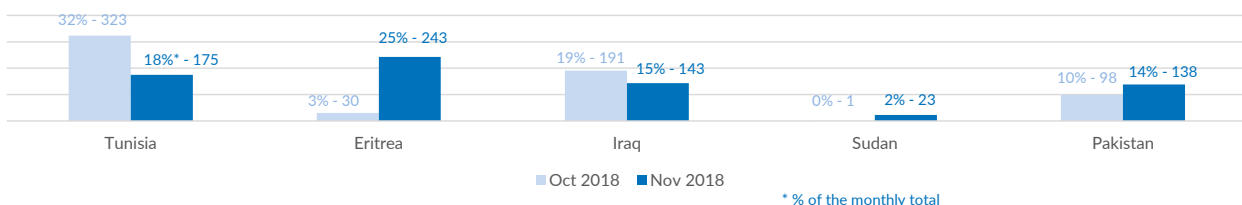

Most common sea arrival nationalities in Italy (comparison with previous month)