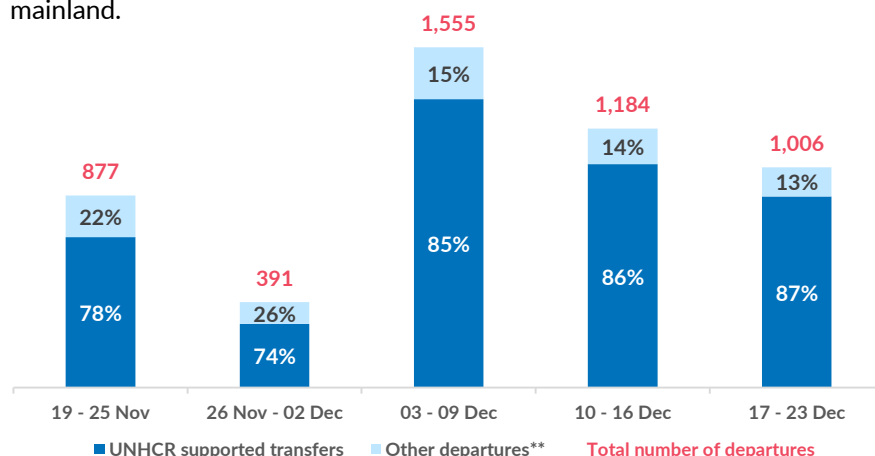

Aegean Islands Weekly Snapshot

Arrivals

This week, 822 people arrived on the Aegean islands, an increase from last week's 598 arrivals and from last year's 441 arrivals during the same period.

The average daily arrivals this week equalled 117, compared to 85 in the previous week.

Population on the Islands

Over 14,400 refugees and migrants reside on the Aegean islands. The majority of the population on the Aegean islands are from Afghanistan (36%), Iraq (17%) and Syria (12%).

Women account for 21% of the population and children for 30% of whom nearly 7 out of 10 are younger than 12 years old.

Approximately 20% of the children are unaccompanied or separated, mainly Afghan and Syrian.

Some 43% are men between 18 and 39 years old.

Demographics

Entry Points by Sea

This week, 822 people reached the Aegean islands, the majority of whom arrived to Samos. The average daily arrivals on all islands was 117.

Departures to the mainland

This week, 1,006 asylum-seekers departed, once authorized by the authorities, from the Aegean islands to the mainland. Of those, 874 (87%) were transferred – with the support of UNHCR – to open reception facilities/sites and UNHCR's accommodation in apartments on the mainland.