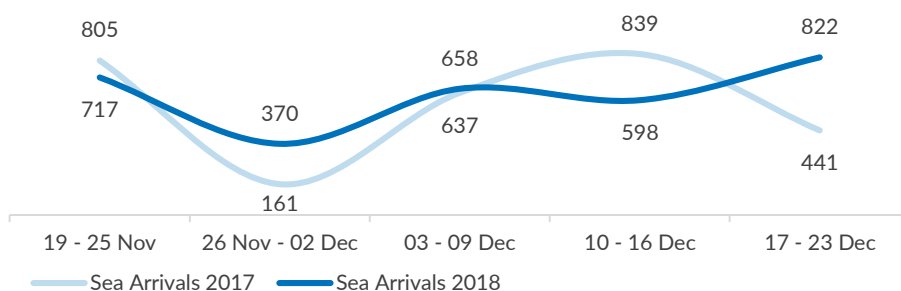

Aegean Islands Weekly Snapshot

Arrivals

This week, 822 people arrived on the Aegean islands, an increase from last week's 598 arrivals and from last year's 441 arrivals during the same period.

The average daily arrivals this week equalled 117, compared to 85 in the previous week.

Population on the Islands

Over 14,400 refugees and migrants reside on the Aegean islands. The majority of the population on the Aegean islands are from Afghanistan (36%), Iraq (17%) and Syria (12%).

Women account for 21% of the population and children for 30% of whom nearly 7 out of 10 are younger than 12 years old.

Approximately 20% of the children are unaccompanied or separated, mainly Afghan and Syrian.

Some 43% are men between 18 and 39 years old.

Demographics

Entry Points by Sea

This week, 822 people reached the Aegean islands, the majority of whom arrived to Samos. The average daily arrivals on all islands was 117.

Departures to the mainland

This week, 1,006 asylum-seekers departed, once authorized by the authorities, from the Aegean islands to the mainland. Of those, 874 (87%) were transferred – with the support of UNHCR – to open reception facilities/sites and UNHCR's accommodation in apartments on the mainland.