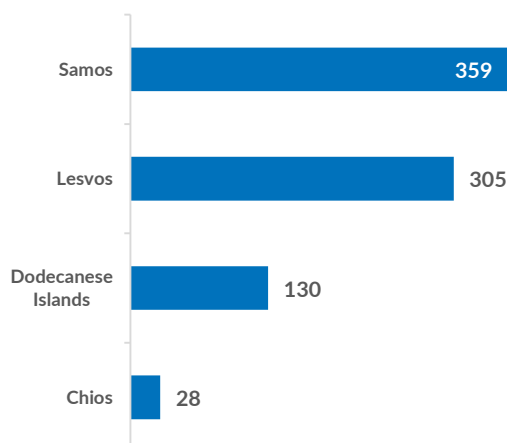

Aegean Islands Weekly Snapshot

Arrivals

This week, 822 people arrived on the Aegean islands, an increase from last week's 598 arrivals and from last year's 441 arrivals during the same period.

The average daily arrivals this week equalled 117, compared to 85 in the previous week.

Population on the Islands

Over 14,400 refugees and migrants reside on the Aegean islands. The majority of the population on the Aegean islands are from Afghanistan (36%), Iraq (17%) and Syria (12%).

Women account for 21% of the population and children for 30% of whom nearly 7 out of 10 are younger than 12 years old.

Approximately 20% of the children are unaccompanied or separated, mainly Afghan and Syrian.

Some 43% are men between 18 and 39 years old.

Demographics

Entry Points by Sea

This week, 822 people reached the Aegean islands, the majority of whom arrived to Samos. The average daily arrivals on all islands was 117.

Departures to the mainland

This week, 1,006 asylum-seekers departed, once authorized by the authorities, from the Aegean islands to the mainland. Of those, 874 (87%) were transferred – with the support of UNHCR – to open reception facilities/sites and UNHCR's accommodation in apartments on the mainland.