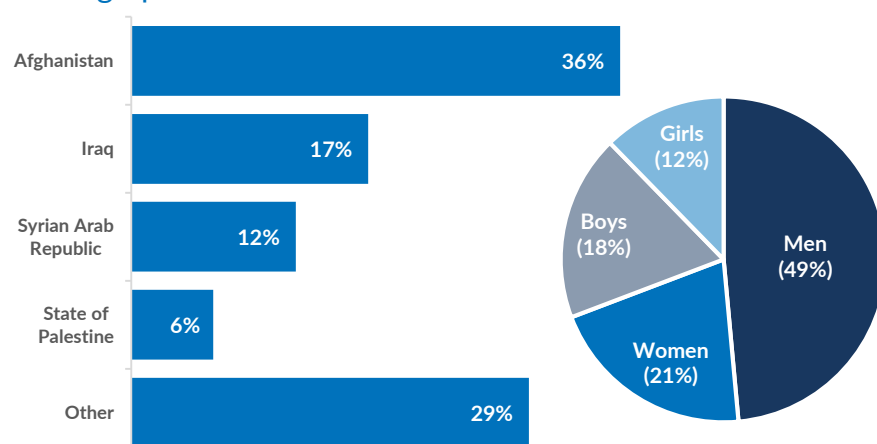

Aegean Islands Weekly Snapshot

Arrivals

This week, 822 people arrived on the Aegean islands, an increase from last week's 598 arrivals and from last year's 441 arrivals during the same period.

The average daily arrivals this week equalled 117, compared to 85 in the previous week.

Population on the Islands

Over 14,400 refugees and migrants reside on the Aegean islands. The majority of the population on the Aegean islands are from Afghanistan (36%), Iraq (17%) and Syria (12%).

Women account for 21% of the population and children for 30% of whom nearly 7 out of 10 are younger than 12 years old.

Approximately 20% of the children are unaccompanied or separated, mainly Afghan and Syrian.

Some 43% are men between 18 and 39 years old.

Demographics

Entry Points by Sea

This week, 822 people reached the Aegean islands, the majority of whom arrived to Samos. The average daily arrivals on all islands was 117.

Departures to the mainland

This week, 1,006 asylum-seekers departed, once authorized by the authorities, from the Aegean islands to the mainland. Of those, 874 (87%) were transferred – with the support of UNHCR – to open reception facilities/sites and UNHCR's accommodation in apartments on the mainland.