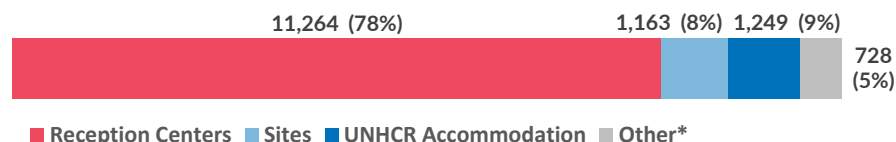

Population on the Islands

Over 14,400 refugees and migrants reside on the Aegean islands. The majority of the population on the Aegean islands are from Afghanistan (36%), Iraq (17%) and Syria (12%).

Women account for 21% of the population and children for 30% of whom nearly 7 out of 10 are younger than 12 years old.

Approximately 20% of the children are unaccompanied or separated, mainly Afghan and Syrian.

Some 43% are men between 18 and 39 years old.

Demographics

Entry Points by Sea

This week, 822 people reached the Aegean islands, the majority of whom arrived to Samos. The average daily arrivals on all islands was 117.