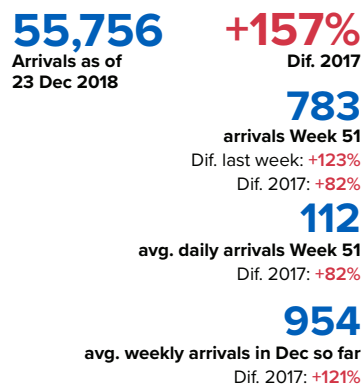

SPAIN Weekly snapshot - Week 51 (17 - 23 Dec 2018)

The charts below are based on figures from the Ministry of Interior and UNHCR estimates. All figures are provisional and subject to change

Sea and land arrivals in week 51 ¹

The boundaries and names shown and the designations used on this map do not imply official endorsement or acceptance by the United Nations

Total Sea and Land ¹

Sea ¹

Land (Ceuta & Melilla) ¹

Sea and land arrivals during the last five weeks ²

Arrivals per month ²

Most common nationalities, Jan-Nov 2018 ²

Demographic breakdown, Jan-Nov 2018 ²