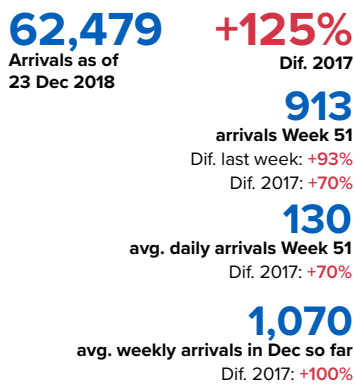

Total Sea and Land ¹