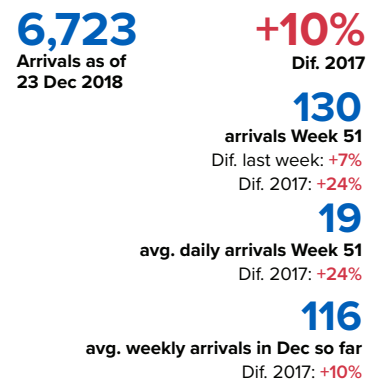

Land (Ceuta & Melilla) ¹