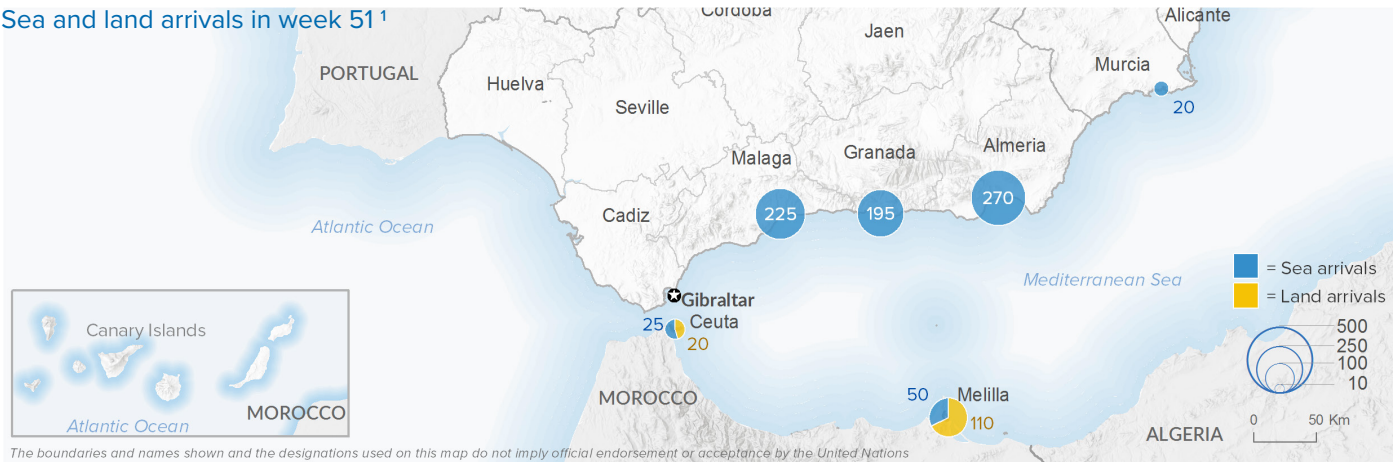

# SPAIN Weekly snapshot - Week 51 (17 - 23 Dec 2018)

The charts below are based on figures from the Ministry of Interior and UNHCR estimates. All figures are provisional and subject to change

## Sea and land arrivals in week 51 <sup>1</sup>

The boundaries and names shown and the designations used on this map do not imply official endorsement or acceptance by the United Nations

### Total Sea and Land <sup>1</sup>

## Sea and land arrivals during the last five weeks <sup>2</sup>