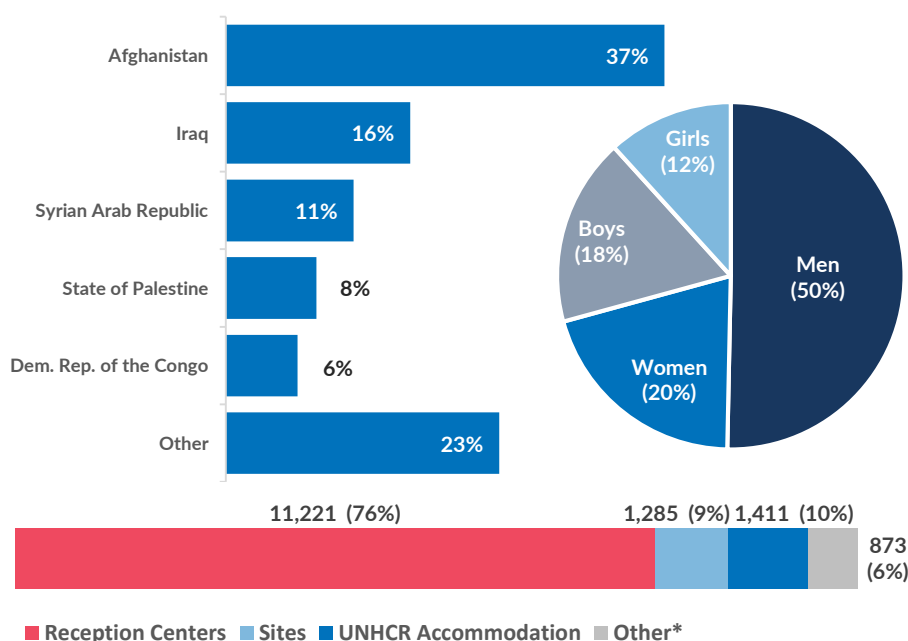

Demographics