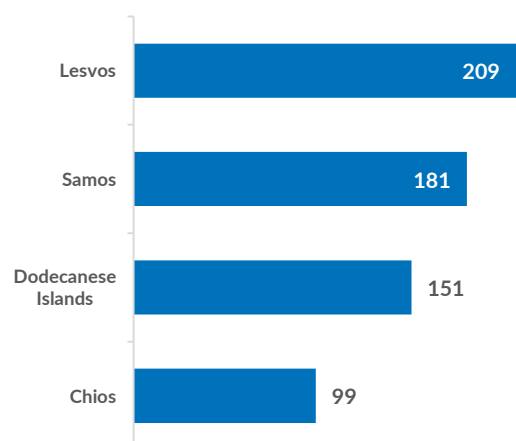

Entry Points by Sea

This week 640 people reached the Aegean islands, the majority of whom arrived to Lesbos. The average daily arrivals on all islands was 91.