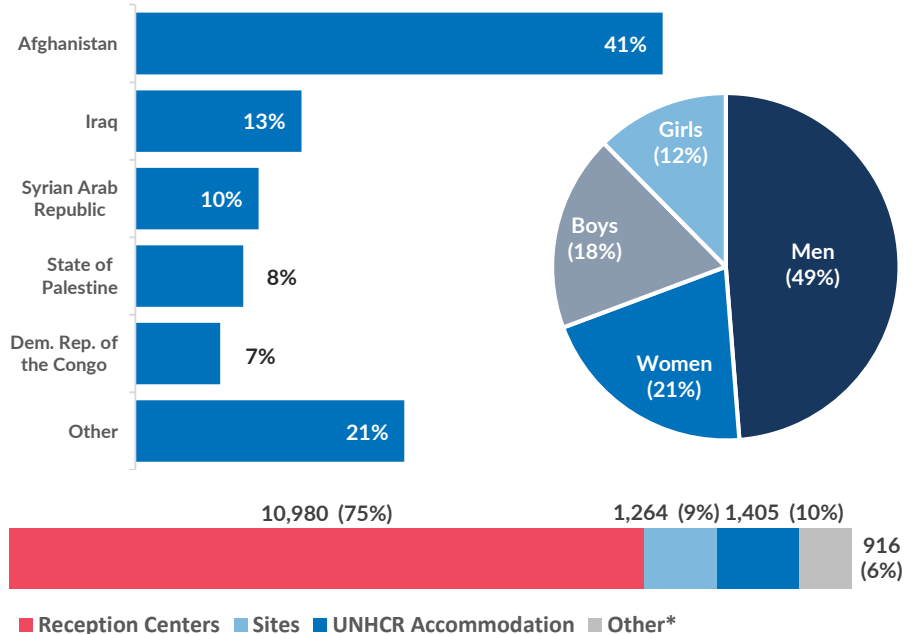

Aegean Islands Weekly Snapshot

Arrivals

This week, 347 people arrived on the Aegean islands, a decrease from last week's 508 arrivals and from last year's 610 arrivals during the same period.

The average daily arrivals this week equalled 50, compared to 73 in the previous week.

Population on the Islands

Nearly 14,600 refugees and migrants reside on the Aegean islands. The majority of the population on the Aegean islands are from Afghanistan (41%), Iraq (13%) and Syria (10%).

Women account for 21% of the population and children for 30% of whom more than 6 out of 10 are younger than 12 years old.

Approximately 19% of the children are unaccompanied or separated, mainly Afghan and Syrian.

Some 43% are men between 18 and 39 years old.

Demographics

Entry Points by Sea

This week 347 people reached the Aegean islands, the majority of whom arrived to Lesbos. The average daily arrivals on all islands was 50.

Departures to the mainland

This week, 405 asylum-seekers departed, once authorized by the authorities, from the Aegean islands to the mainland. Of those, 253 (62%) were transferred – with the support of UNHCR – to open reception facilities/sites and UNHCR's accommodation in apartments on the mainland.