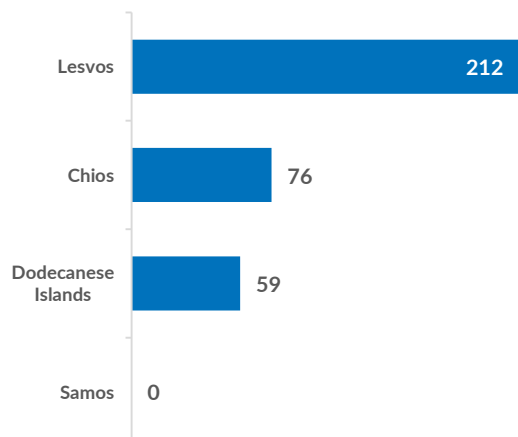

Aegean Islands Weekly Snapshot

Arrivals

This week, 347 people arrived on the Aegean islands, a decrease from last week's 508 arrivals and from last year's 610 arrivals during the same period.

The average daily arrivals this week equalled 50, compared to 73 in the previous week.

Population on the Islands

Nearly 14,600 refugees and migrants reside on the Aegean islands. The majority of the population on the Aegean islands are from Afghanistan (41%), Iraq (13%) and Syria (10%).

Women account for 21% of the population and children for 30% of whom more than 6 out of 10 are younger than 12 years old.

Approximately 19% of the children are unaccompanied or separated, mainly Afghan and Syrian.

Some 43% are men between 18 and 39 years old.

Demographics

Entry Points by Sea

This week 347 people reached the Aegean islands, the majority of whom arrived to Lesbos. The average daily arrivals on all islands was 50.

Departures to the mainland

This week, 405 asylum-seekers departed, once authorized by the authorities, from the Aegean islands to the mainland. Of those, 253 (62%) were transferred – with the support of UNHCR – to open reception facilities/sites and UNHCR's accommodation in apartments on the mainland.