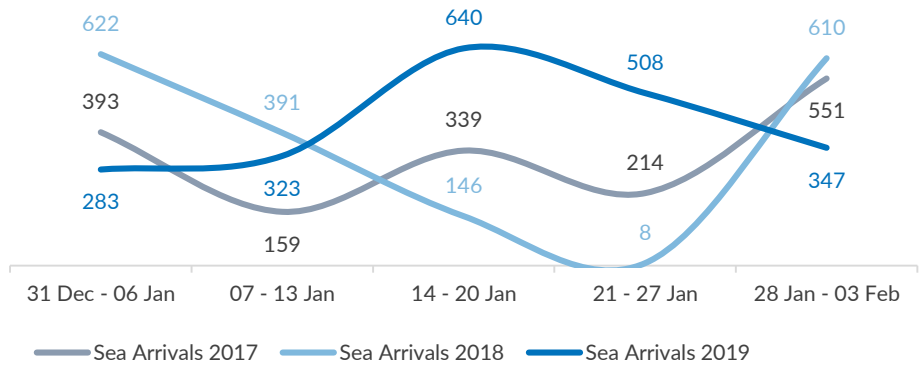

Aegean Islands Weekly Snapshot

Arrivals

This week, 347 people arrived on the Aegean islands, a decrease from last week's 508 arrivals and from last year's 610 arrivals during the same period.

The average daily arrivals this week equalled 50, compared to 73 in the previous week.

Population on the Islands

Nearly 14,600 refugees and migrants reside on the Aegean islands. The majority of the population on the Aegean islands are from Afghanistan (41%), Iraq (13%) and Syria (10%).

Women account for 21% of the population and children for 30% of whom more than 6 out of 10 are younger than 12 years old.

Approximately 19% of the children are unaccompanied or separated, mainly Afghan and Syrian.

Some 43% are men between 18 and 39 years old.

Demographics

Entry Points by Sea

This week 347 people reached the Aegean islands, the majority of whom arrived to Lesbos. The average daily arrivals on all islands was 50.

Departures to the mainland

This week, 405 asylum-seekers departed, once authorized by the authorities, from the Aegean islands to the mainland. Of those, 253 (62%) were transferred – with the support of UNHCR – to open reception facilities/sites and UNHCR's accommodation in apartments on the mainland.