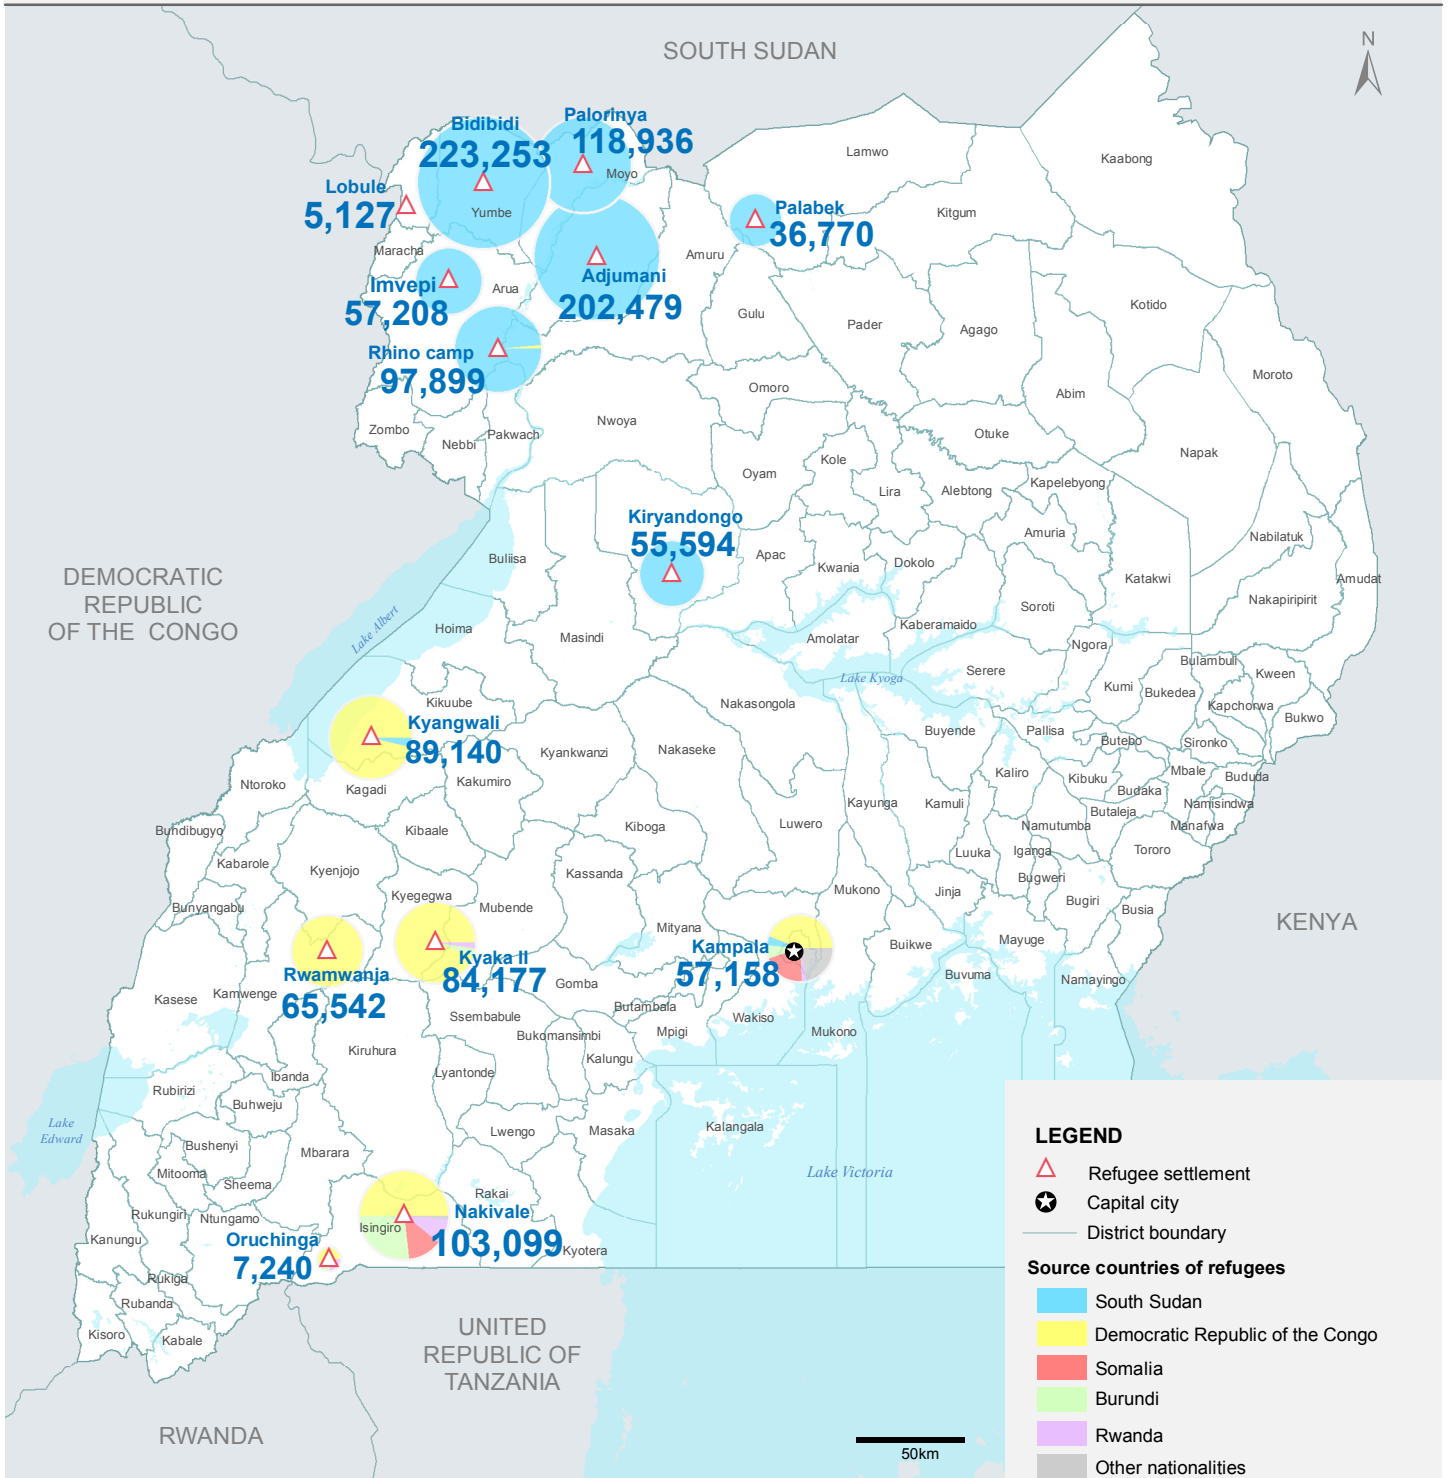

Total refugees and asylum-seekers

1,205,913

COUNTRIES OF ORIGIN

REFUGEES PER SETTLEMENT

The boundaries and names shown and the designations used on this map do not imply official endorsement or acceptance by the United Nations.

Statistics: Provided by OPM (proGres)