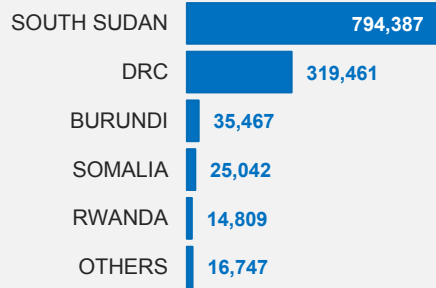

Total refugees and asylum-seekers

1,205,913

COUNTRIES OF ORIGIN

REFUGEES PER SETTLEMENT

The boundaries and names shown and the designations used on this map do not imply official endorsement or acceptance by the United Nations.