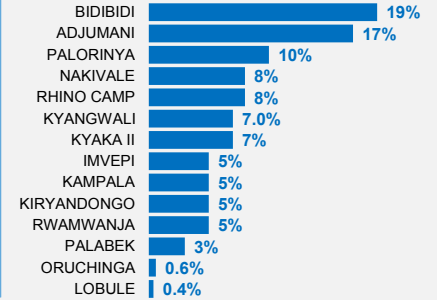

Total refugees and asylum-seekers

1,205,913

COUNTRIES OF ORIGIN

REFUGEES PER SETTLEMENT

The boundaries and names shown and the designations used on this map do not imply official endorsement or acceptance by the United Nations.