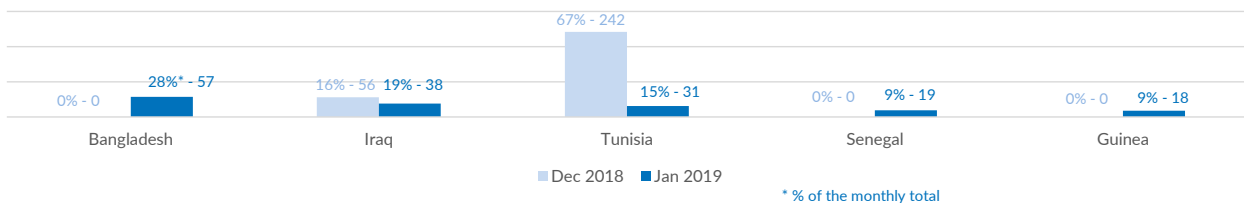

Most common sea arrival nationalities in Italy
(comparison with previous month)