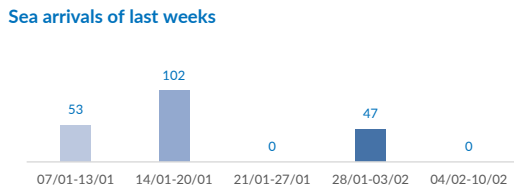

Italy weekly snapshot - 10 Feb 2019

(The charts below are based on figures from the Italian Ministry of Interior and UNHCR estimates. All figures are provisional and subject to change)

Total arrivals (1 Jan - 10 Feb 2019):	202
Total arrivals (1 Jan - 10 Feb 2018):	4,733
Total arrivals 1 Feb - 10 Feb 2019	0
Total arrivals 1 Feb - 10 Feb 2018	551
Average daily arrivals in February 2019 so far:	0
Average daily arrivals in January 2019:	7

Dead and missing in 2019 - Central Med (as of 10 Feb)	144
Dead and missing in 2019 - Mediterranean Sea (as of 10 Feb)	207
Dead and missing in 2018 - Central Med (as of 10 Feb)	310
Dead and missing in 2018 - Mediterranean Sea (as of 10 Feb)	399
Dead and missing in 2018 - Central Med	1,279
Dead and missing in 2018 - Mediterranean Sea	2,277

Estimated # of arrivals during the last seven days
(Based on arrivals or registration figures collected by UNHCR staff)

Mon, 04 Feb 2019	0
Tue, 05 Feb 2019	0
Wed, 06 Feb 2019	0
Thu, 07 Feb 2019	0
Fri, 08 Feb 2019	0
Sat, 09 Feb 2019	0
Sun, 10 Feb 2019	0