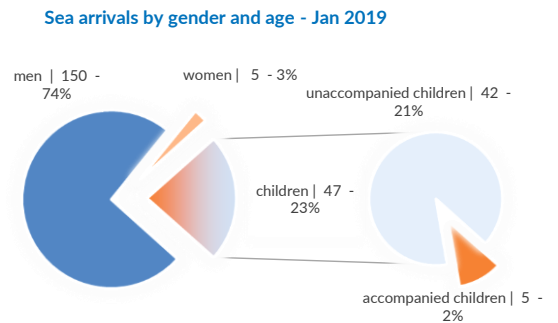

Italy weekly snapshot - 10 Feb 2019

(The charts below are based on figures from the Italian Ministry of Interior and UNHCR estimates. All figures are provisional and subject to change)

Total arrivals (1 Jan - 10 Feb 2019):	202
Total arrivals (1 Jan - 10 Feb 2018):	4,733
Total arrivals 1 Feb - 10 Feb 2019	0
Total arrivals 1 Feb - 10 Feb 2018	551
Average daily arrivals in February 2019 so far:	0
Average daily arrivals in January 2019:	7

Dead and missing in 2019 - Central Med (as of 10 Feb)	144
Dead and missing in 2019 - Mediterranean Sea (as of 10 Feb)	207
Dead and missing in 2018 - Central Med (as of 10 Feb)	310
Dead and missing in 2018 - Mediterranean Sea (as of 10 Feb)	399
Dead and missing in 2018 - Central Med	1,279
Dead and missing in 2018 - Mediterranean Sea	2,277

Estimated # of arrivals during the last seven days
(Based on arrivals or registration figures collected by UNHCR staff)

Mon, 04 Feb 2019	0
Tue, 05 Feb 2019	0
Wed, 06 Feb 2019	0
Thu, 07 Feb 2019	0
Fri, 08 Feb 2019	0
Sat, 09 Feb 2019	0
Sun, 10 Feb 2019	0