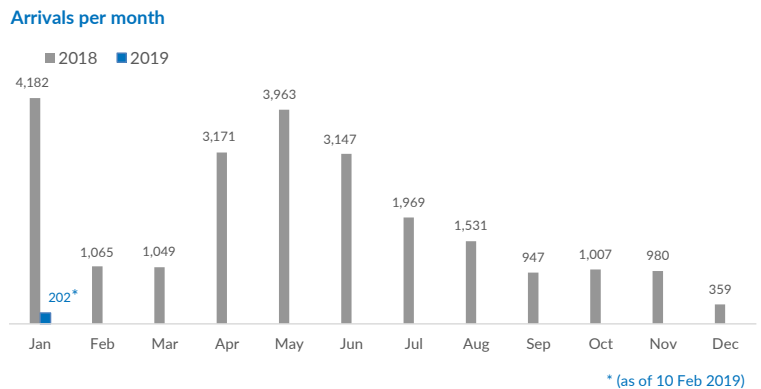

Italy weekly snapshot - 10 Feb 2019

(The charts below are based on figures from the Italian Ministry of Interior and UNHCR estimates. All figures are provisional and subject to change)

Total arrivals (1 Jan - 10 Feb 2019):	202
Total arrivals (1 Jan - 10 Feb 2018):	4,733
Total arrivals 1 Feb - 10 Feb 2019	0
Total arrivals 1 Feb - 10 Feb 2018	551
Average daily arrivals in February 2019 so far:	0
Average daily arrivals in January 2019:	7

Dead and missing in 2019 - Central Med (as of 10 Feb)	144
Dead and missing in 2019 - Mediterranean Sea (as of 10 Feb)	207
Dead and missing in 2018 - Central Med (as of 10 Feb)	310
Dead and missing in 2018 - Mediterranean Sea (as of 10 Feb)	399
Dead and missing in 2018 - Central Med	1,279
Dead and missing in 2018 - Mediterranean Sea	2,277

Estimated # of arrivals during the last seven days
(Based on arrivals or registration figures collected by UNHCR staff)

Mon, 04 Feb 2019	0
Tue, 05 Feb 2019	0
Wed, 06 Feb 2019	0
Thu, 07 Feb 2019	0
Fri, 08 Feb 2019	0
Sat, 09 Feb 2019	0
Sun, 10 Feb 2019	0