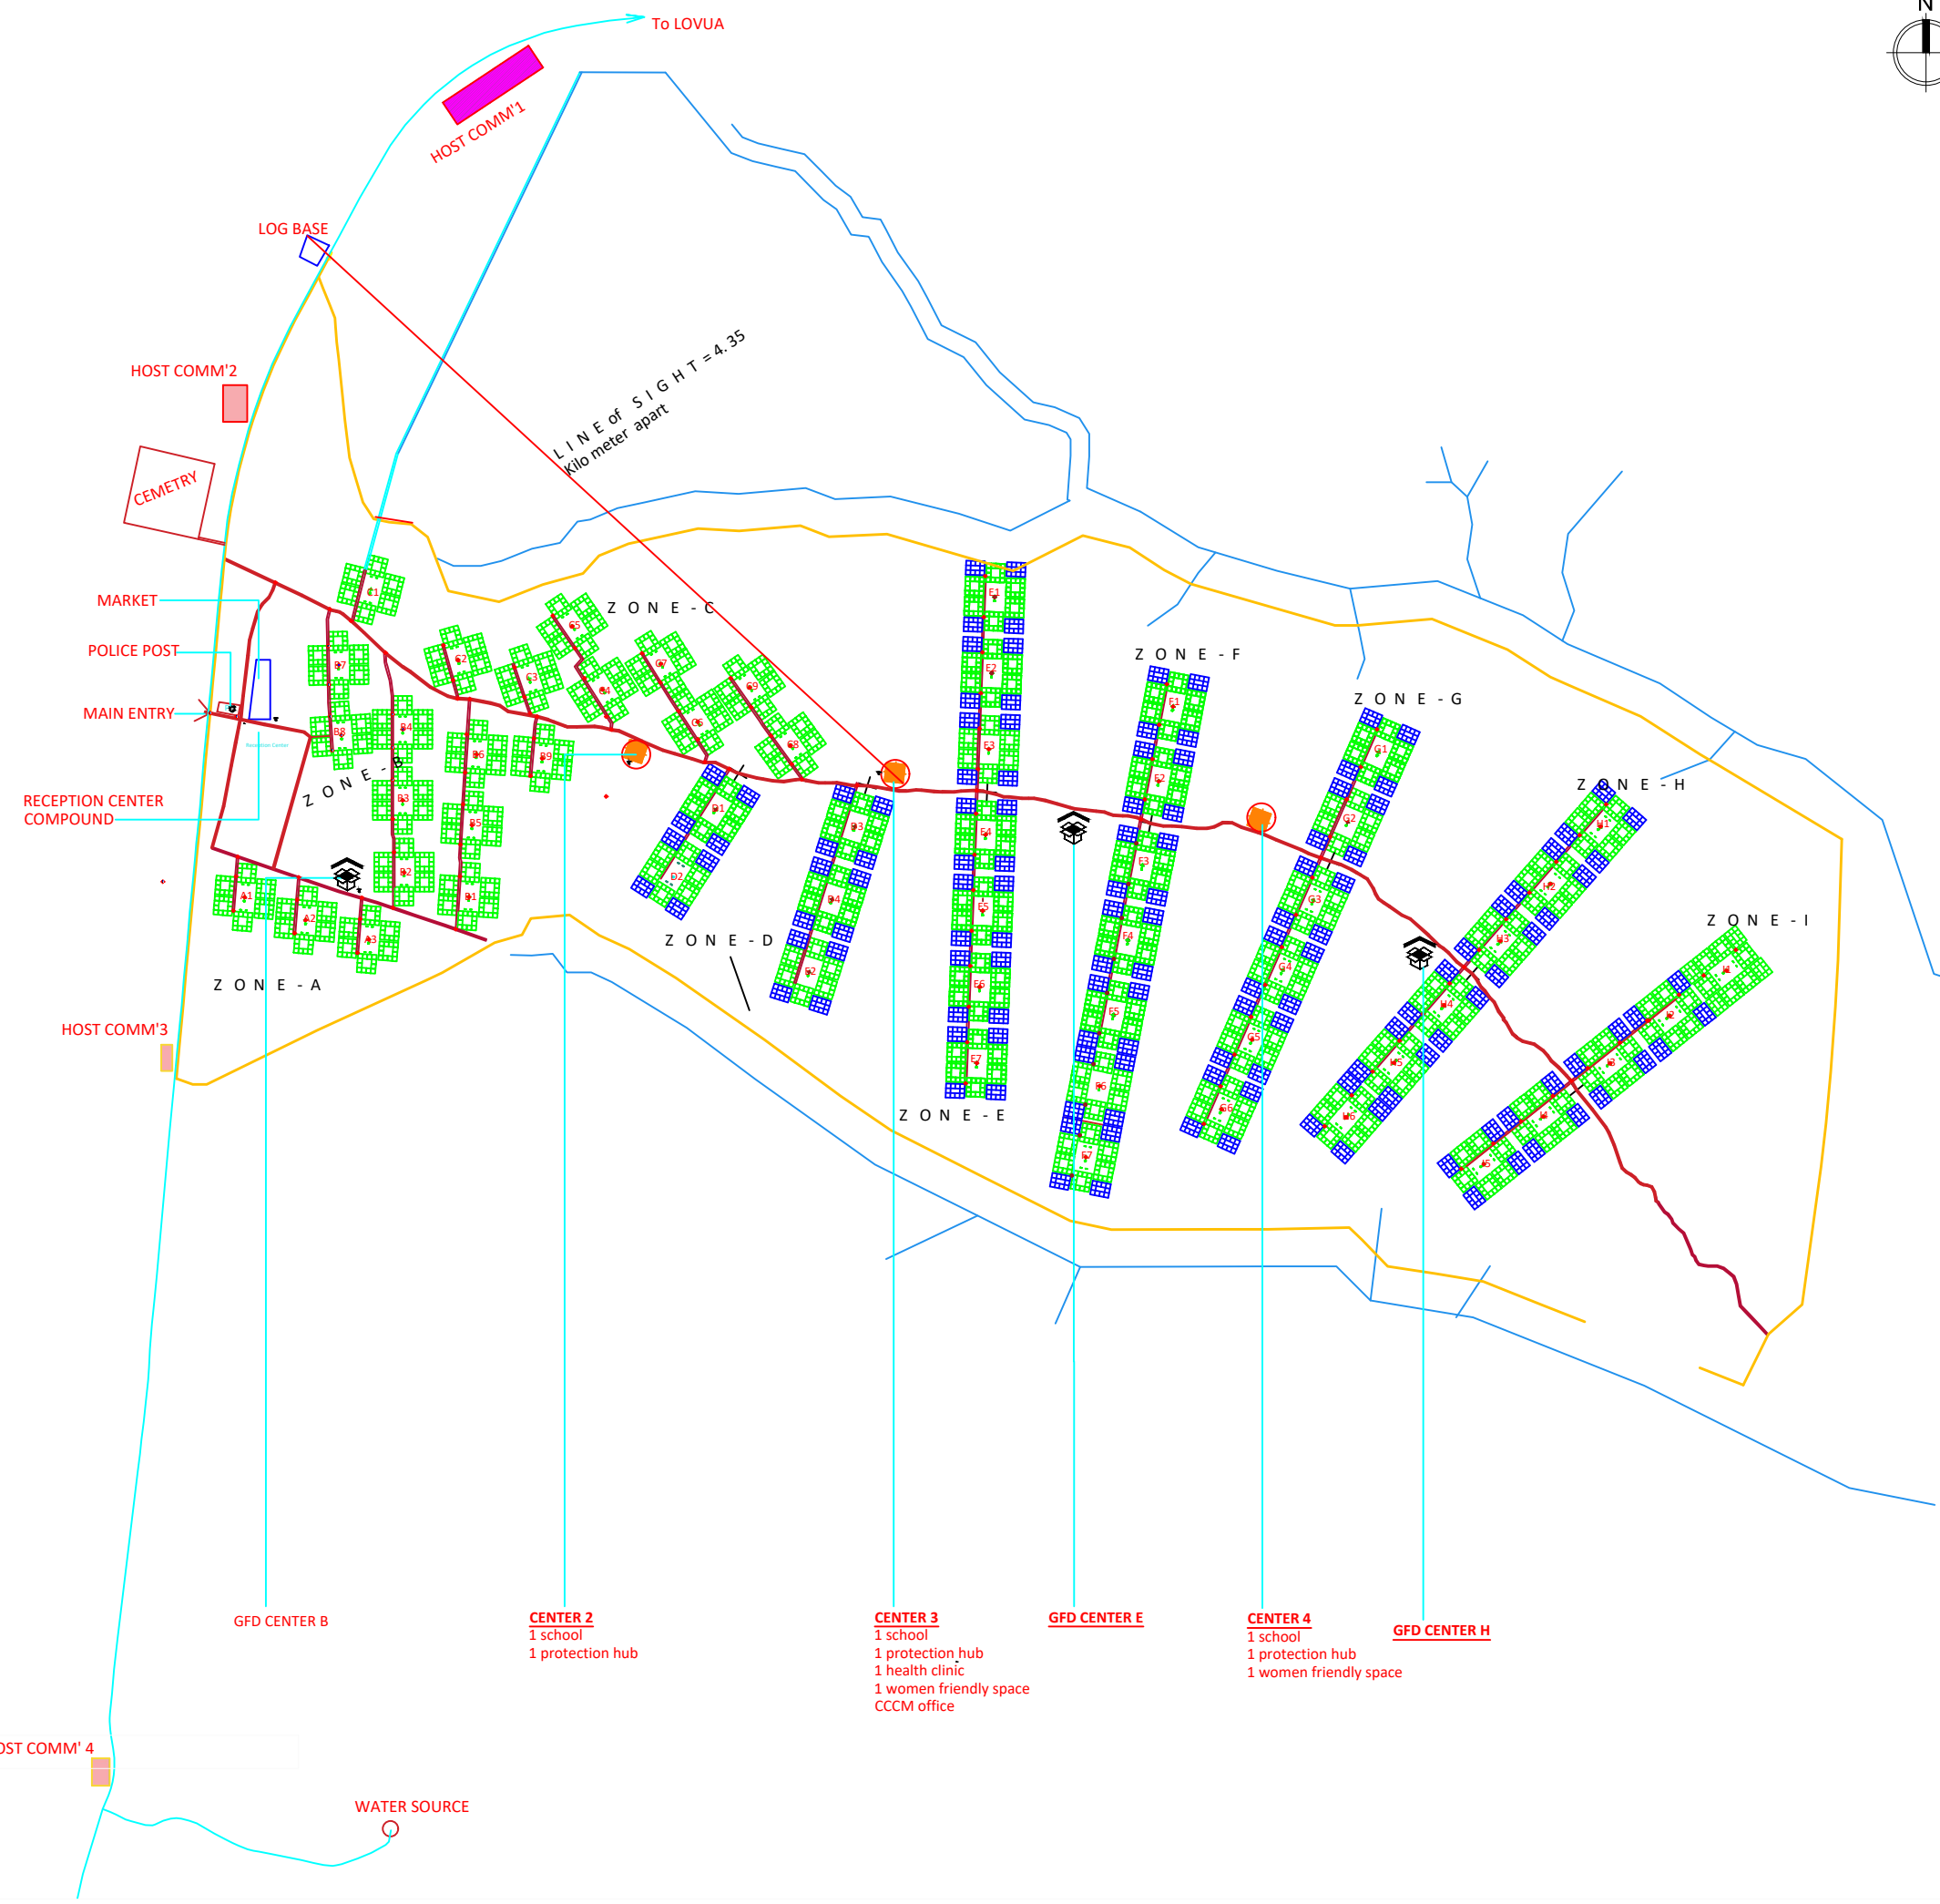

RESPONSE
DRC SITUATION

COUNTRY
ANGOLA

LOCATION MAP

LEGEND

- Occupied Plots
- Unoccupied Plots
- To be plotted

PROJECT
LOVUA SETTLEMENT, DUNDO

DRAWING TITLE
SETTLEMENT LAYOUT
VILLAGE SECTORS AND LAND USE
DIAGRAM

DATE November 2017	REVISION DATE December 2018

SCALE Various	DRAWN BY DPSM / SSS

DRAWING NUMBER
01-1

PAGE 1 of 1