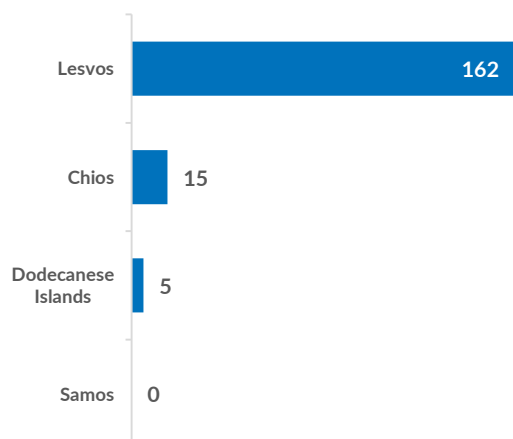

Aegean Islands Weekly Snapshot

Arrivals

This week, 182 people arrived on the Aegean islands, a decrease from last week's 362 arrivals and from last year's 227 arrivals during the same period.

The average daily arrivals this week equalled 26, compared to 52 in the previous week.

Population on the Islands

Nearly 14,600 refugees and migrants reside on the Aegean islands. The majority of the population on the Aegean islands are from Afghanistan (43%), Iraq (12%) and Syria (9%).

Women account for 20% of the population and children for 31% of whom more than 6 out of 10 are younger than 12 years old.

Approximately 18% of the children are unaccompanied or separated, mainly from Afghanistan.

Some 43% are men between 18 and 39 years old.

Demographics

Entry Points by Sea

This week 182 people reached the Aegean islands, the majority of whom arrived to Lesbos. The average daily arrivals on all islands was 26.

Departures to the mainland

This week, 329 asylum-seekers departed, once authorized by the authorities, from the Aegean islands to the mainland. Of those, 177 (54%) were transferred - with the support of UNHCR - to open reception facilities/sites and UNHCR's accommodation in apartments on the mainland.