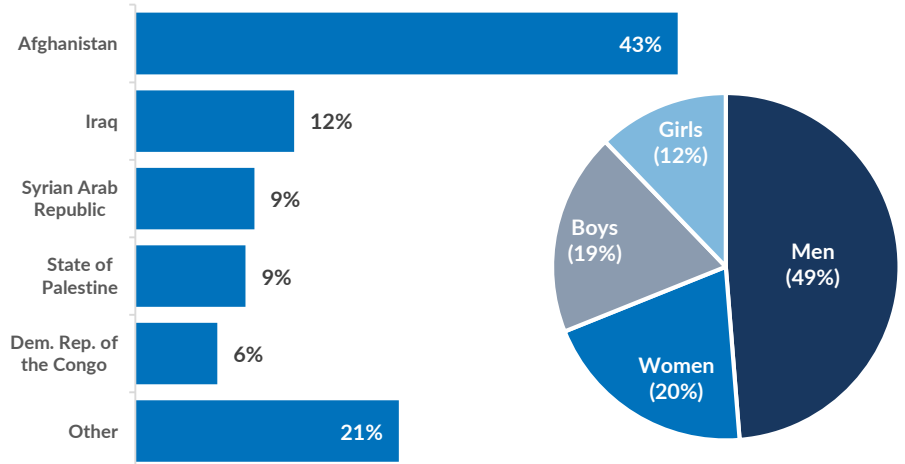

Aegean Islands Weekly Snapshot

Arrivals

This week, 182 people arrived on the Aegean islands, a decrease from last week's 362 arrivals and from last year's 227 arrivals during the same period.

The average daily arrivals this week equalled 26, compared to 52 in the previous week.

Population on the Islands

Nearly 14,600 refugees and migrants reside on the Aegean islands. The majority of the population on the Aegean islands are from Afghanistan (43%), Iraq (12%) and Syria (9%).

Women account for 20% of the population and children for 31% of whom more than 6 out of 10 are younger than 12 years old.

Approximately 18% of the children are unaccompanied or separated, mainly from Afghanistan.

Some 43% are men between 18 and 39 years old.

Demographics

Entry Points by Sea

This week 182 people reached the Aegean islands, the majority of whom arrived to Lesbos. The average daily arrivals on all islands was 26.

Departures to the mainland

This week, 329 asylum-seekers departed, once authorized by the authorities, from the Aegean islands to the mainland. Of those, 177 (54%) were transferred - with the support of UNHCR - to open reception facilities/sites and UNHCR's accommodation in apartments on the mainland.