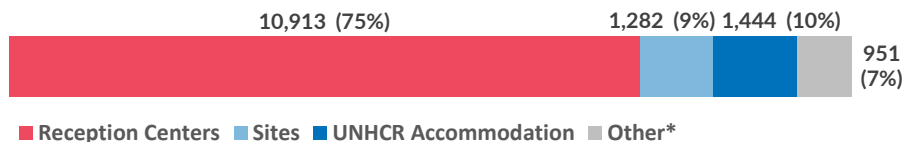

Population on the Islands

Nearly 14,600 refugees and migrants reside on the Aegean islands. The majority of the population on the Aegean islands are from Afghanistan (43%), Iraq (12%) and Syria (9%).

Women account for 20% of the population and children for 31% of whom more than 6 out of 10 are younger than 12 years old.

Approximately 18% of the children are unaccompanied or separated, mainly from Afghanistan.

Some 43% are men between 18 and 39 years old.

Demographics

Entry Points by Sea

This week 182 people reached the Aegean islands, the majority of whom arrived to Lesbos. The average daily arrivals on all islands was 26.