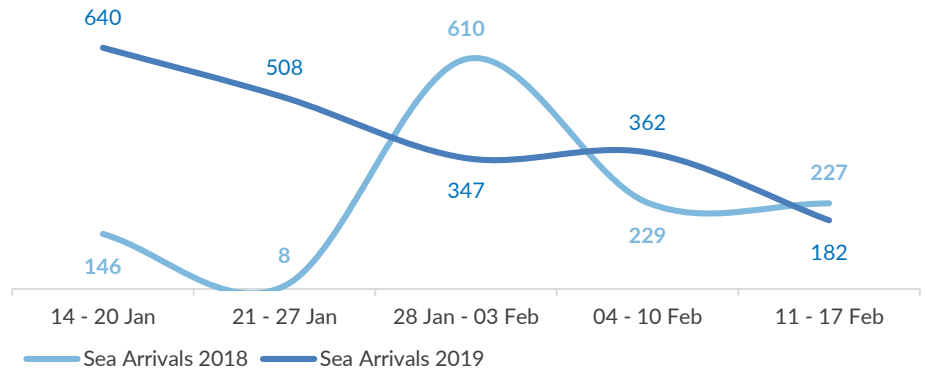

Aegean Islands Weekly Snapshot

Arrivals

This week, 182 people arrived on the Aegean islands, a decrease from last week's 362 arrivals and from last year's 227 arrivals during the same period.

The average daily arrivals this week equalled 26, compared to 52 in the previous week.

Population on the Islands

Nearly 14,600 refugees and migrants reside on the Aegean islands. The majority of the population on the Aegean islands are from Afghanistan (43%), Iraq (12%) and Syria (9%).

Women account for 20% of the population and children for 31% of whom more than 6 out of 10 are younger than 12 years old.

Approximately 18% of the children are unaccompanied or separated, mainly from Afghanistan.

Some 43% are men between 18 and 39 years old.

Demographics

Entry Points by Sea

This week 182 people reached the Aegean islands, the majority of whom arrived to Lesbos. The average daily arrivals on all islands was 26.

Departures to the mainland

This week, 329 asylum-seekers departed, once authorized by the authorities, from the Aegean islands to the mainland. Of those, 177 (54%) were transferred - with the support of UNHCR - to open reception facilities/sites and UNHCR's accommodation in apartments on the mainland.