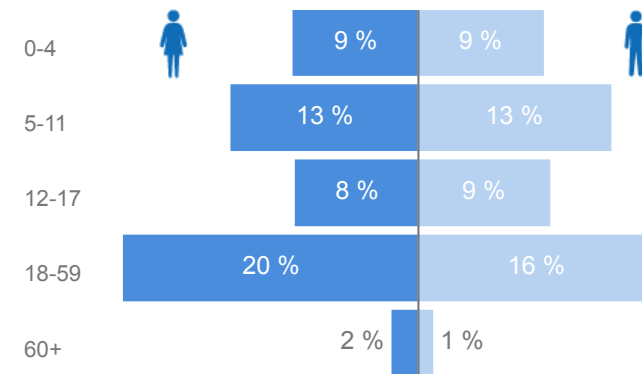

Total Population

1,239,912

Total Households

322,993

Living in Settlements

95 %
1,176,559

Women and Children

83 %
1,026,462

Elderly

3 %
33,874

Total Refugees

1,209,476

Total Asylum-Seekers

30,436

Living in Urban areas

5 %
63,353

Women

52 %
644,563

Youth

21 %
266,153

Population Locations

Age & Gender Breakdown

Registered New Arrivals By Month

Country of Origin