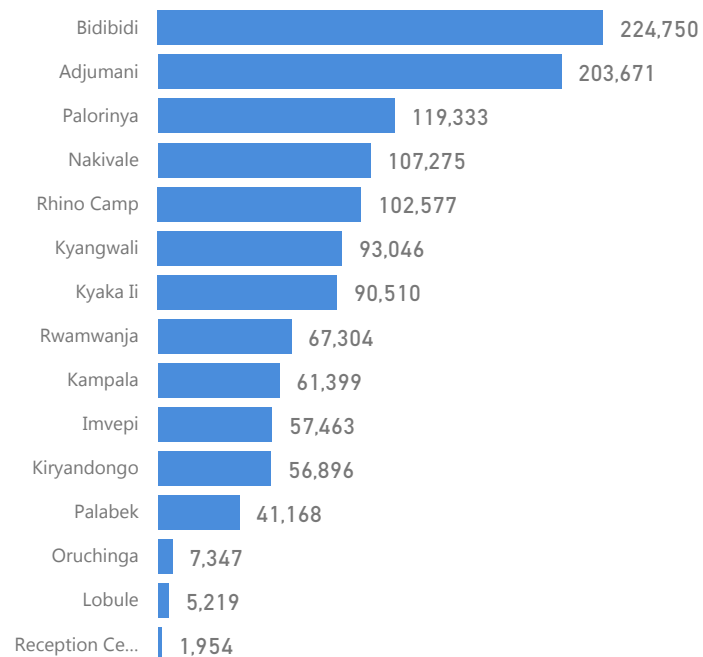

Total Population

1,239,912

Total Households

322,993

Living in Settlements

95 %
1,176,559

Women and Children

83 %
1,026,462

Elderly

3 %
33,874

Total Refugees

1,209,476

Total Asylum-Seekers

30,436

Living in Urban areas

5 %
63,353

Women

52 %
644,563

Youth

21 %
266,153

Population Locations

Age & Gender Breakdown

Registered New Arrivals By Month

Country of Origin

Top 5 countries

South Sudanese By Ethnicity

Top 7 ethnicities

Congolese by Ethnicity

Top 7 ethnicities

Specific Needs

Top 7 recorded PSN codes