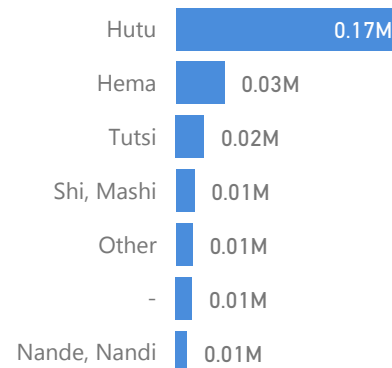

Women

52 %
644,563

Youth

21 %
266,153

Population Locations

Age & Gender Breakdown

Registered New Arrivals By Month

Country of Origin

Top 5 countries

South Sudanese By Ethnicity

Top 7 ethnicities

Congolese by Ethnicity

Top 7 ethnicities

Specific Needs

Top 7 recorded PSN codes