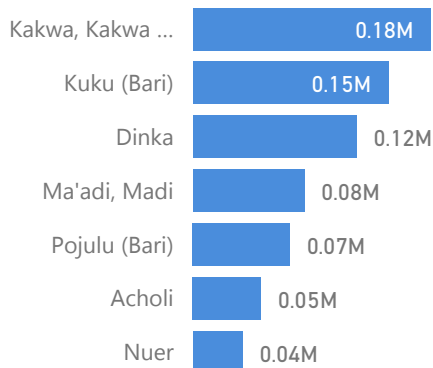

Elderly

3 %
33,874

Total Refugees

1,209,476

Total Asylum-Seekers

30,436

Living in Urban areas

5 %
63,353

Women

52 %
644,563

Youth

21 %
266,153

Population Locations

Age & Gender Breakdown

Registered New Arrivals By Month

Country of Origin

Top 5 countries

South Sudanese By Ethnicity

Top 7 ethnicities

Congolese by Ethnicity

Top 7 ethnicities

Specific Needs

Top 7 recorded PSN codes