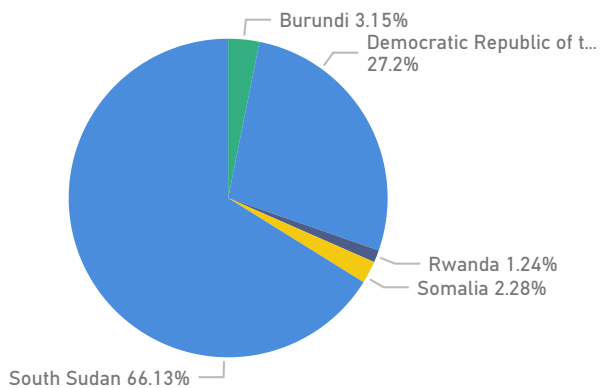

Total Population

1,239,912

Total Households

322,993

Living in Settlements

95 %
1,176,559

Women and Children

83 %
1,026,462

Elderly

3 %
33,874

Total Refugees

1,209,476

Total Asylum-Seekers

30,436

Living in Urban areas

5 %
63,353

Women

52 %
644,563

Youth

21 %
266,153

Population Locations

Age & Gender Breakdown

Registered New Arrivals By Month

Country of Origin

Top 5 countries

South Sudanese By Ethnicity

Top 7 ethnicities

Congolese by Ethnicity

Top 7 ethnicities

Specific Needs

Top 7 recorded PSN codes