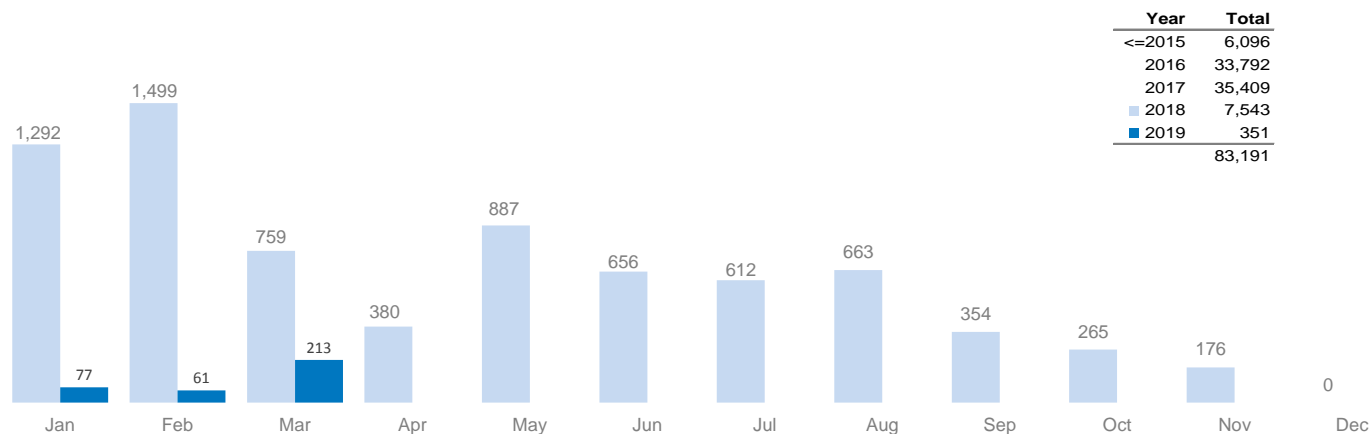

Returnees from Kenya by month