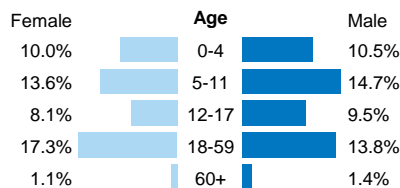

## Somali returnees from Kenya at 31 March 2019

**83,191**

refugee returnees (2014 - 2019)

### Age, gender composition

Women and children combined represent 85% of all returnees to date