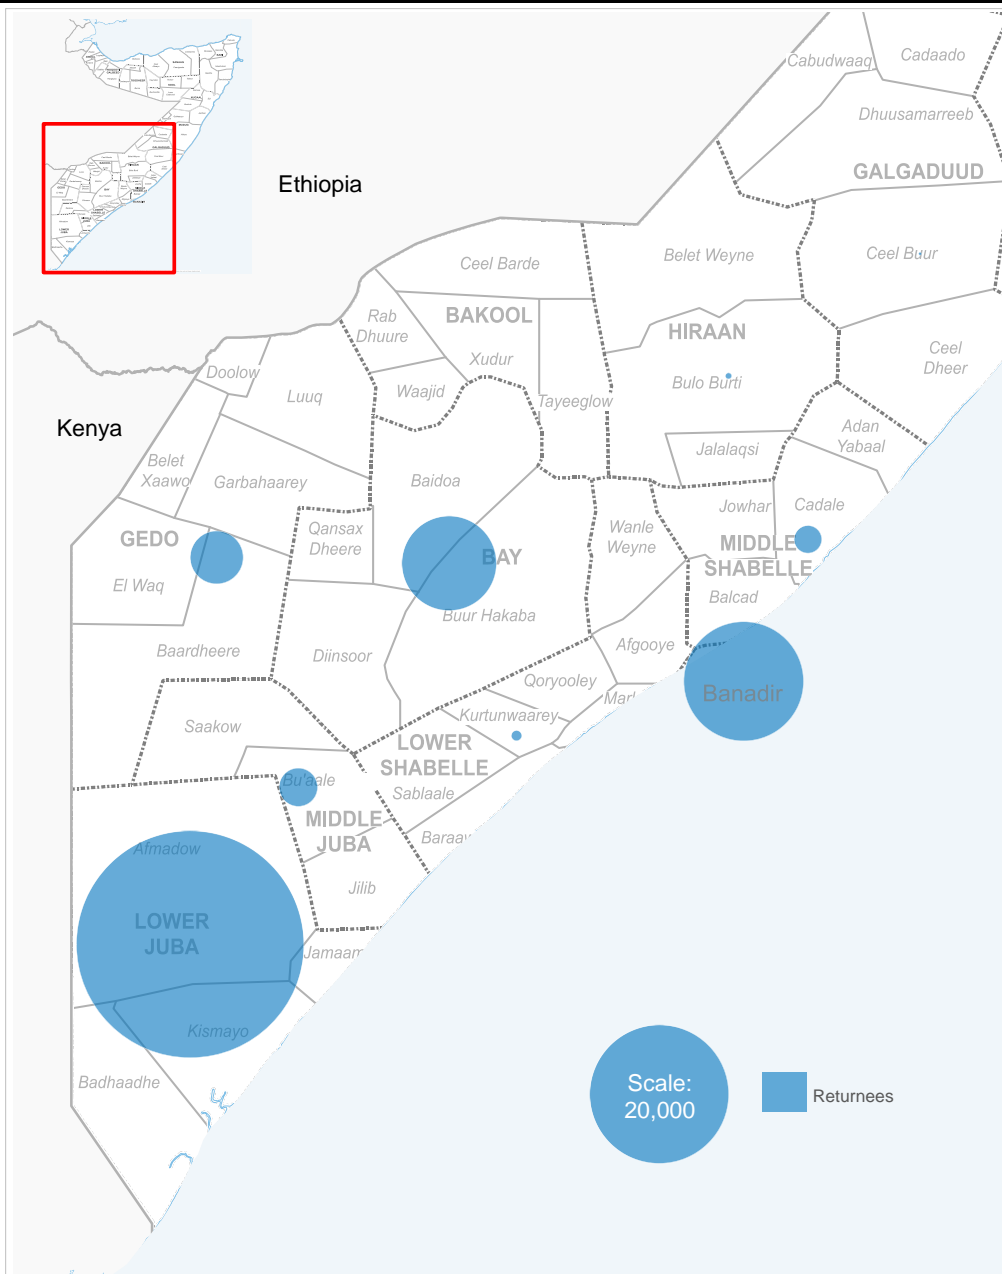

## Somali returnees from Kenya at 31 March 2019

**83,191**

refugee returnees (2014 - 2019)

### Age, gender composition

Women and children combined represent 85% of all returnees to date

### Somali returnees by destination

Region	Individuals	Percent
Lower Juba	53,509	64%
Banadir	14,825	18%
Bay	9,318	11%
Gedo	2,922	4%
Middle Juba	1,541	2%
Middle Shabelle	798	1%
Lower Shabelle	117	0%
Hiraan	42	0%
Bari	12	0%
Nugaal	13	0%
Woq. Galbeed	18	0%
Other	76	0%
<b>TOTAL</b>	<b>83,191</b>	<b>100%</b>

Data on destinations for returnees from Kenya are generally based on the place of initial return. In the case of arrivals by road convoy in 2017, the final destination declared on arrival is used.