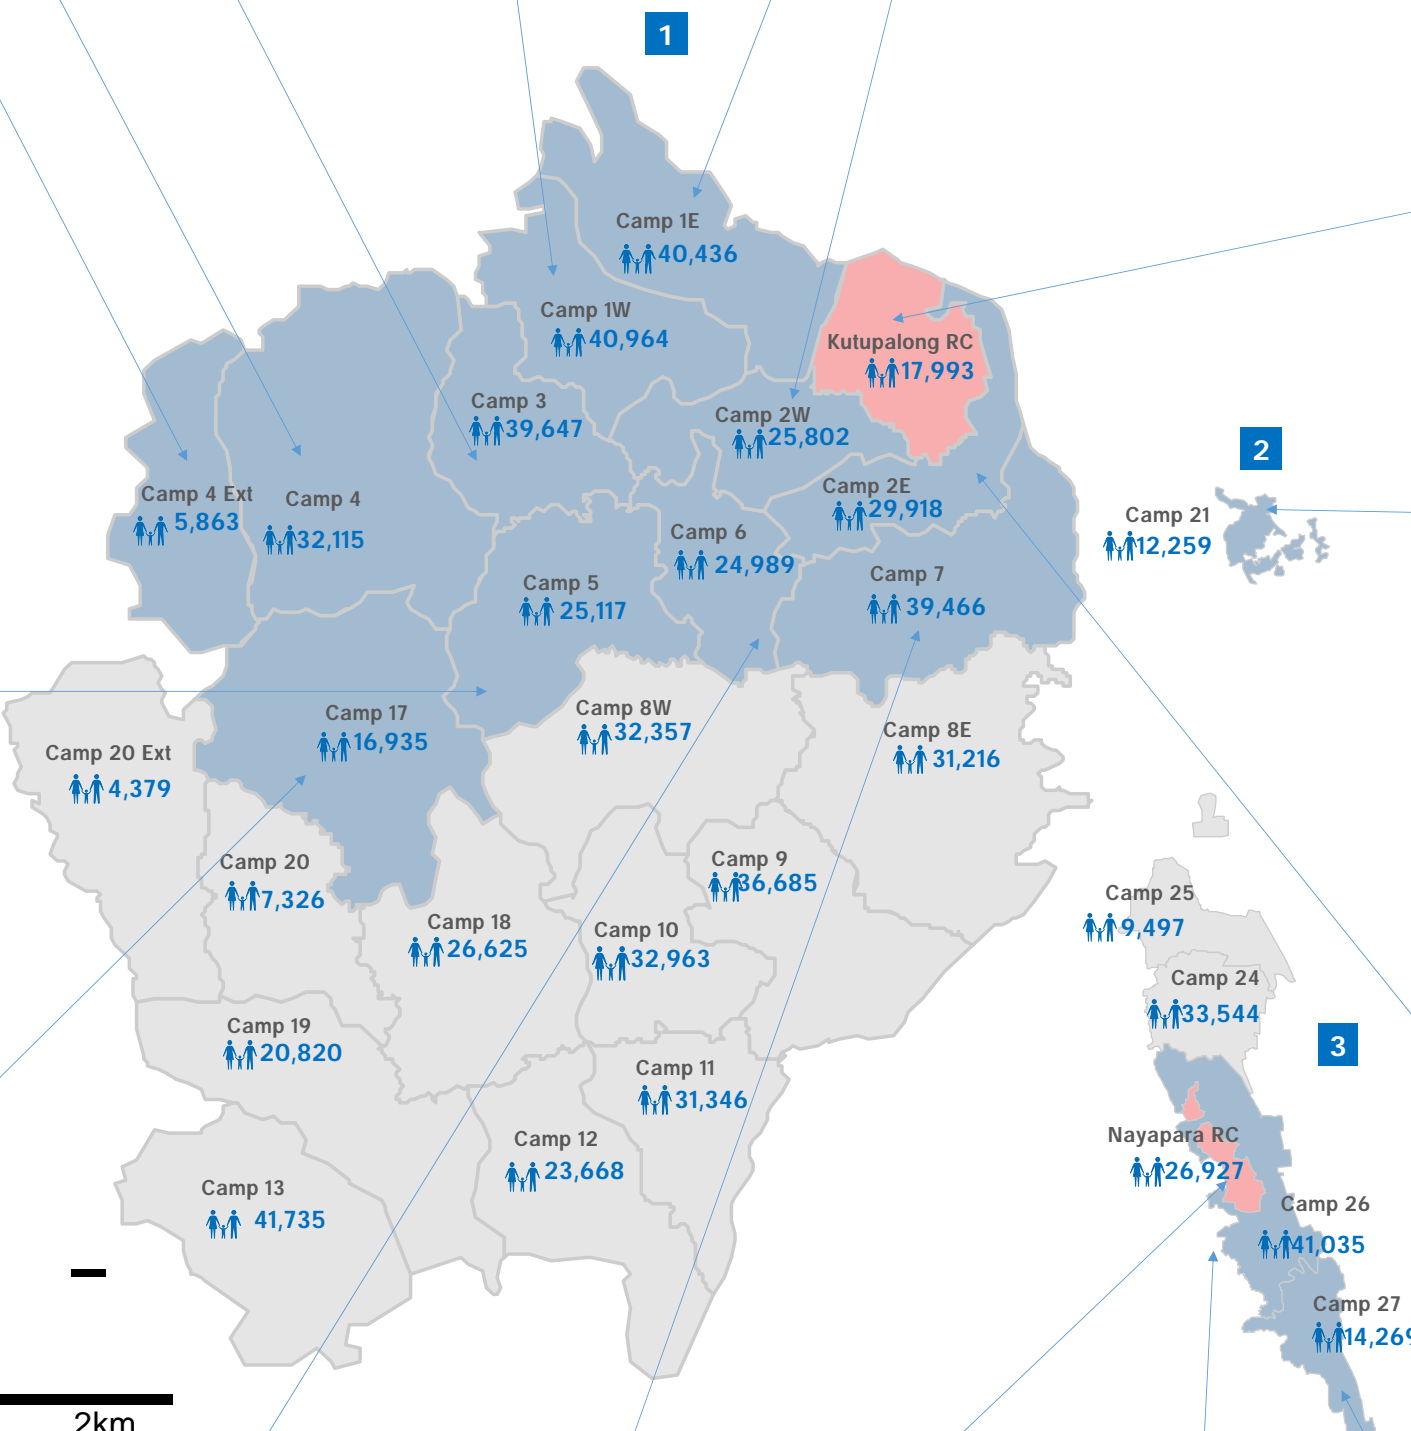

Camp 2W	26
DRC	
DRC, TAI	
CODEC, BRAC, BITA, IRC, DRC	
BRAC, TAI, MUKTI, IRC	
CODEC, SCI, Sesame workshop, MUKTI, COAST, COTE	
GK, ACF, BRAC, RTMI, IRC	
ACF, BRAC	
WFP/BRAC	
DRC, BDRCS	
ACF, BRAC, SHED, MUKTI, MoDMR, WA, ICCO/ACT, HYSAWA	
CNRS, IUCN	
HELNETAS/REACH, NPM/IOM, ACF, SHED/IOM	

Camp 4 Ext	17
HELNETAS/ACTED	
BRAC, CARITAS	
BRAC, DCA	
BRAC, SCI, Sesame workshop	
BRAC, GK	
ACF	
OXFAM, WFP/YPSA	
BRAC, CARITAS, BDRCS	
BRAC, IFRC/BDRCS, OXFAM, NGOF	
IUCN	
HELNETAS/REACH, NPM/IOM	

Camp 5	37
DRC	
DRC, HI, TAI, BRAC	
TDH, BRAC, HI, SCI	
BRAC, TAI	
CODEC, SCI, Sesame workshop, BRAC, Friendship, DAM, MUKTI, RISDA, JCF, OBAT/Prantic, COTE	
BRAC, FH/MTI, HI, FH, MTI, RTMI	
CWW	
WFP/BRAC	
DRC, CARITAS, BDRCS, AFAD, MUKTI	
NGOF, ACF, BRAC, OXFAM, SCI, MoDMR, WA, OBAT, MSF, DPHE, GRC/BDRCS, MUKTI	
CNRS, IUCN	
HELNETAS/REACH, NPM/IOM	

Camp 17	35
HELNETAS/ACTED	
BRAC, HI, YPSA	
RI, HI, TdH, SCI, BRAC, BITA, Plan, DSK, AMURT/SKUS	
BRAC, RI, DCA, PULSE	
BRAC, SCI, Sesame workshop, SCI/YPSA, Friendship, DAM, MUKTI, JCF, COTE, AMURT/SKUS	
BRAC, HI, RI, SCI, RTMI	
SCI, CWW	
AAB, WFP/YPSA	
BRAC, CARITAS, BDRCS	
NGOF, BRAC, CARITAS, Friendship, SCI, Plan, OBAT, MSF, DSK, GRC/BDRCS, SPACE, TRCS/BDRCS, KNH/DSK	
IUCN	
HELNETAS/REACH, NPM/IOM	

Kutupalong RC	25
BRAC	
TAI, HI	
SCI, ACF, Friendship, HI, SIF, FDF, MC	
TAI, MUKTI, WVI, IRC	
CODEC, SCI, Sesame workshop, TAI, HI	
GK, MDMR/RRRC, RTMI, HI	
ACF	
BRAC, BDRCS	
NGOF, OXFAM, ACF, BRAC, DPHE	
IUCN	
HELNETAS/REACH, NPM/IOM	

Camp 21	25
ADRA	
BNWLA, BRAC, HI	
SCI, COAST, HI	
BNWLA, BRAC, DCA, BRAC, BNWLA	
CODEC, SCI, Sesame workshop, BRAC, DCA, Friendship, DAM	
BRAC, ACF, SCI, HI, QC	
ACF, SCI, BRAC, CWW	
DCA	
ADRA, BDRCS, Embassy of Oman	
SI, BRAC, DCA, SCI, OBAT, DPHE	
IUCN	
HELNETAS/REACH, NPM/IOM, ADRA	

Camp 2E	24
DRC	
DRC, TAI	
CODEC, BRAC, BITA, DRC	
BRAC, MUKTI, TAI	
CODEC, SCI, Sesame workshop, BRAC, MUKTI, COAST, COTE	
BRAC, MSF, ACF	
BRAC, SARPV, WFP/ACF	
WFP/BRAC	
DRC, BDRCS	
ACF, BRAC, SHED, SCI, MUKTI, MoDMR, WA, DPHE	
IUCN	
HELNETAS/REACH, NPM/IOM, ACF, SHED/IOM	

Camp 6	32
DRC	
BNWLA, DRC, HI, HELNETAS/SCI/PIN, BRAC	
CODEC, HI, DRC	
BNWLA, BRAC, IRC	
CODEC, SCI, Sesame workshop, BRAC, Plan, MUKTI	
BRAC, FH/MTI, GK, HI, RTMI, FH, MTI	
ACF, BRAC, SHED, SARPV, WC	
WFP/BRAC	
DRC, BDRCS	
ACF, BRAC, Friendship, OXFAM, MUKTI, MoDMR, WA, Plan, DPHE, GRC/BDRCS	
CNRS, IUCN	
HELNETAS/REACH, NPM/IOM	

Camp 7	34
BRAC	
BNWLA, DRC, HELNETAS/SCI/PIN	
CODEC, TdH, DRC	
BNWLA, PULSE, MUKTI, BRAC	
CODEC, SCI, Sesame workshop, ACF, BRAC, Friendship, Plan, DAM, MUKTI, JCF, SKB, SIF	
BRAC, MTI, Friendship	
ACF, BRAC, SHED	
WFP/BRAC	
BRAC, BDRCS	
ACF, BRAC, OXFAM, SCI, NGOF, MoDMR, WA, OBAT, MSF, DPHE, GRC/BDRCS, COTE/Mukti	
CNRS, IUCN	
HELNETAS/REACH, NPM/IOM	

Nayapara RC	19
ADRA	
TAI	
SCI	
RI, TAI, IRC	
CODEC, SCI, Sesame workshop, TAI	
GK, MDMR/RRRC, RTMI, HI	
ACF	
WFP/ACF	
ADRA, BDRCS	
NGOF, OXFAM, MUKTI	
IUCN	
HELNETAS/REACH	

Camp 26	28
ADRA	
BNWLA, BRAC, HI, TAI	
RI, SCI, HI	
BNWLA, RI, TAI, OXFAM	
CODEC, SCI, Sesame workshop, BRAC, SCI/YPSA, DAM, RISDA, HI	
BRAC, ACF, RI, HI, TdH, MSF, GRC/BDRCS	
ACF	
WFP/ACF	
ADRA, BDRCS	
NGOF, OXFAM, BRAC, BGS, SI, DPHE, Nabolok	
IUCN	
HELNETAS/REACH, NPM/IOM	

Camp 27	24
ADRA	
BNWLA, BRAC, TAI, HI	
CODEC, RI, HI, TdH, NGOF	
BNWLA, OXFAM, NGOF	
CODEC, SCI, Sesame workshop, BRAC, DAM	
BRAC, SCI, HI	
SCI	
WFP/ACF, SI	
ADRA, OXFAM, BDRCS	
SI, OXFAM, SCI, NGOF, WVI, AAR/NGOF, WHH/ANANDO, HSI/WHH, Nabolok	
IUCN	
HELNETAS/REACH, NPM/IOM, ADRA	

Camps under UNHCR Site Management

Registered Camps