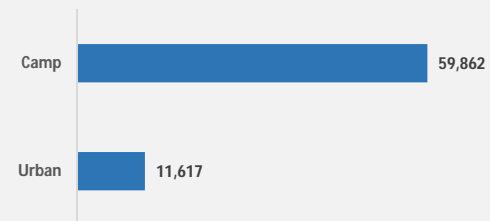

Population Figures

Active Burundian Refugees (L2) **70,807**

Group Registered **672**

HouseHolds **26,507**

Age Breakdown

Urban Vs Camp

Province of origin