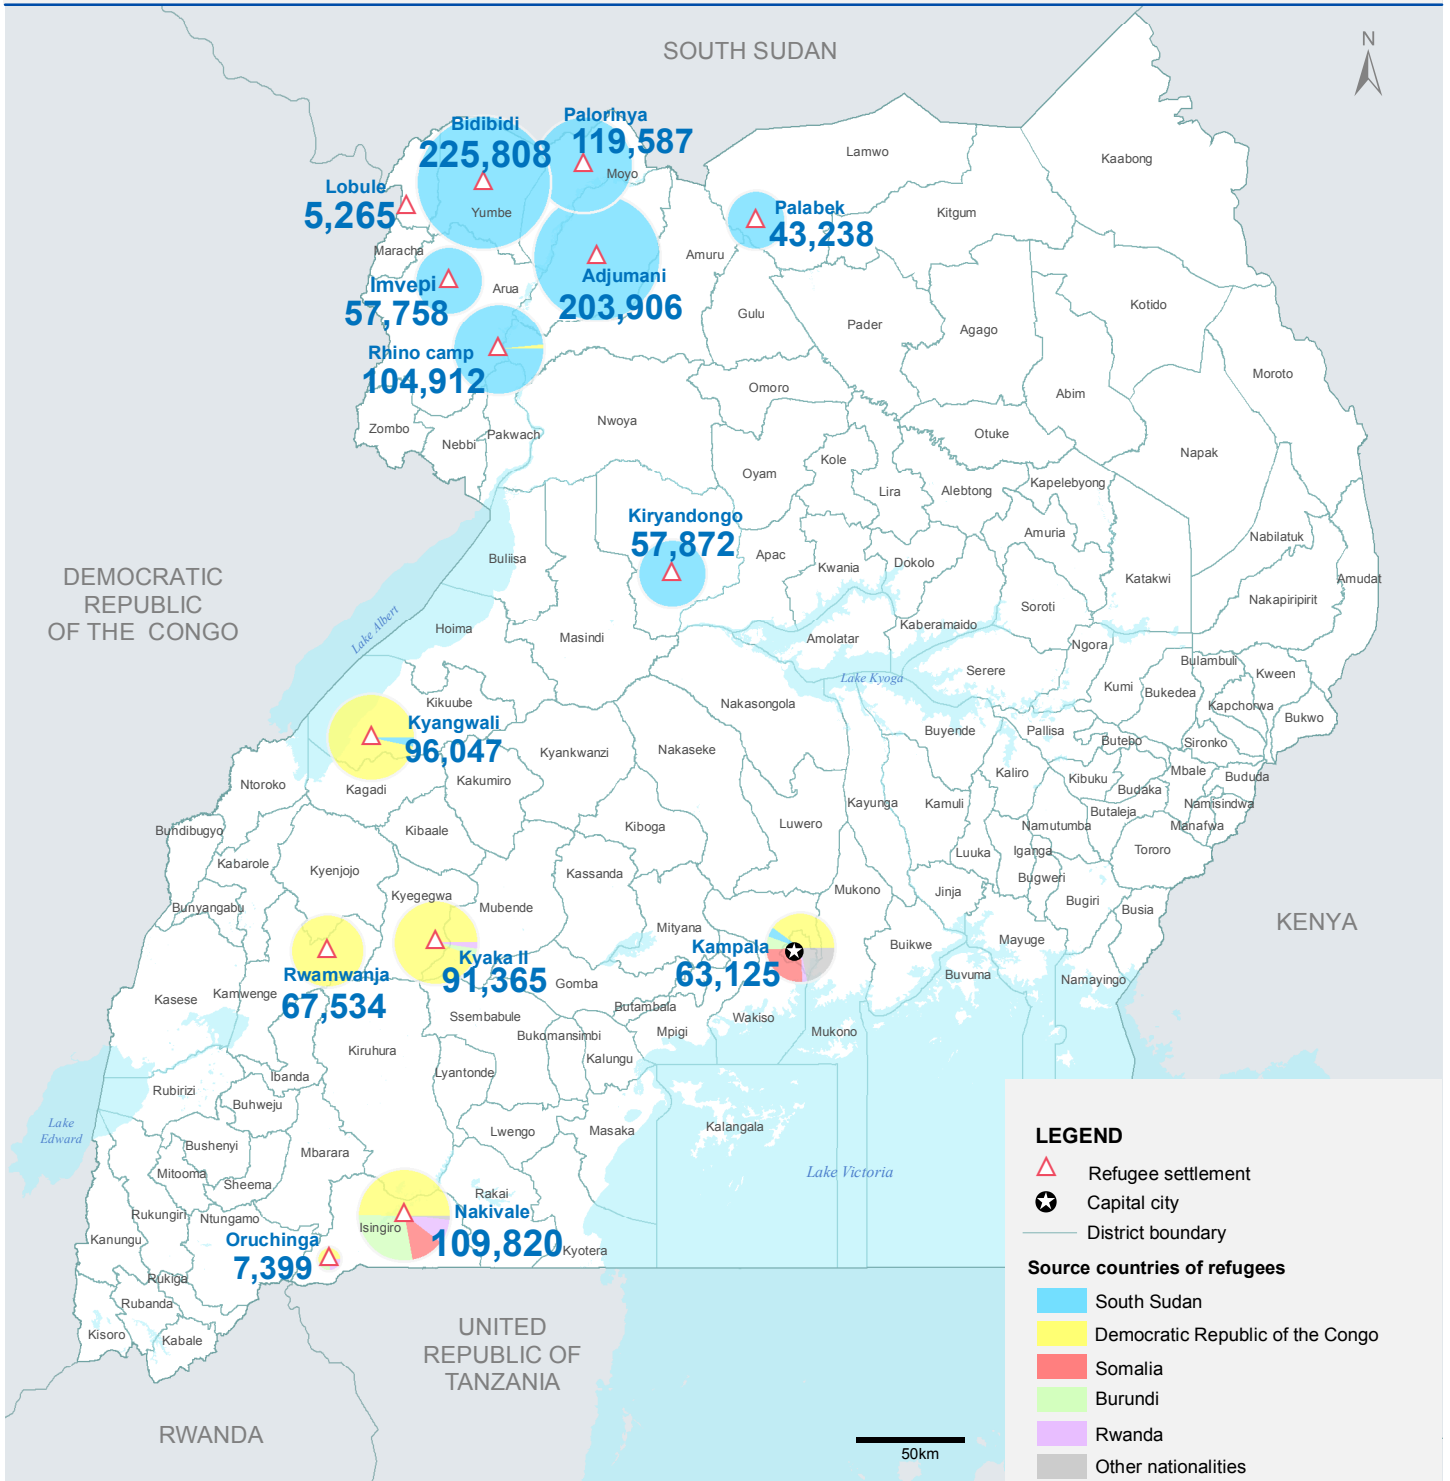

# Total refugees and asylum-seekers 1,256,729

### Countries of origin

#### LEGEND

- △ Refugee settlement
- ★ Capital city
- District boundary

#### Source countries of refugees

- South Sudan
- Democratic Republic of the Congo
- Somalia
- Burundi
- Rwanda
- Other nationalities

The boundaries and names shown and the designations used on this map do not imply official endorsement or acceptance by the United Nations.