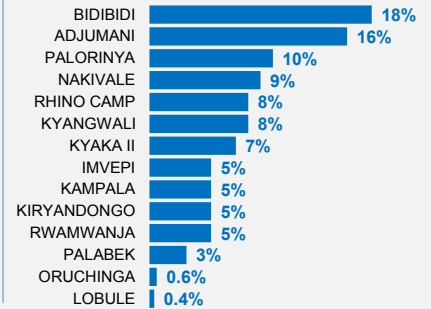

Refugees per settlement

LEGEND

- △ Refugee settlement
- ★ Capital city
- District boundary

Source countries of refugees

- South Sudan
- Democratic Republic of the Congo
- Somalia
- Burundi
- Rwanda
- Other nationalities

The boundaries and names shown and the designations used on this map do not imply official endorsement or acceptance by the United Nations.