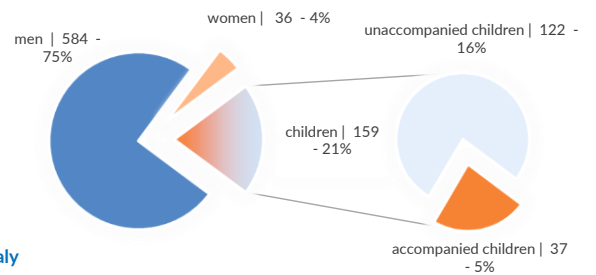

| | |
|--|------------|
| Estimated # of arrivals during the last seven days | 227 |
| (Based on arrivals or registration figures collected by UNHCR staff) | |
| Mon, 20 May 2019 | 0 |
| Tue, 21 May 2019 | 30 |
| Wed, 22 May 2019 | 68 |
| Thu, 23 May 2019 | 7 |
| Fri, 24 May 2019 | 68 |
| Sat, 25 May 2019 | 54 |
| Sun, 26 May 2019 | 0 |

Sea arrivals of last weeks

Arrivals per month

Asylum applications

(Applications are not necessarily lodged by new arrivals)

Sea arrivals by gender and age - Jan -Apr 2019

Most common sea arrival nationalities in Italy (comparison with previous month)