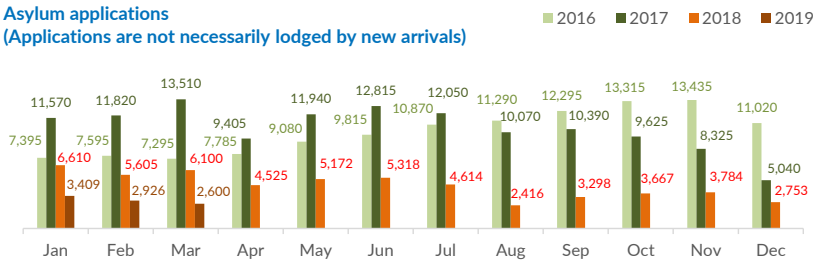

Italy weekly snapshot - 26 May 2019

(The charts below are based on figures from the Italian Ministry of Interior and UNHCR estimates. All figures are provisional and subject to change)

| | |
|---|--------------|
| Total arrivals (1 Jan - 26 May 2019): | 1,495 |
| Total arrivals (1 Jan - 26 May 2018): | 11,931 |
| Total arrivals 1 May - 26 May 2019 | 716 |
| Total arrivals 1 May - 26 May 2018 | 2,464 |
| Average daily arrivals in May 2019 so far: | 28 |
| Average daily arrivals in April 2019: | 9 |

| | |
|--|------------|
| Estimated # of arrivals during the last seven days | 227 |
| (Based on arrivals or registration figures collected by UNHCR staff) | |
| Mon, 20 May 2019 | 0 |
| Tue, 21 May 2019 | 30 |
| Wed, 22 May 2019 | 68 |
| Thu, 23 May 2019 | 7 |
| Fri, 24 May 2019 | 68 |
| Sat, 25 May 2019 | 54 |
| Sun, 26 May 2019 | 0 |

Sea arrivals of last weeks

Arrivals per month

Asylum applications

(Applications are not necessarily lodged by new arrivals)

Sea arrivals by gender and age - Jan -Apr 2019

Most common sea arrival nationalities in Italy (comparison with previous month)

Estimated daily sea arrivals in 2019