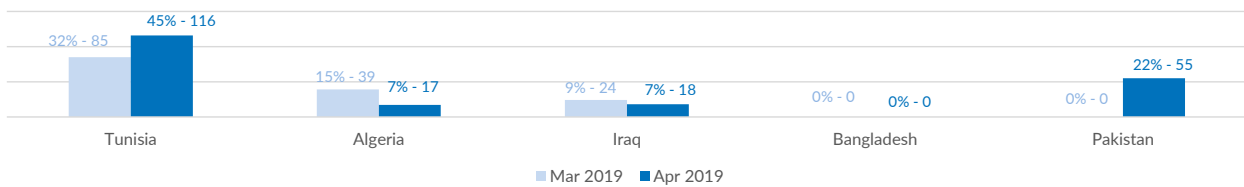

| | |
|--|------------|
| Estimated # of arrivals during the last seven days | 227 |
| (Based on arrivals or registration figures collected by UNHCR staff) | |
| Mon, 20 May 2019 | 0 |
| Tue, 21 May 2019 | 30 |
| Wed, 22 May 2019 | 68 |
| Thu, 23 May 2019 | 7 |
| Fri, 24 May 2019 | 68 |
| Sat, 25 May 2019 | 54 |
| Sun, 26 May 2019 | 0 |

Sea arrivals of last weeks

Arrivals per month

Asylum applications

(Applications are not necessarily lodged by new arrivals)

Sea arrivals by gender and age - Jan -Apr 2019

Most common sea arrival nationalities in Italy (comparison with previous month)