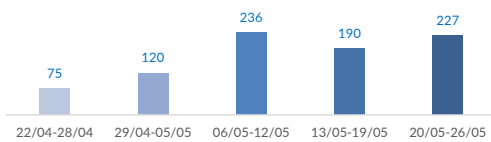

Sea arrivals of last weeks