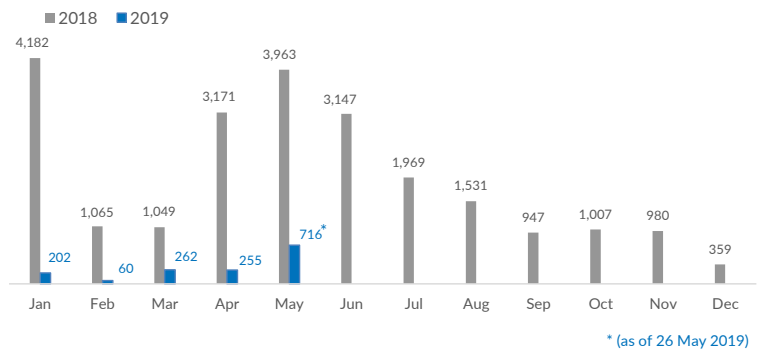

Arrivals per month