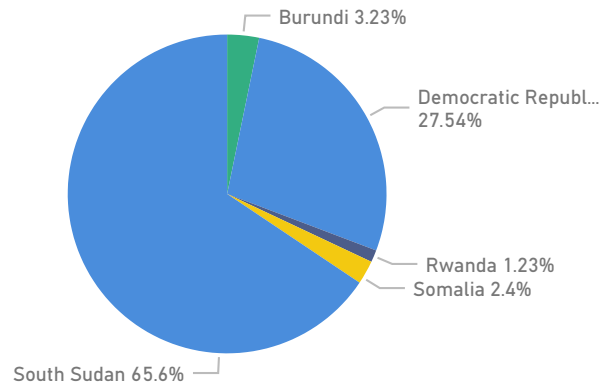

## Total Asylum-Seekers

23,546

## Population Locations

\* Kampala includes other Urban areas

## Age & Gender Breakdown

## Country of Origin

Top 5 countries