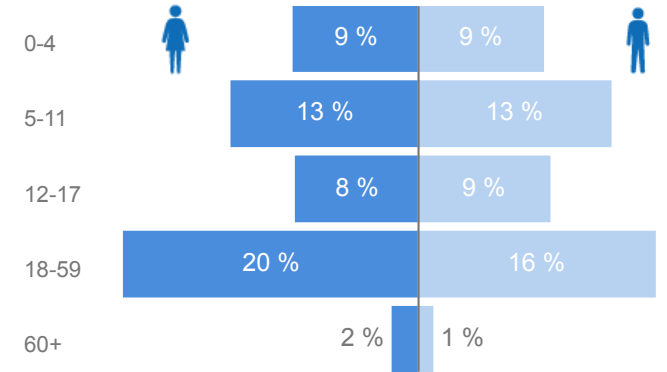

### Women

52 %

662,142

### Youth

21 %

274,126

## Population Locations

\* Kampala includes other Urban areas

## Age & Gender Breakdown