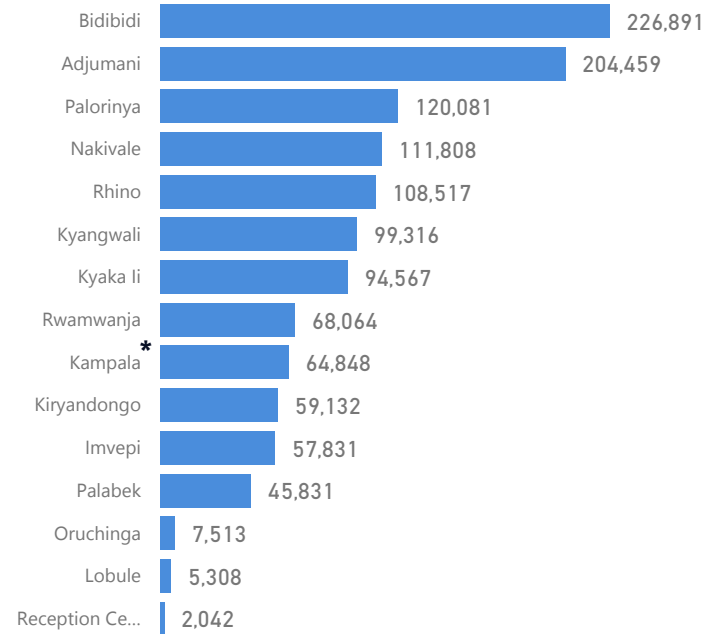

Uganda - Refugee Statistics May 2019

Total Population

1,276,208

Total Households

333,645

Living in Settlements

95 %

1,209,318

Women and Children

83 %

1,055,556

Elderly

3 %

34,501

Total Refugees

1,252,662

Total Asylum-Seekers

23,546

Living in Urban areas

5 %

66,890

Women

52 %

662,142

Youth

21 %

274,126

Population Locations