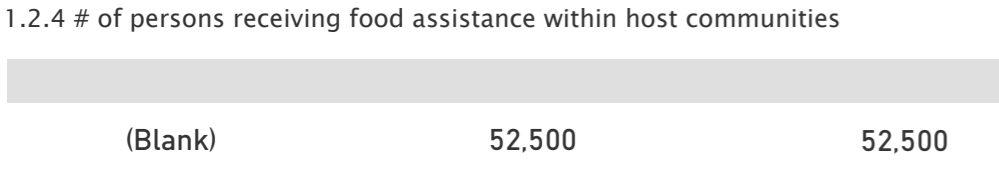

# Turkey Basic Needs Sector Indicators

February 2019

Reached	Remaining	Target
---------	-----------	--------

Total Number of Services Provided to Refugees

Reached	Remaining	Target
---------	-----------	--------

Reached	Remaining	Target
---------	-----------	--------