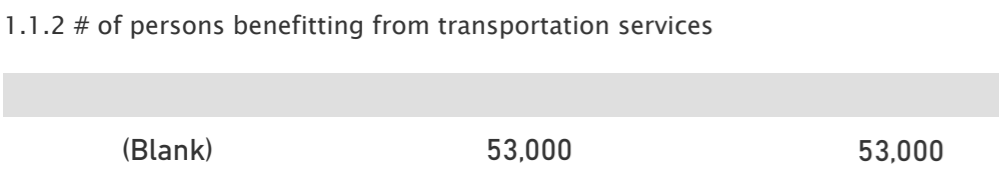

# Turkey Basic Needs Sector Indicators

February 2019

Reached	Remaining	Target
---------	-----------	--------

Total Number of Services Provided to Refugees

Reached	Remaining	Target
---------	-----------	--------

Reached	Remaining	Target
---------	-----------	--------