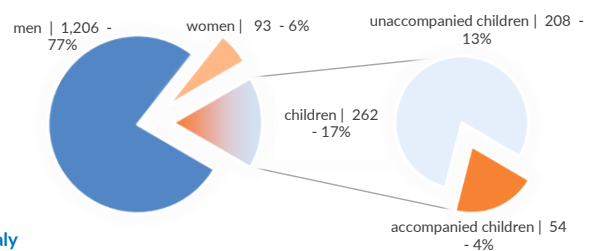

Italy weekly snapshot - 30 Jun 2019

(The charts below are based on figures from the Italian Ministry of Interior and UNHCR estimates. All figures are provisional and subject to change)

Total arrivals (1 Jan - 30 Jun 2019):	2,768
Total arrivals (1 Jan - 30 Jun 2018):	16,577
Total arrivals 1 Jun - 30 Jun 2019	1,207
Total arrivals 1 Jun - 30 Jun 2018	3,147
Average daily arrivals in June 2019 so far:	40
Average daily arrivals in May 2019:	25

Estimated # of arrivals during the last seven days	372
(Based on arrivals or registration figures collected by UNHCR staff)	
Mon, 24 Jun 2019	59
Tue, 25 Jun 2019	8
Wed, 26 Jun 2019	55
Thu, 27 Jun 2019	63
Fri, 28 Jun 2019	41
Sat, 29 Jun 2019	53
Sun, 30 Jun 2019	93

Arrivals per month

Sea arrivals of last weeks

Asylum applications

(Applications are not necessarily lodged by new arrivals)

Sea arrivals by gender and age - Jan -May 2019

Most common sea arrival nationalities in Italy (comparison with previous month)