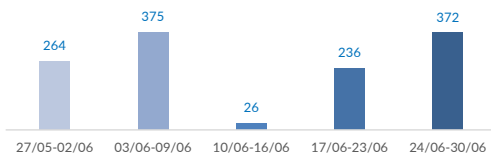

Sea arrivals of last weeks