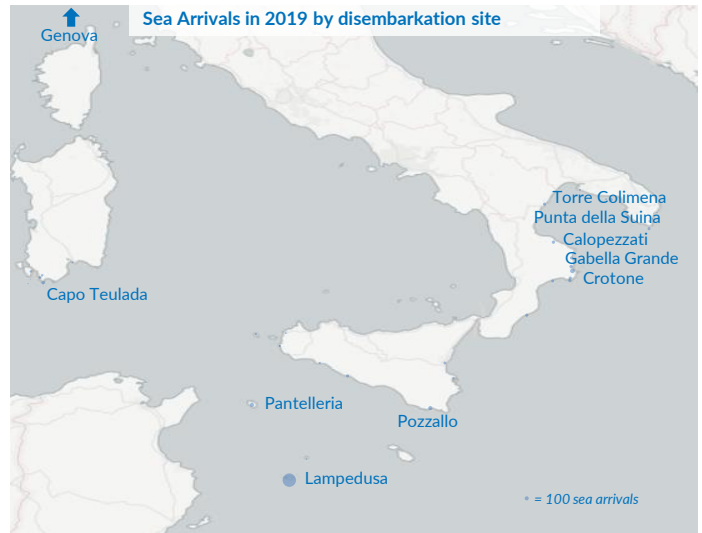

Italy weekly snapshot - 30 Jun 2019

(The charts below are based on figures from the Italian Ministry of Interior and UNHCR estimates. All figures are provisional and subject to change)

Total arrivals (1 Jan - 30 Jun 2019):	2,768
Total arrivals (1 Jan - 30 Jun 2018):	16,577
Total arrivals 1 Jun - 30 Jun 2019	1,207
Total arrivals 1 Jun - 30 Jun 2018	3,147
Average daily arrivals in June 2019 so far:	40
Average daily arrivals in May 2019:	25

Dead and missing in 2019 - Central Med (as of 30 Jun)	341
Dead and missing in 2019 - Mediterranean Sea (as of 30 Jun)	584
Dead and missing in 2018 - Central Med (as of 30 Jun)	939
Dead and missing in 2018 - Mediterranean Sea (as of 30 Jun)	1,289
Dead and missing in 2018 - Central Med	1,279
Dead and missing in 2018 - Mediterranean Sea	2,277

Estimated # of arrivals during the last seven days	372
(Based on arrivals or registration figures collected by UNHCR staff)	
Mon, 24 Jun 2019	59
Tue, 25 Jun 2019	8
Wed, 26 Jun 2019	55
Thu, 27 Jun 2019	63
Fri, 28 Jun 2019	41
Sat, 29 Jun 2019	53
Sun, 30 Jun 2019	93

Arrivals per month