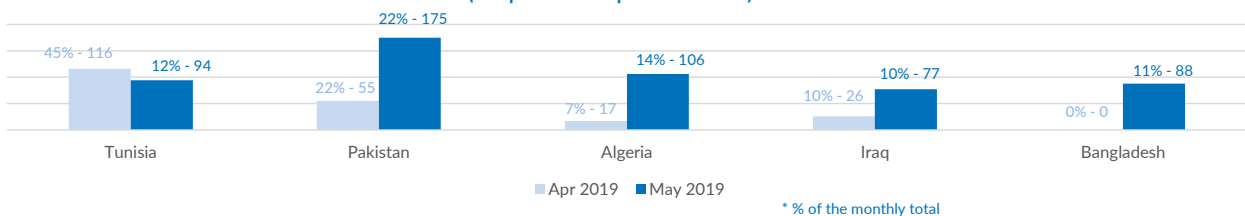

Estimated # of arrivals during the last seven days	372
(Based on arrivals or registration figures collected by UNHCR staff)	
Mon, 24 Jun 2019	59
Tue, 25 Jun 2019	8
Wed, 26 Jun 2019	55
Thu, 27 Jun 2019	63
Fri, 28 Jun 2019	41
Sat, 29 Jun 2019	53
Sun, 30 Jun 2019	93

Arrivals per month

Sea arrivals of last weeks

Asylum applications

(Applications are not necessarily lodged by new arrivals)

Sea arrivals by gender and age - Jan -May 2019

Most common sea arrival nationalities in Italy (comparison with previous month)