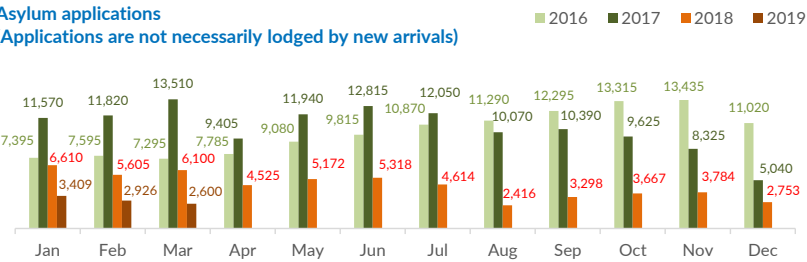

Italy weekly snapshot - 30 Jun 2019

(The charts below are based on figures from the Italian Ministry of Interior and UNHCR estimates. All figures are provisional and subject to change)

Total arrivals (1 Jan - 30 Jun 2019):	2,768
Total arrivals (1 Jan - 30 Jun 2018):	16,577
Total arrivals 1 Jun - 30 Jun 2019	1,207
Total arrivals 1 Jun - 30 Jun 2018	3,147
Average daily arrivals in June 2019 so far:	40
Average daily arrivals in May 2019:	25

Estimated # of arrivals during the last seven days	372
(Based on arrivals or registration figures collected by UNHCR staff)	
Mon, 24 Jun 2019	59
Tue, 25 Jun 2019	8
Wed, 26 Jun 2019	55
Thu, 27 Jun 2019	63
Fri, 28 Jun 2019	41
Sat, 29 Jun 2019	53
Sun, 30 Jun 2019	93

Arrivals per month

Sea arrivals of last weeks

Asylum applications

(Applications are not necessarily lodged by new arrivals)

Sea arrivals by gender and age - Jan -May 2019

Most common sea arrival nationalities in Italy (comparison with previous month)

Estimated daily sea arrivals in 2019