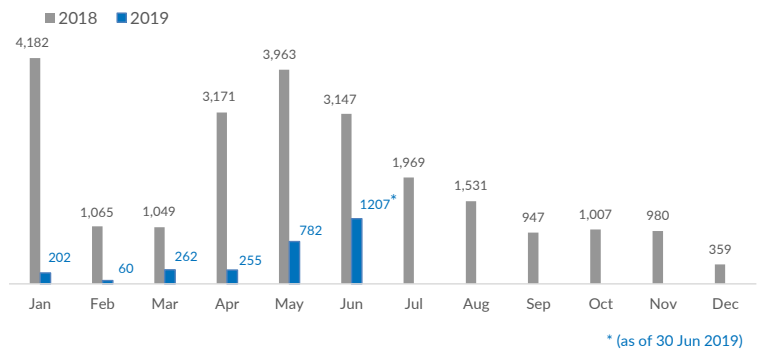

Sea arrivals by gender and age - Jan -May 2019