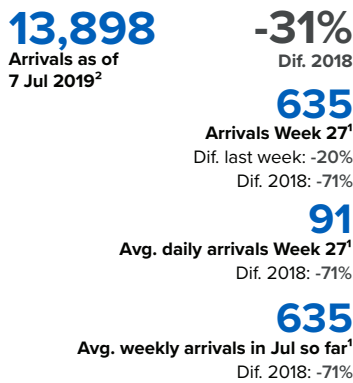

SPAIN Weekly snapshot - Week 27 (1 - 7 Jul 2019)

The charts below are based on figures from the Ministry of Interior and UNHCR estimates. All figures are provisional and subject to change

Refugees & migrants: sea and land arrivals in week 27¹

Total Sea and Land

Sea

Land (Ceuta & Melilla)

Sea and land arrivals during the last five weeks ¹

Arrivals per month ²

Most common nationalities, Jan - May 2019 ²

Demographic breakdown, Jan - May 2019 ²