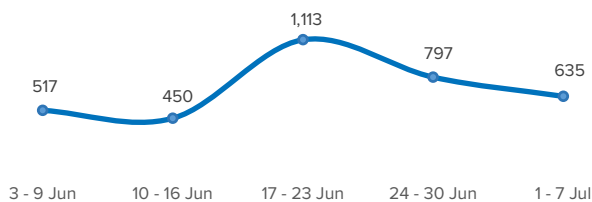

SPAIN Weekly snapshot - Week 27 (1 - 7 Jul 2019)

The charts below are based on figures from the Ministry of Interior and UNHCR estimates. All figures are provisional and subject to change

Refugees & migrants: sea and land arrivals in week 27¹

Total Sea and Land

Sea

Land (Ceuta & Melilla)

Sea and land arrivals during the last five weeks ¹

Arrivals per month ²

Most common nationalities, Jan - May 2019 ²

Demographic breakdown, Jan - May 2019 ²