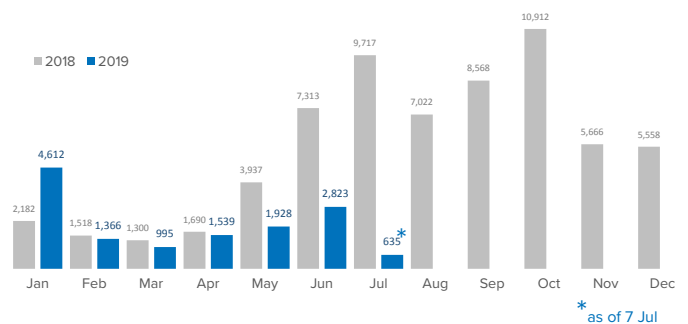

SPAIN Weekly snapshot - Week 27 (1 - 7 Jul 2019)

The charts below are based on figures from the Ministry of Interior and UNHCR estimates. All figures are provisional and subject to change

Refugees & migrants: sea and land arrivals in week 27¹

Total Sea and Land

Sea

Land (Ceuta & Melilla)

Sea and land arrivals during the last five weeks ¹

Arrivals per month ²

Most common nationalities, Jan - May 2019 ²

Demographic breakdown, Jan - May 2019 ²