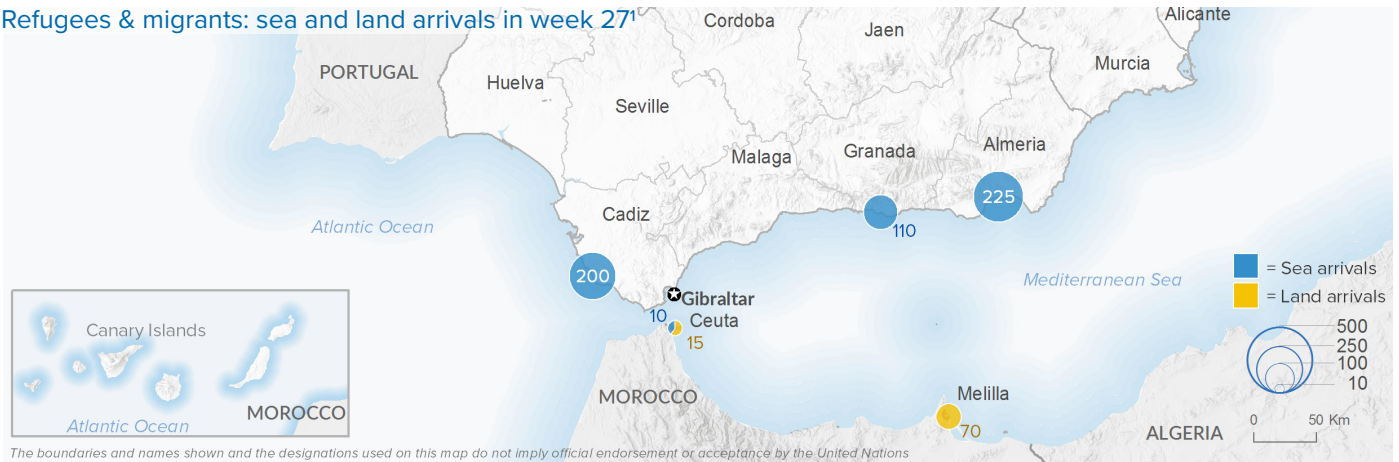

SPAIN Weekly snapshot - Week 27 (1 - 7 Jul 2019)

The charts below are based on figures from the Ministry of Interior and UNHCR estimates. All figures are provisional and subject to change

Refugees & migrants: sea and land arrivals in week 27¹

Total Sea and Land

Sea

Land (Ceuta & Melilla)

Sea and land arrivals during the last five weeks ¹

Arrivals per month ²

Most common nationalities, Jan - May 2019 ²

Demographic breakdown, Jan - May 2019 ²