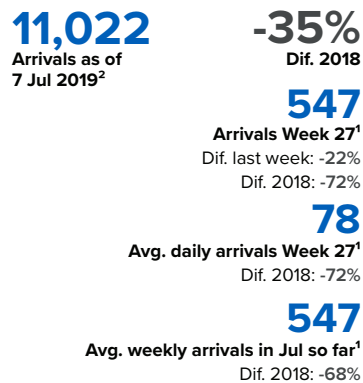

SPAIN Weekly snapshot - Week 27 (1 - 7 Jul 2019)

The charts below are based on figures from the Ministry of Interior and UNHCR estimates. All figures are provisional and subject to change

Refugees & migrants: sea and land arrivals in week 27¹

Total Sea and Land

Sea

Land (Ceuta & Melilla)

Sea and land arrivals during the last five weeks ¹

Arrivals per month ²

Most common nationalities, Jan - May 2019 ²

Demographic breakdown, Jan - May 2019 ²