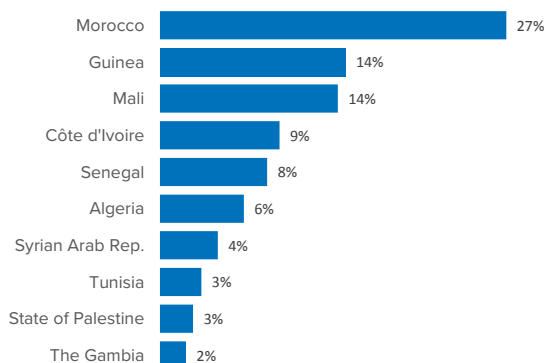

SPAIN Weekly snapshot - Week 27 (1 - 7 Jul 2019)

The charts below are based on figures from the Ministry of Interior and UNHCR estimates. All figures are provisional and subject to change

Refugees & migrants: sea and land arrivals in week 27¹

Total Sea and Land

Sea

Land (Ceuta & Melilla)

Sea and land arrivals during the last five weeks ¹

Arrivals per month ²

Most common nationalities, Jan - May 2019 ²

Demographic breakdown, Jan - May 2019 ²