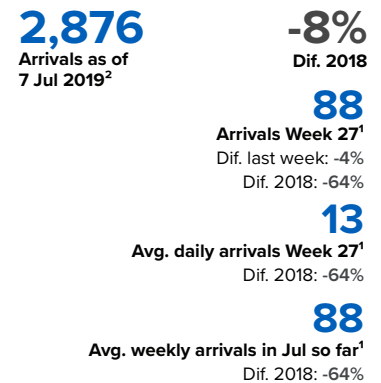

SPAIN Weekly snapshot - Week 27 (1 - 7 Jul 2019)

The charts below are based on figures from the Ministry of Interior and UNHCR estimates. All figures are provisional and subject to change

Refugees & migrants: sea and land arrivals in week 27¹

Total Sea and Land

Sea

Land (Ceuta & Melilla)

Sea and land arrivals during the last five weeks ¹

Arrivals per month ²

Most common nationalities, Jan - May 2019 ²

Demographic breakdown, Jan - May 2019 ²